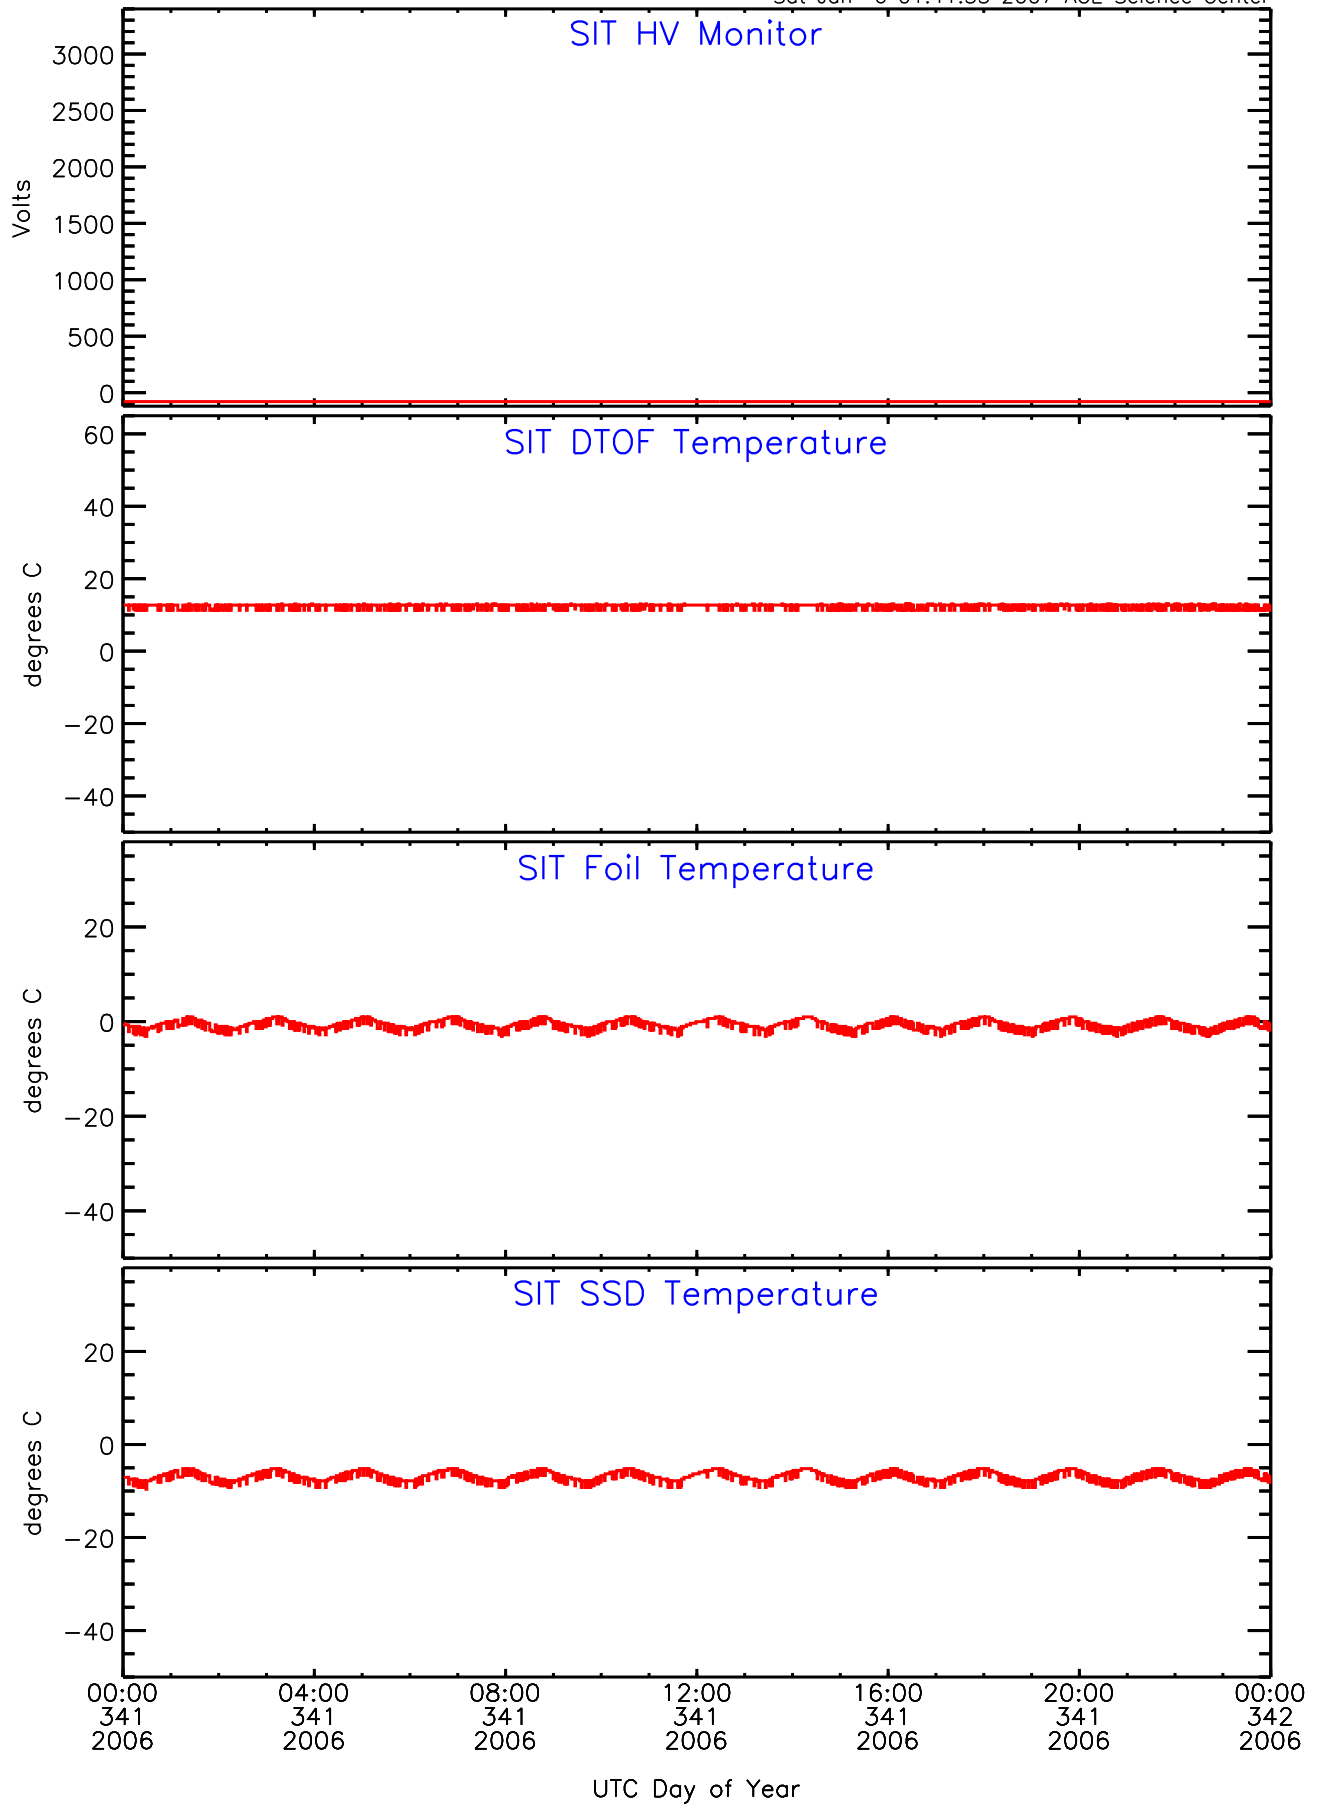

# SIT ahead Housekeeping Data for 2006-341

Sat Jan 6 01:41:55 2007 ACE Science Center

# SIT ahead Housekeeping Data for 2006-341

Sat Jan 6 01:41:58 2007 ACE Science Center

# SIT ahead Housekeeping Data for 2006-341

Sat Jan 6 01:42:01 2007 ACE Science Center