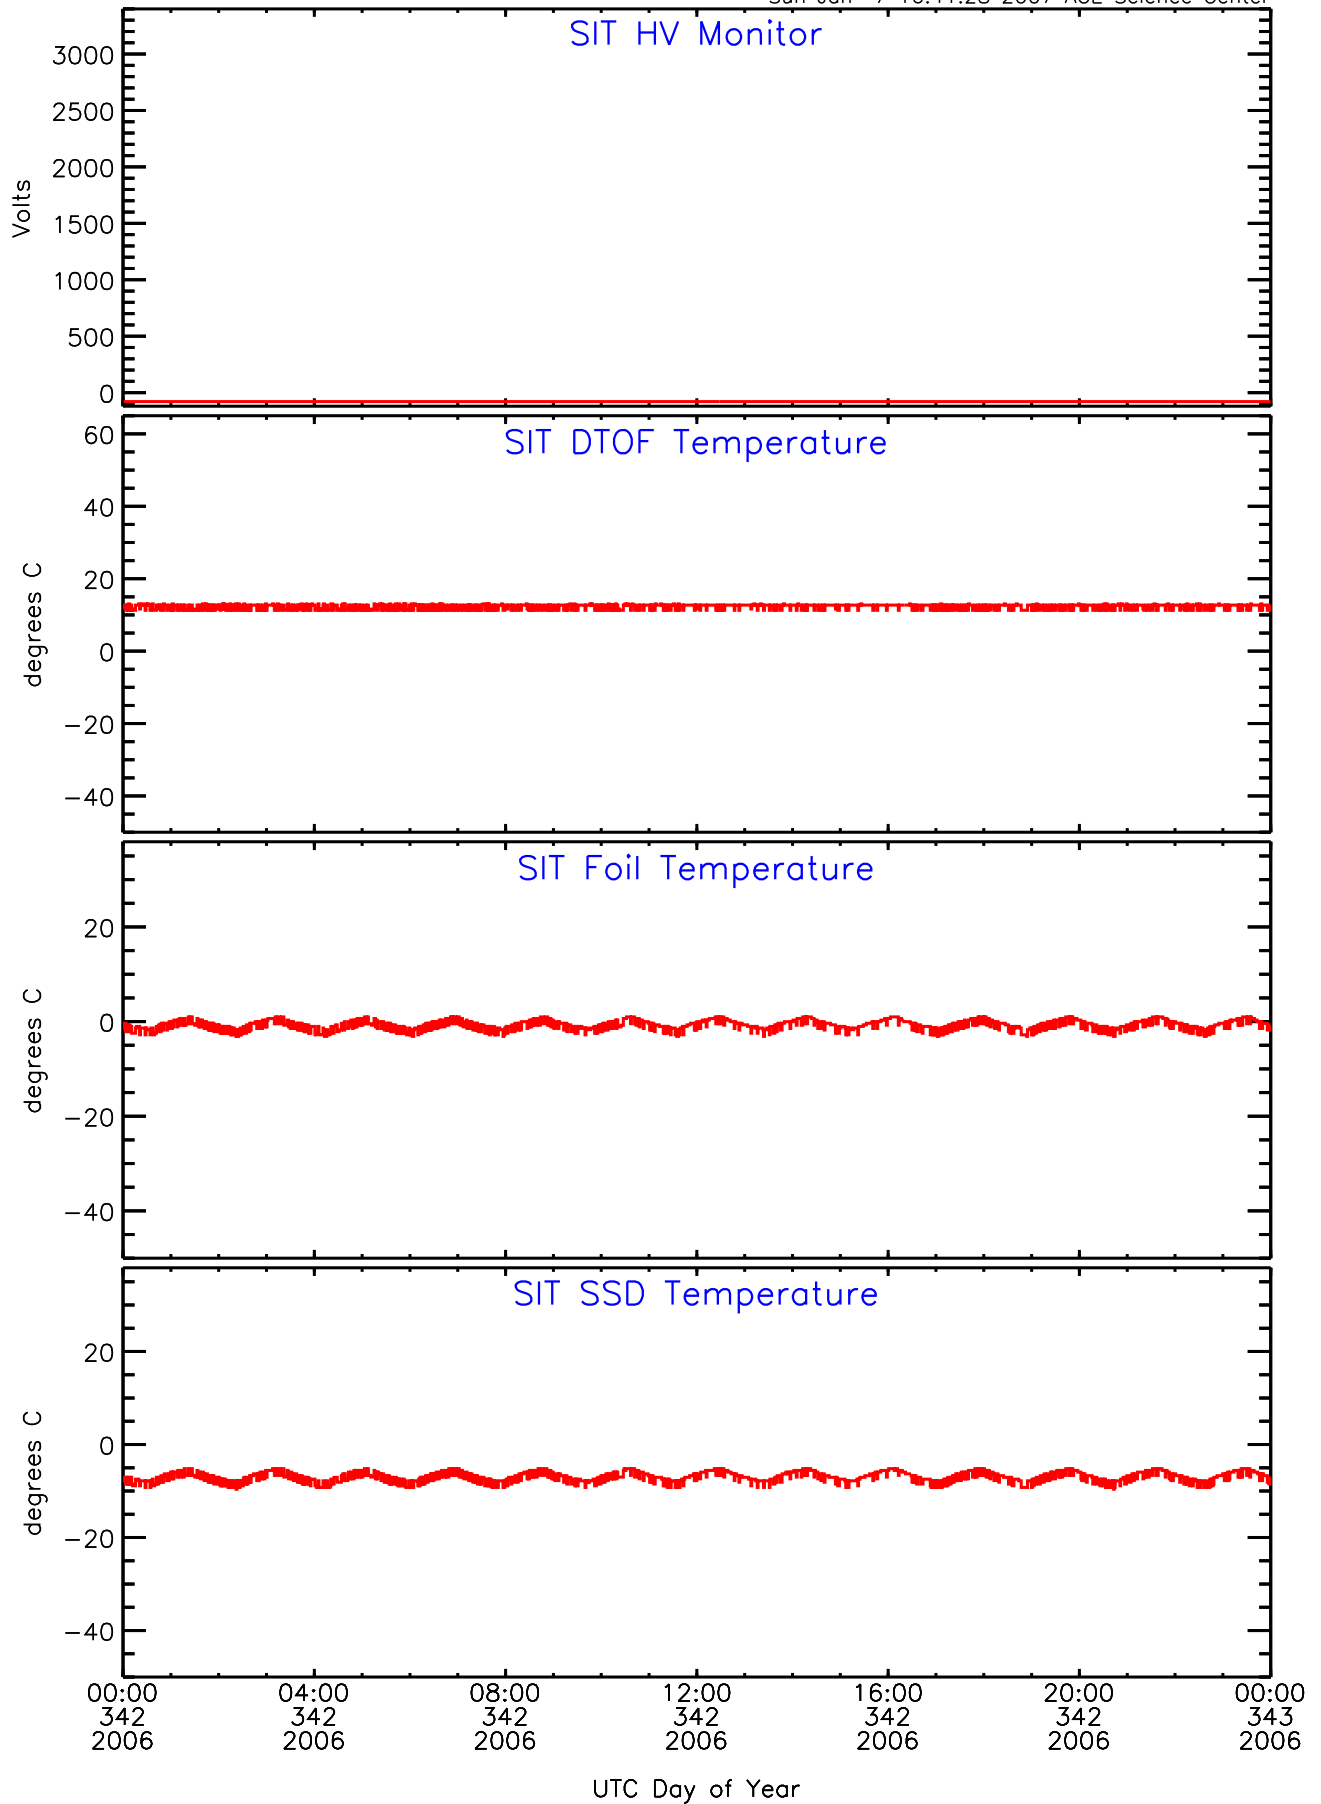

SIT ahead Housekeeping Data for 2006-342

Sun Jan 7 16:41:28 2007 ACE Science Center

SIT ahead Housekeeping Data for 2006-342

Sun Jan 7 16:41:31 2007 ACE Science Center

SIT ahead Housekeeping Data for 2006-342