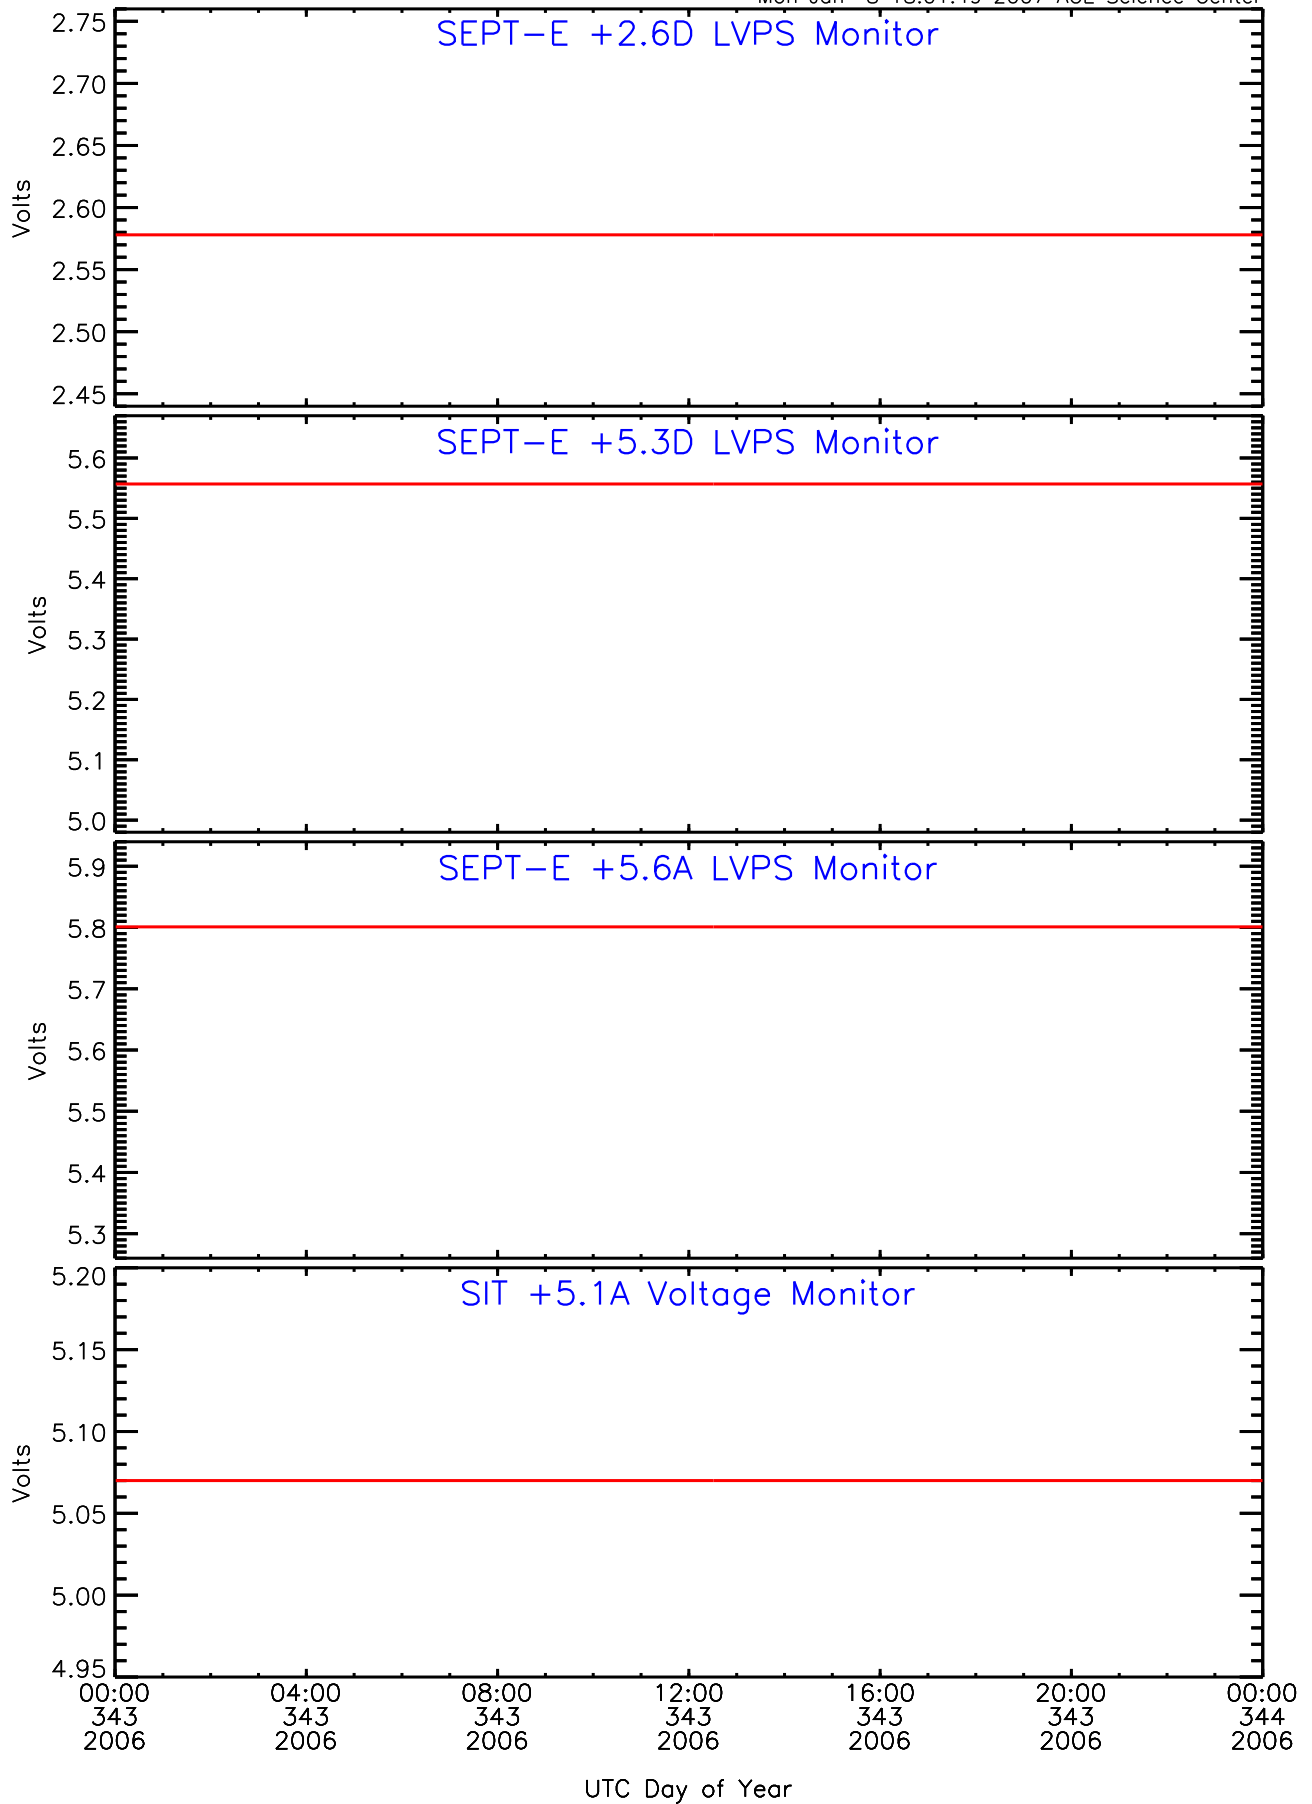

SEP-Central ahead Housekeeping Data for 2006-343

Mon Jan 8 18:01:49 2007 ACE Science Center