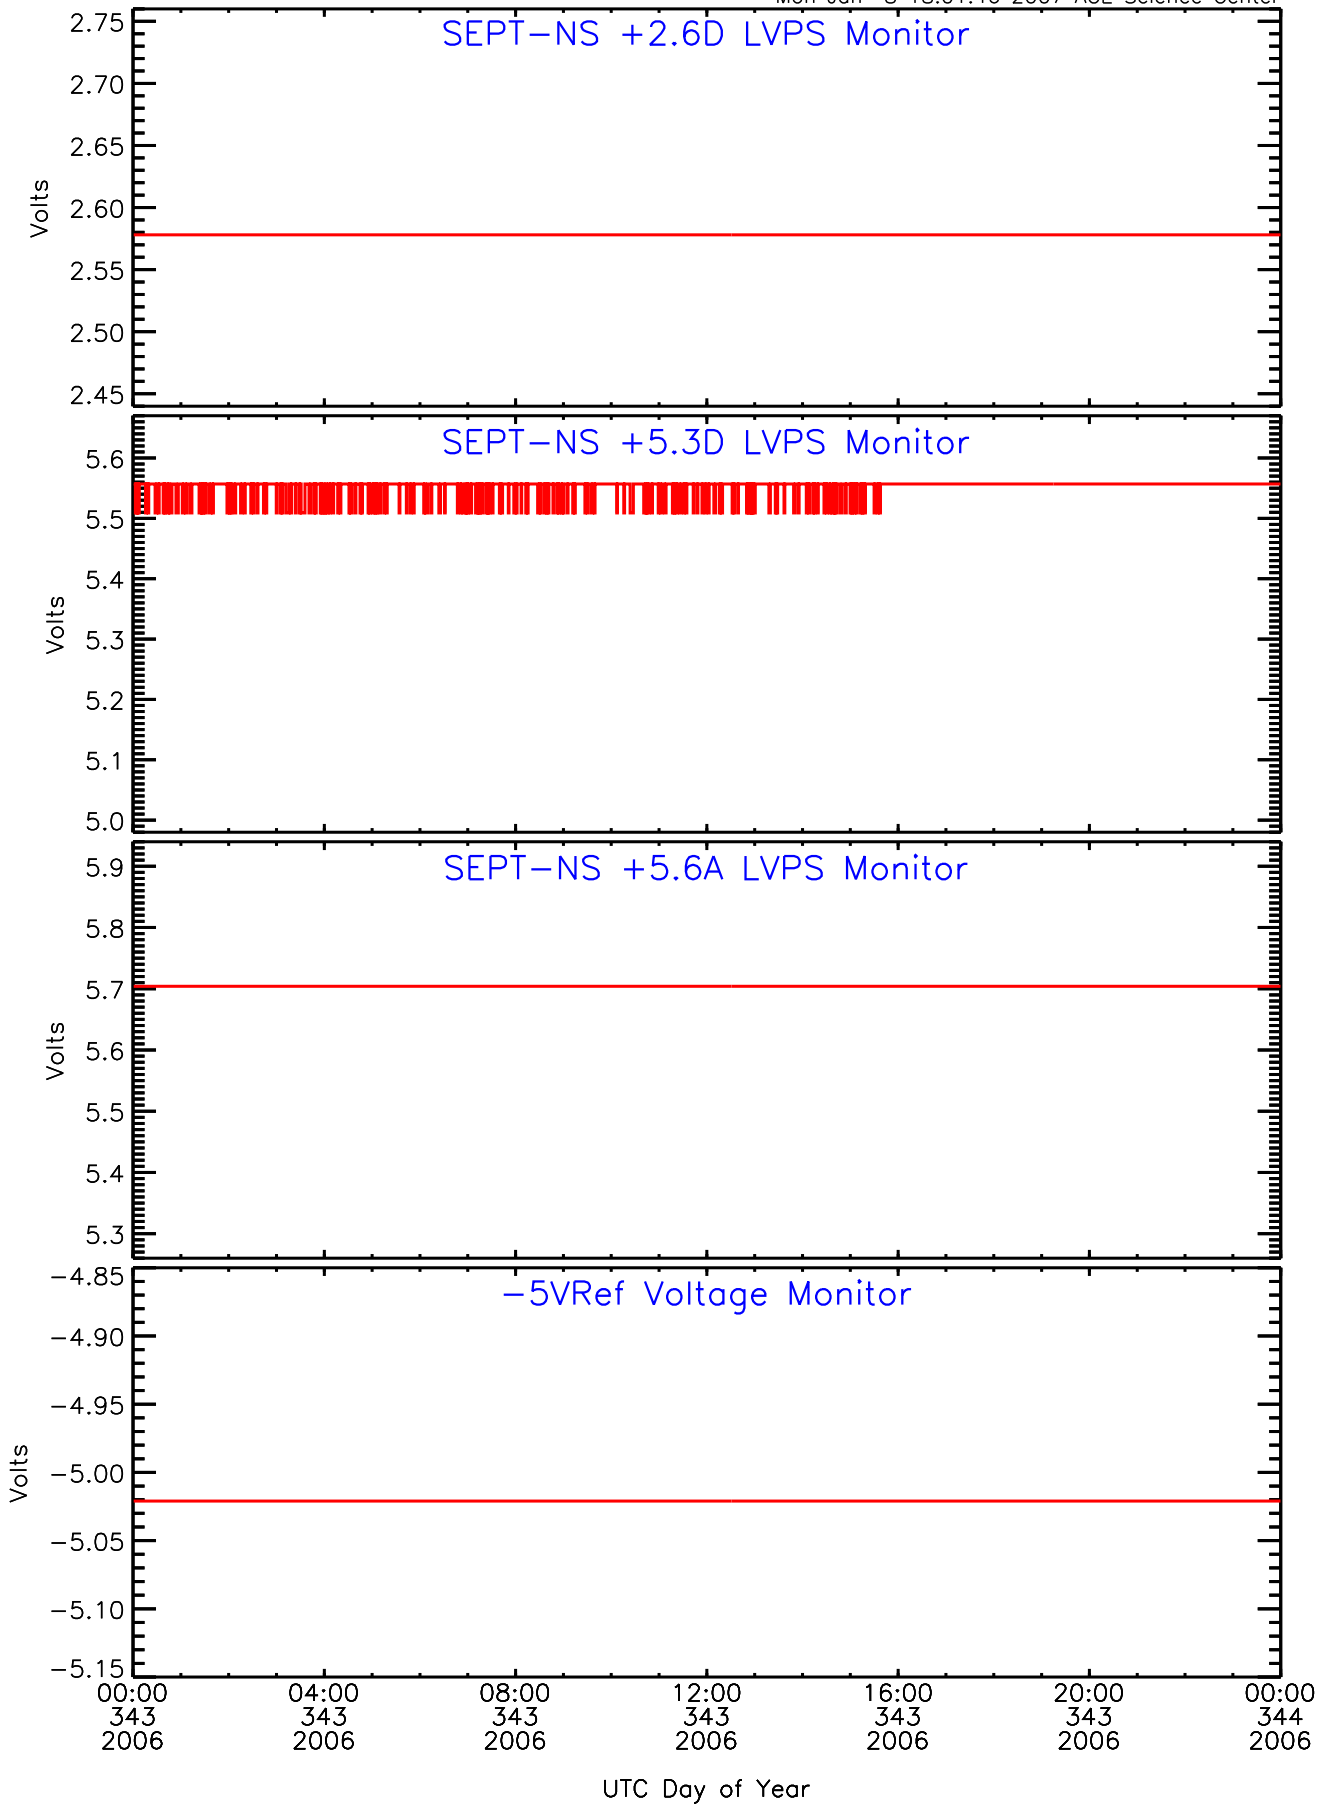

SEP-Central ahead Housekeeping Data for 2006-343

Mon Jan 8 18:01:46 2007 ACE Science Center