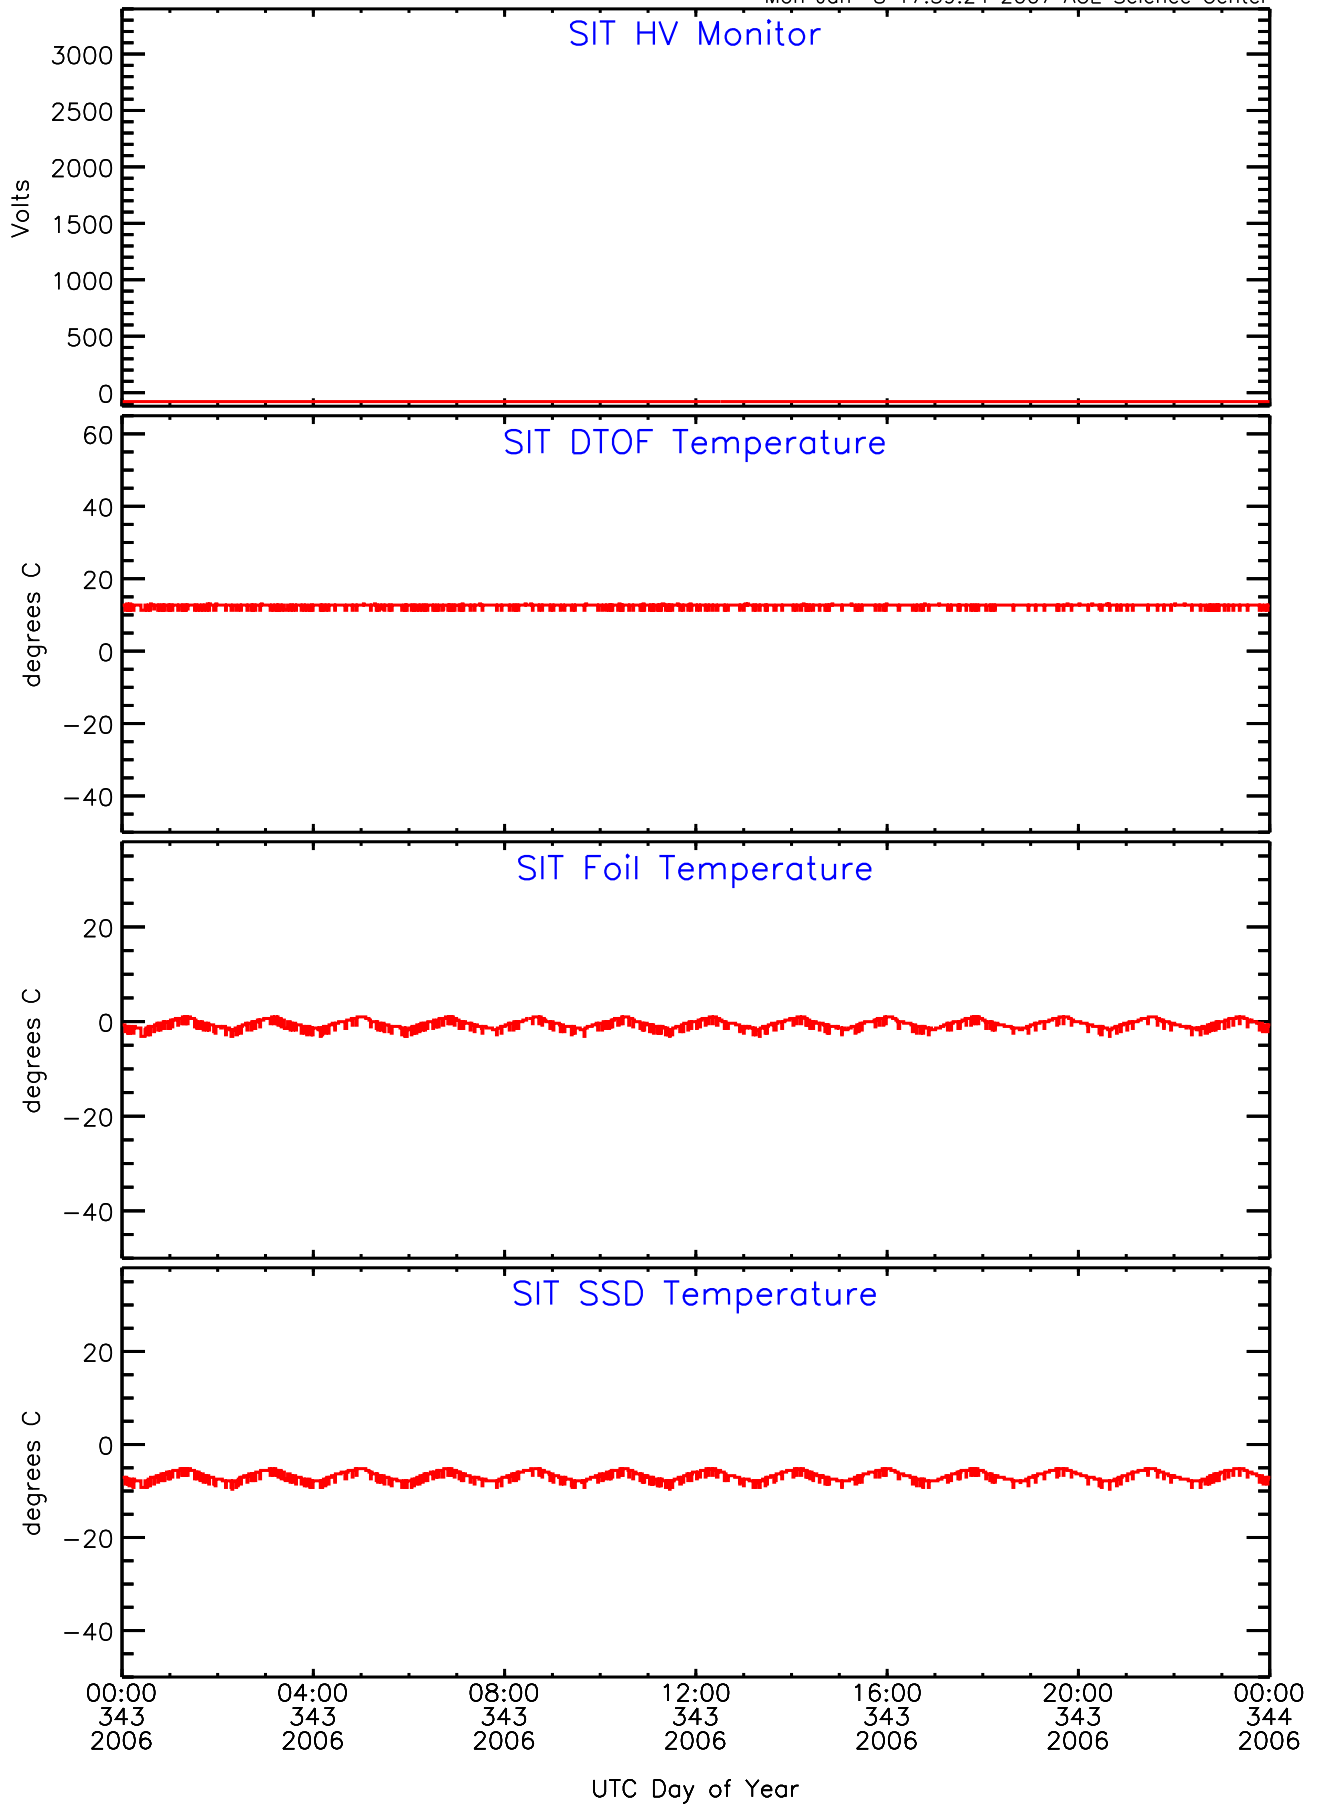

# SIT ahead Housekeeping Data for 2006-343

Mon Jan 8 17:59:24 2007 ACE Science Center

# SIT ahead Housekeeping Data for 2006-343

Mon Jan 8 17:59:27 2007 ACE Science Center

# SIT ahead Housekeeping Data for 2006-343

Mon Jan 8 17:59:30 2007 ACE Science Center