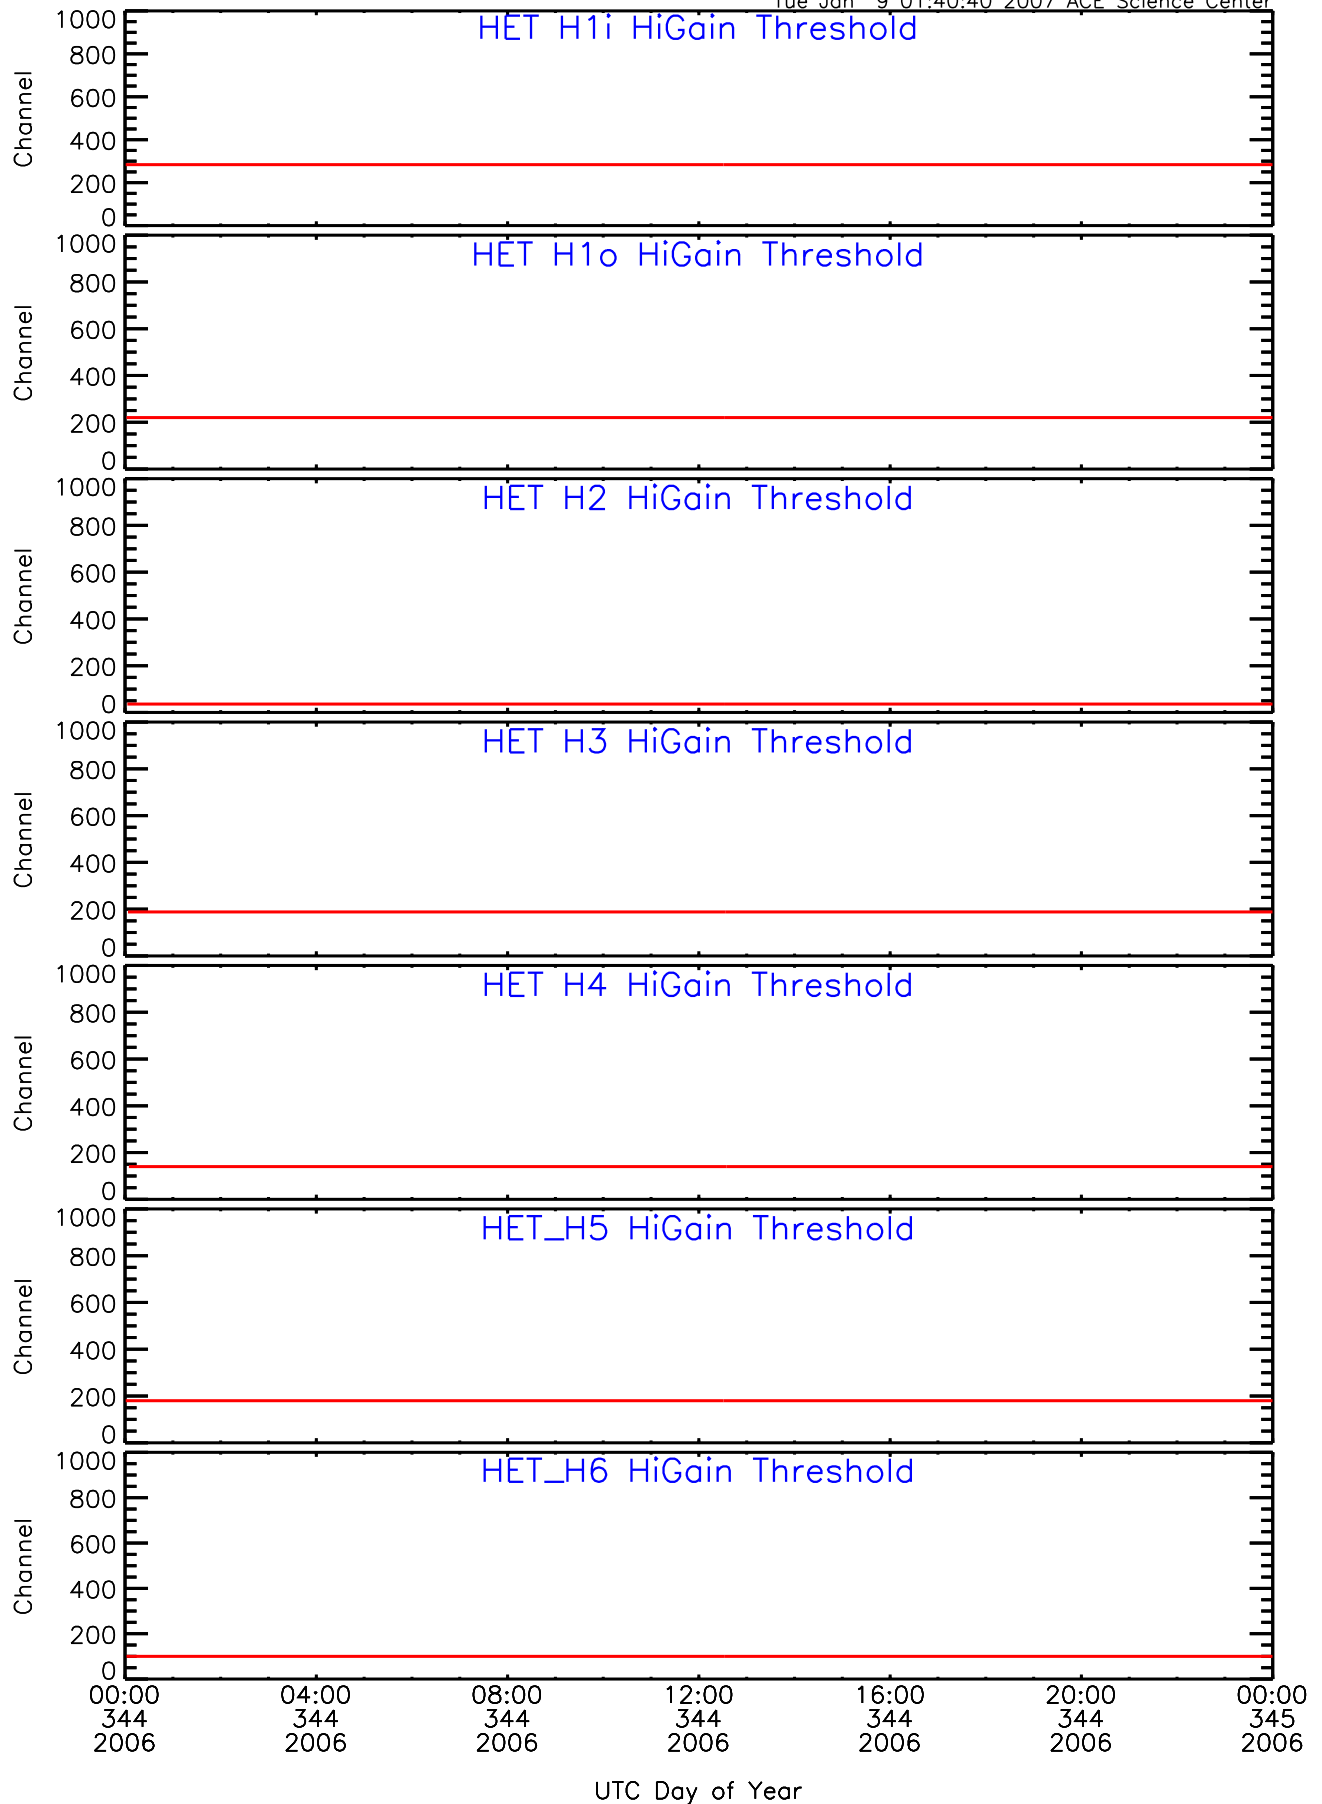

HET ahead Housekeeping Data for 2006-344

Tue Jan 9 01:40:34 2007 ACE Science Center

HET ahead Housekeeping Data for 2006-344

Tue Jan 9 01:40:40 2007 ACE Science Center

HET ahead Housekeeping Data for 2006-344

Tue Jan 9 01:40:45 2007 ACE Science Center

HET ahead Housekeeping Data for 2006-344

Tue Jan 9 01:40:50 2007 ACE Science Center