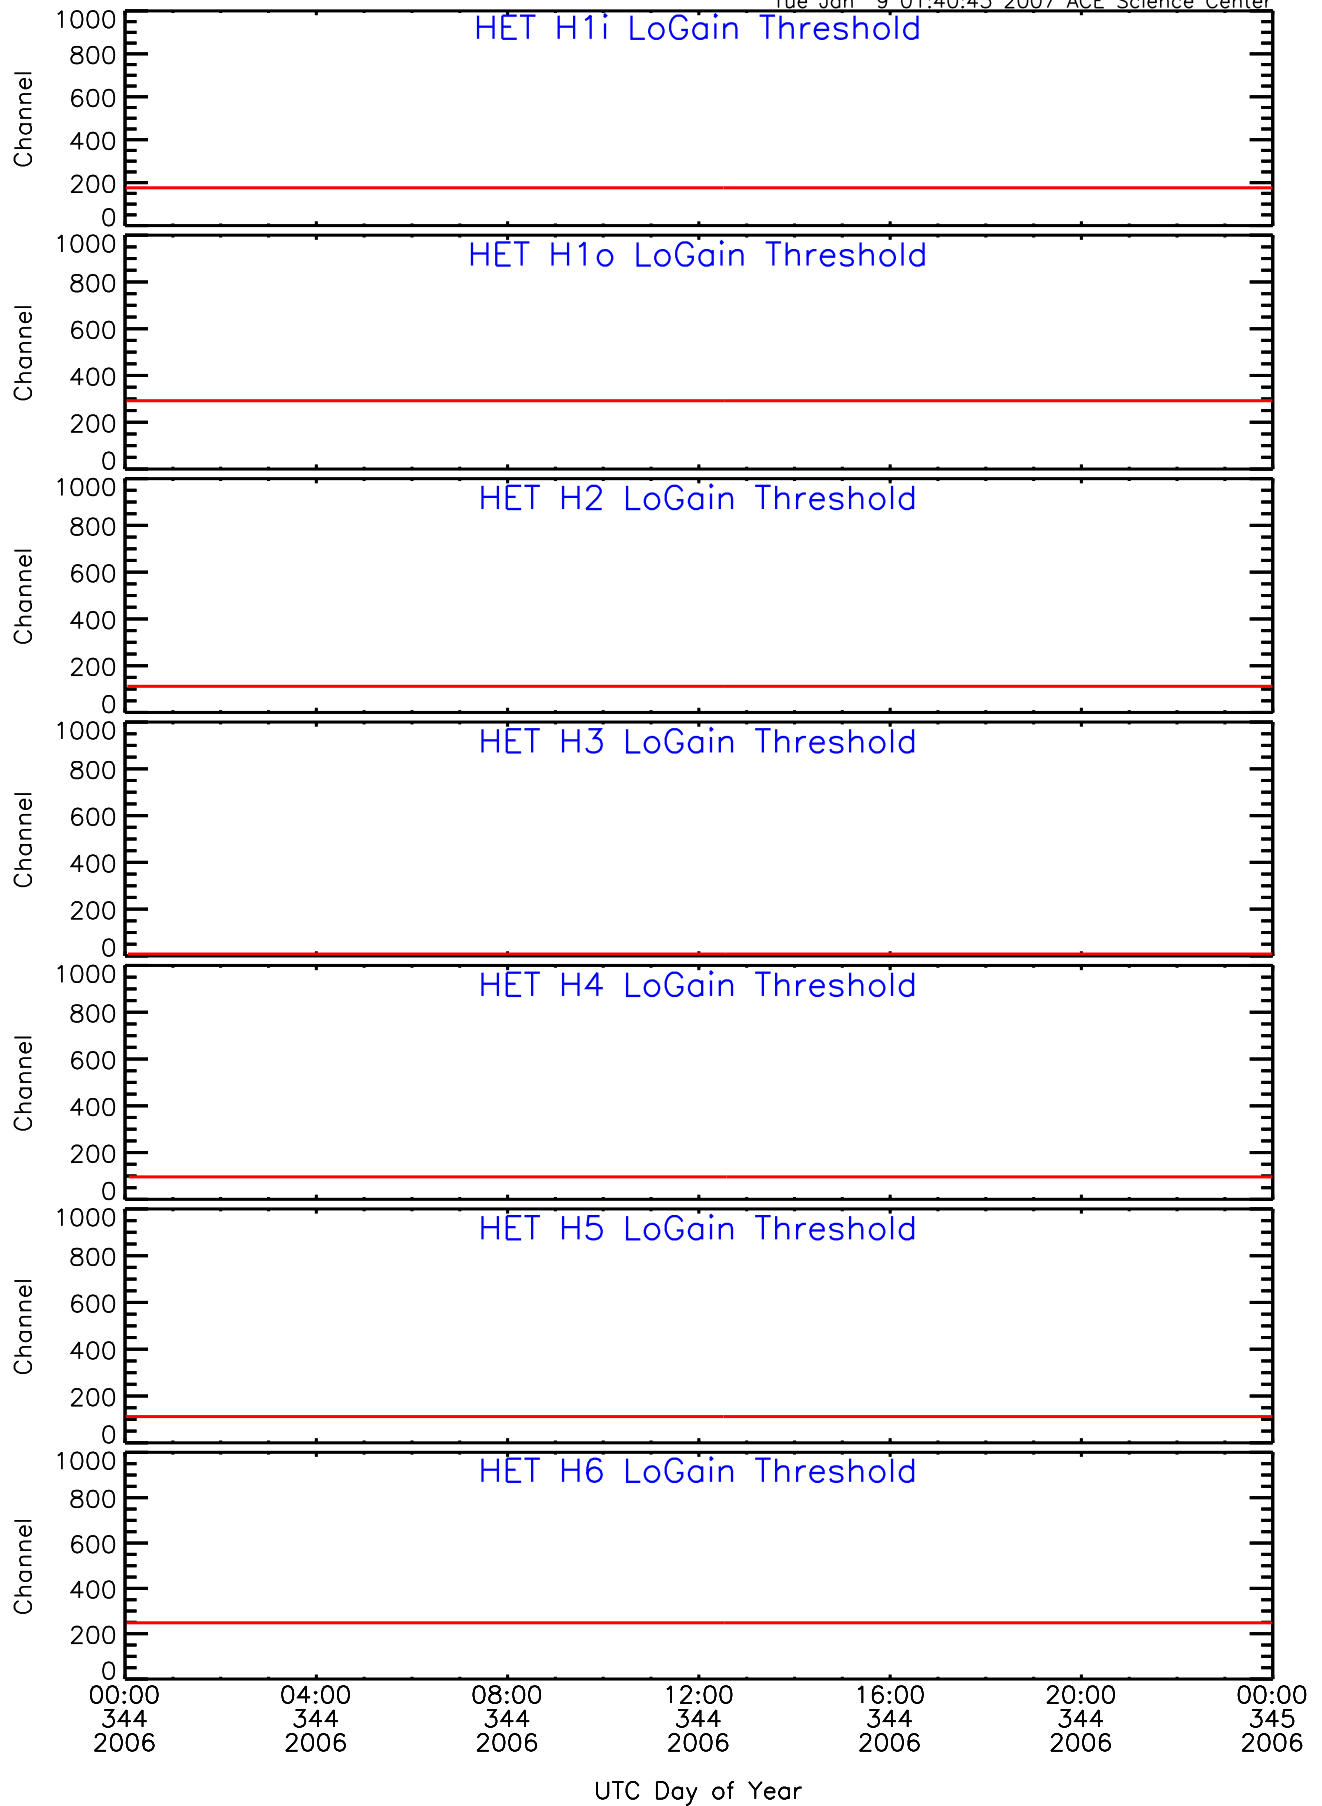

HET ahead Housekeeping Data for 2006-344

Tue Jan 9 01:40:34 2007 ACE Science Center

HET ahead Housekeeping Data for 2006-344

Tue Jan 9 01:40:40 2007 ACE Science Center

HET ahead Housekeeping Data for 2006-344

Tue Jan 9 01:40:45 2007 ACE Science Center

HET ahead Housekeeping Data for 2006-344

Tue Jan 9 01:40:50 2007 ACE Science Center