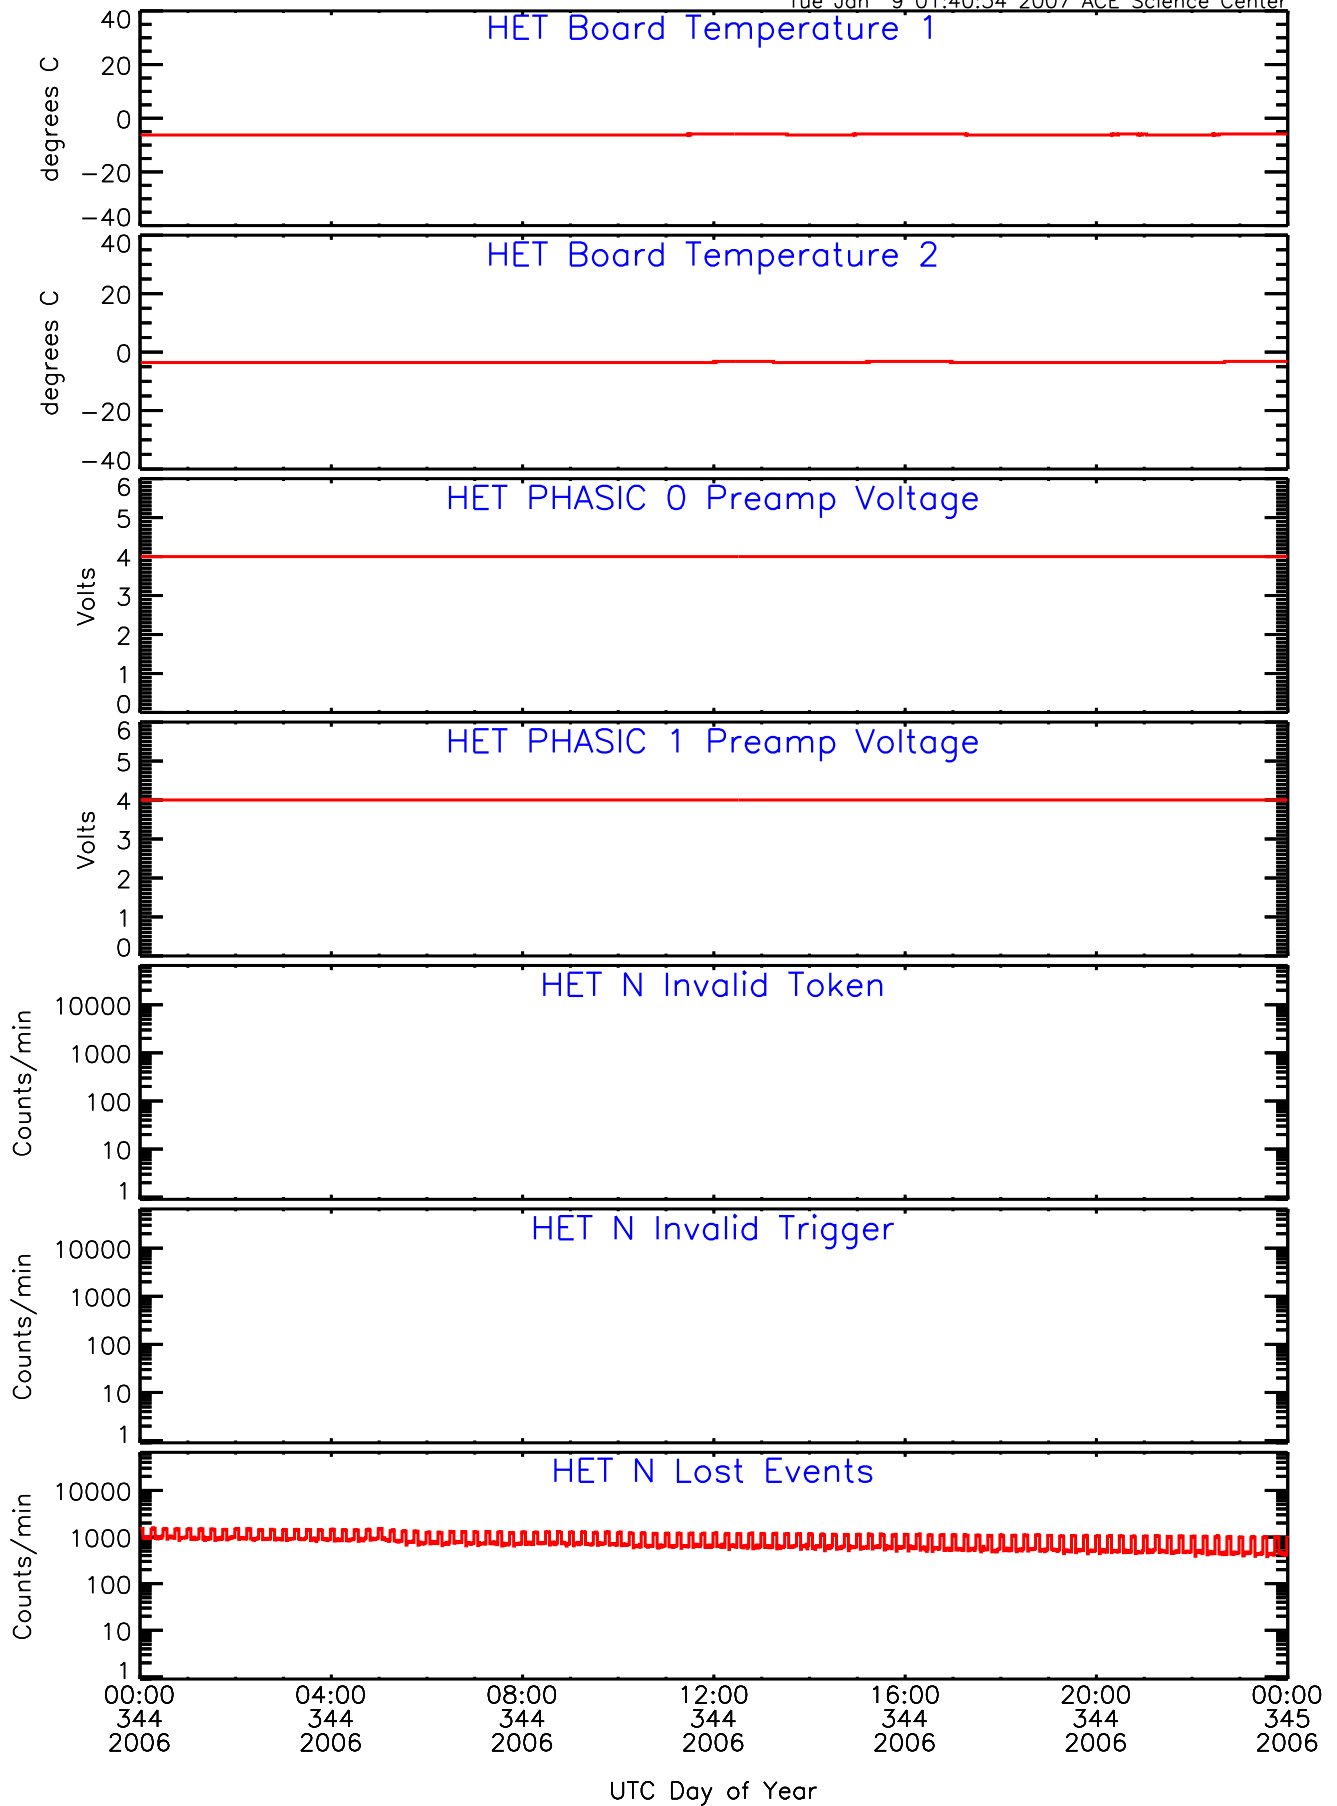

HET ahead Housekeeping Data for 2006-344

Tue Jan 9 01:40:34 2007 ACE Science Center

HET ahead Housekeeping Data for 2006-344

Tue Jan 9 01:40:40 2007 ACE Science Center

HET ahead Housekeeping Data for 2006-344

Tue Jan 9 01:40:45 2007 ACE Science Center

HET ahead Housekeeping Data for 2006-344

Tue Jan 9 01:40:50 2007 ACE Science Center