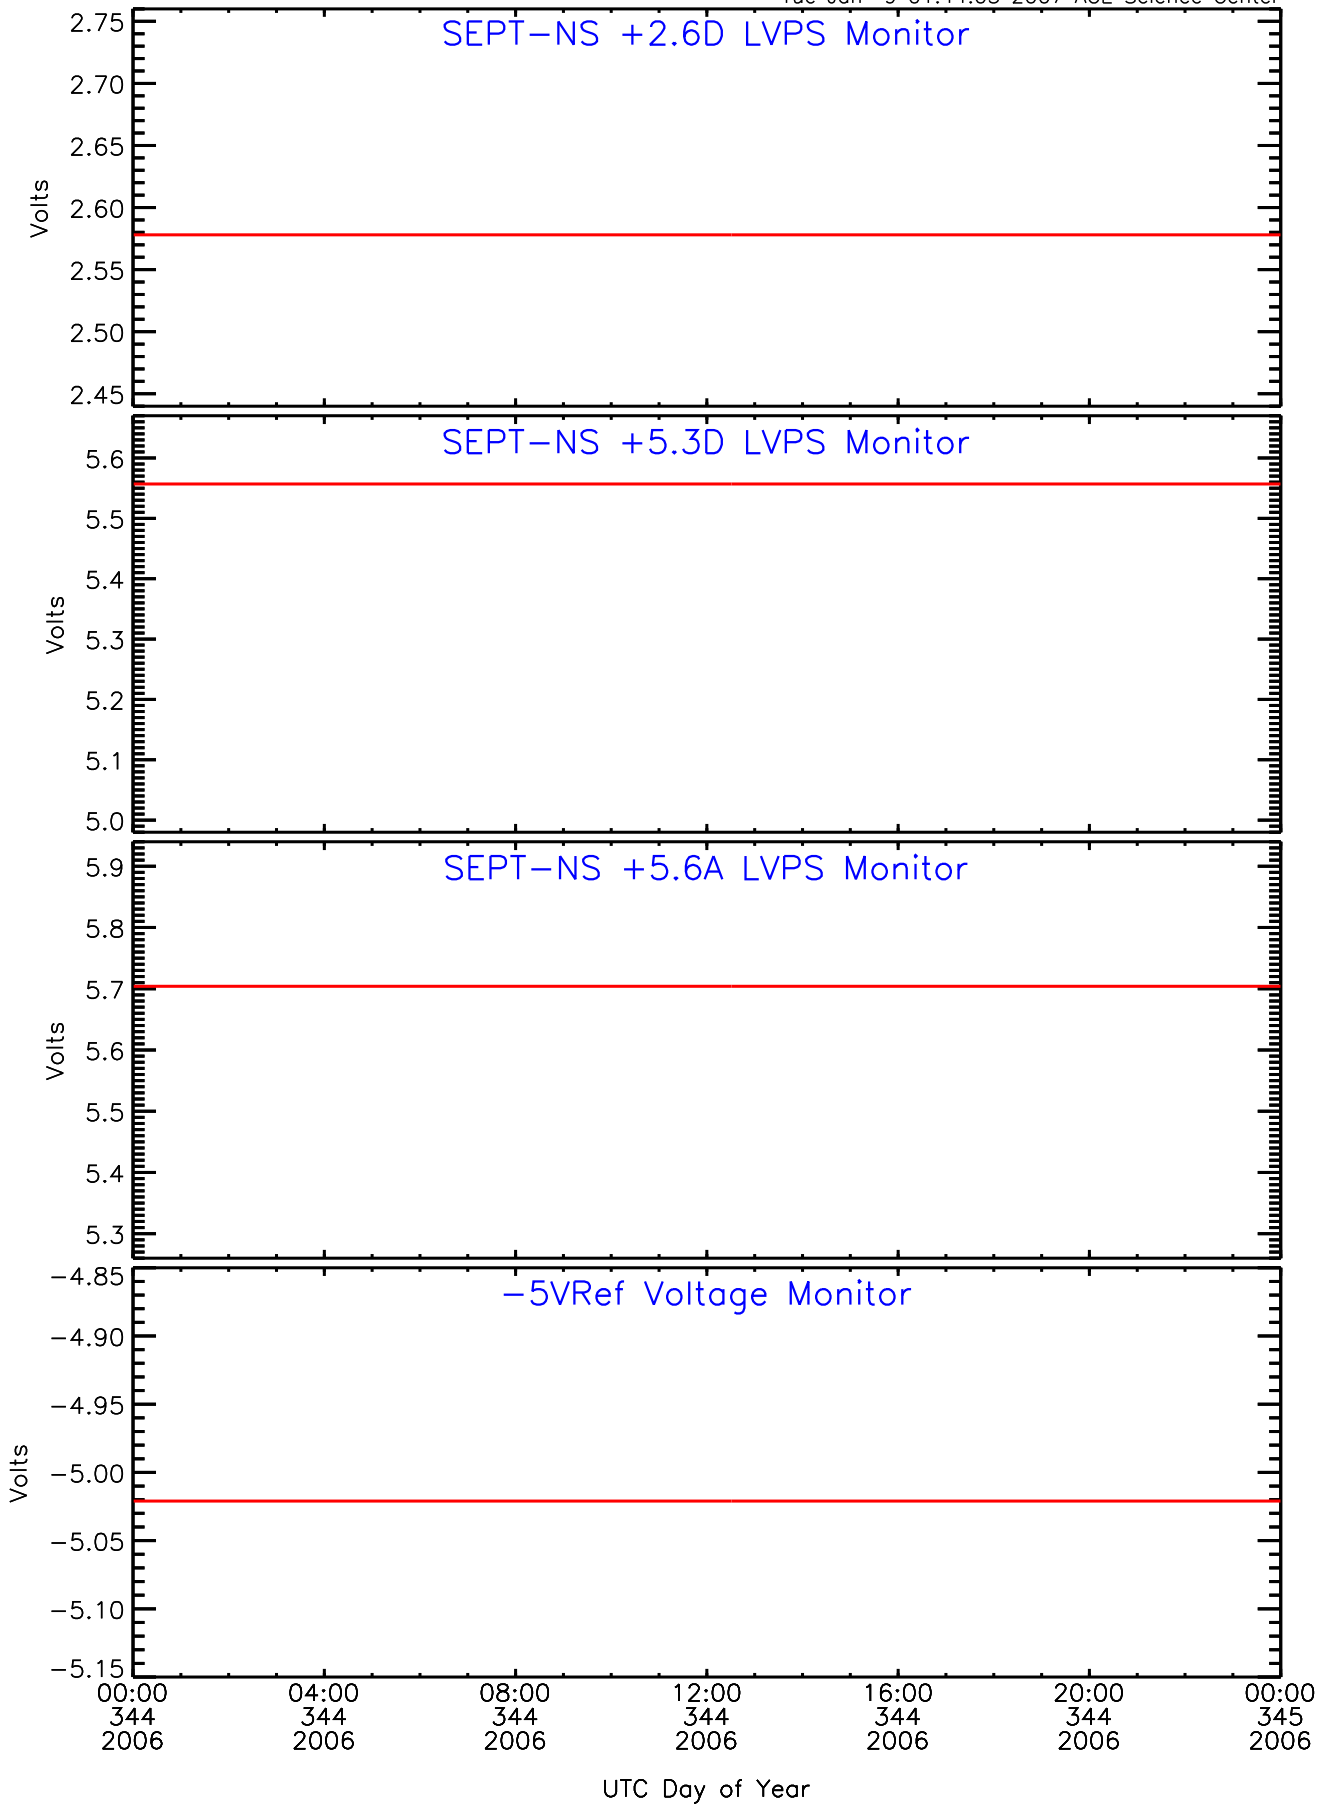

SEP-Central ahead Housekeeping Data for 2006-344

Tue Jan 9 01:43:56 2007 ACE Science Center

SEP-Central ahead Housekeeping Data for 2006-344

Tue Jan 9 01:43:59 2007 ACE Science Center

SEP-Central ahead Housekeeping Data for 2006-344

Tue Jan 9 01:44:02 2007 ACE Science Center

SEP-Central ahead Housekeeping Data for 2006-344

Tue Jan 9 01:44:05 2007 ACE Science Center

SEP-Central ahead Housekeeping Data for 2006-344

Tue Jan 9 01:44:08 2007 ACE Science Center