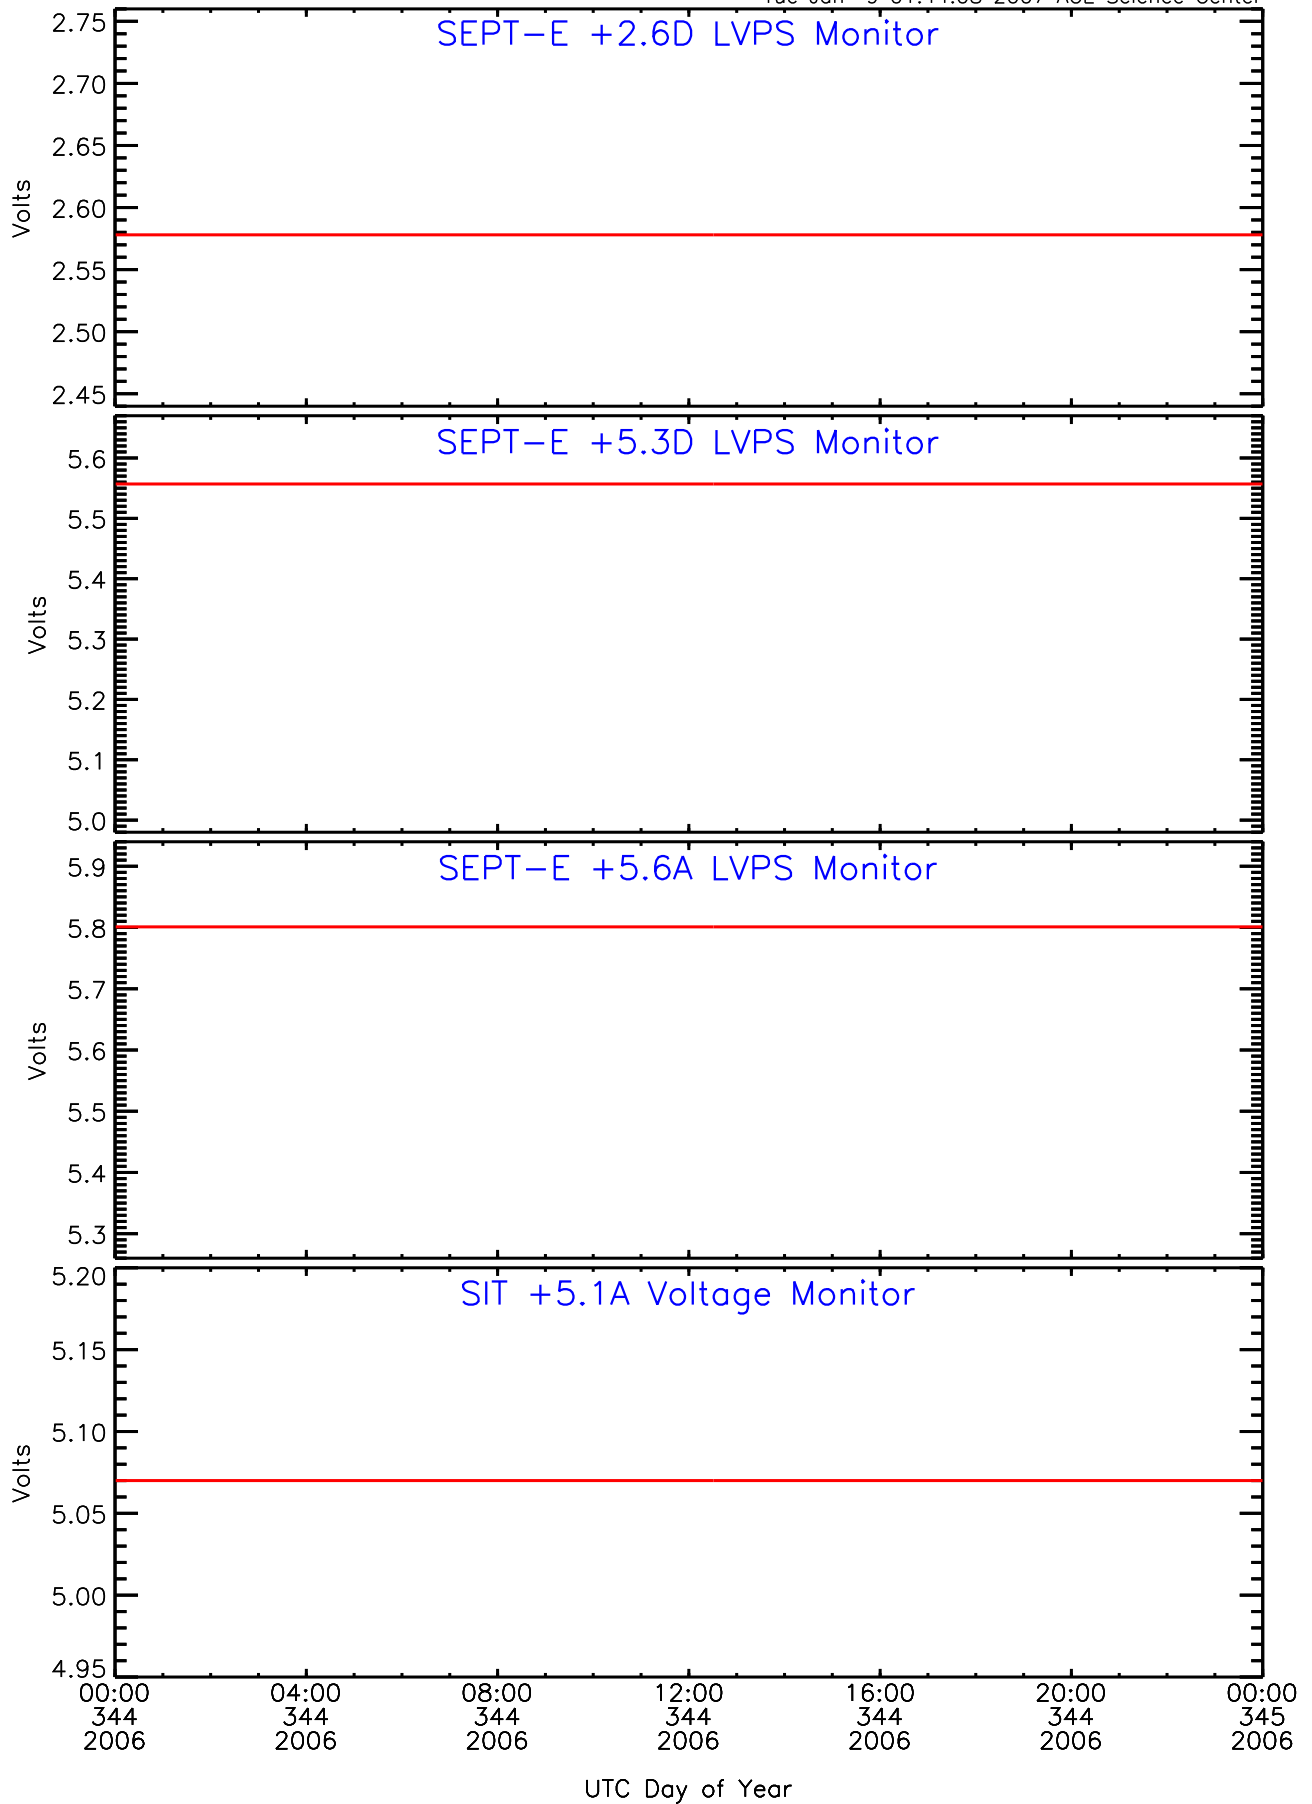

SEP-Central ahead Housekeeping Data for 2006-344

Tue Jan 9 01:43:56 2007 ACE Science Center

SEP-Central ahead Housekeeping Data for 2006-344

Tue Jan 9 01:43:59 2007 ACE Science Center

SEP-Central ahead Housekeeping Data for 2006-344

Tue Jan 9 01:44:02 2007 ACE Science Center

SEP-Central ahead Housekeeping Data for 2006-344

Tue Jan 9 01:44:05 2007 ACE Science Center

SEP-Central ahead Housekeeping Data for 2006-344

Tue Jan 9 01:44:08 2007 ACE Science Center