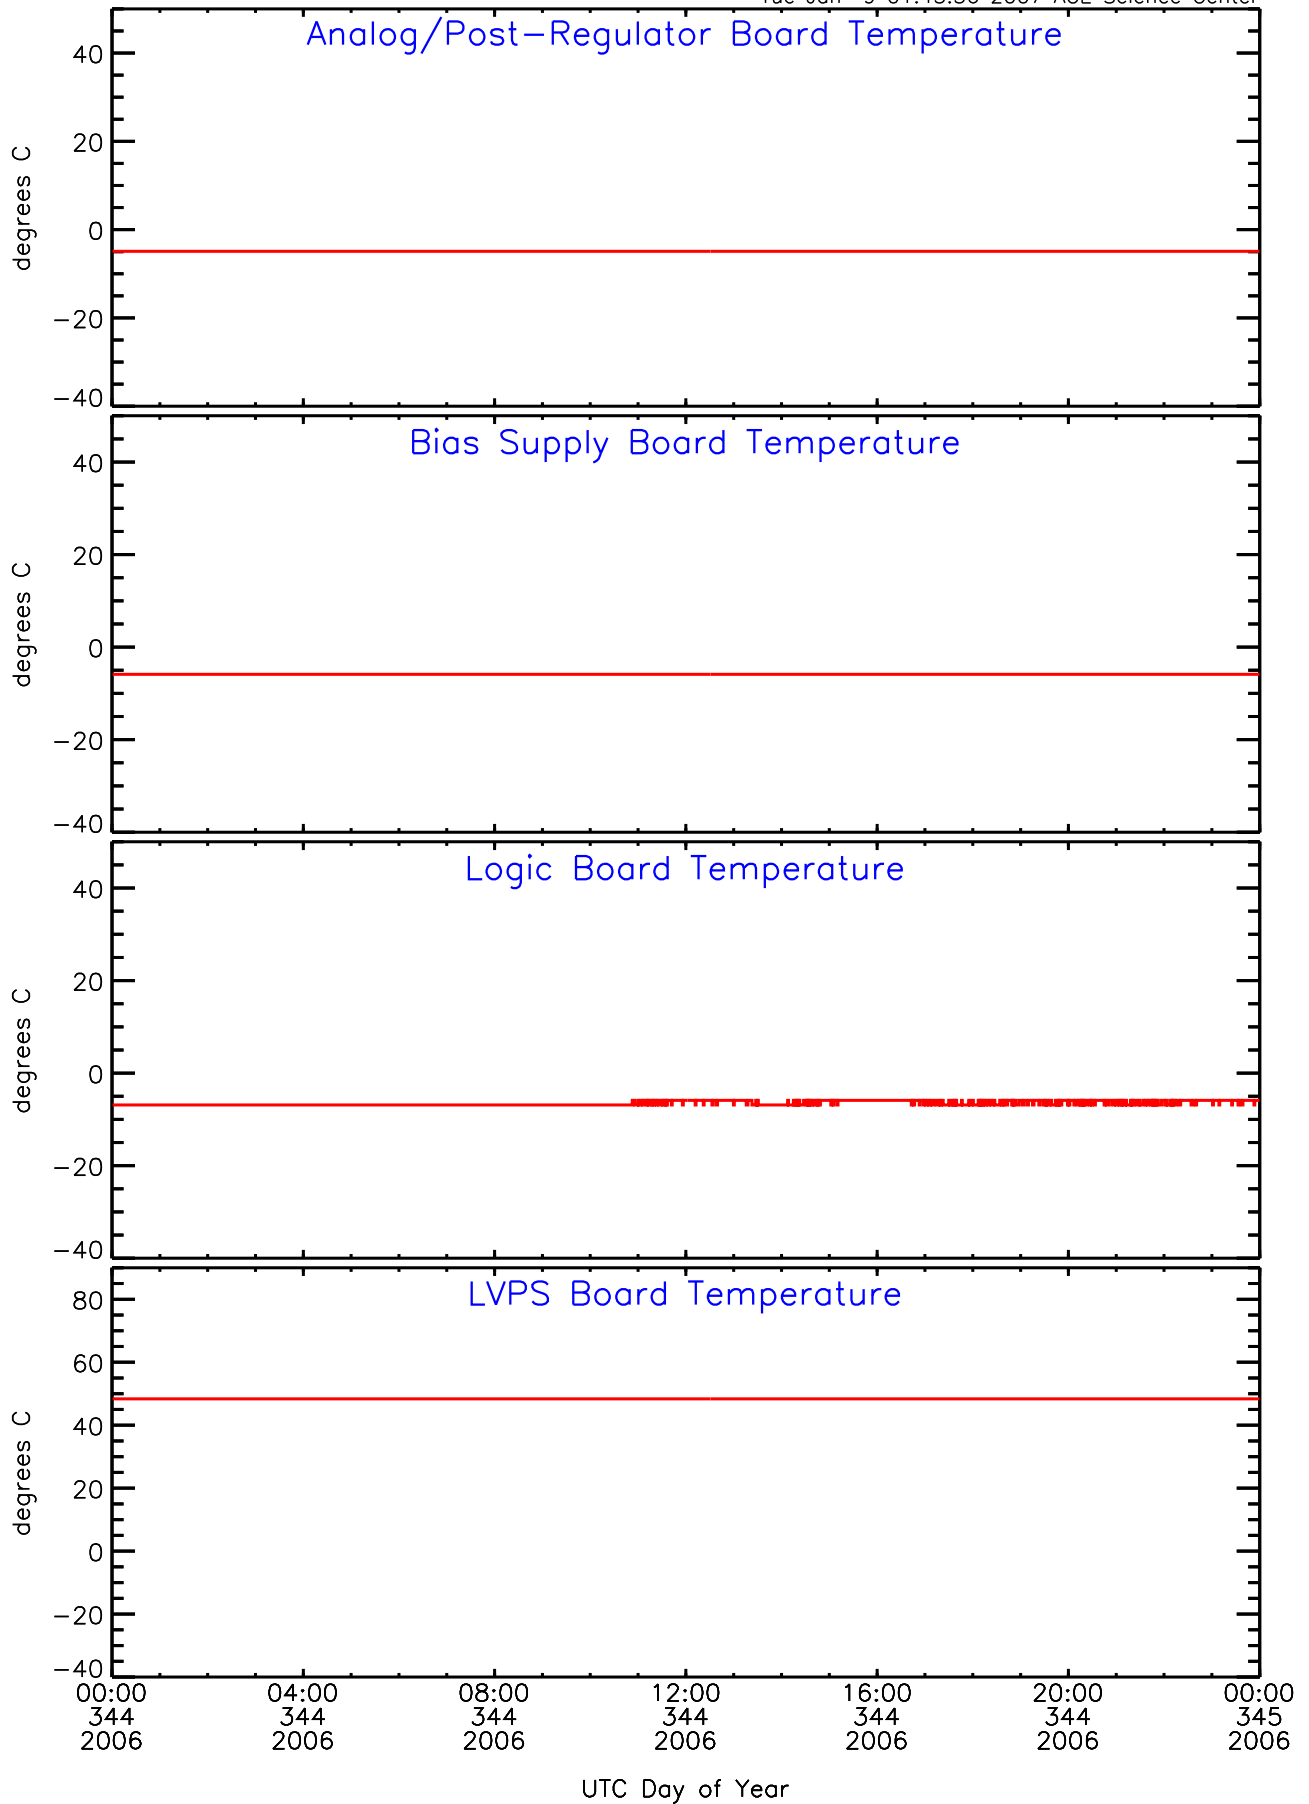

SEP-Central ahead Housekeeping Data for 2006-344

Tue Jan 9 01:43:56 2007 ACE Science Center

SEP-Central ahead Housekeeping Data for 2006-344

Tue Jan 9 01:43:59 2007 ACE Science Center

SEP-Central ahead Housekeeping Data for 2006-344

Tue Jan 9 01:44:02 2007 ACE Science Center

SEP-Central ahead Housekeeping Data for 2006-344

Tue Jan 9 01:44:05 2007 ACE Science Center

SEP-Central ahead Housekeeping Data for 2006-344

Tue Jan 9 01:44:08 2007 ACE Science Center