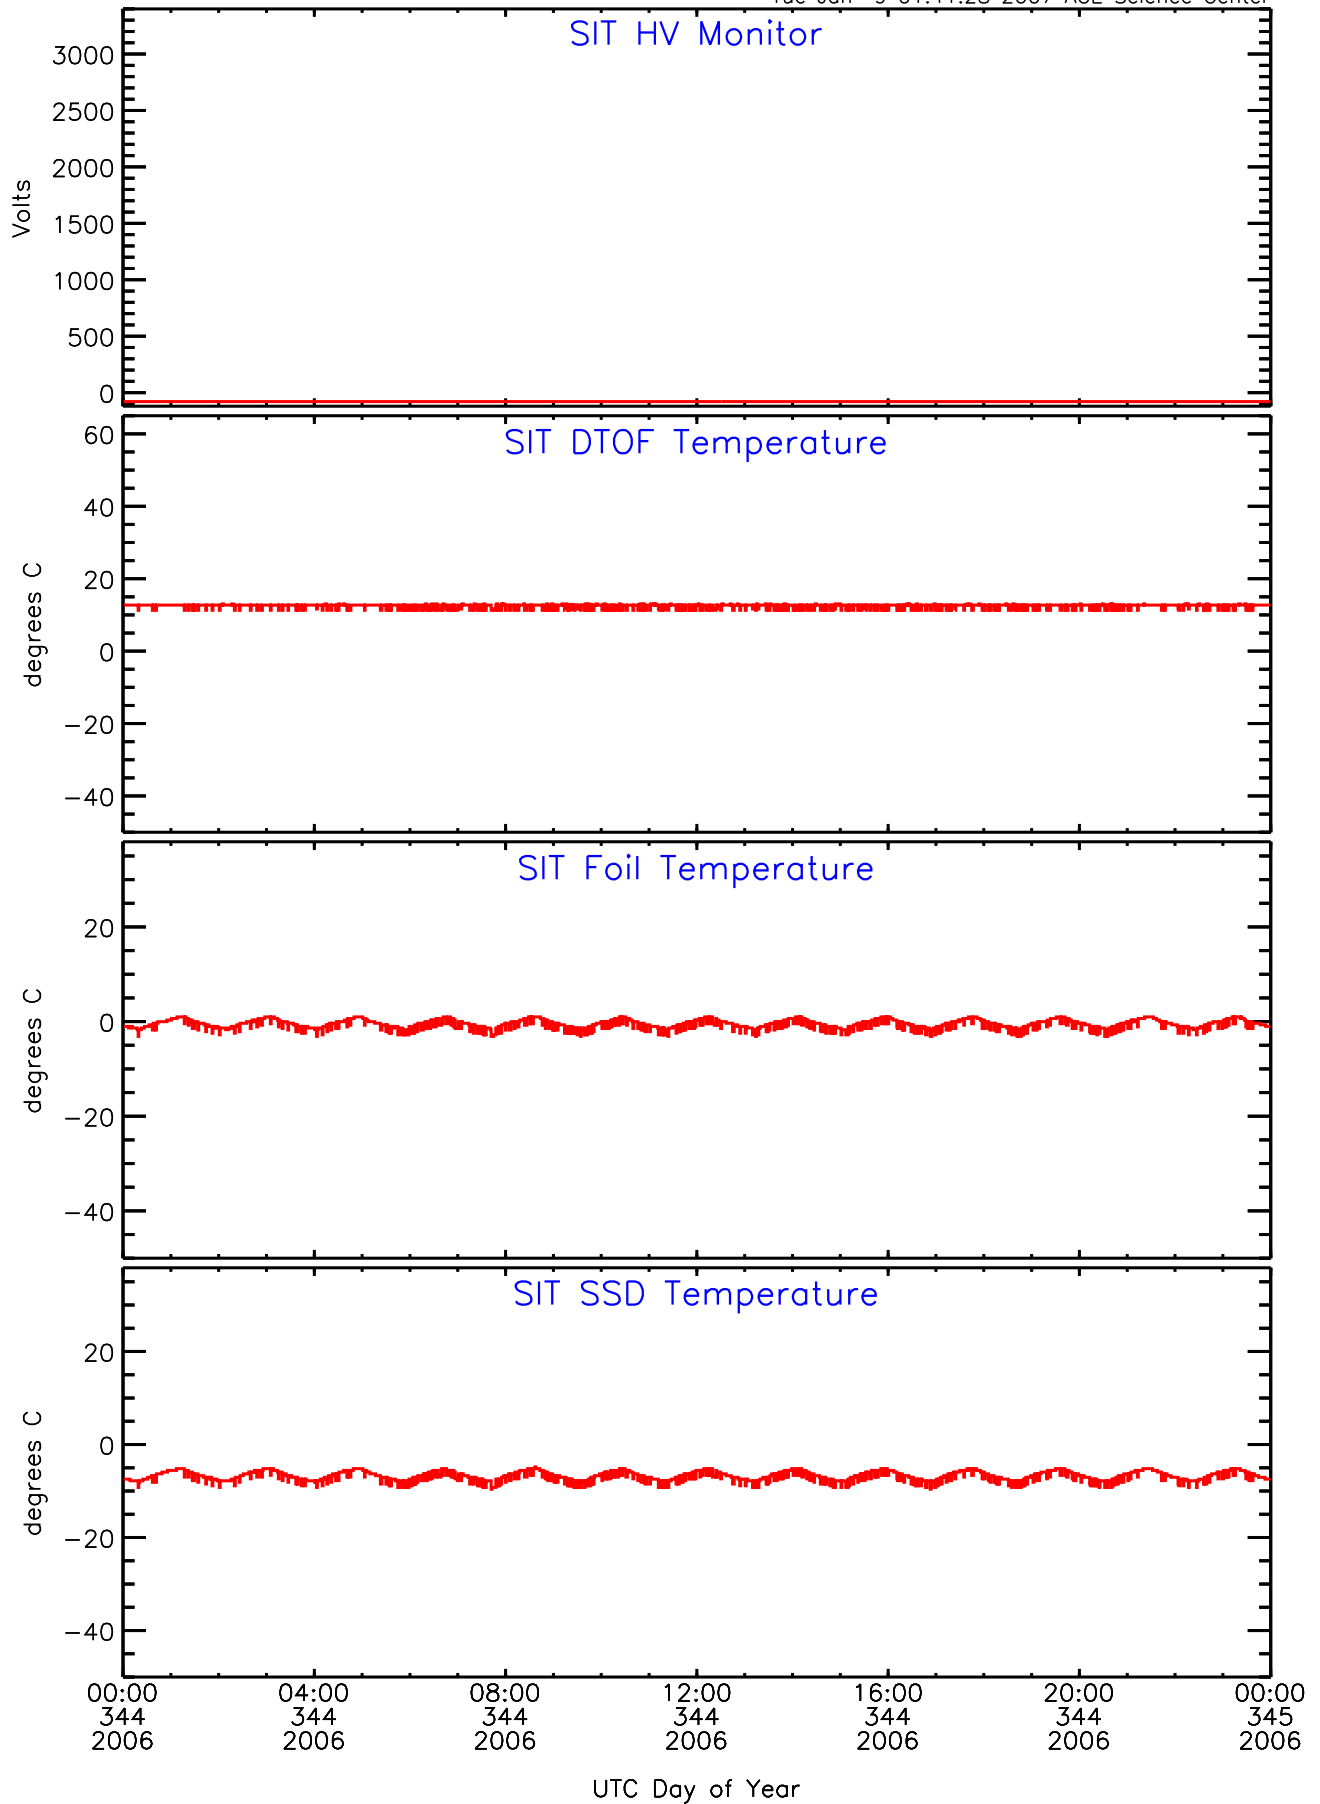

SIT ahead Housekeeping Data for 2006-344

Tue Jan 9 01:41:28 2007 ACE Science Center

SIT ahead Housekeeping Data for 2006-344

Tue Jan 9 01:41:31 2007 ACE Science Center

SIT ahead Housekeeping Data for 2006-344