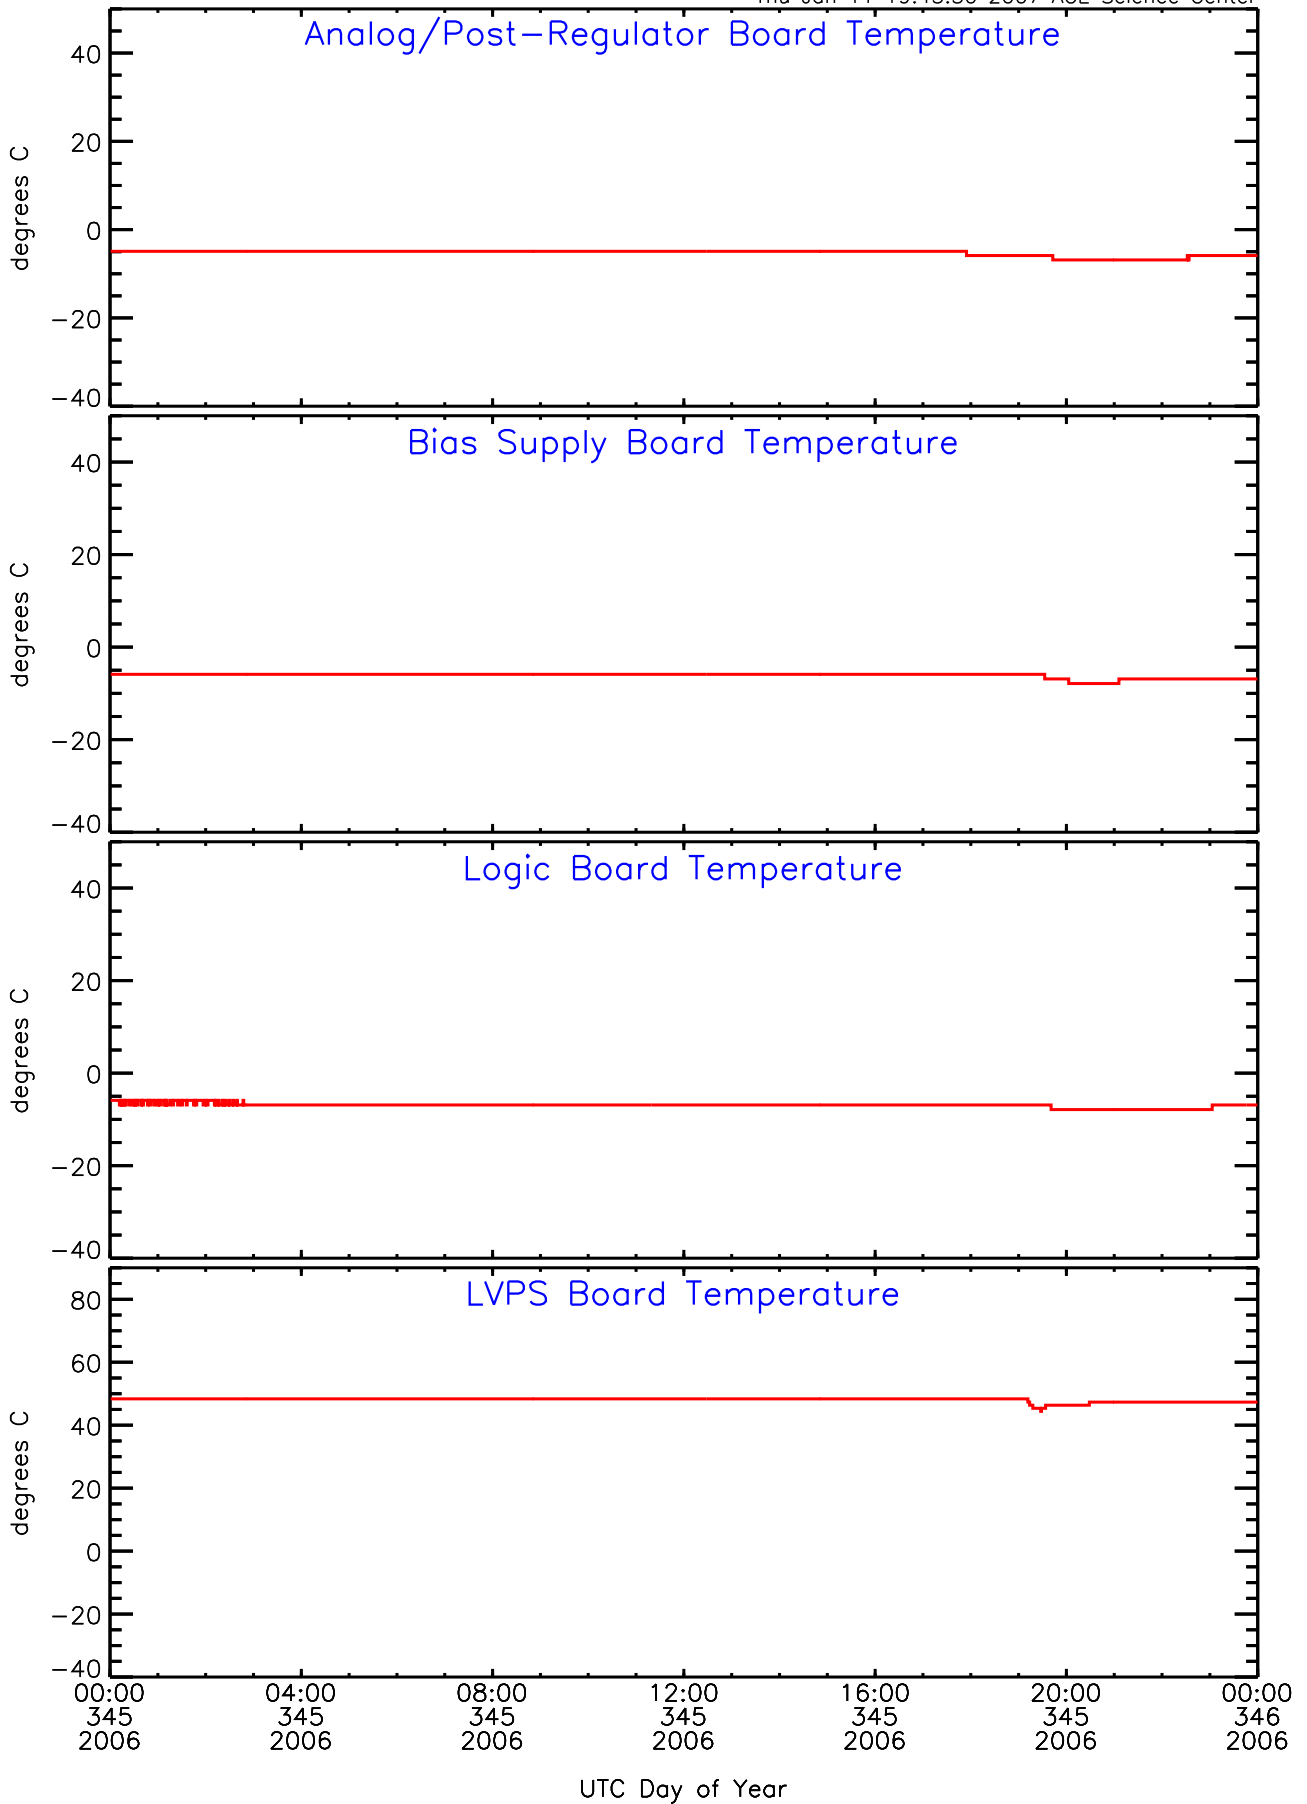

SEP-Central ahead Housekeeping Data for 2006-345

Thu Jan 11 19:45:30 2007 ACE Science Center

SEP-Central ahead Housekeeping Data for 2006-345

Thu Jan 11 19:45:33 2007 ACE Science Center

SEP-Central ahead Housekeeping Data for 2006-345

Thu Jan 11 19:45:36 2007 ACE Science Center

SEP-Central ahead Housekeeping Data for 2006-345

Thu Jan 11 19:45:39 2007 ACE Science Center

SEP-Central ahead Housekeeping Data for 2006-345

Thu Jan 11 19:45:42 2007 ACE Science Center