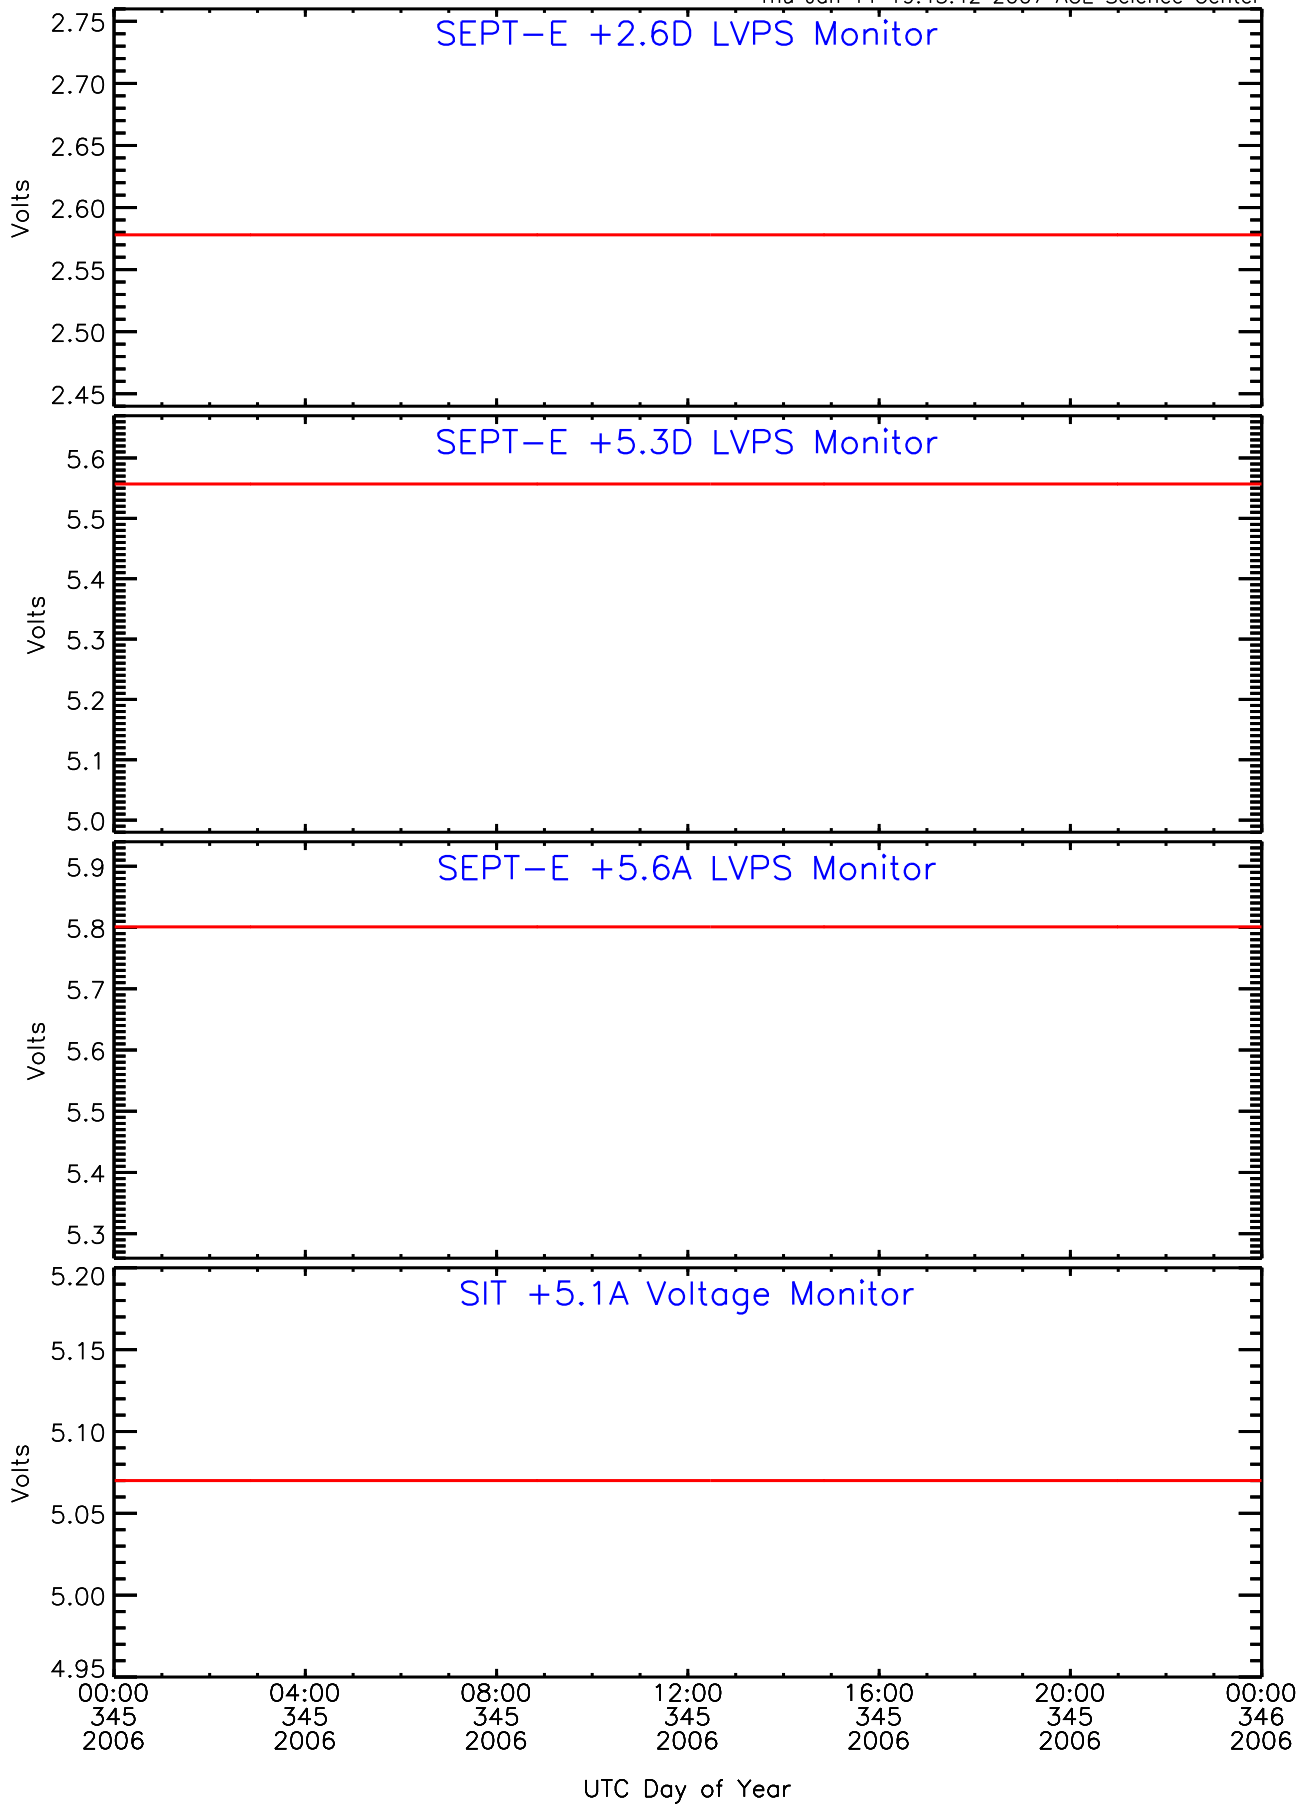

SEP-Central ahead Housekeeping Data for 2006-345

Thu Jan 11 19:45:30 2007 ACE Science Center

SEP-Central ahead Housekeeping Data for 2006-345

Thu Jan 11 19:45:33 2007 ACE Science Center

SEP-Central ahead Housekeeping Data for 2006-345

Thu Jan 11 19:45:36 2007 ACE Science Center

SEP-Central ahead Housekeeping Data for 2006-345

Thu Jan 11 19:45:39 2007 ACE Science Center

SEP-Central ahead Housekeeping Data for 2006-345

Thu Jan 11 19:45:42 2007 ACE Science Center