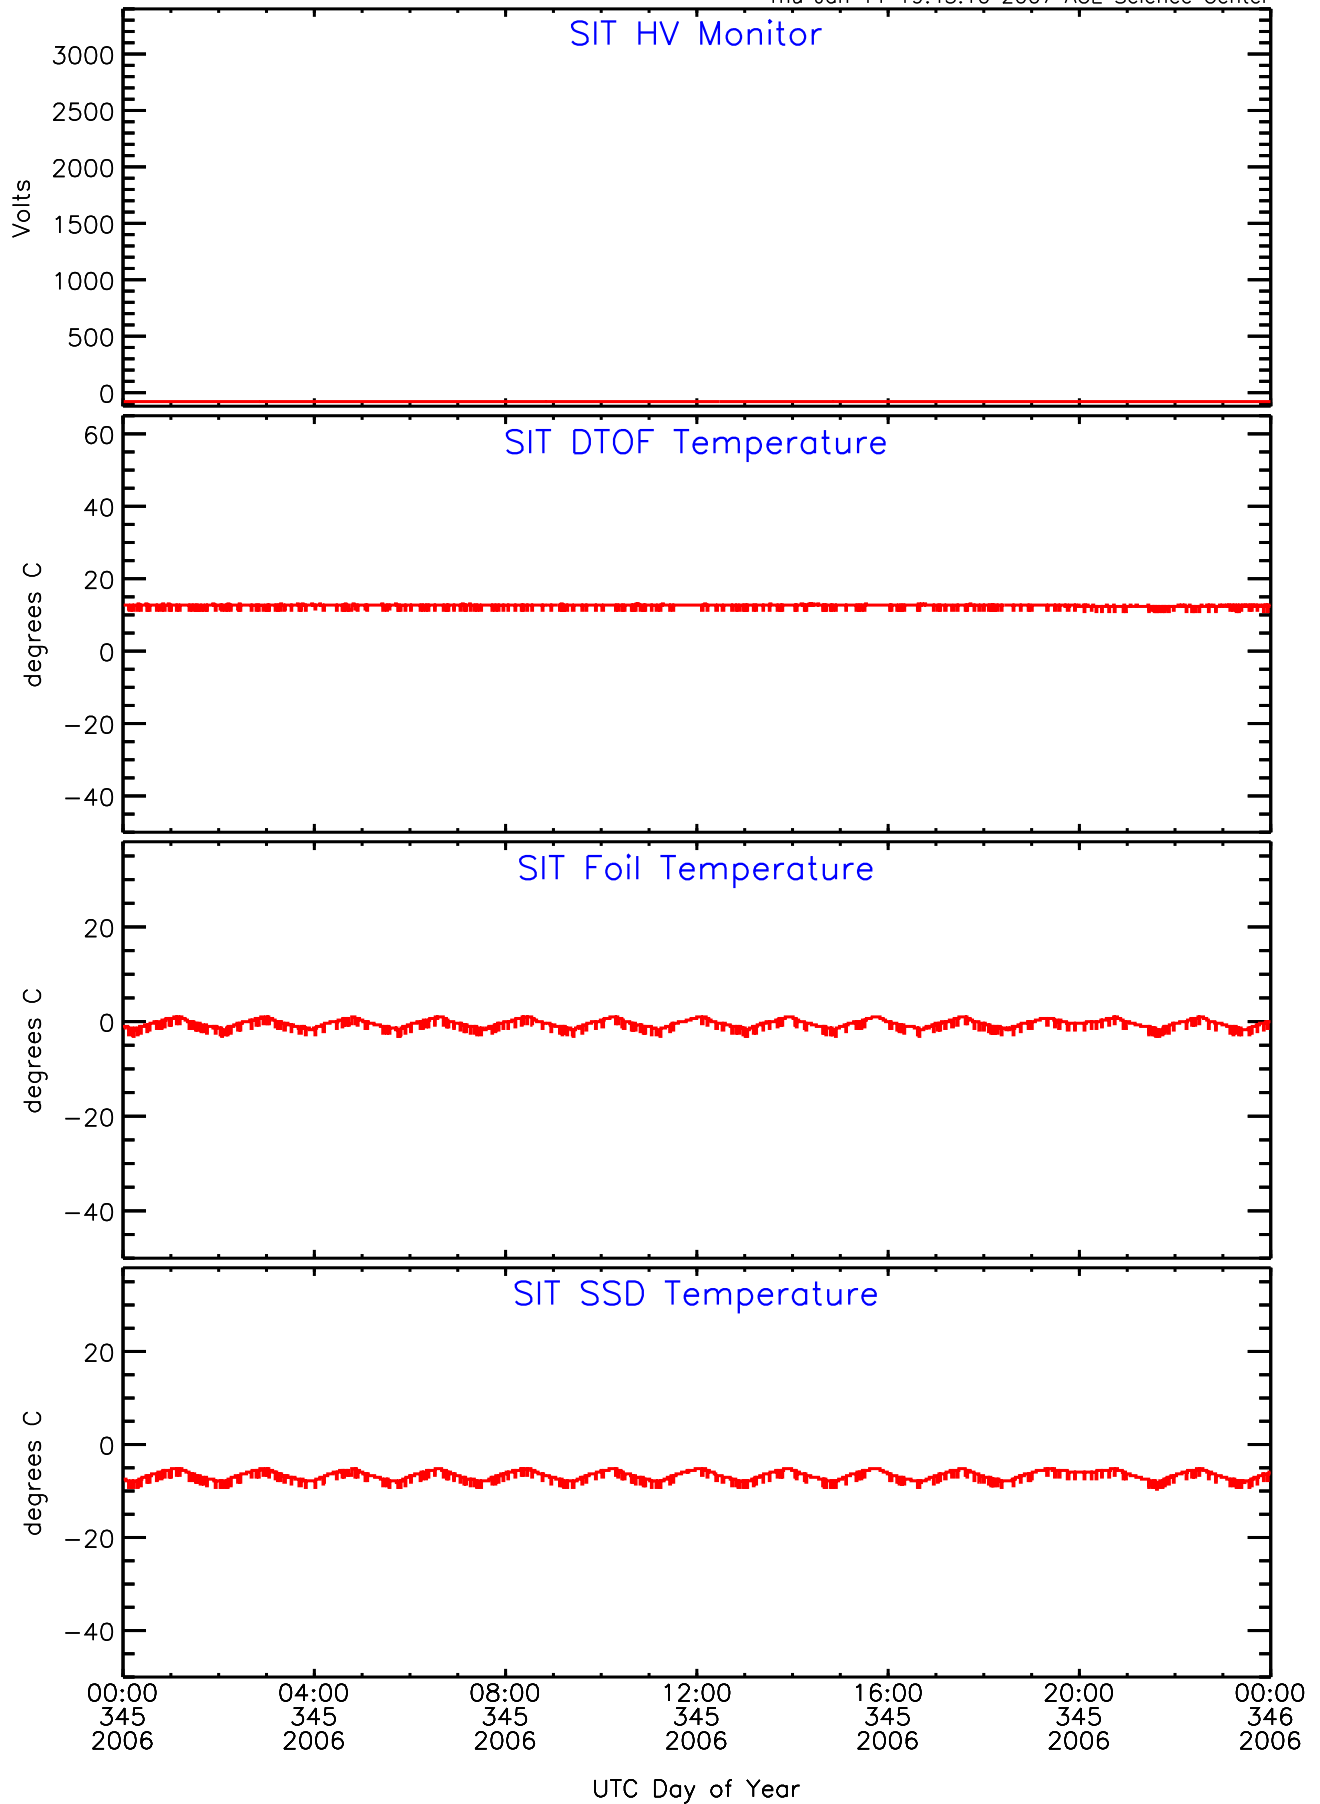

SIT ahead Housekeeping Data for 2006-345

Thu Jan 11 19:43:10 2007 ACE Science Center

SIT ahead Housekeeping Data for 2006-345

Thu Jan 11 19:43:13 2007 ACE Science Center

SIT ahead Housekeeping Data for 2006-345