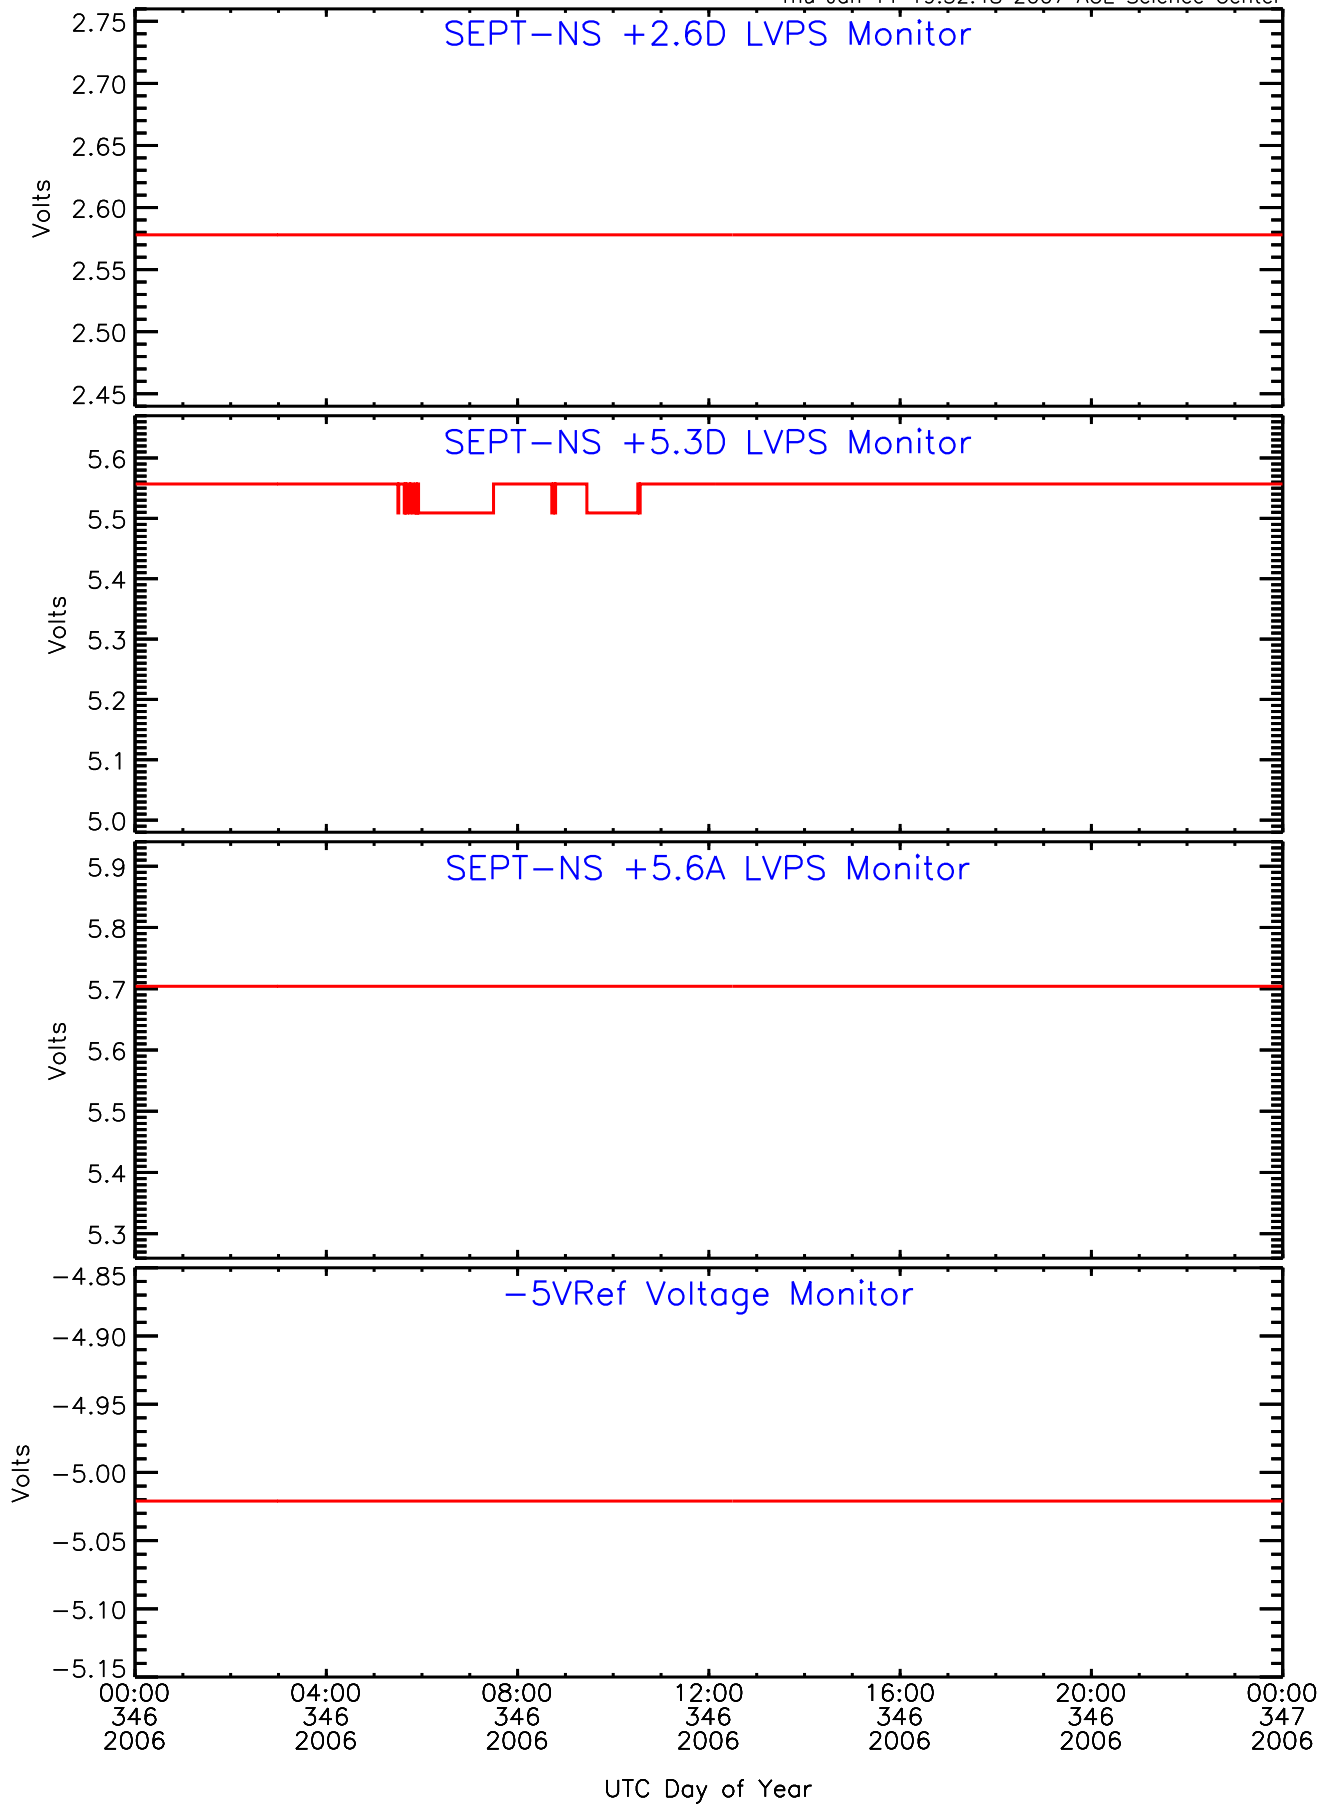

SEP-Central ahead Housekeeping Data for 2006-346

Thu Jan 11 19:52:39 2007 ACE Science Center

SEP-Central ahead Housekeeping Data for 2006-346

Thu Jan 11 19:52:42 2007 ACE Science Center

SEP-Central ahead Housekeeping Data for 2006-346

Thu Jan 11 19:52:45 2007 ACE Science Center

SEP-Central ahead Housekeeping Data for 2006-346

Thu Jan 11 19:52:48 2007 ACE Science Center

SEP-Central ahead Housekeeping Data for 2006-346

Thu Jan 11 19:52:51 2007 ACE Science Center