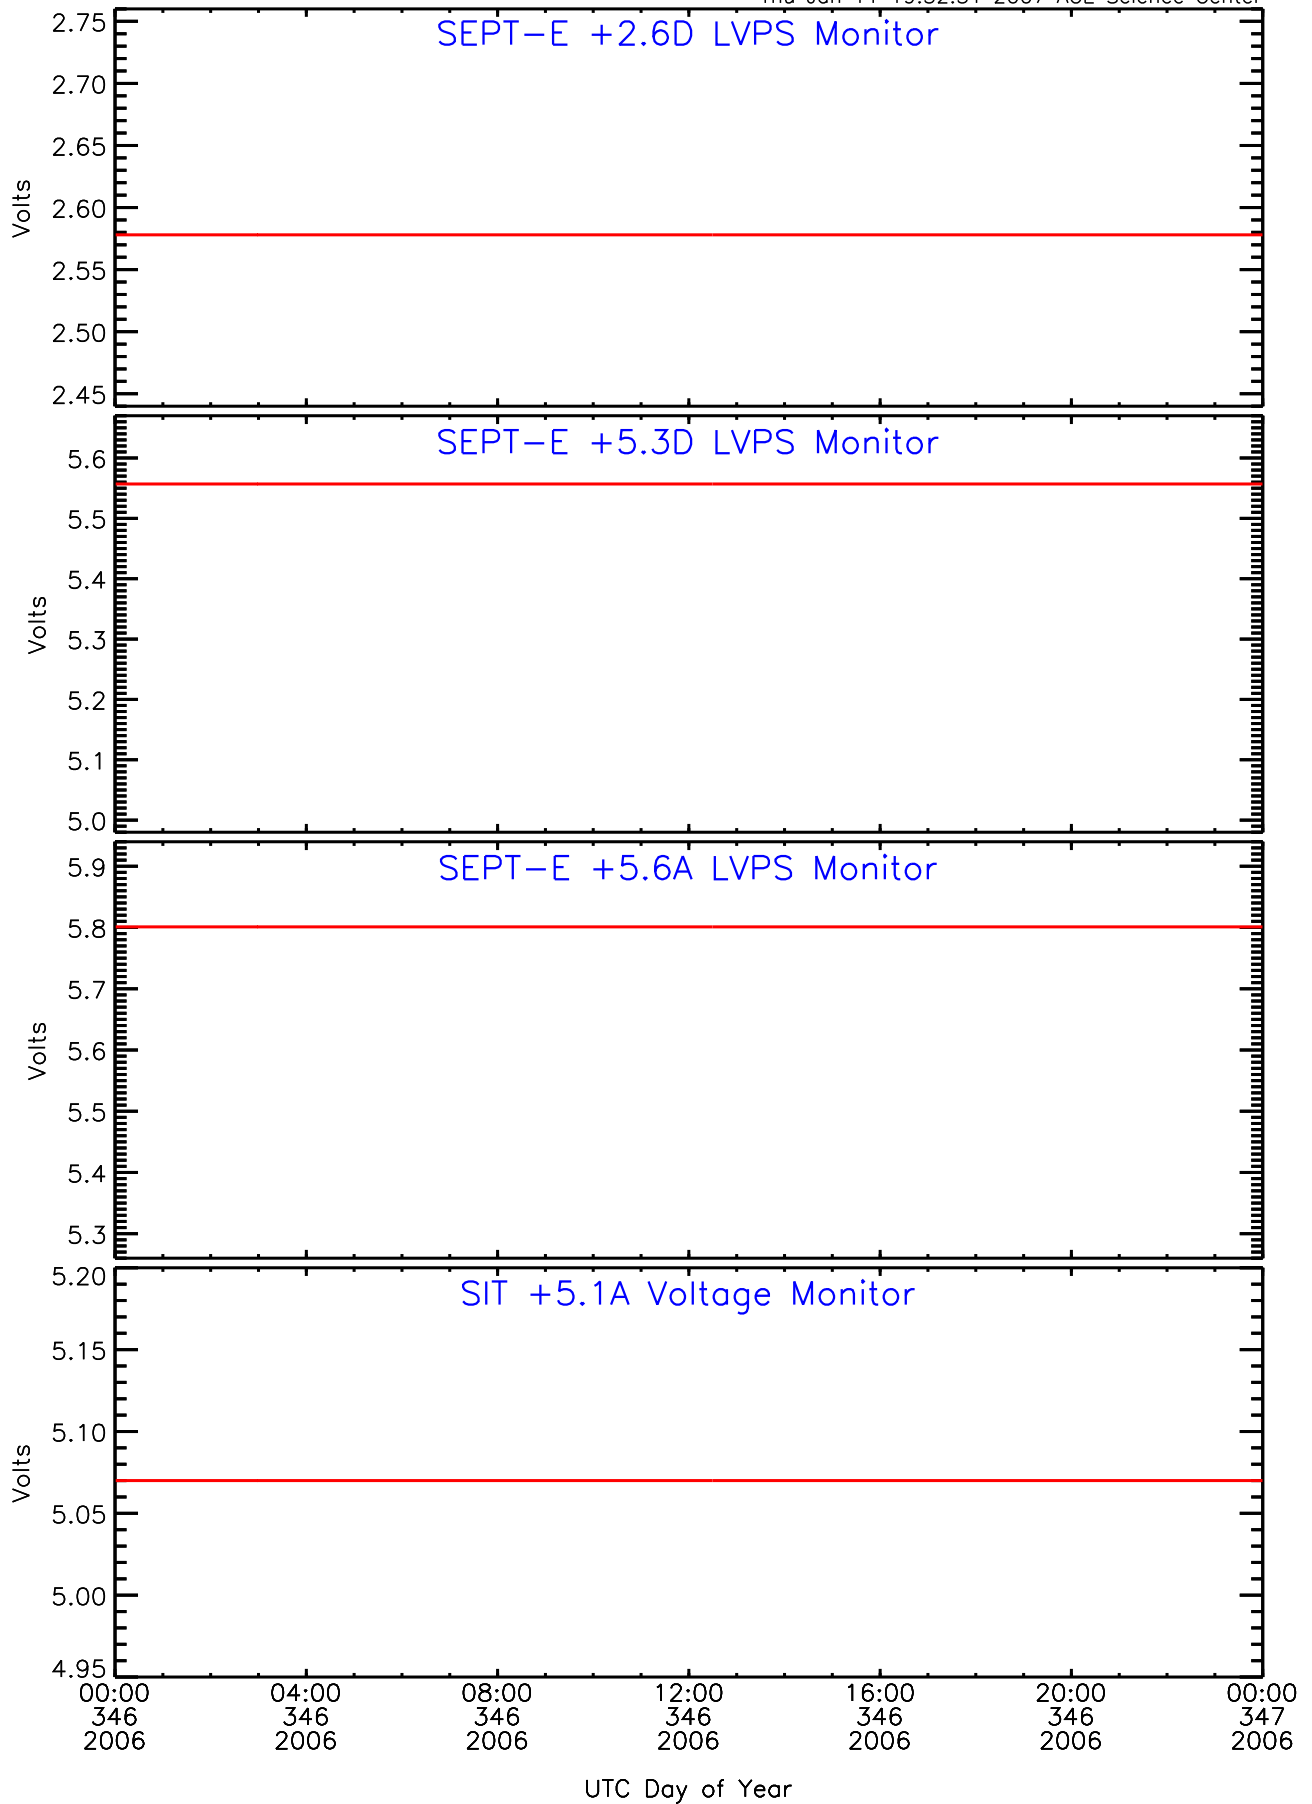

SEP-Central ahead Housekeeping Data for 2006-346

Thu Jan 11 19:52:39 2007 ACE Science Center

SEP-Central ahead Housekeeping Data for 2006-346

Thu Jan 11 19:52:42 2007 ACE Science Center

SEP-Central ahead Housekeeping Data for 2006-346

Thu Jan 11 19:52:45 2007 ACE Science Center

SEP-Central ahead Housekeeping Data for 2006-346

Thu Jan 11 19:52:48 2007 ACE Science Center

SEP-Central ahead Housekeeping Data for 2006-346

Thu Jan 11 19:52:51 2007 ACE Science Center