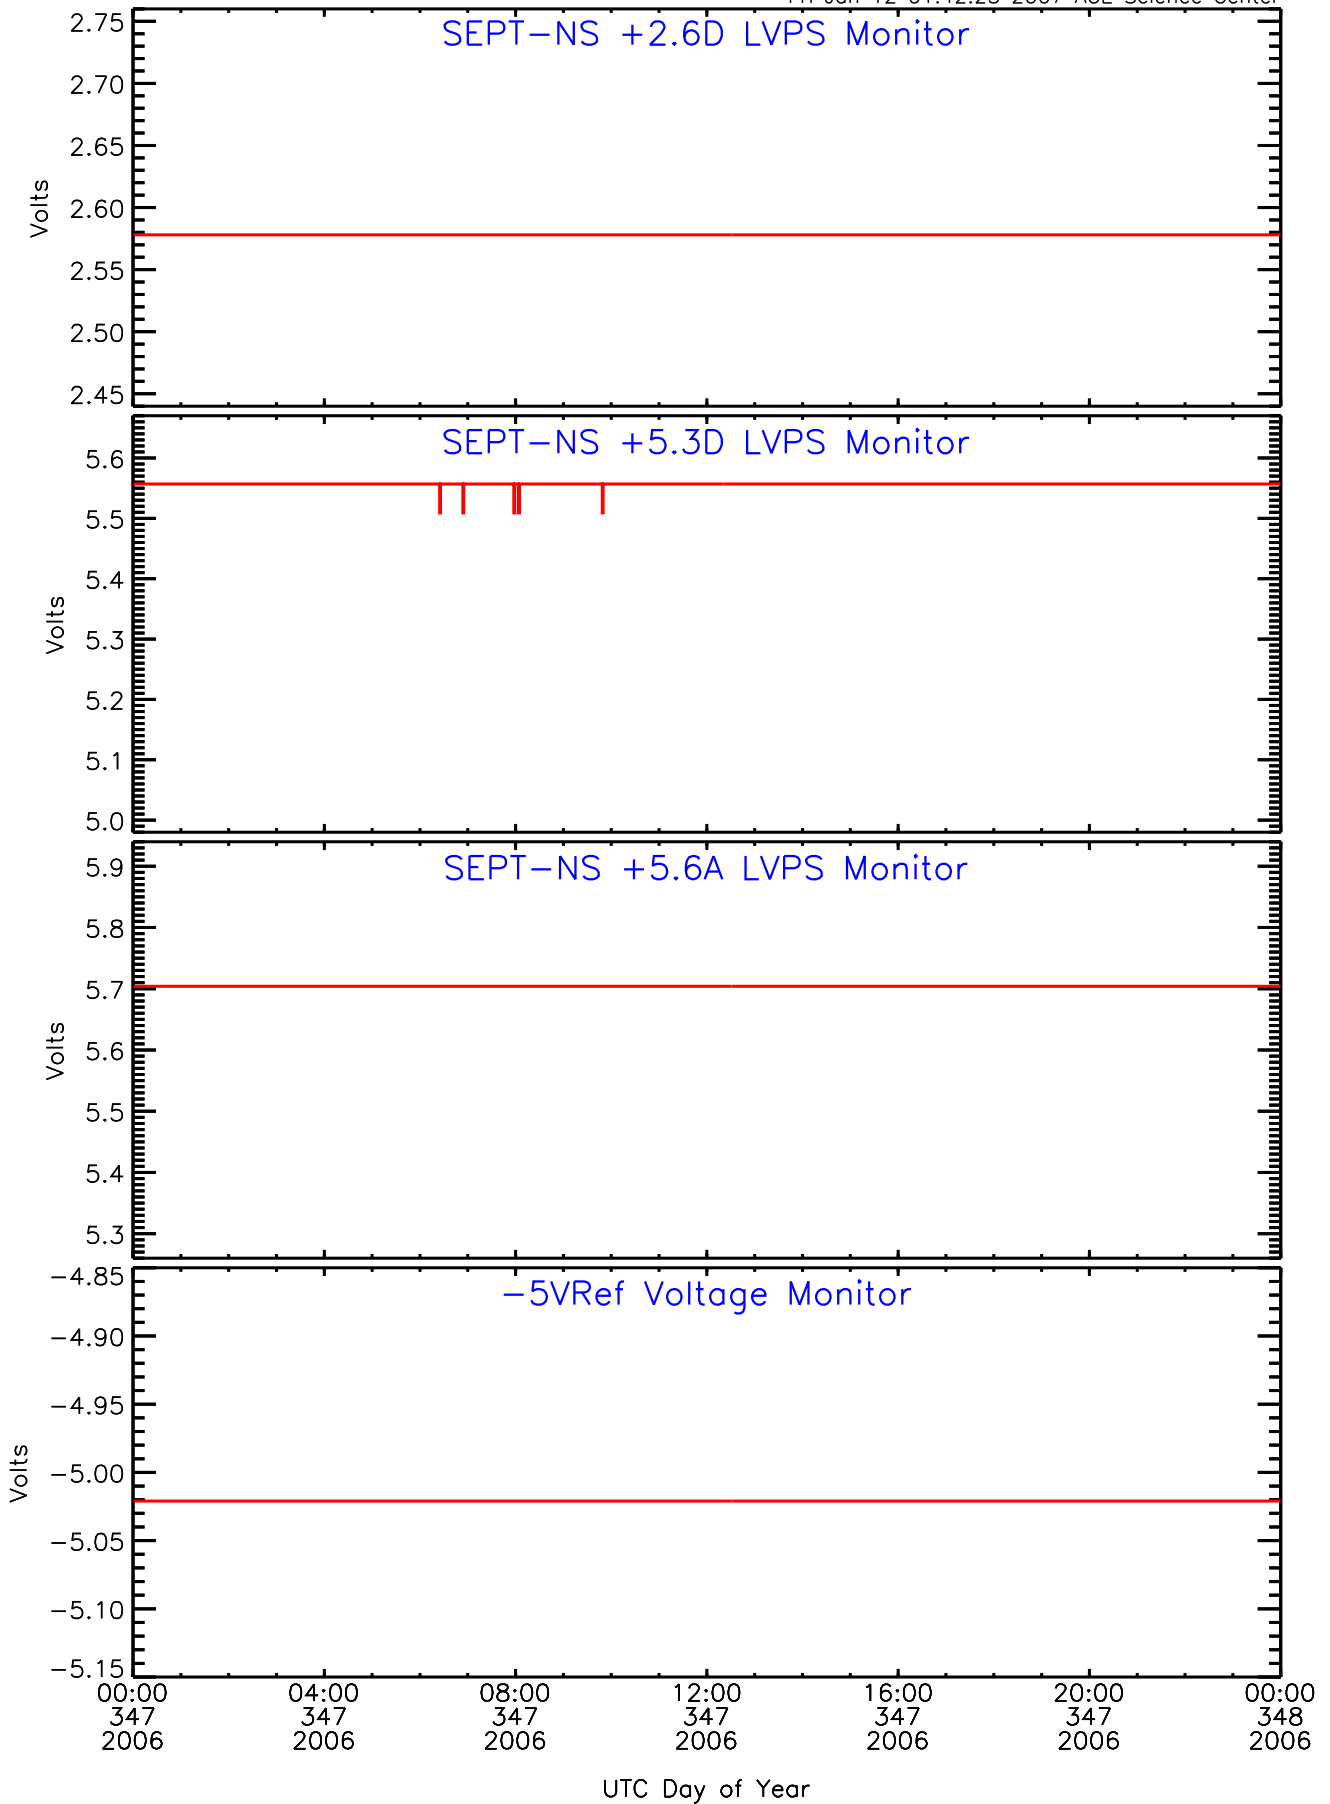

SEP-Central ahead Housekeeping Data for 2006-347

Fri Jan 12 01:42:14 2007 ACE Science Center

SEP-Central ahead Housekeeping Data for 2006-347

Fri Jan 12 01:42:17 2007 ACE Science Center

SEP-Central ahead Housekeeping Data for 2006-347

Fri Jan 12 01:42:20 2007 ACE Science Center

SEP-Central ahead Housekeeping Data for 2006-347

Fri Jan 12 01:42:23 2007 ACE Science Center

SEP-Central ahead Housekeeping Data for 2006-347

Fri Jan 12 01:42:26 2007 ACE Science Center