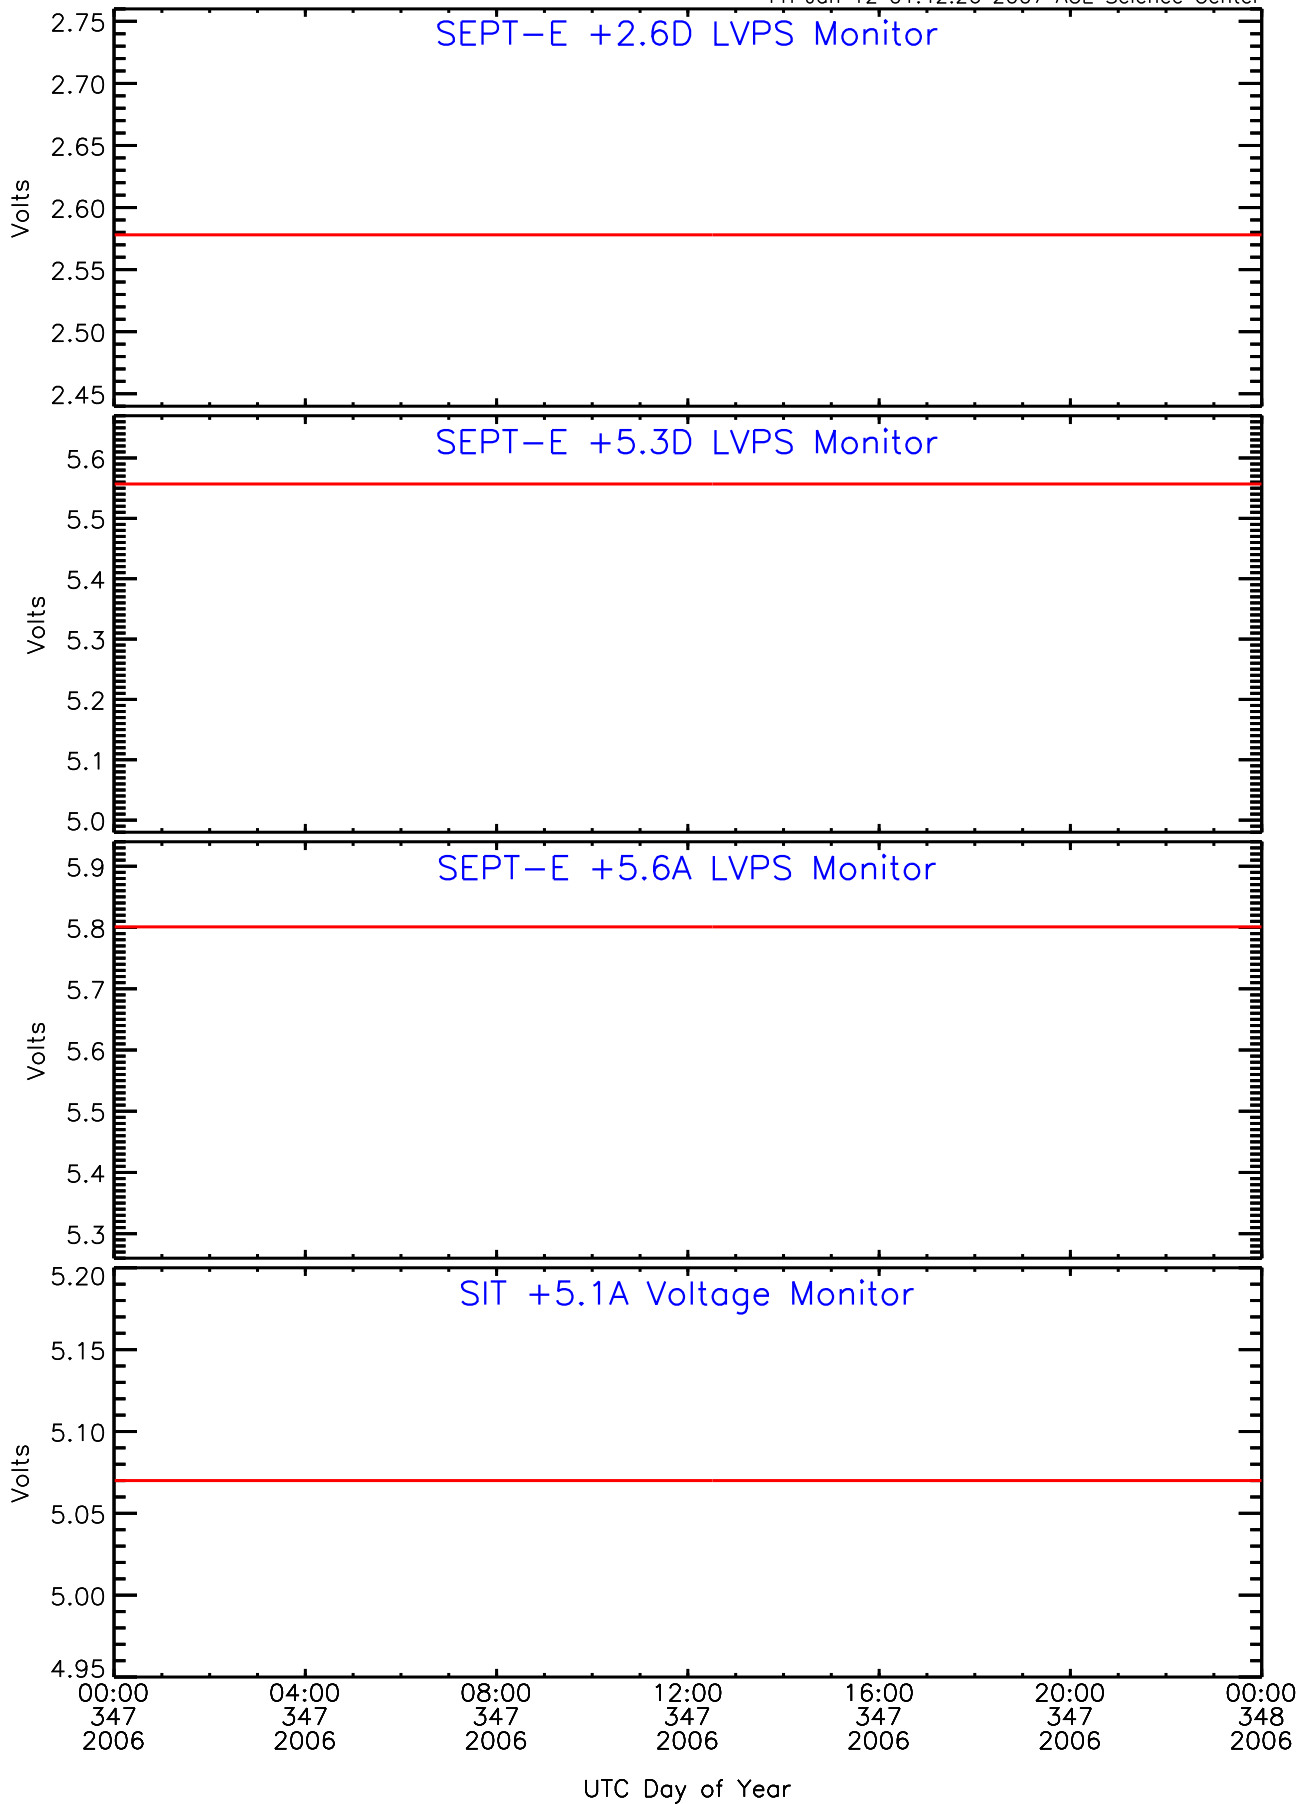

SEP-Central ahead Housekeeping Data for 2006-347

Fri Jan 12 01:42:14 2007 ACE Science Center

SEP-Central ahead Housekeeping Data for 2006-347

Fri Jan 12 01:42:17 2007 ACE Science Center

SEP-Central ahead Housekeeping Data for 2006-347

Fri Jan 12 01:42:20 2007 ACE Science Center

SEP-Central ahead Housekeeping Data for 2006-347

Fri Jan 12 01:42:23 2007 ACE Science Center

SEP-Central ahead Housekeeping Data for 2006-347

Fri Jan 12 01:42:26 2007 ACE Science Center