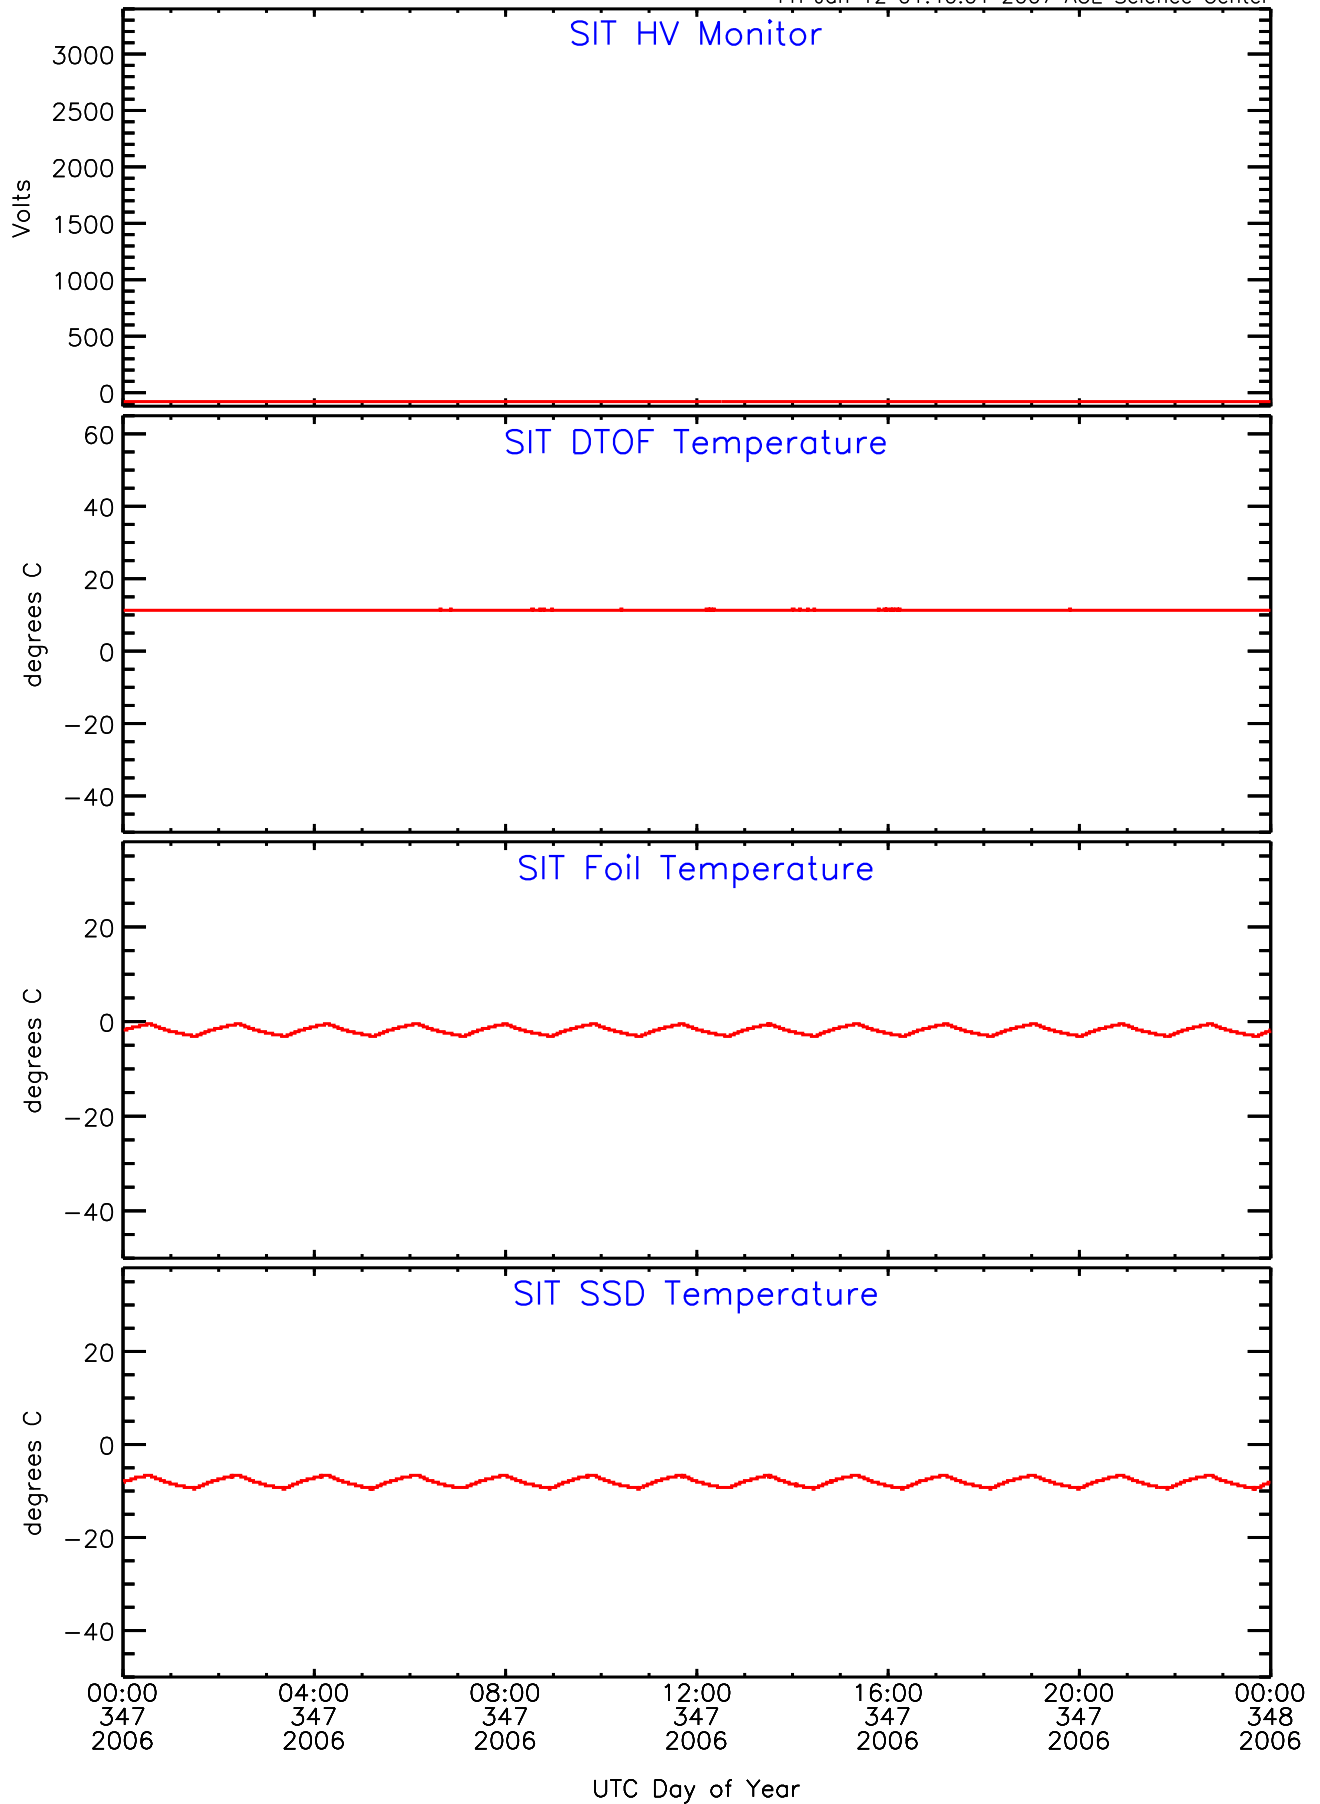

SIT ahead Housekeeping Data for 2006-347

Fri Jan 12 01:40:01 2007 ACE Science Center

SIT ahead Housekeeping Data for 2006-347

Fri Jan 12 01:40:04 2007 ACE Science Center

SIT ahead Housekeeping Data for 2006-347