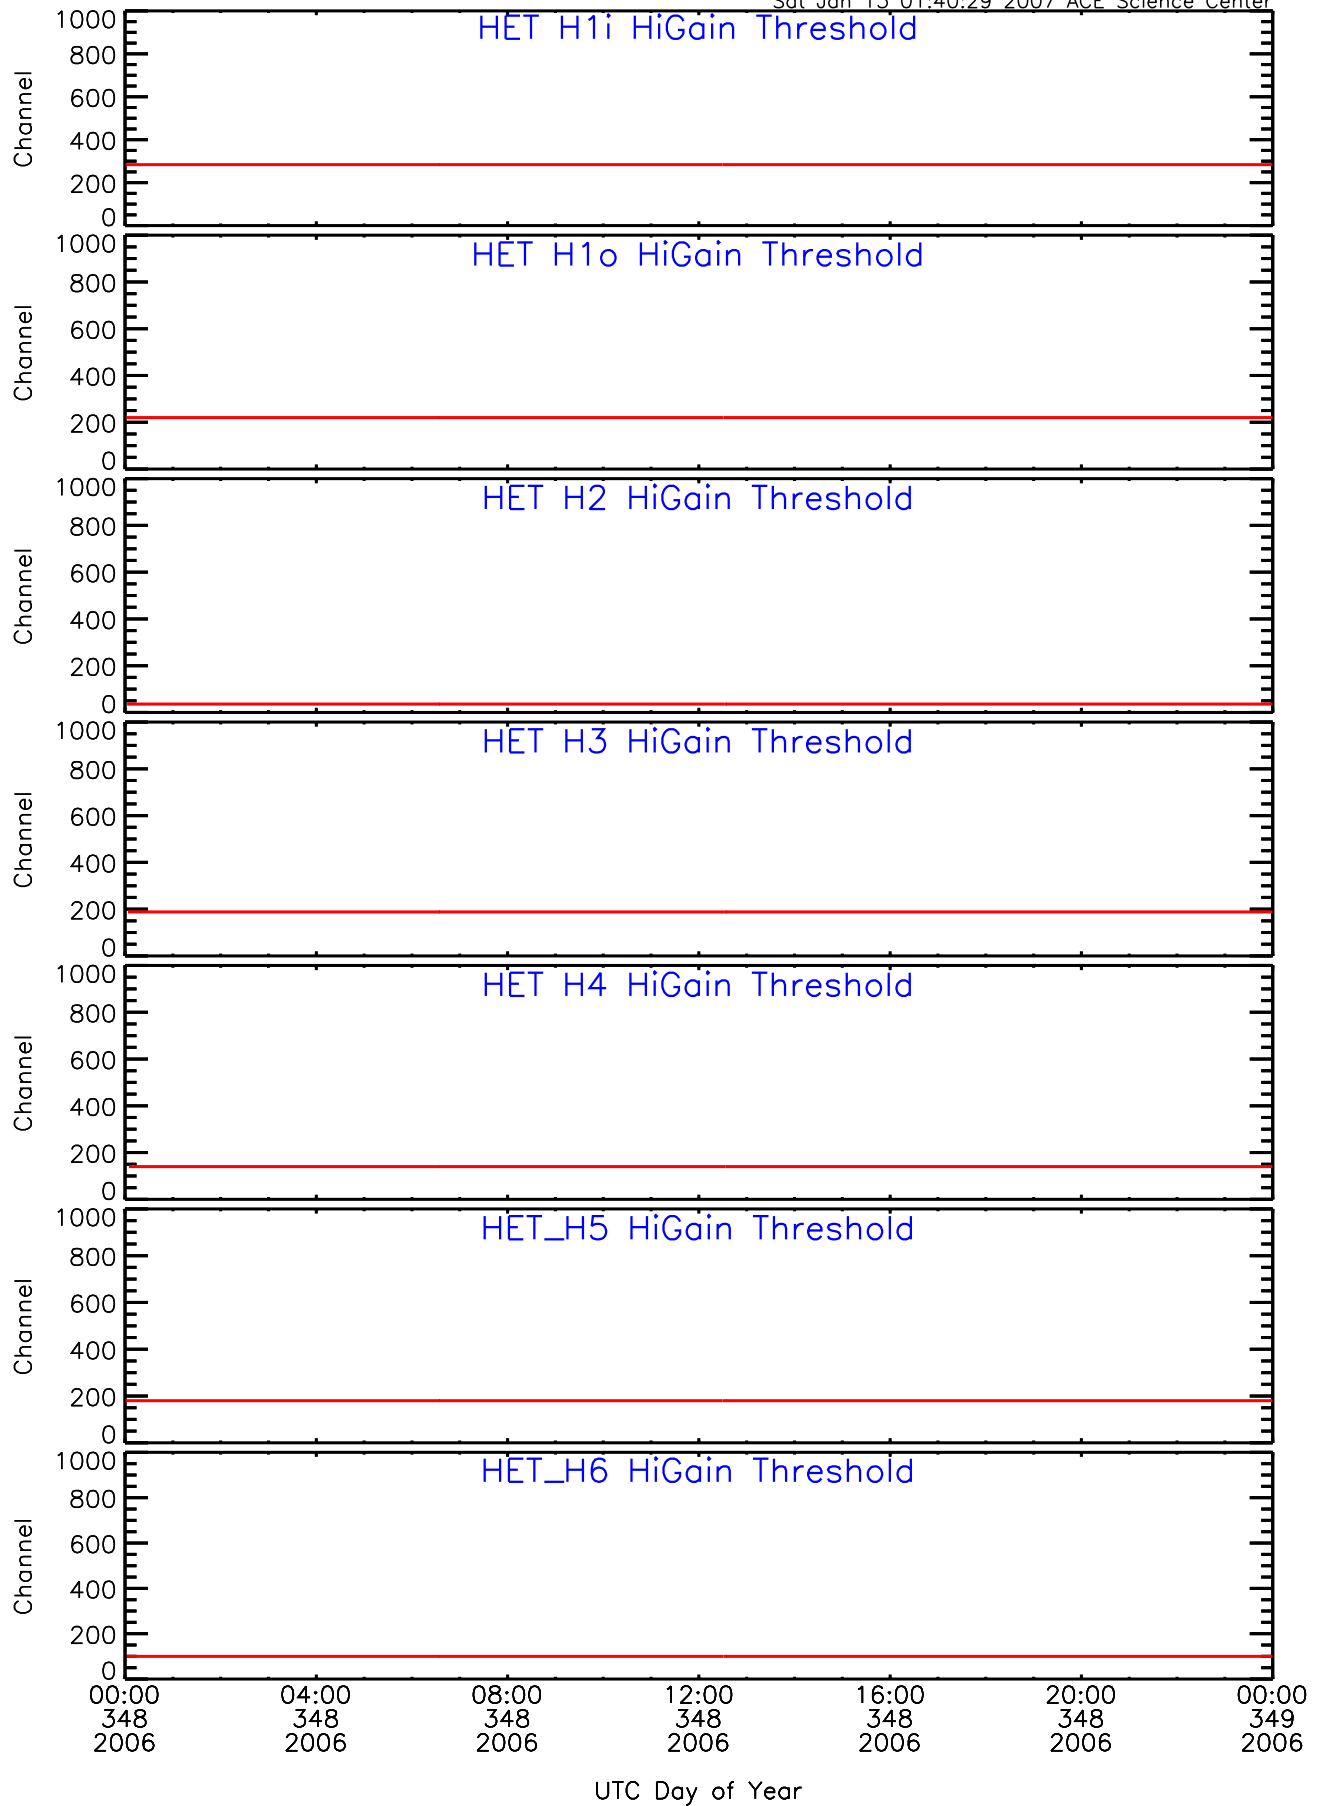

HET ahead Housekeeping Data for 2006-348

Sat Jan 13 01:40:24 2007 ACE Science Center

HET ahead Housekeeping Data for 2006-348

Sat Jan 13 01:40:29 2007 ACE Science Center

HET ahead Housekeeping Data for 2006-348

Sat Jan 13 01:40:34 2007 ACE Science Center

HET ahead Housekeeping Data for 2006-348

Sat Jan 13 01:40:39 2007 ACE Science Center

UTC Day of Year