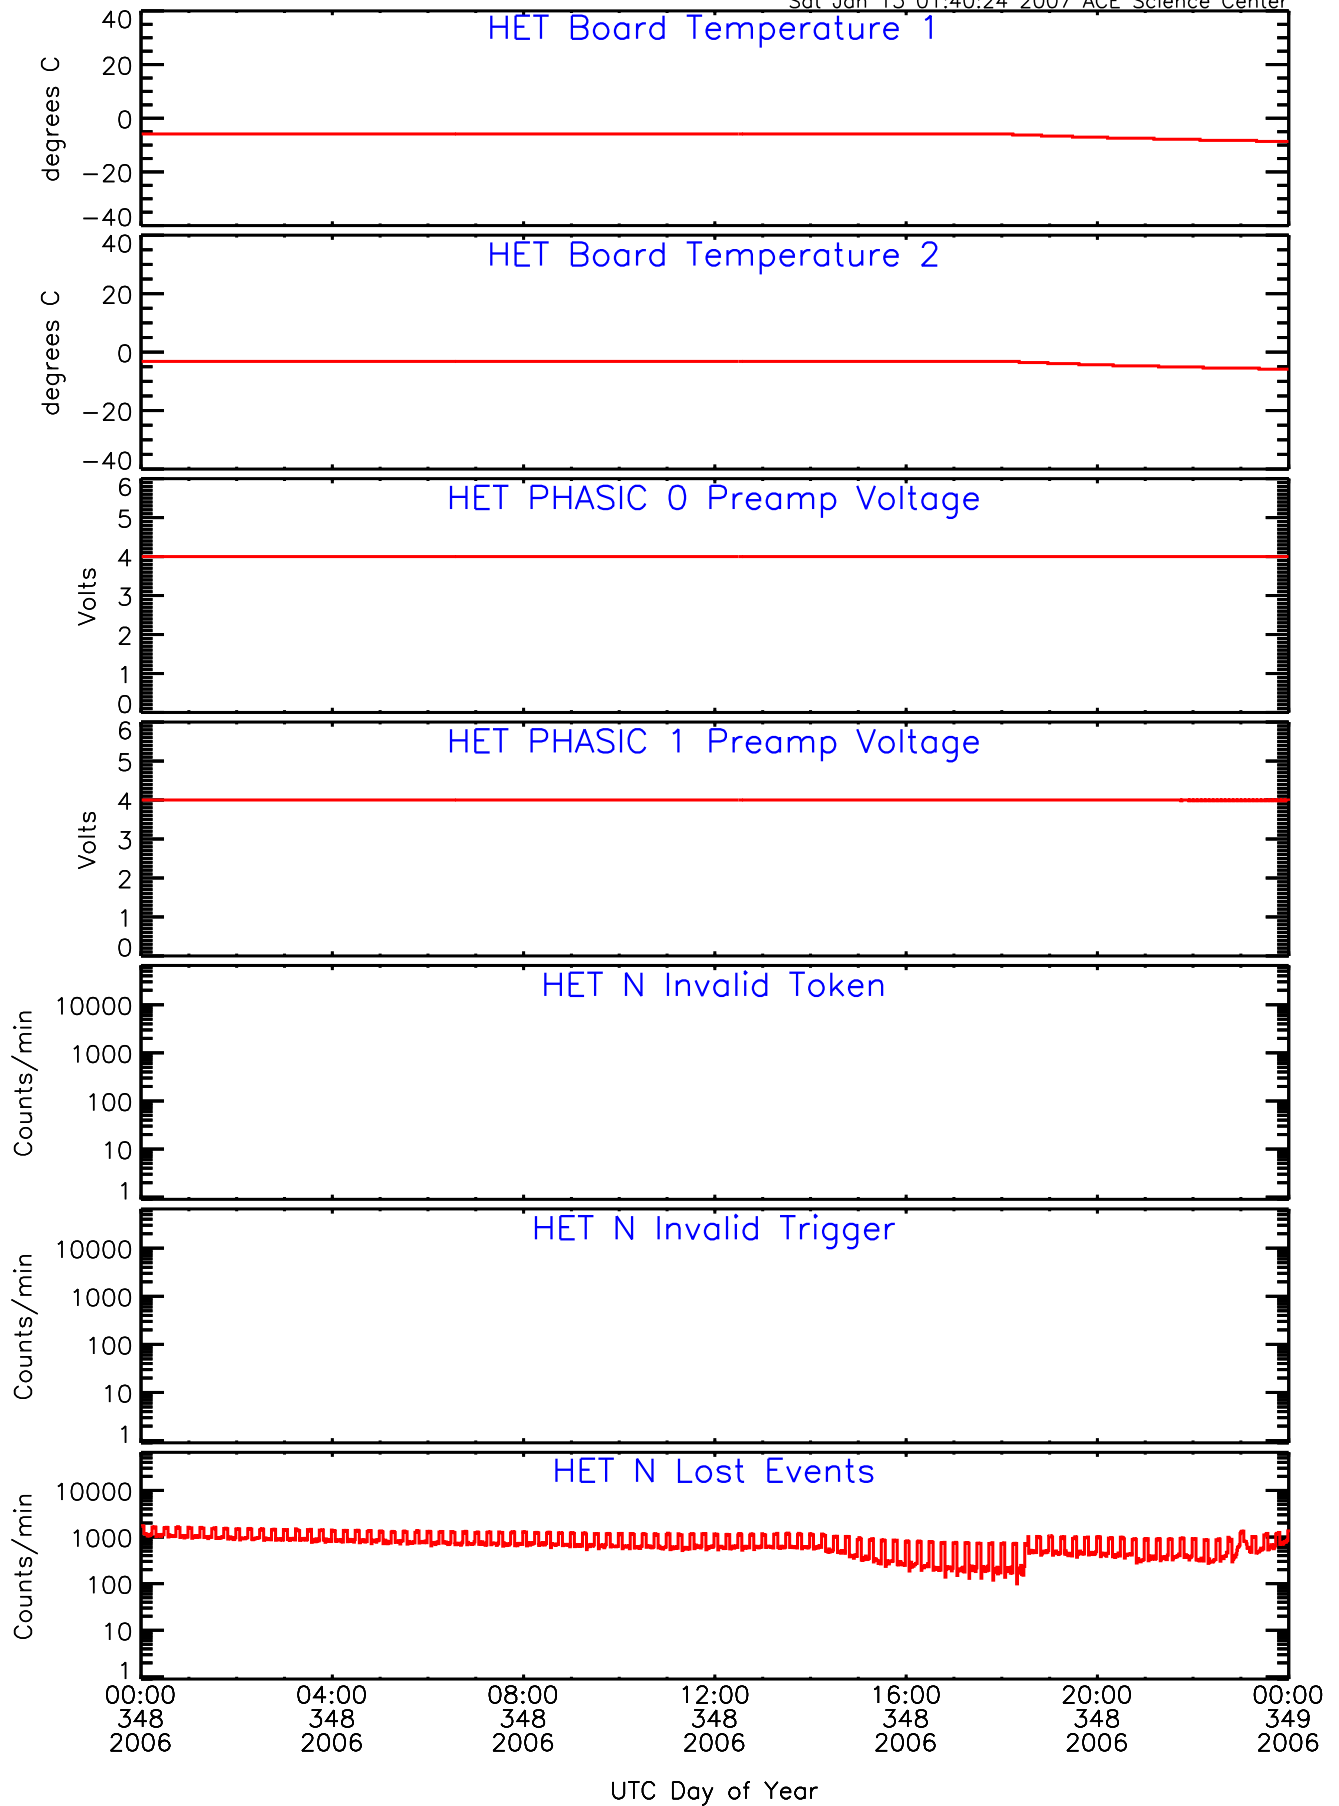

HET ahead Housekeeping Data for 2006-348

Sat Jan 13 01:40:24 2007 ACE Science Center

HET ahead Housekeeping Data for 2006-348

Sat Jan 13 01:40:29 2007 ACE Science Center

HET ahead Housekeeping Data for 2006-348

Sat Jan 13 01:40:34 2007 ACE Science Center

HET ahead Housekeeping Data for 2006-348

Sat Jan 13 01:40:39 2007 ACE Science Center

UTC Day of Year