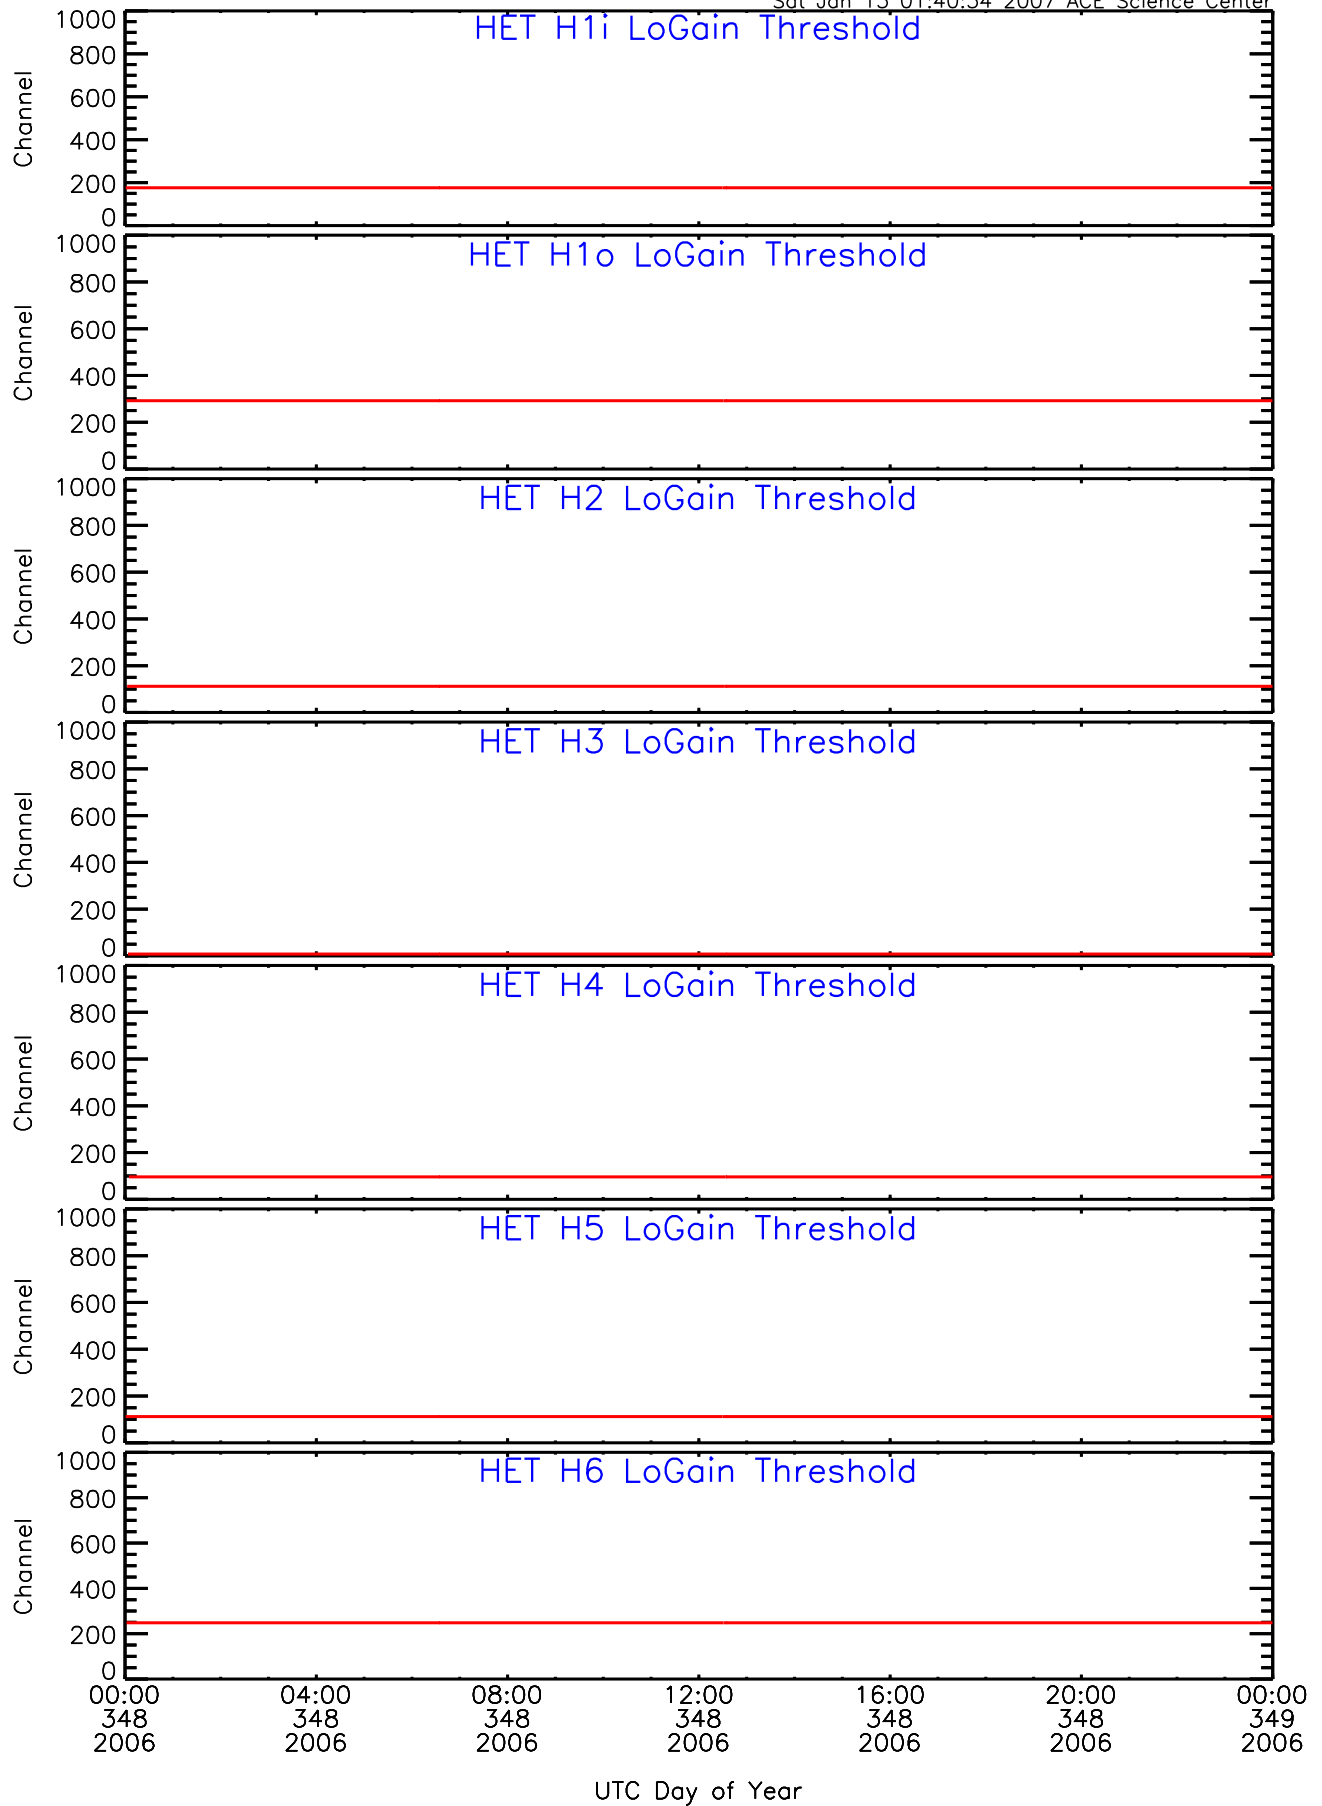

HET ahead Housekeeping Data for 2006-348

Sat Jan 13 01:40:24 2007 ACE Science Center

HET ahead Housekeeping Data for 2006-348

Sat Jan 13 01:40:29 2007 ACE Science Center

HET ahead Housekeeping Data for 2006-348

Sat Jan 13 01:40:34 2007 ACE Science Center

HET ahead Housekeeping Data for 2006-348

Sat Jan 13 01:40:39 2007 ACE Science Center

UTC Day of Year