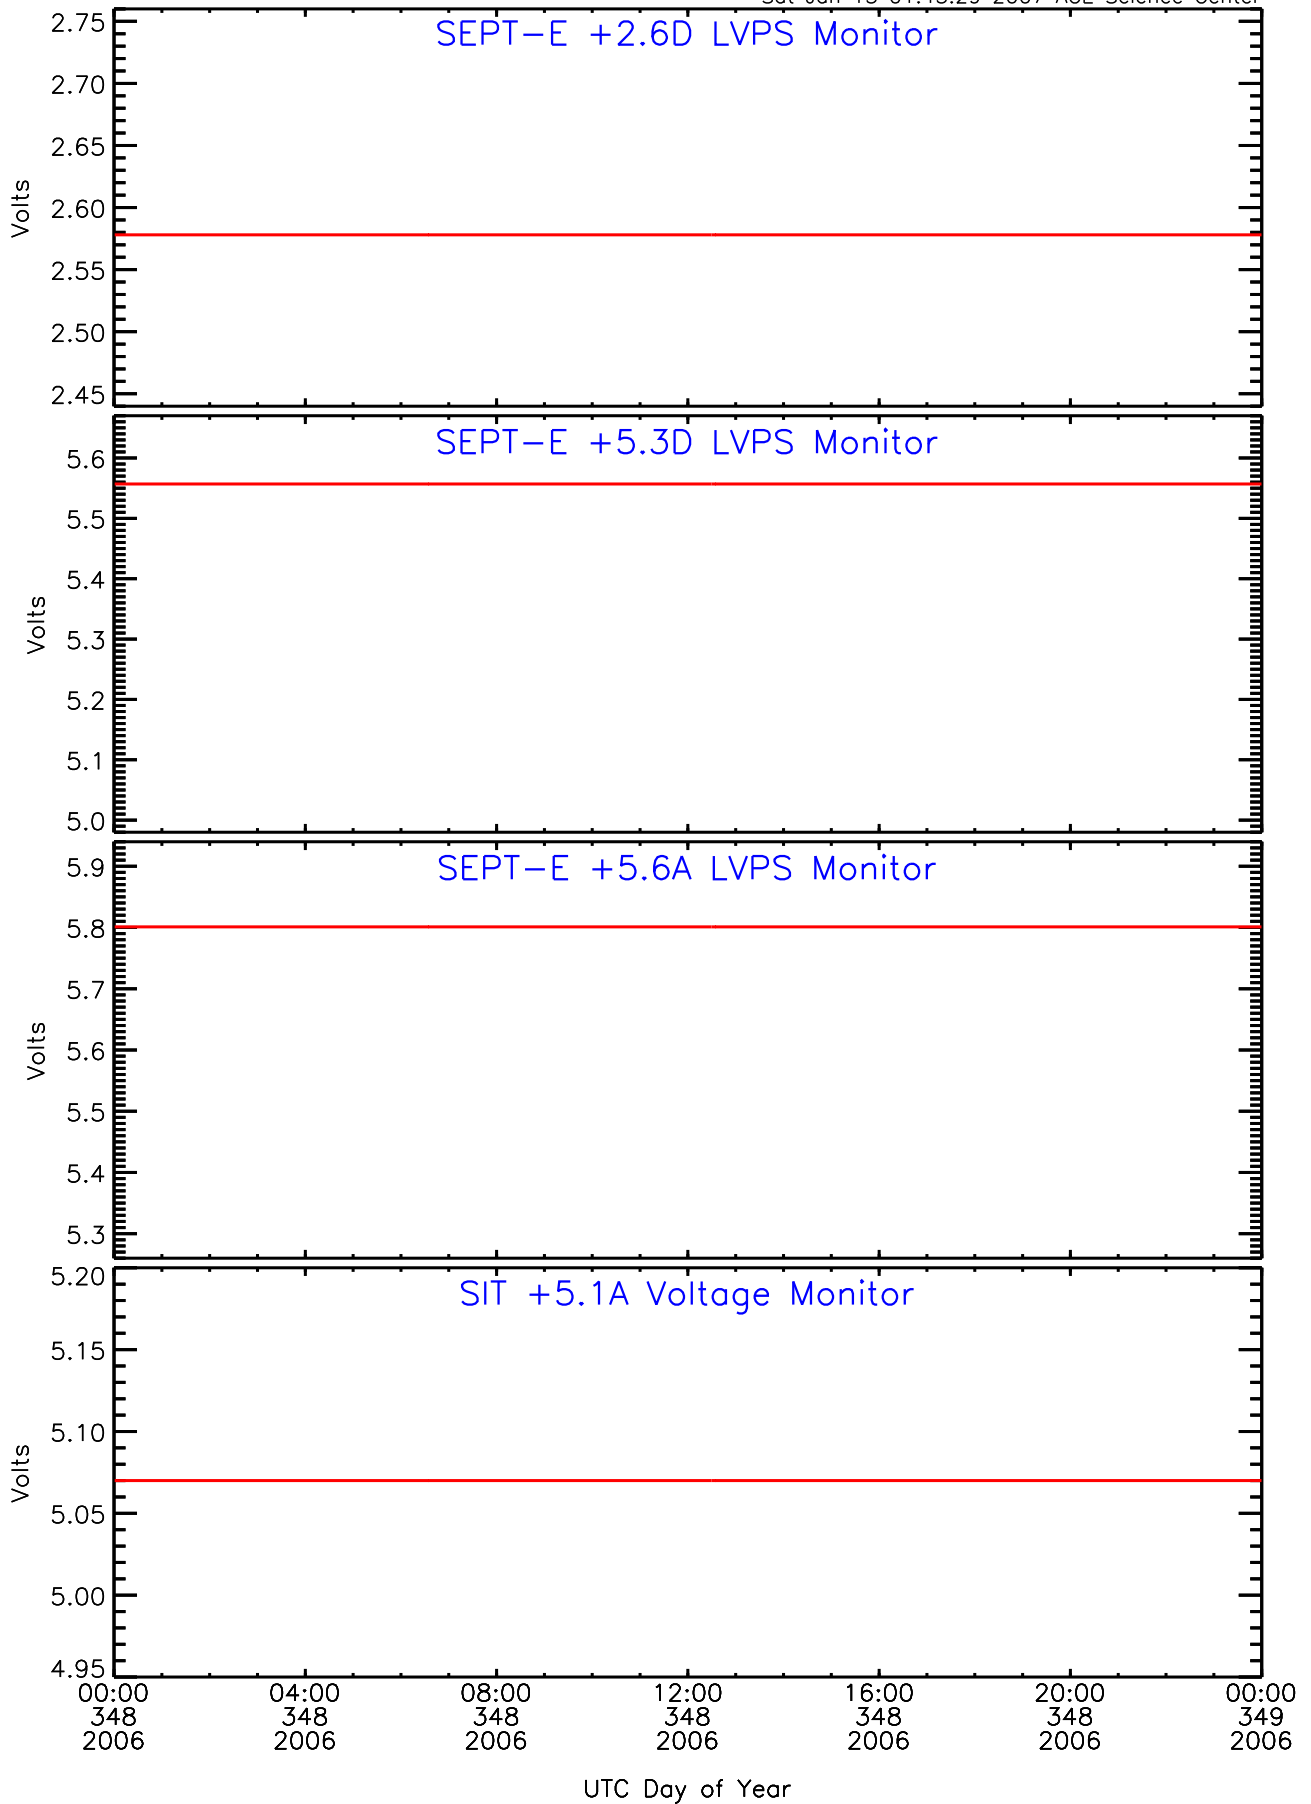

SEP-Central ahead Housekeeping Data for 2006-348

Sat Jan 13 01:43:17 2007 ACE Science Center

SEP-Central ahead Housekeeping Data for 2006-348

Sat Jan 13 01:43:20 2007 ACE Science Center

SEP-Central ahead Housekeeping Data for 2006-348

Sat Jan 13 01:43:23 2007 ACE Science Center

SEP-Central ahead Housekeeping Data for 2006-348

Sat Jan 13 01:43:26 2007 ACE Science Center

SEP-Central ahead Housekeeping Data for 2006-348

Sat Jan 13 01:43:29 2007 ACE Science Center