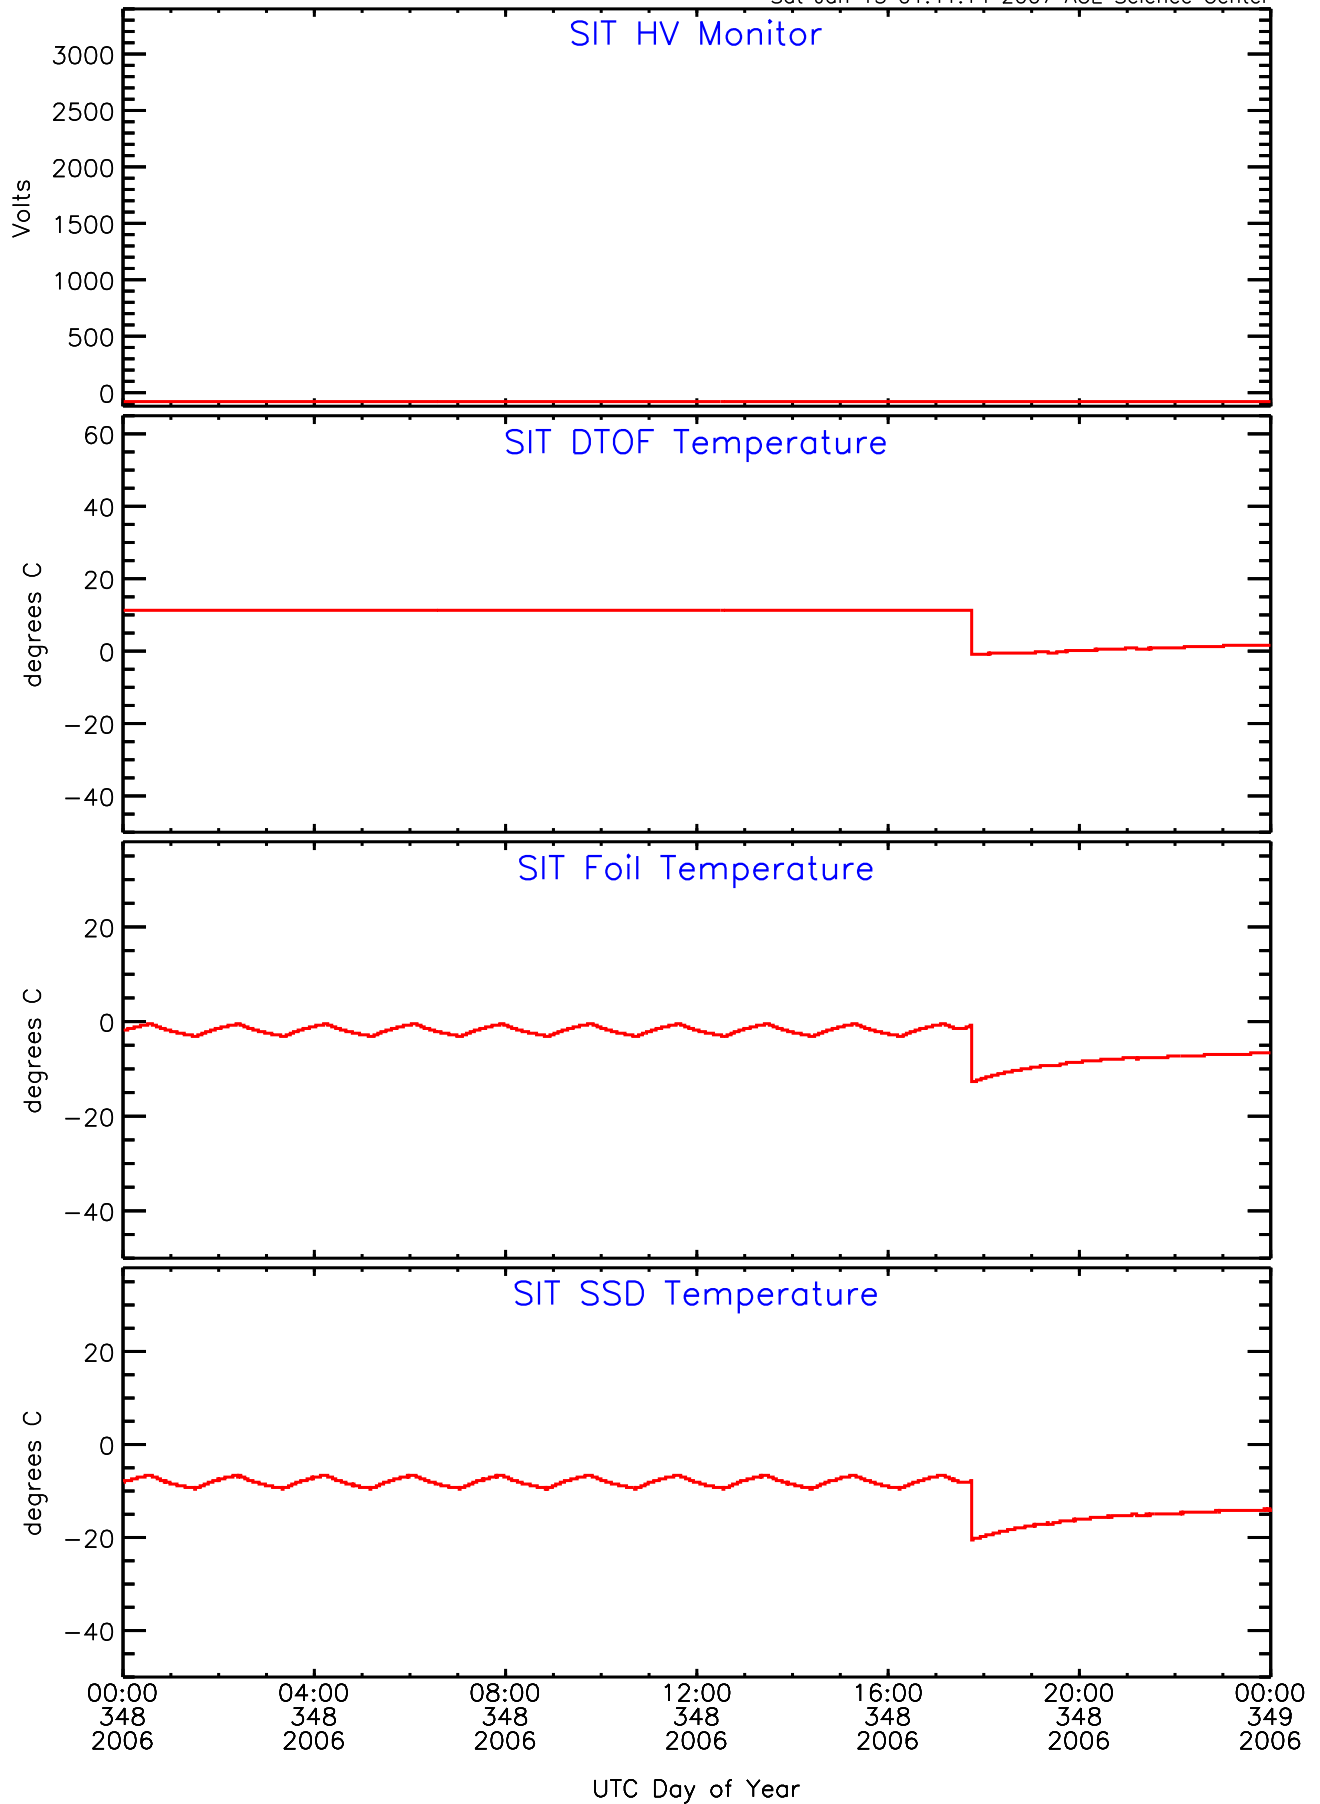

SIT ahead Housekeeping Data for 2006-348

Sat Jan 13 01:41:14 2007 ACE Science Center

SIT ahead Housekeeping Data for 2006-348

Sat Jan 13 01:41:17 2007 ACE Science Center

SIT ahead Housekeeping Data for 2006-348

Sat Jan 13 01:41:20 2007 ACE Science Center