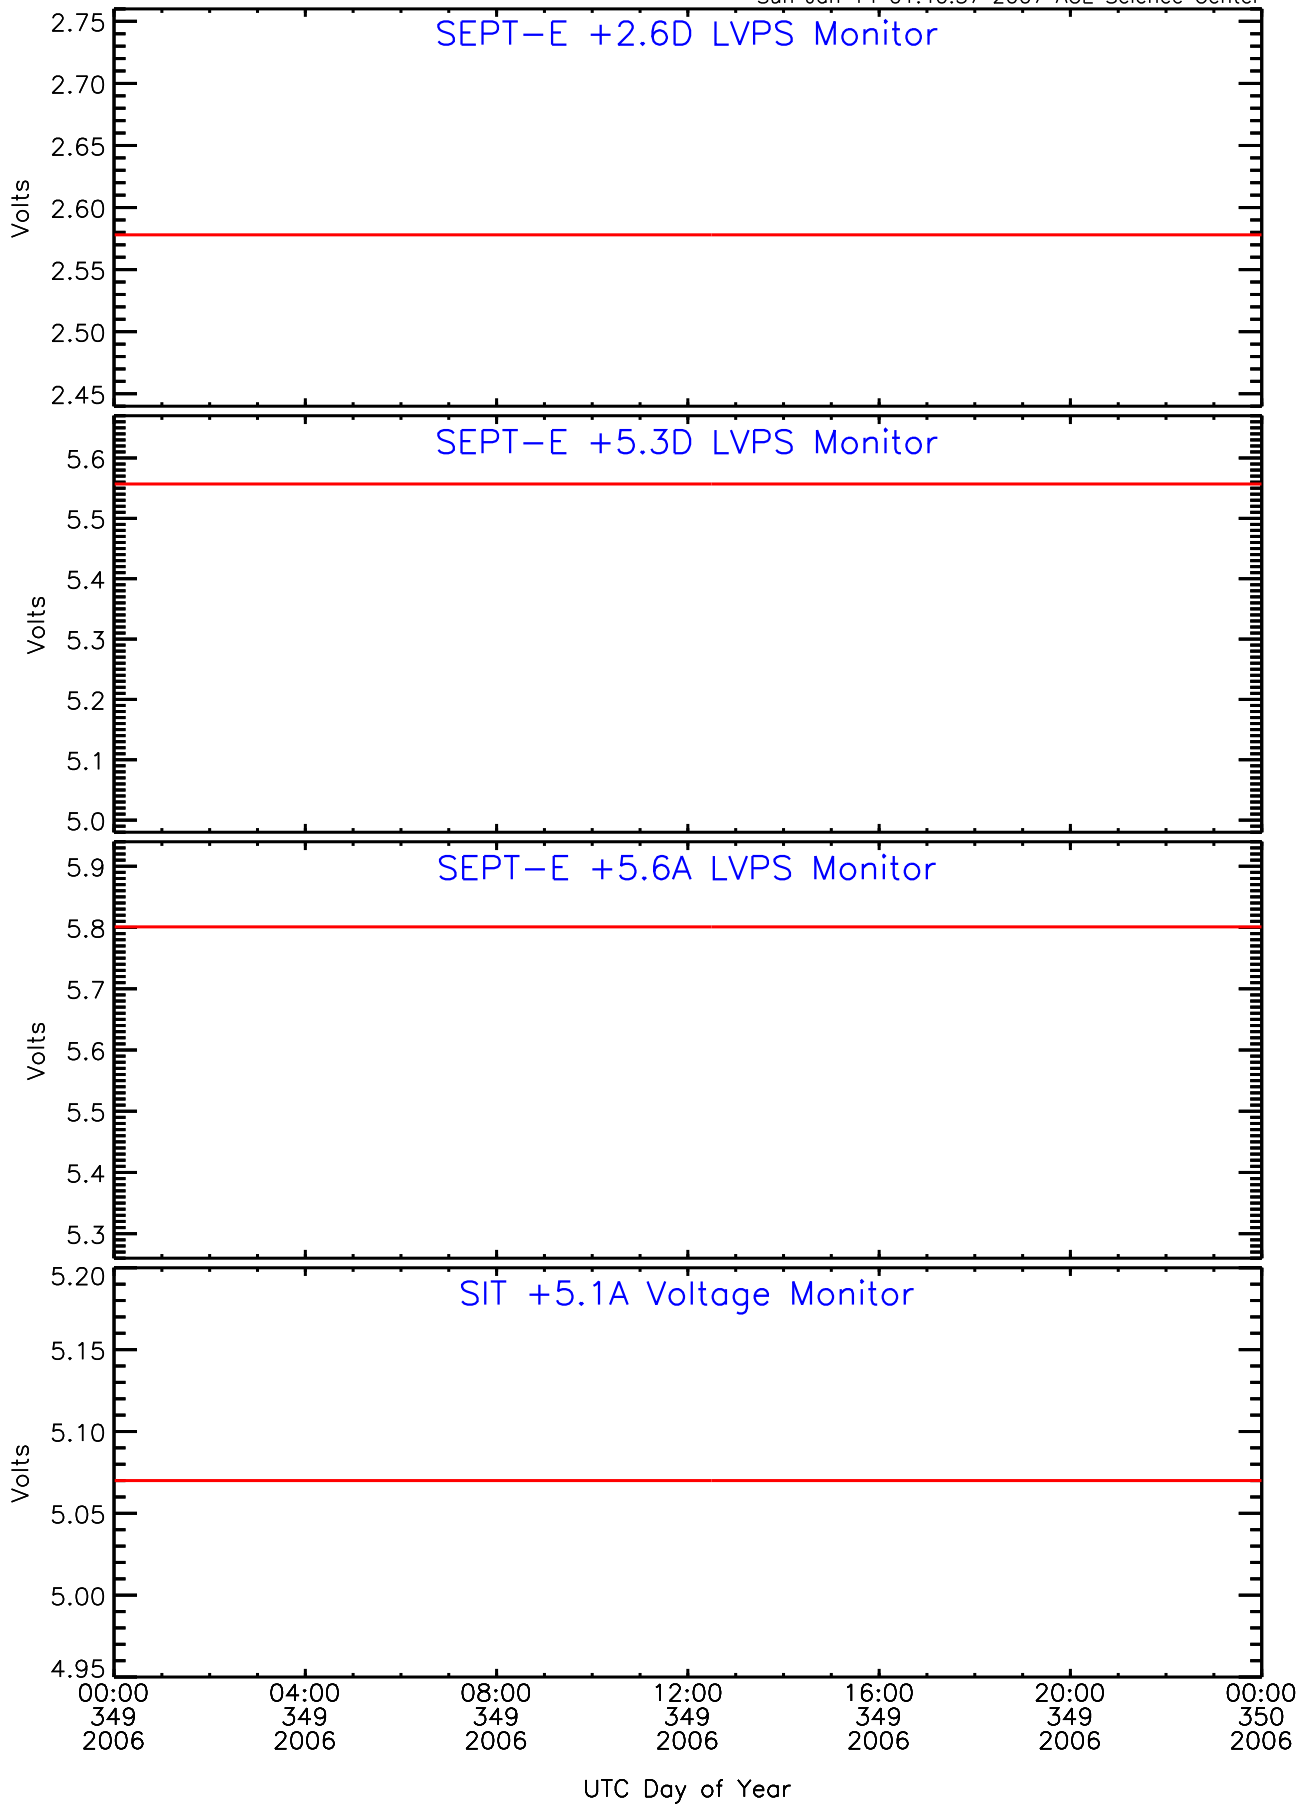

SEP-Central ahead Housekeeping Data for 2006-349

Sun Jan 14 01:40:26 2007 ACE Science Center

SEP-Central ahead Housekeeping Data for 2006-349

Sun Jan 14 01:40:28 2007 ACE Science Center

SEP-Central ahead Housekeeping Data for 2006-349

Sun Jan 14 01:40:31 2007 ACE Science Center

SEP-Central ahead Housekeeping Data for 2006-349

Sun Jan 14 01:40:34 2007 ACE Science Center

SEP-Central ahead Housekeeping Data for 2006-349

Sun Jan 14 01:40:37 2007 ACE Science Center