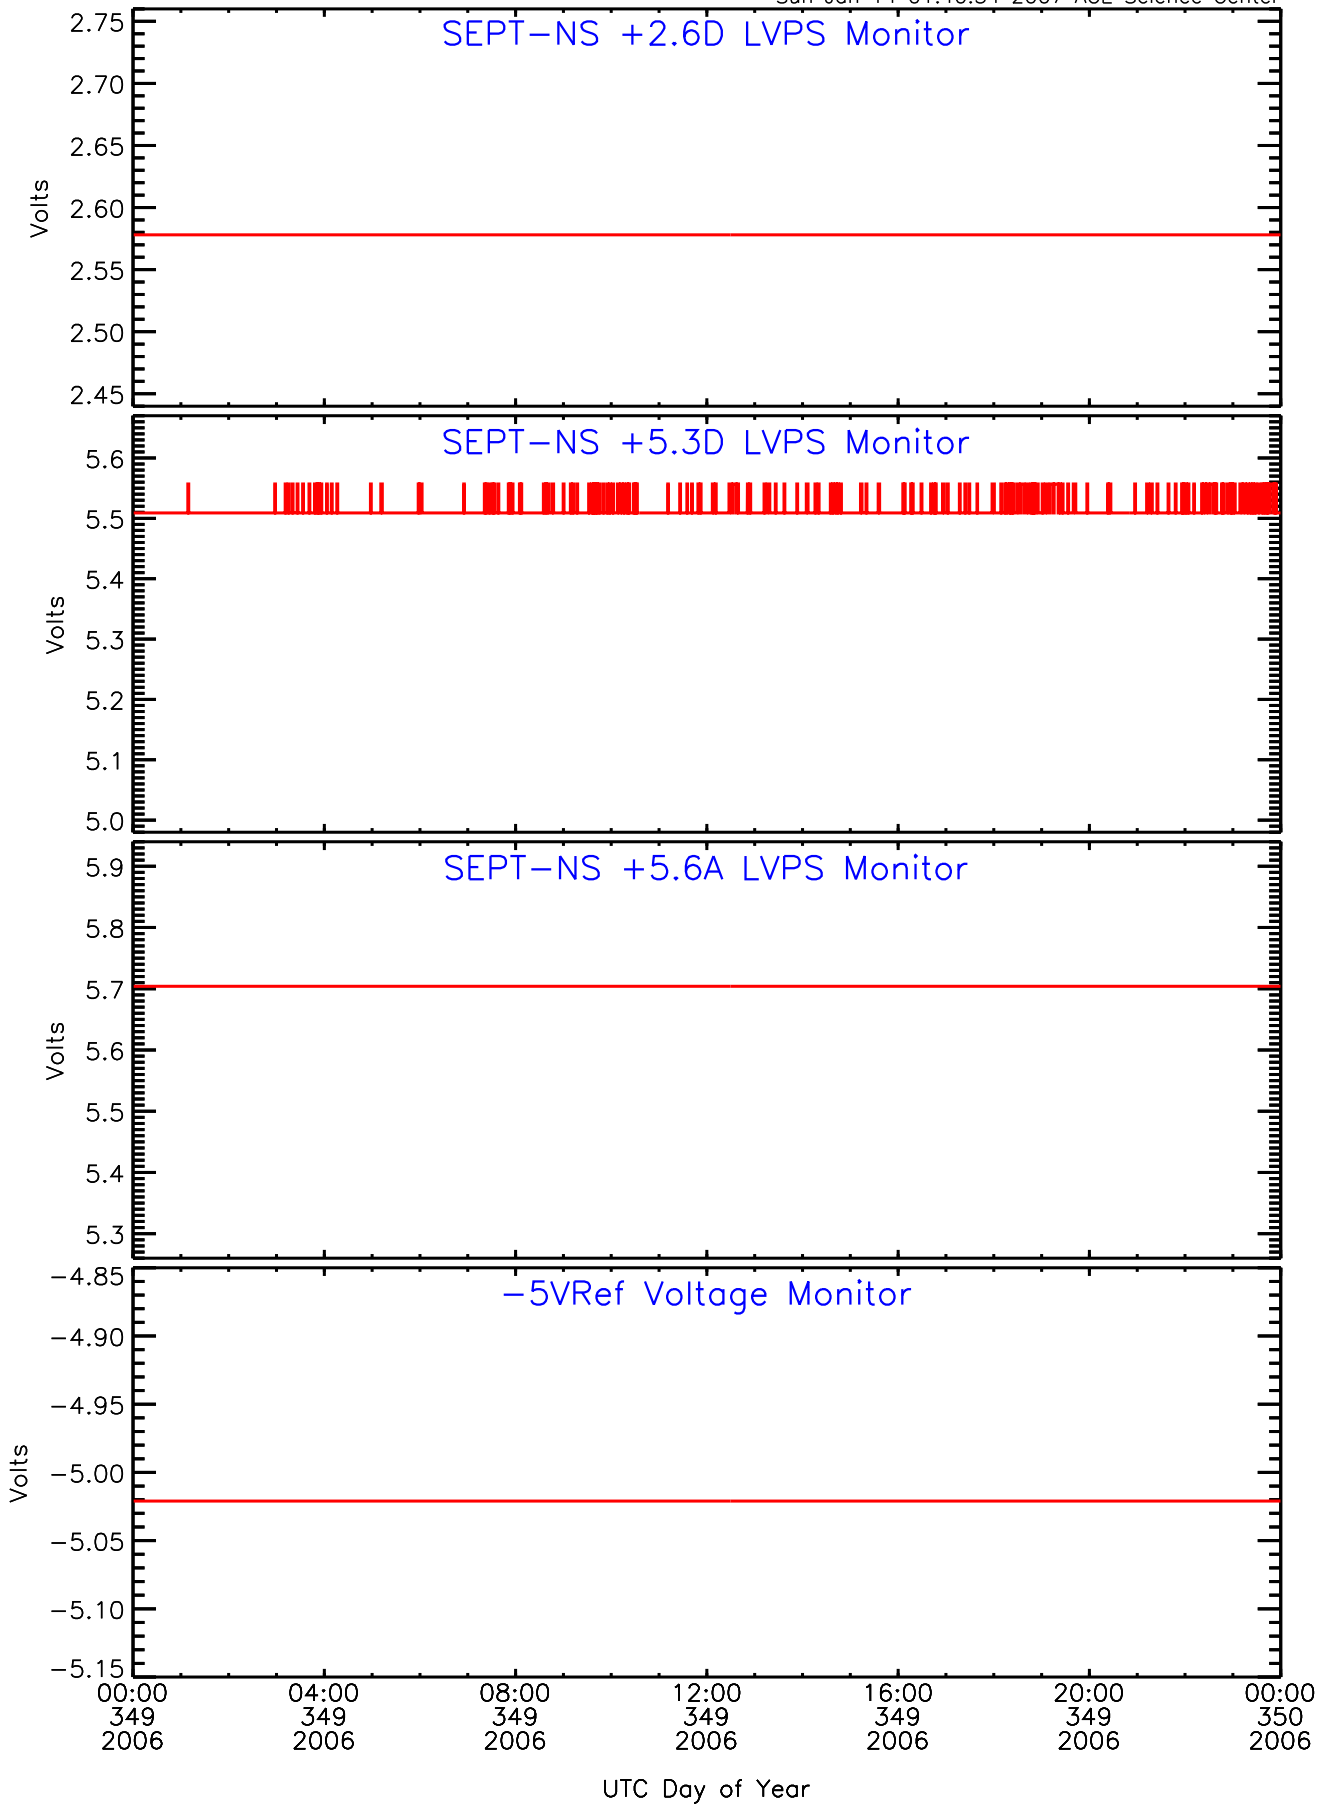

SEP-Central ahead Housekeeping Data for 2006-349

Sun Jan 14 01:40:26 2007 ACE Science Center

SEP-Central ahead Housekeeping Data for 2006-349

Sun Jan 14 01:40:28 2007 ACE Science Center

SEP-Central ahead Housekeeping Data for 2006-349

Sun Jan 14 01:40:31 2007 ACE Science Center

SEP-Central ahead Housekeeping Data for 2006-349

Sun Jan 14 01:40:34 2007 ACE Science Center

SEP-Central ahead Housekeeping Data for 2006-349

Sun Jan 14 01:40:37 2007 ACE Science Center

SEP-Central ahead Housekeeping Data for 2006-349

Sun Jan 14 01:40:40 2007 ACE Science Center