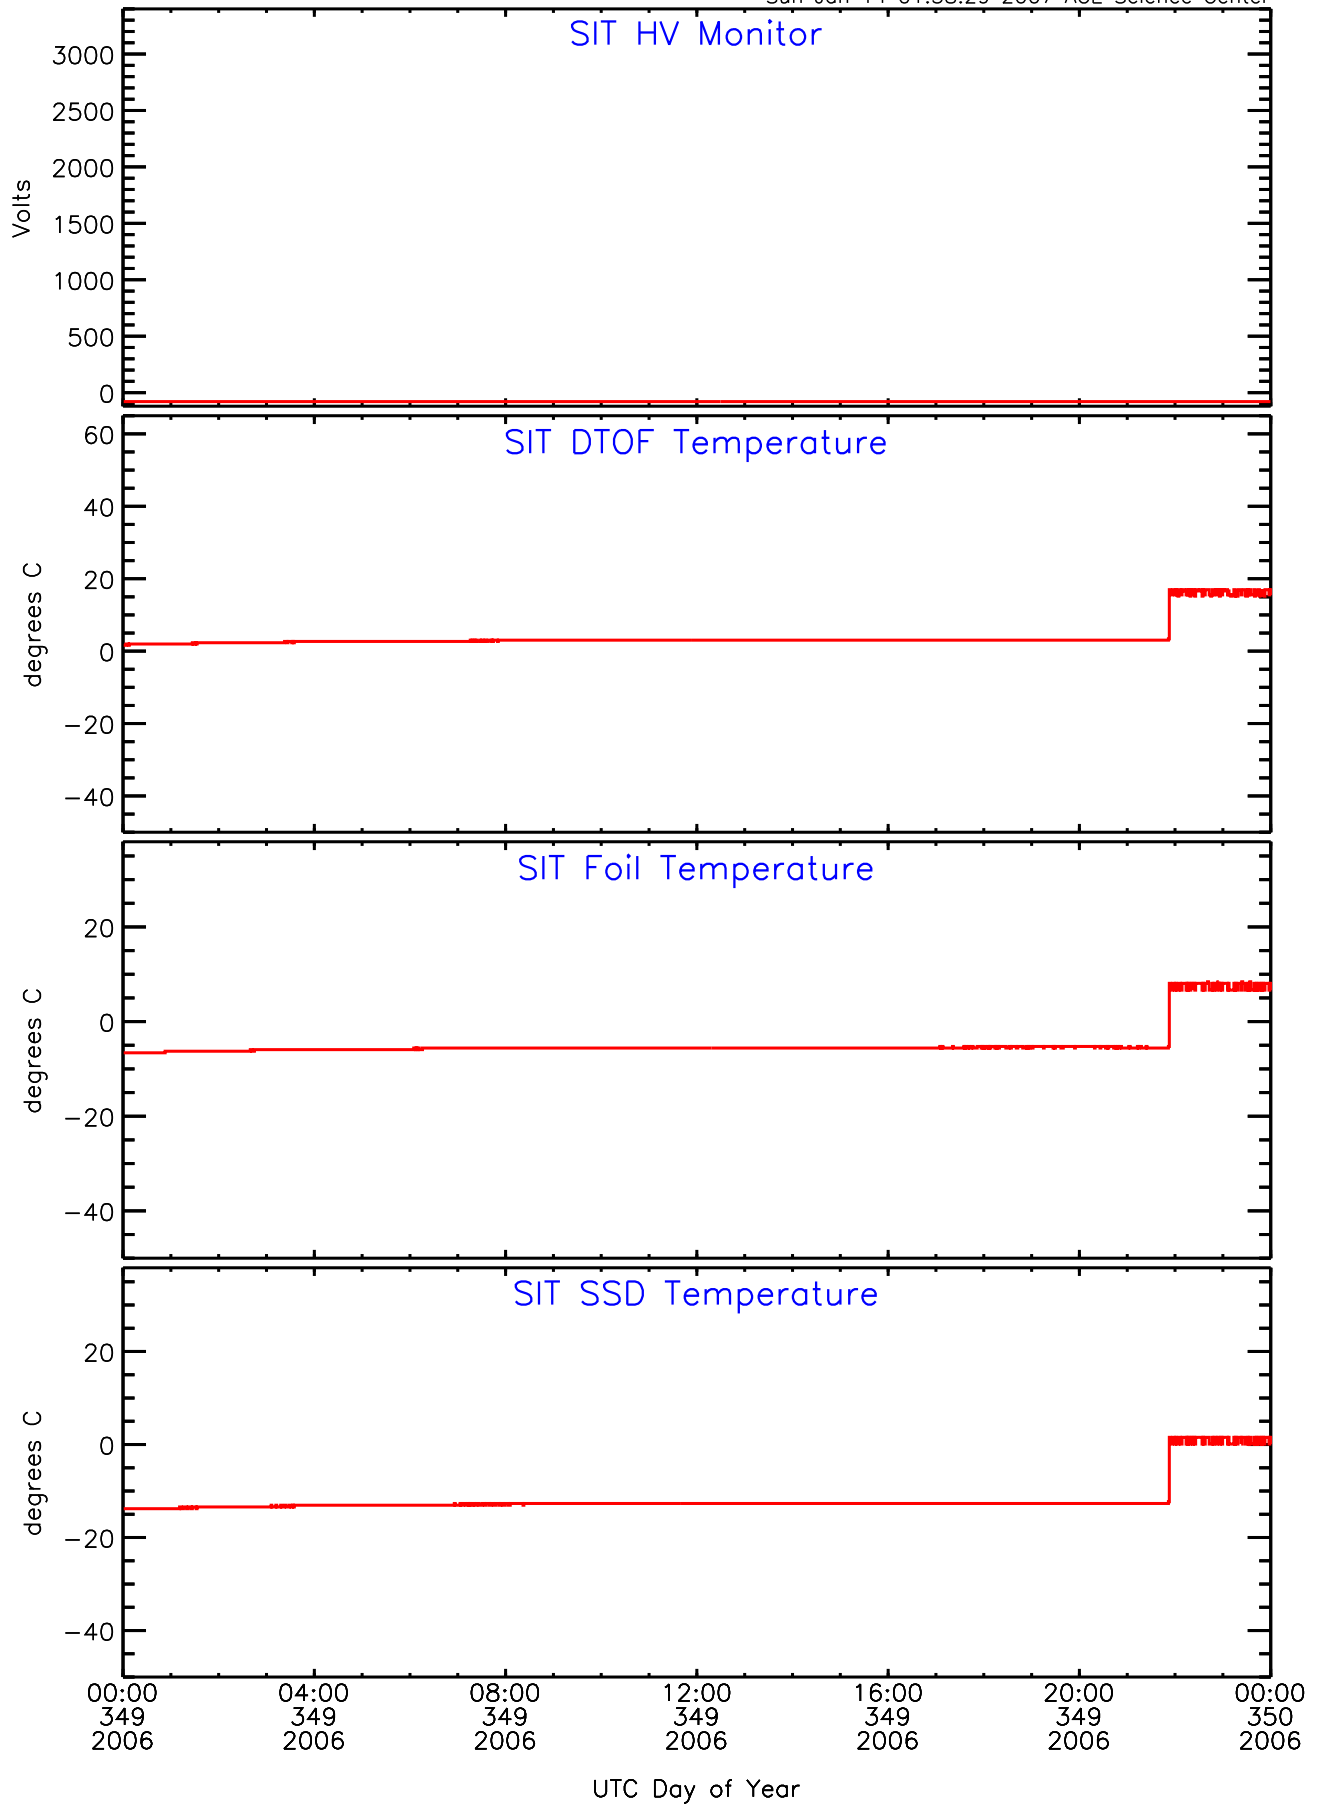

SIT ahead Housekeeping Data for 2006-349

Sun Jan 14 01:38:29 2007 ACE Science Center

SIT ahead Housekeeping Data for 2006-349

Sun Jan 14 01:38:32 2007 ACE Science Center

SIT ahead Housekeeping Data for 2006-349

Sun Jan 14 01:38:35 2007 ACE Science Center