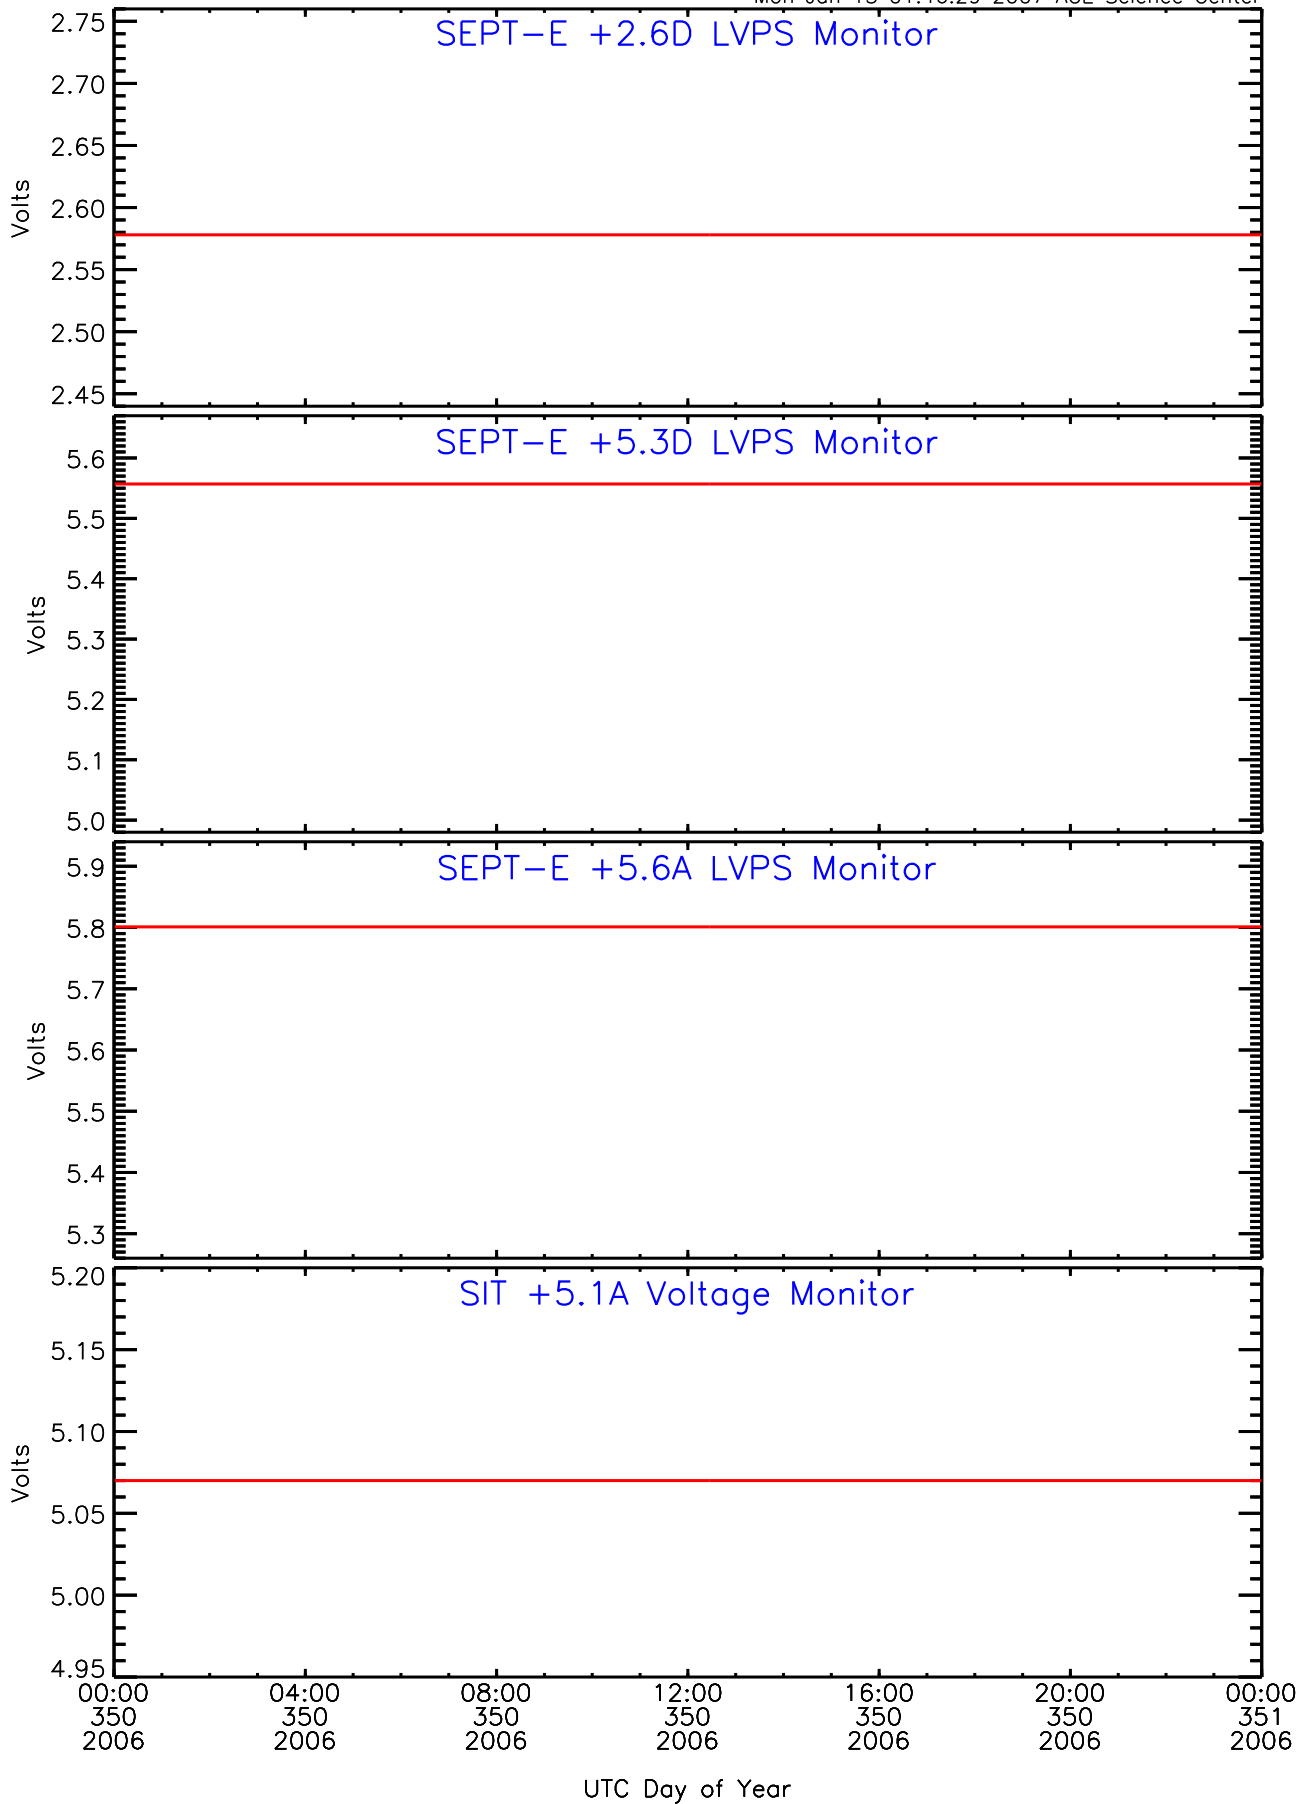

SEP-Central ahead Housekeeping Data for 2006-350

Mon Jan 15 01:46:29 2007 ACE Science Center