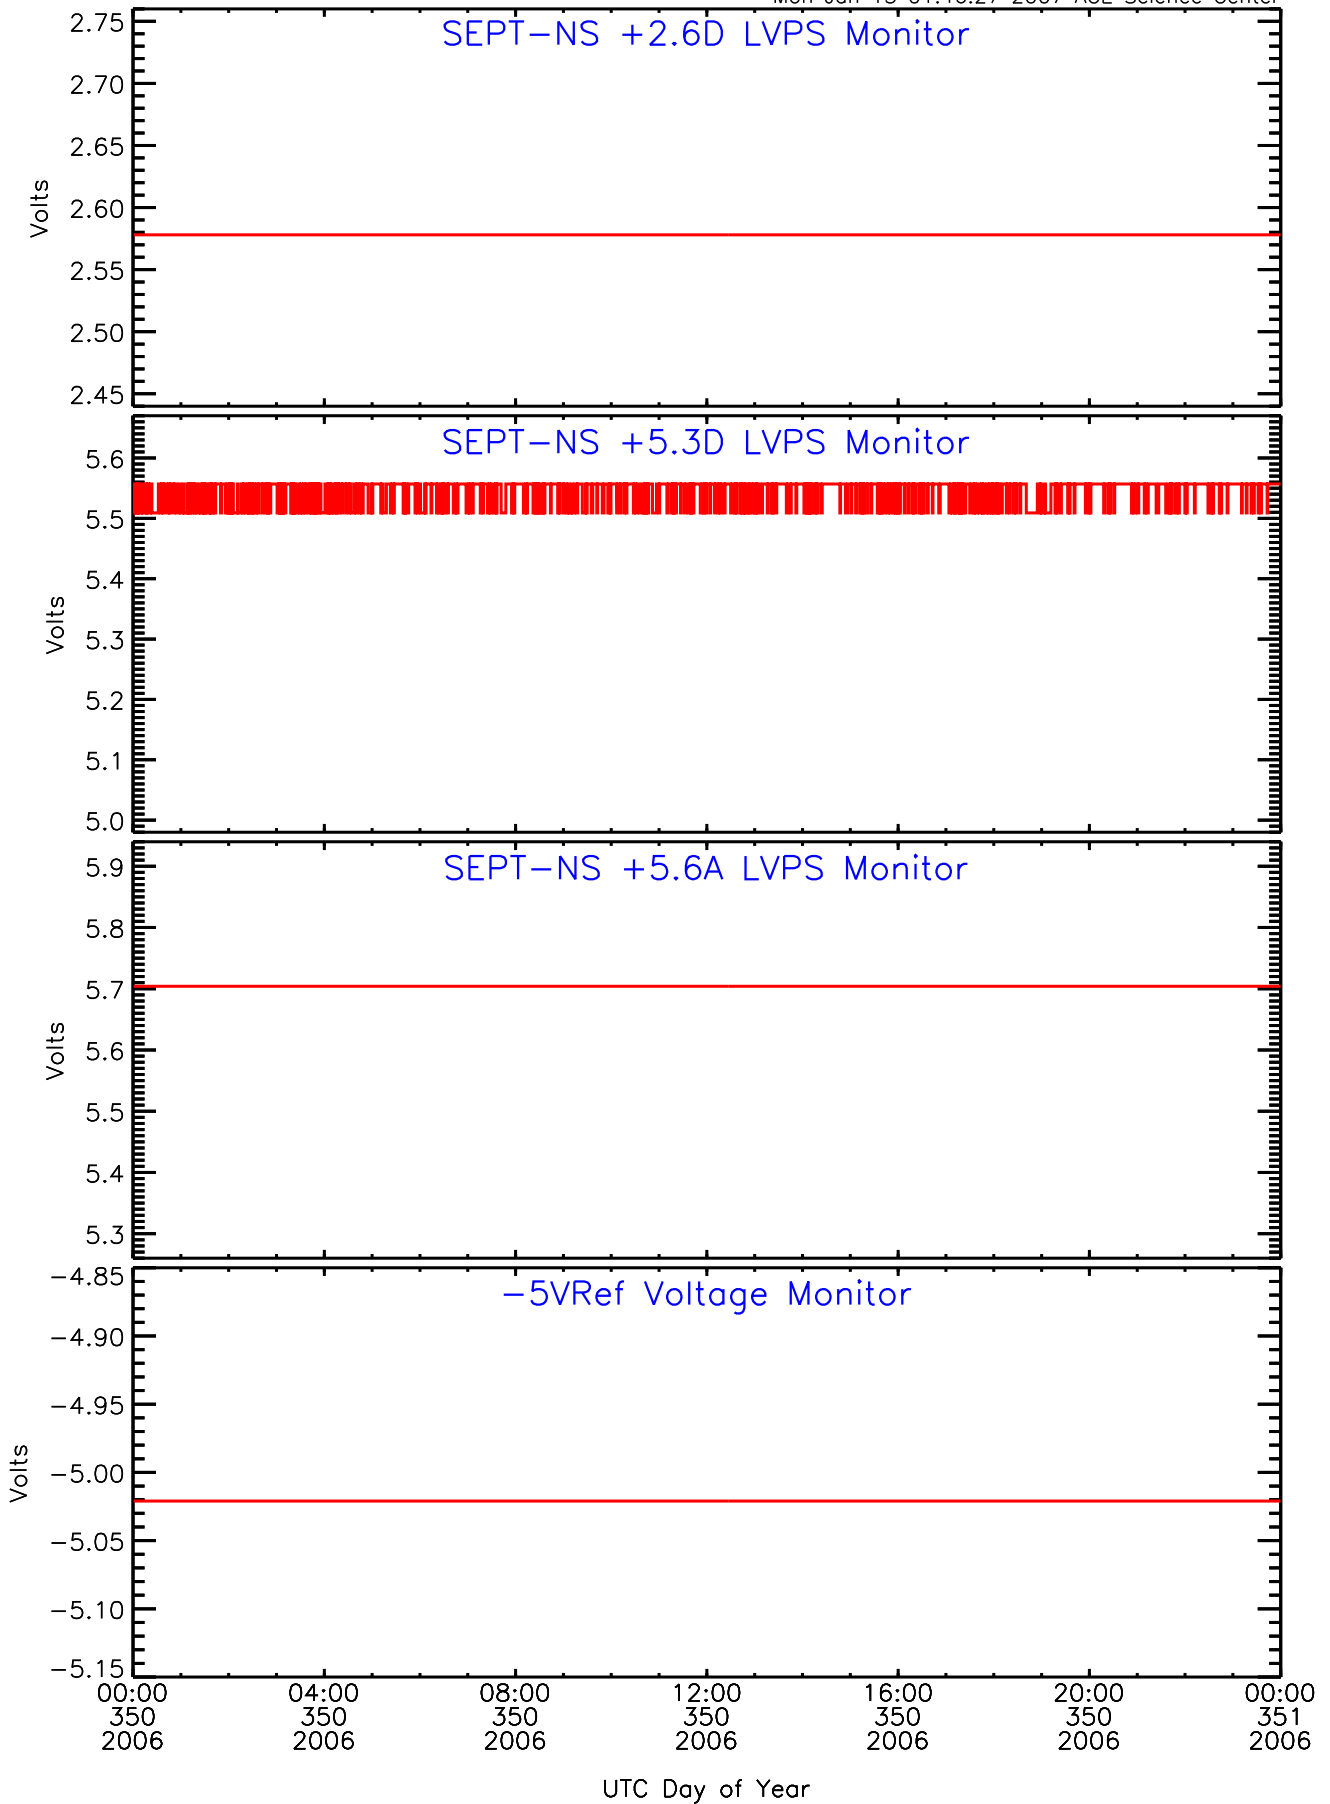

SEP-Central ahead Housekeeping Data for 2006-350

Mon Jan 15 01:46:27 2007 ACE Science Center