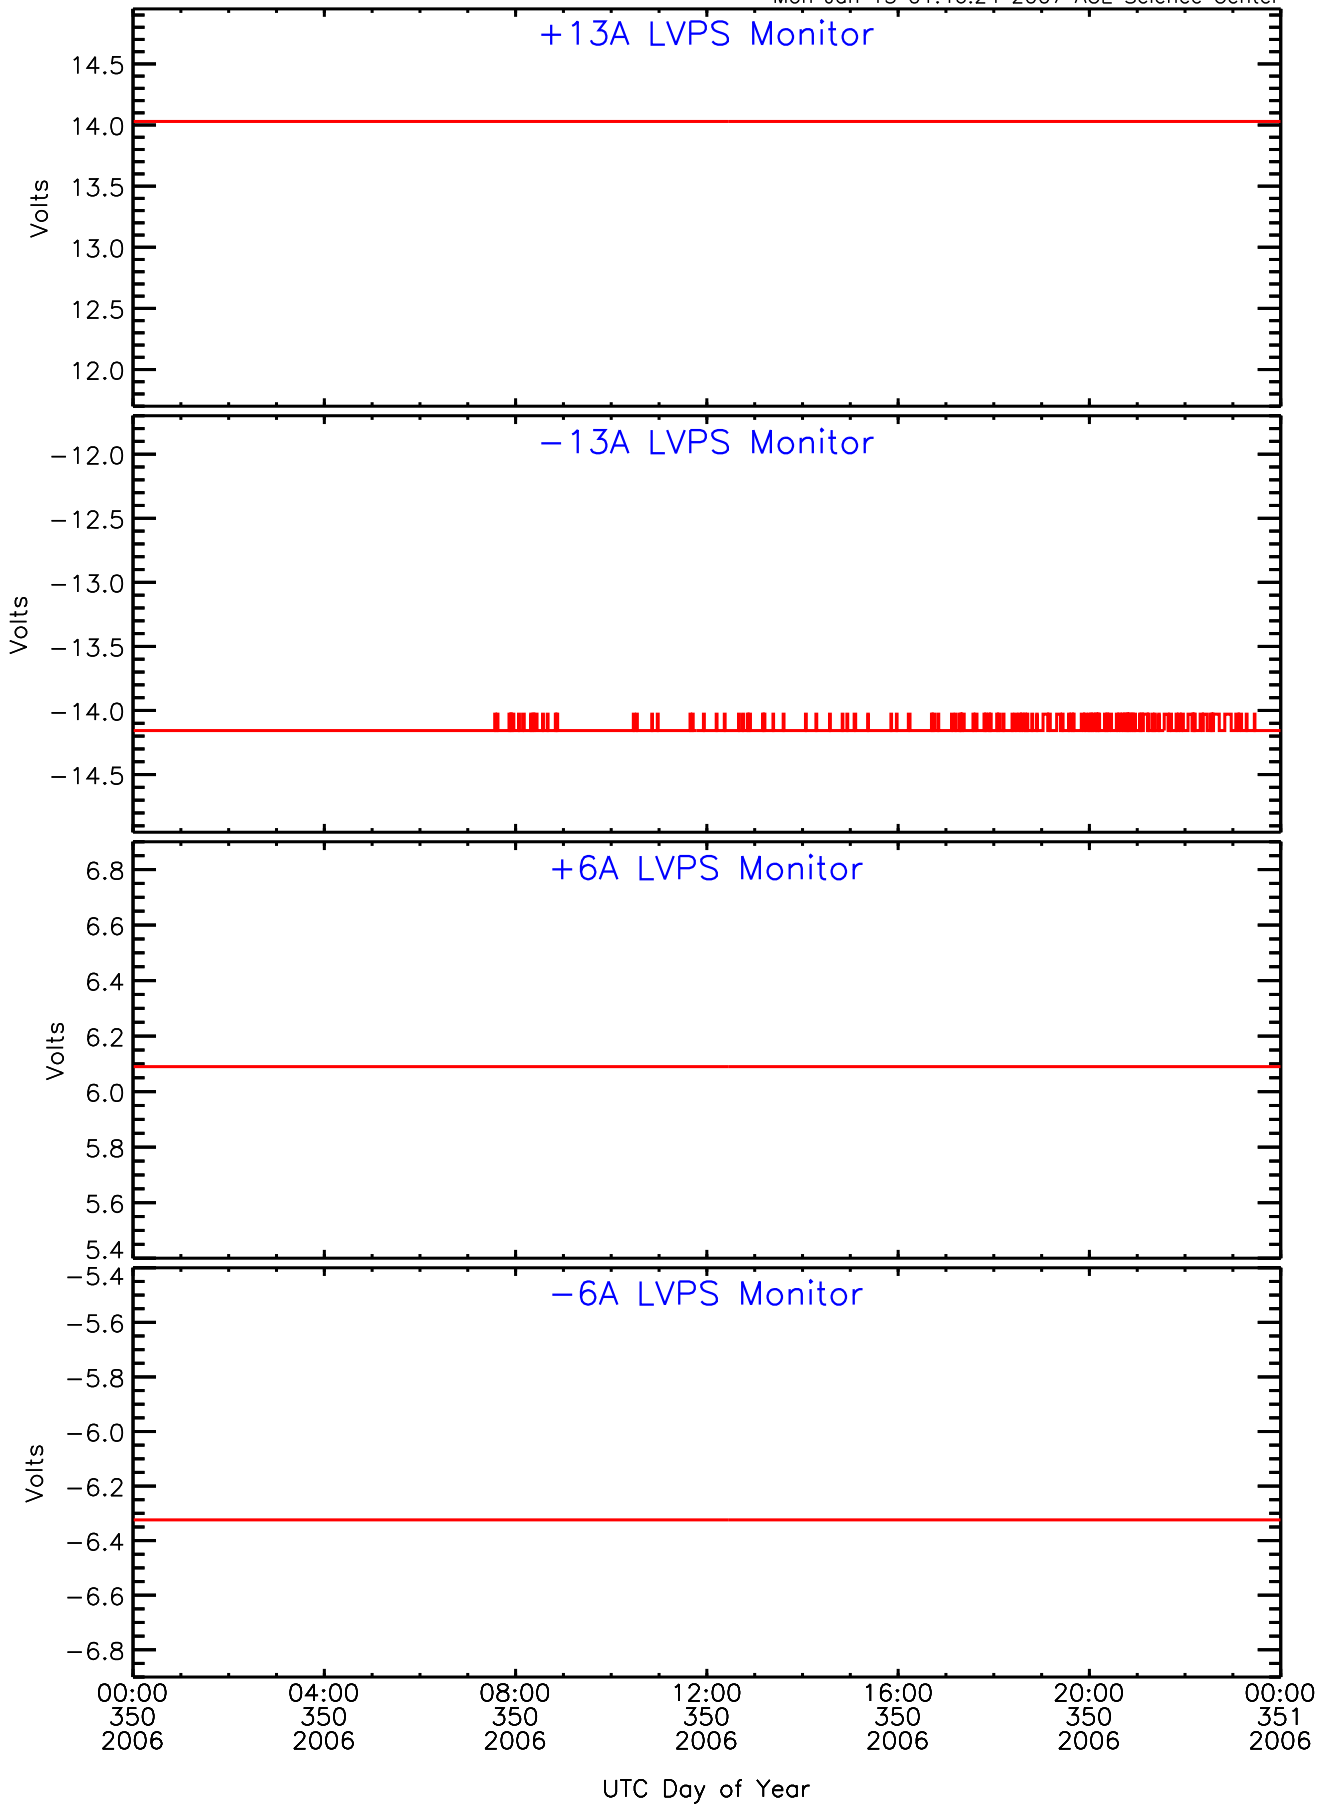

SEP-Central ahead Housekeeping Data for 2006-350

Mon Jan 15 01:46:24 2007 ACE Science Center