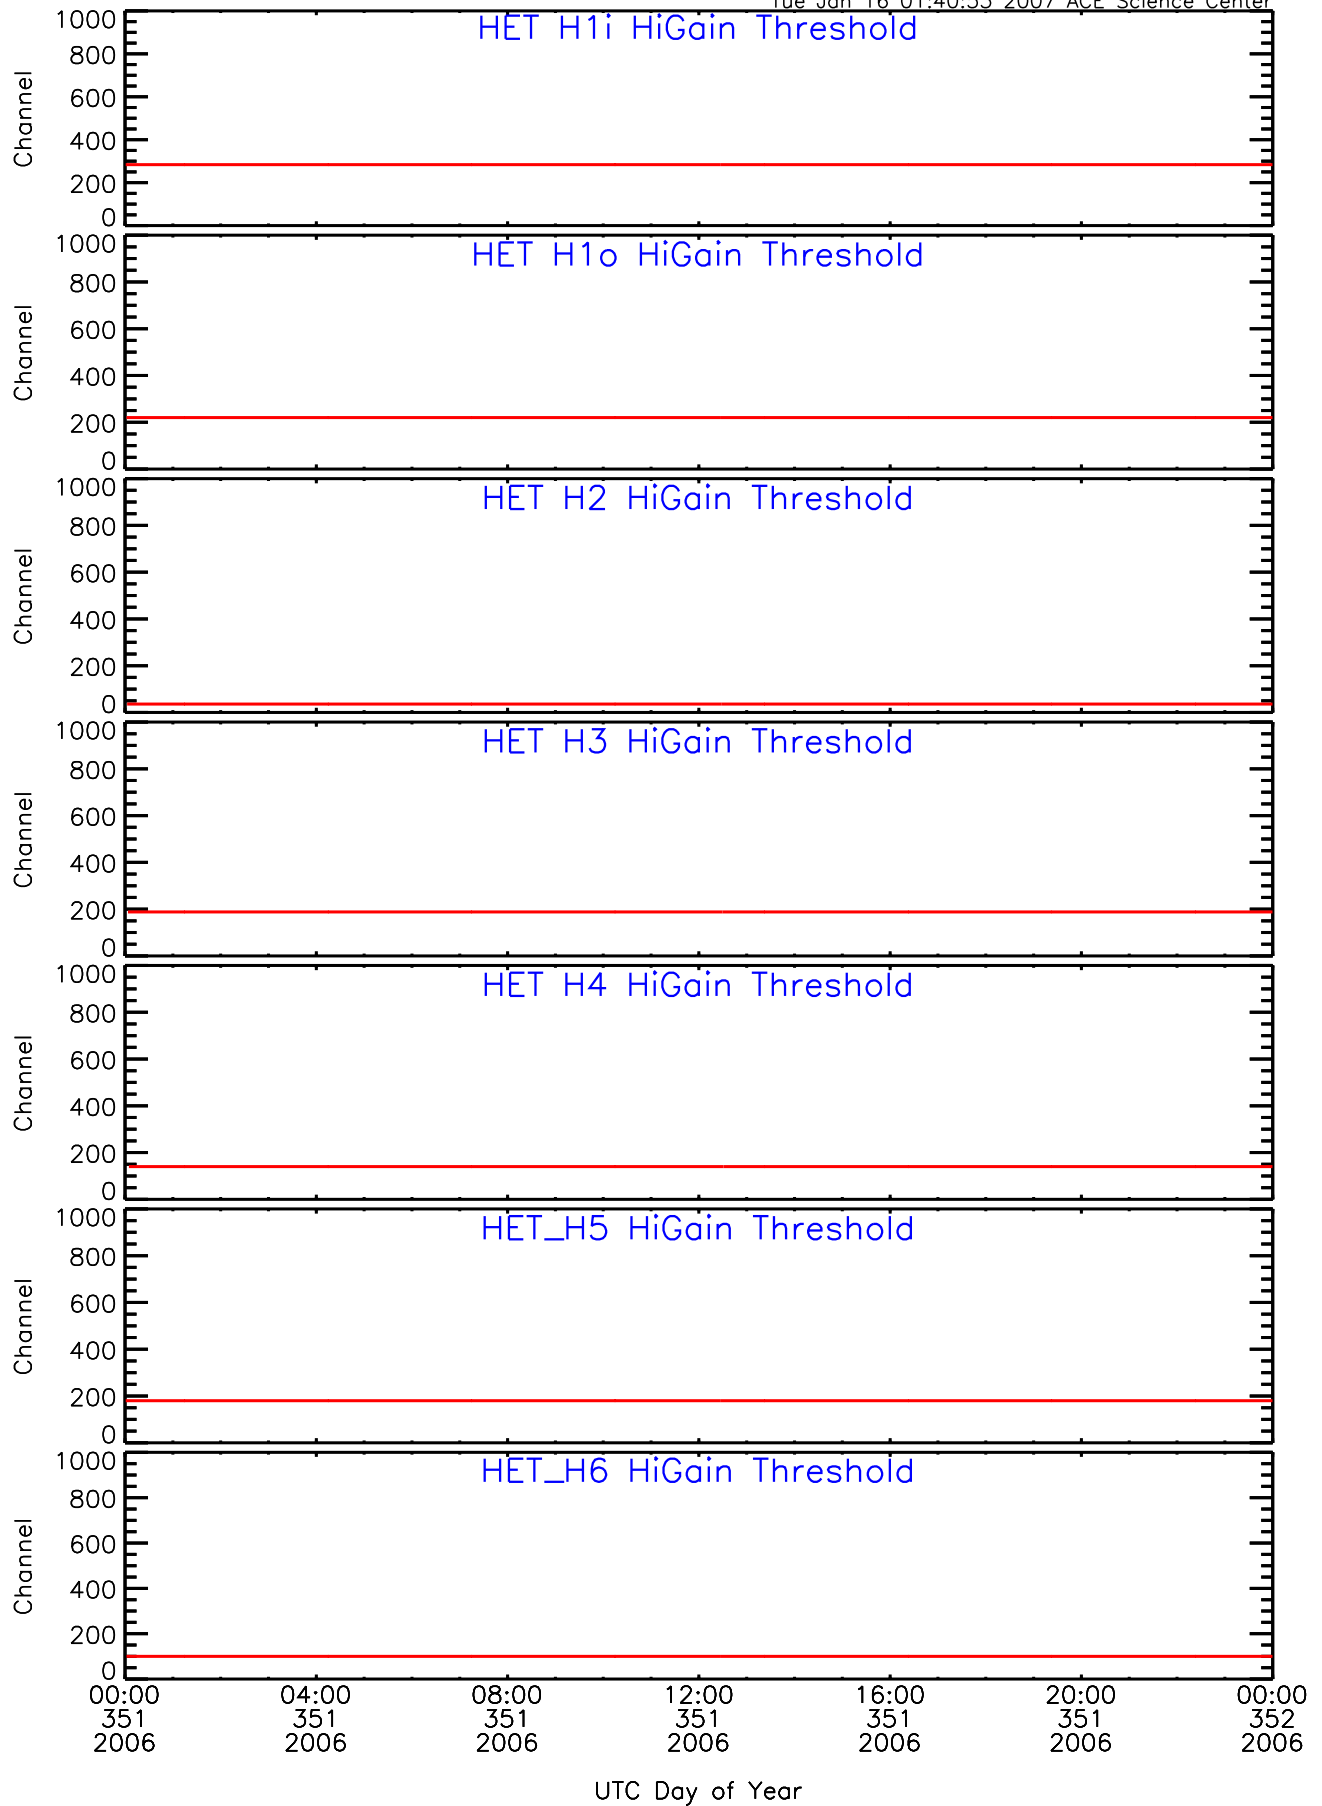

HET ahead Housekeeping Data for 2006-351

Tue Jan 16 01:40:48 2007 ACE Science Center

HET ahead Housekeeping Data for 2006-351

Tue Jan 16 01:40:53 2007 ACE Science Center

HET ahead Housekeeping Data for 2006-351

Tue Jan 16 01:40:58 2007 ACE Science Center

HET ahead Housekeeping Data for 2006-351

Tue Jan 16 01:41:03 2007 ACE Science Center