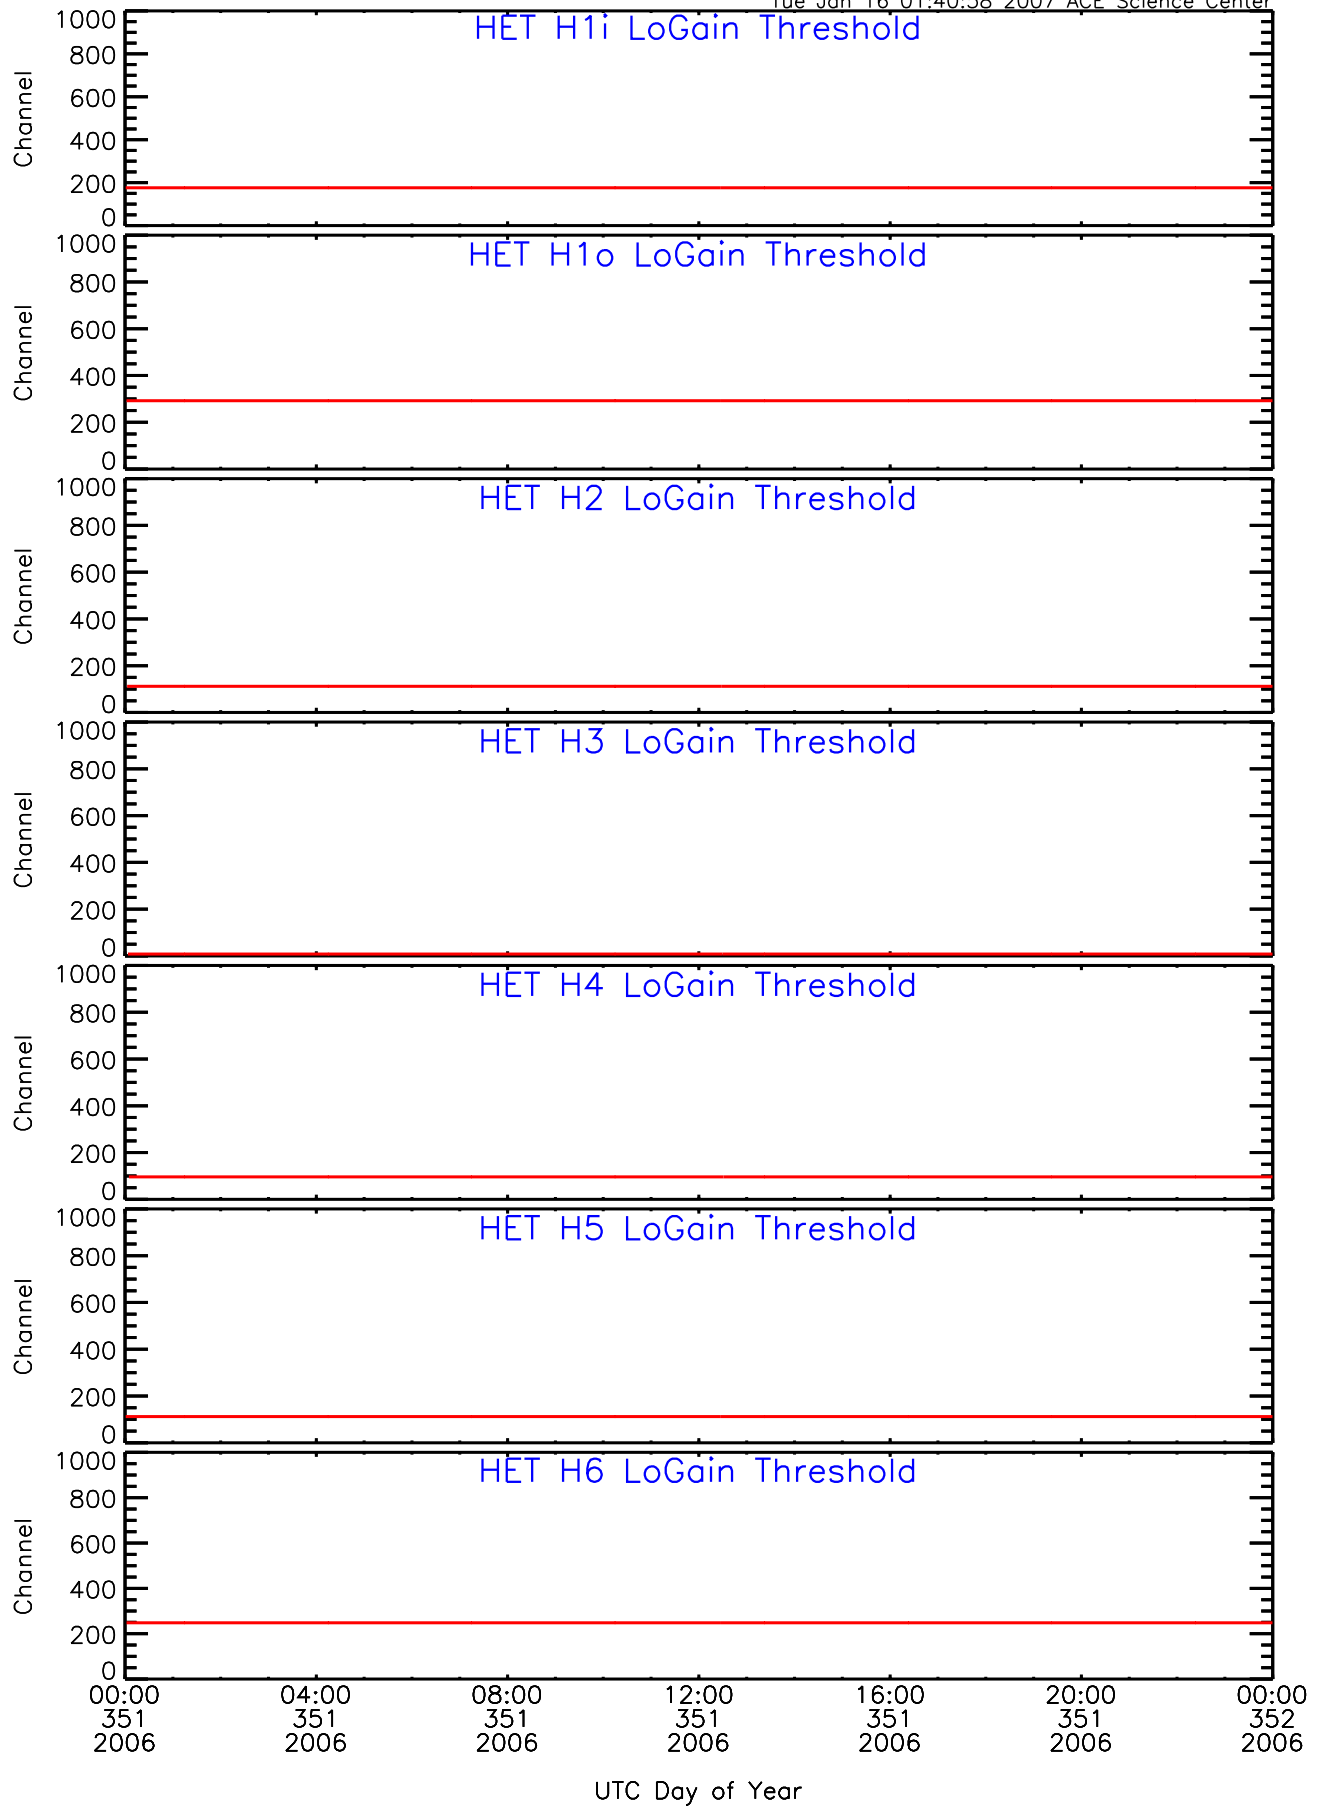

HET ahead Housekeeping Data for 2006-351

Tue Jan 16 01:40:48 2007 ACE Science Center

HET ahead Housekeeping Data for 2006-351

Tue Jan 16 01:40:53 2007 ACE Science Center

HET ahead Housekeeping Data for 2006-351

Tue Jan 16 01:40:58 2007 ACE Science Center

HET ahead Housekeeping Data for 2006-351

Tue Jan 16 01:41:03 2007 ACE Science Center