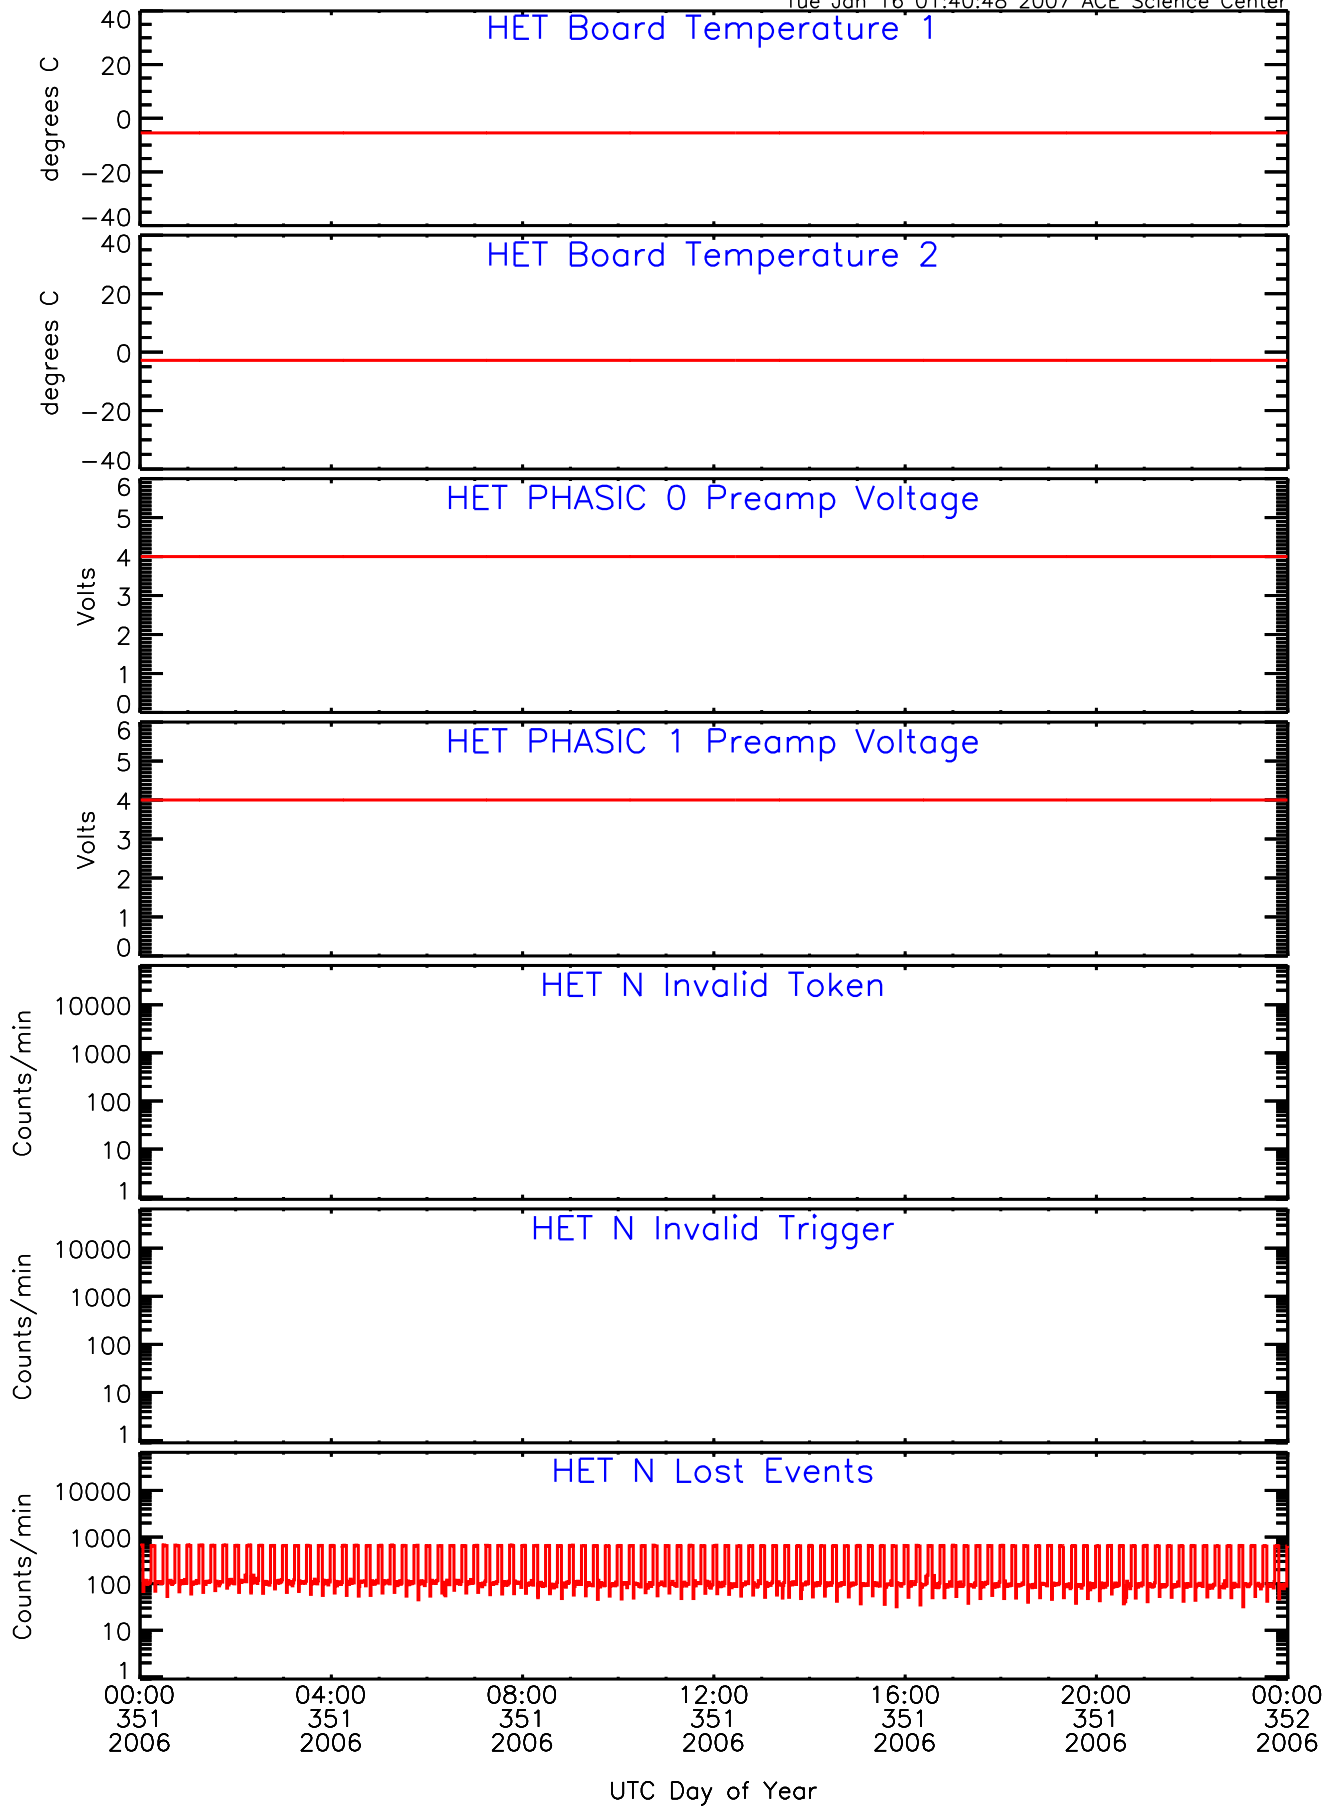

HET ahead Housekeeping Data for 2006-351

Tue Jan 16 01:40:48 2007 ACE Science Center

HET ahead Housekeeping Data for 2006-351

Tue Jan 16 01:40:53 2007 ACE Science Center

HET ahead Housekeeping Data for 2006-351

Tue Jan 16 01:40:58 2007 ACE Science Center

HET ahead Housekeeping Data for 2006-351

Tue Jan 16 01:41:03 2007 ACE Science Center