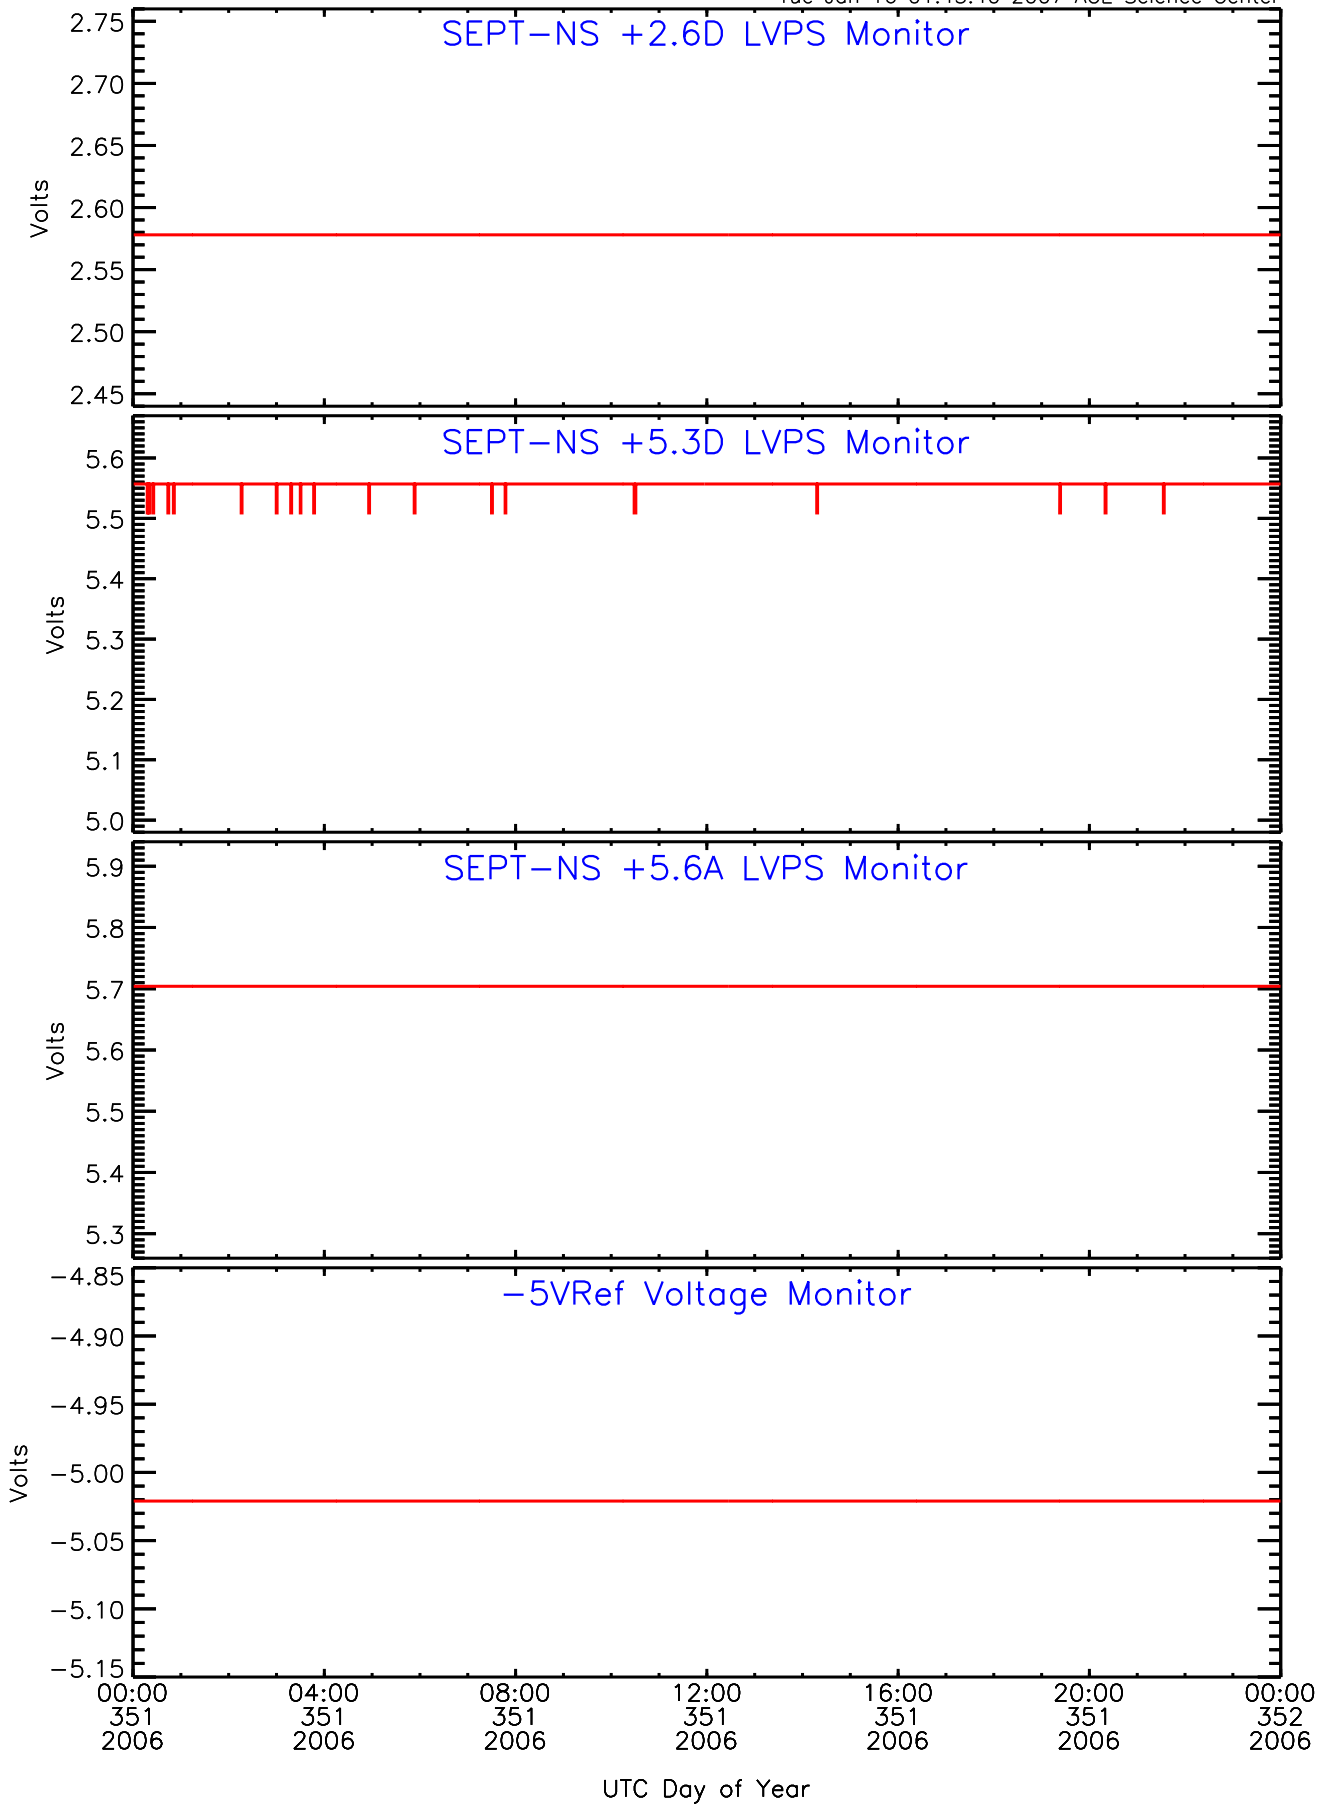

SEP-Central ahead Housekeeping Data for 2006-351

Tue Jan 16 01:43:31 2007 ACE Science Center

SEP-Central ahead Housekeeping Data for 2006-351

Tue Jan 16 01:43:34 2007 ACE Science Center

SEP-Central ahead Housekeeping Data for 2006-351

Tue Jan 16 01:43:37 2007 ACE Science Center

SEP-Central ahead Housekeeping Data for 2006-351

Tue Jan 16 01:43:40 2007 ACE Science Center

SEP-Central ahead Housekeeping Data for 2006-351

Tue Jan 16 01:43:42 2007 ACE Science Center