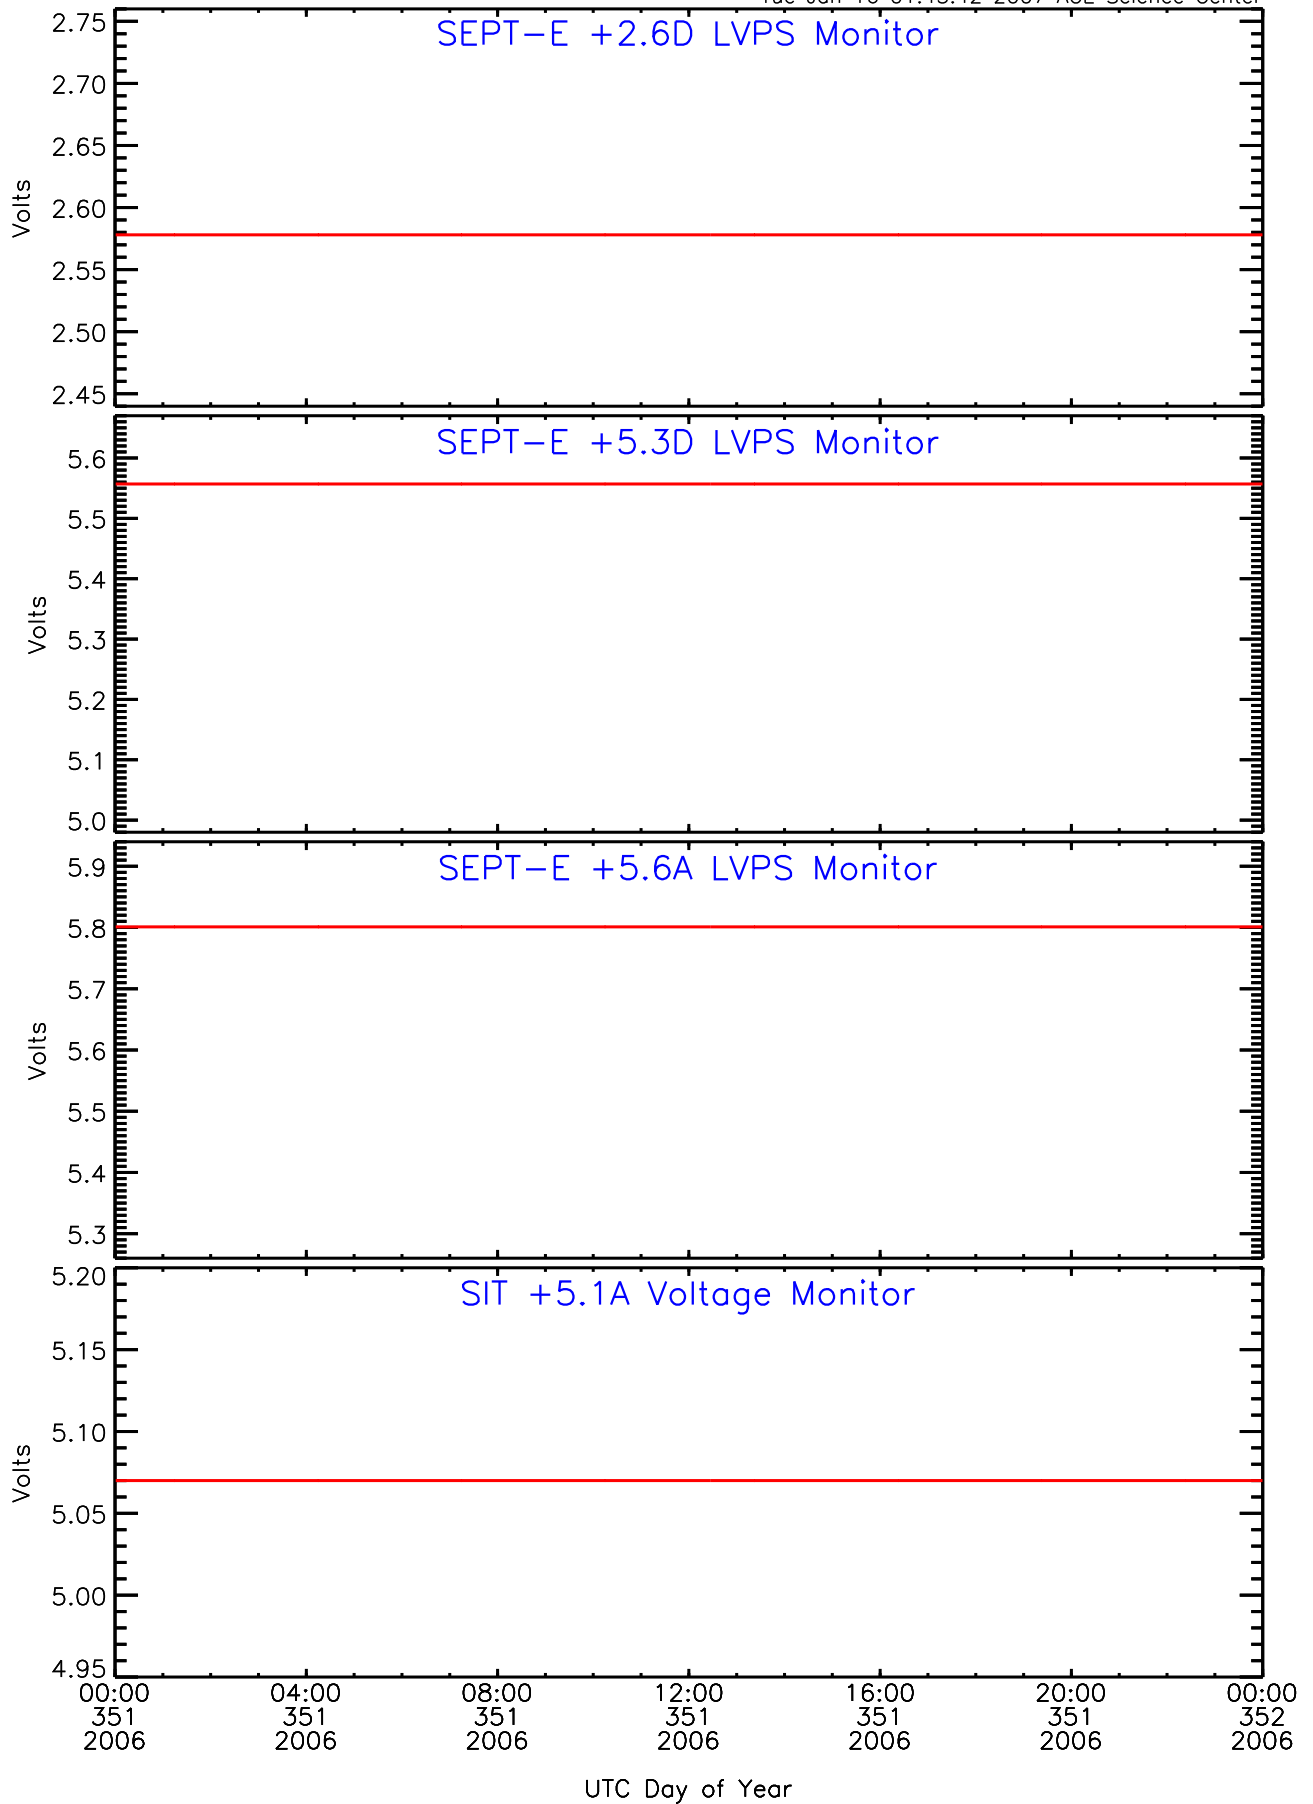

SEP-Central ahead Housekeeping Data for 2006-351

Tue Jan 16 01:43:31 2007 ACE Science Center

SEP-Central ahead Housekeeping Data for 2006-351

Tue Jan 16 01:43:34 2007 ACE Science Center

SEP-Central ahead Housekeeping Data for 2006-351

Tue Jan 16 01:43:37 2007 ACE Science Center

SEP-Central ahead Housekeeping Data for 2006-351

Tue Jan 16 01:43:40 2007 ACE Science Center

SEP-Central ahead Housekeeping Data for 2006-351

Tue Jan 16 01:43:42 2007 ACE Science Center