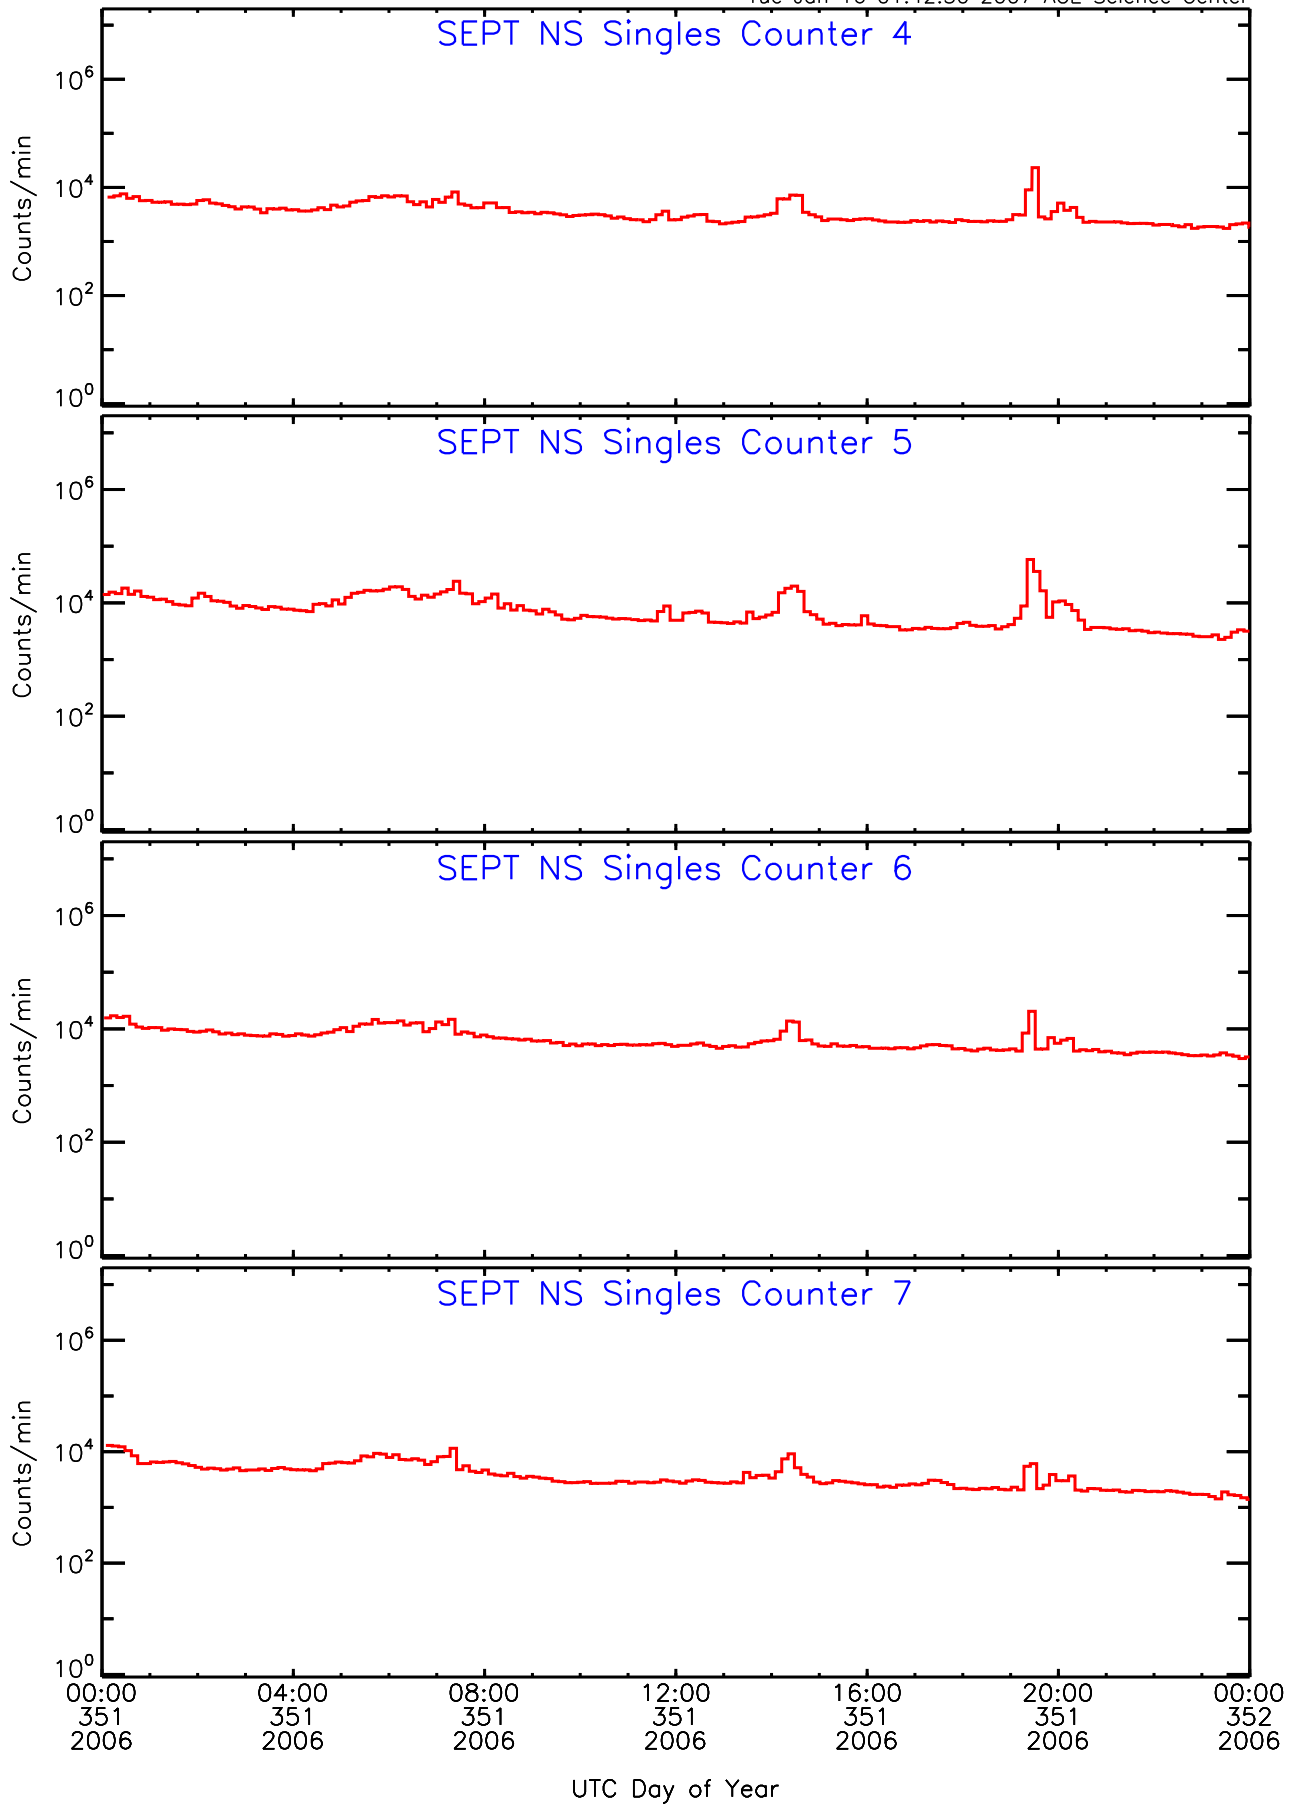

Tue Jan 16 01:42:21 2007 ACE Science Center

SEPT ahead Housekeeping Data for 2006-351

Tue Jan 16 01:42:24 2007 ACE Science Center

SEPT ahead Housekeeping Data for 2006-351

Tue Jan 16 01:42:27 2007 ACE Science Center

SEPT ahead Housekeeping Data for 2006-351

Tue Jan 16 01:42:30 2007 ACE Science Center

SEPT ahead Housekeeping Data for 2006-351

Tue Jan 16 01:42:33 2007 ACE Science Center

SEPT ahead Housekeeping Data for 2006-351