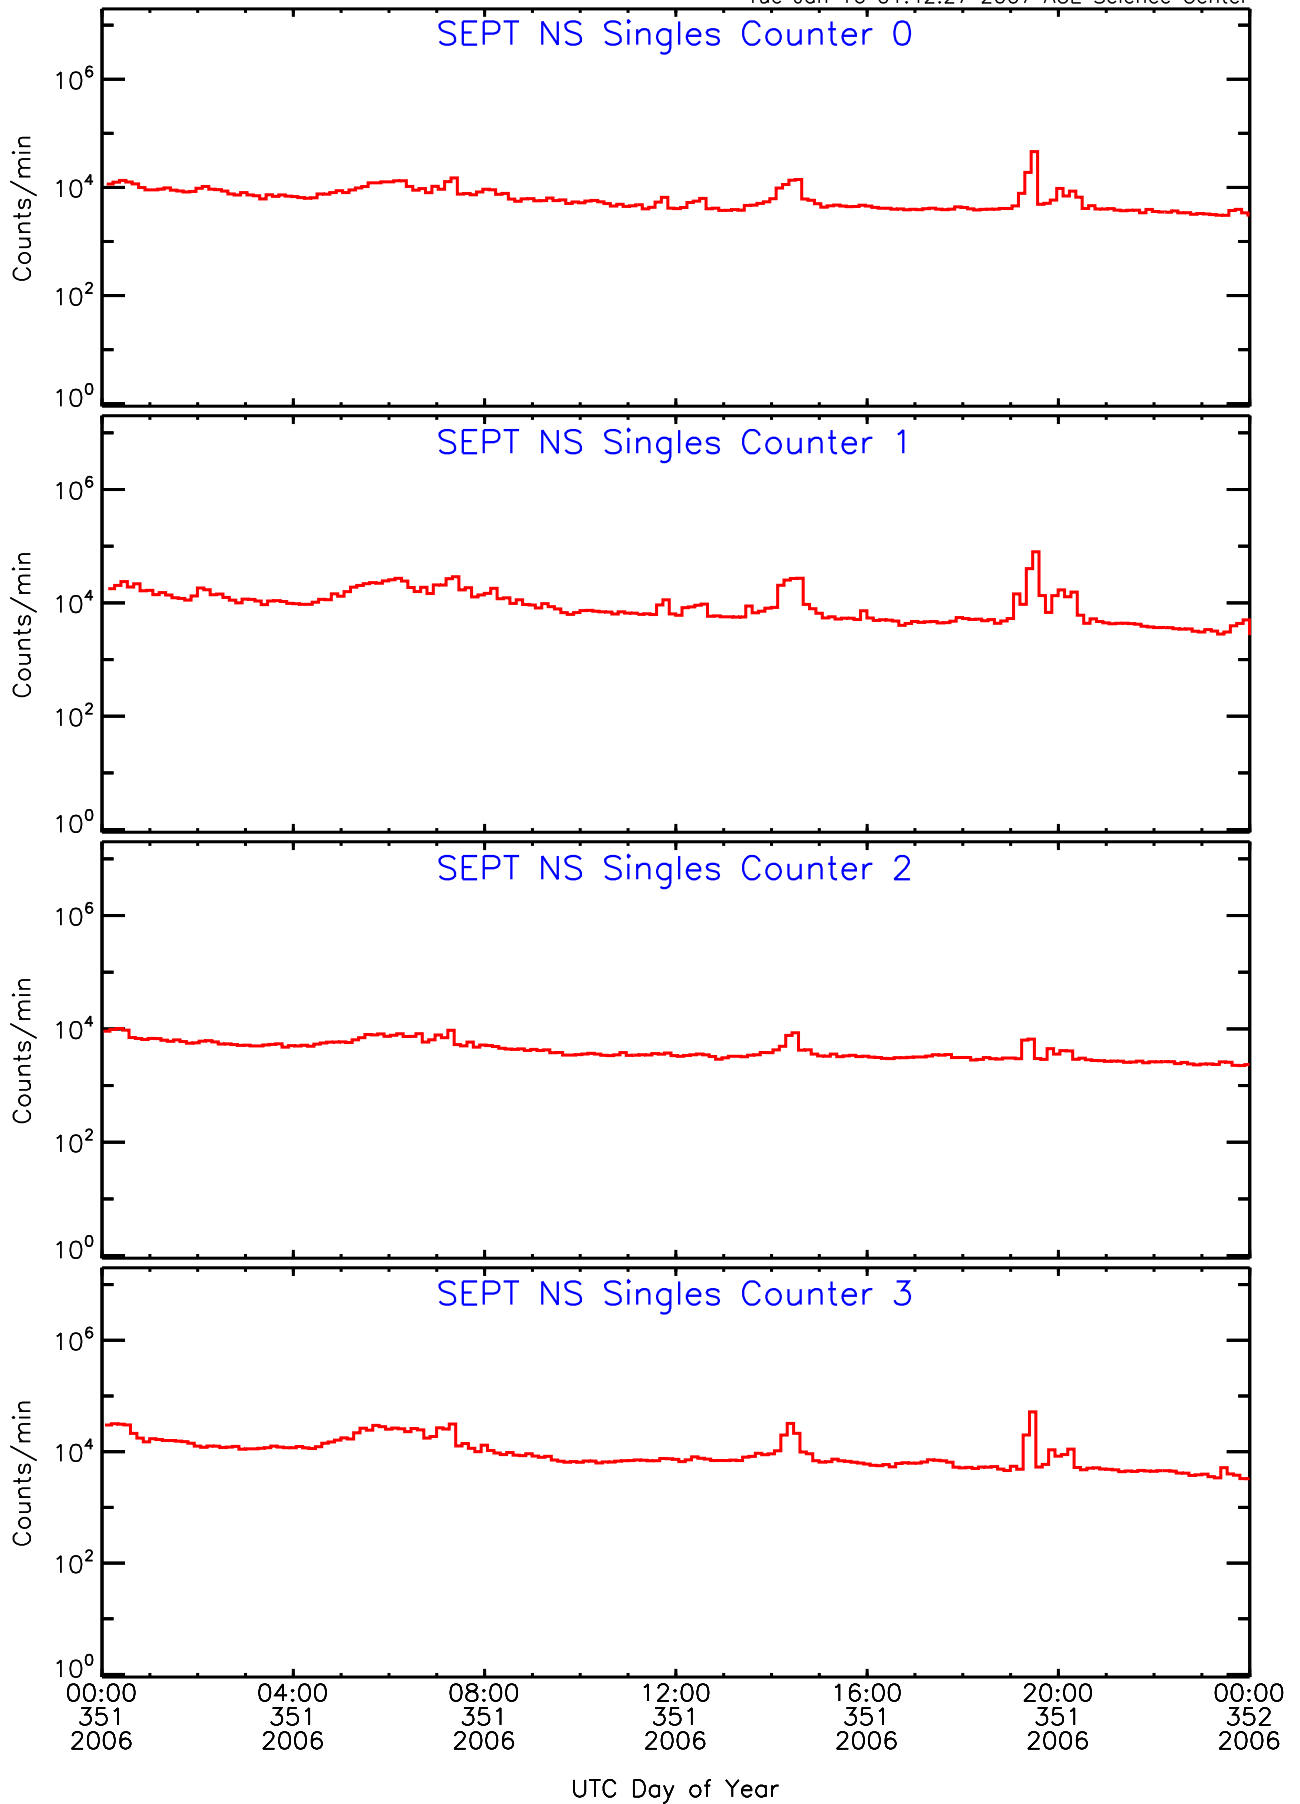

Tue Jan 16 01:42:21 2007 ACE Science Center

SEPT ahead Housekeeping Data for 2006-351

Tue Jan 16 01:42:24 2007 ACE Science Center

SEPT ahead Housekeeping Data for 2006-351

Tue Jan 16 01:42:27 2007 ACE Science Center

SEPT ahead Housekeeping Data for 2006-351

Tue Jan 16 01:42:30 2007 ACE Science Center

SEPT ahead Housekeeping Data for 2006-351

Tue Jan 16 01:42:33 2007 ACE Science Center

SEPT ahead Housekeeping Data for 2006-351