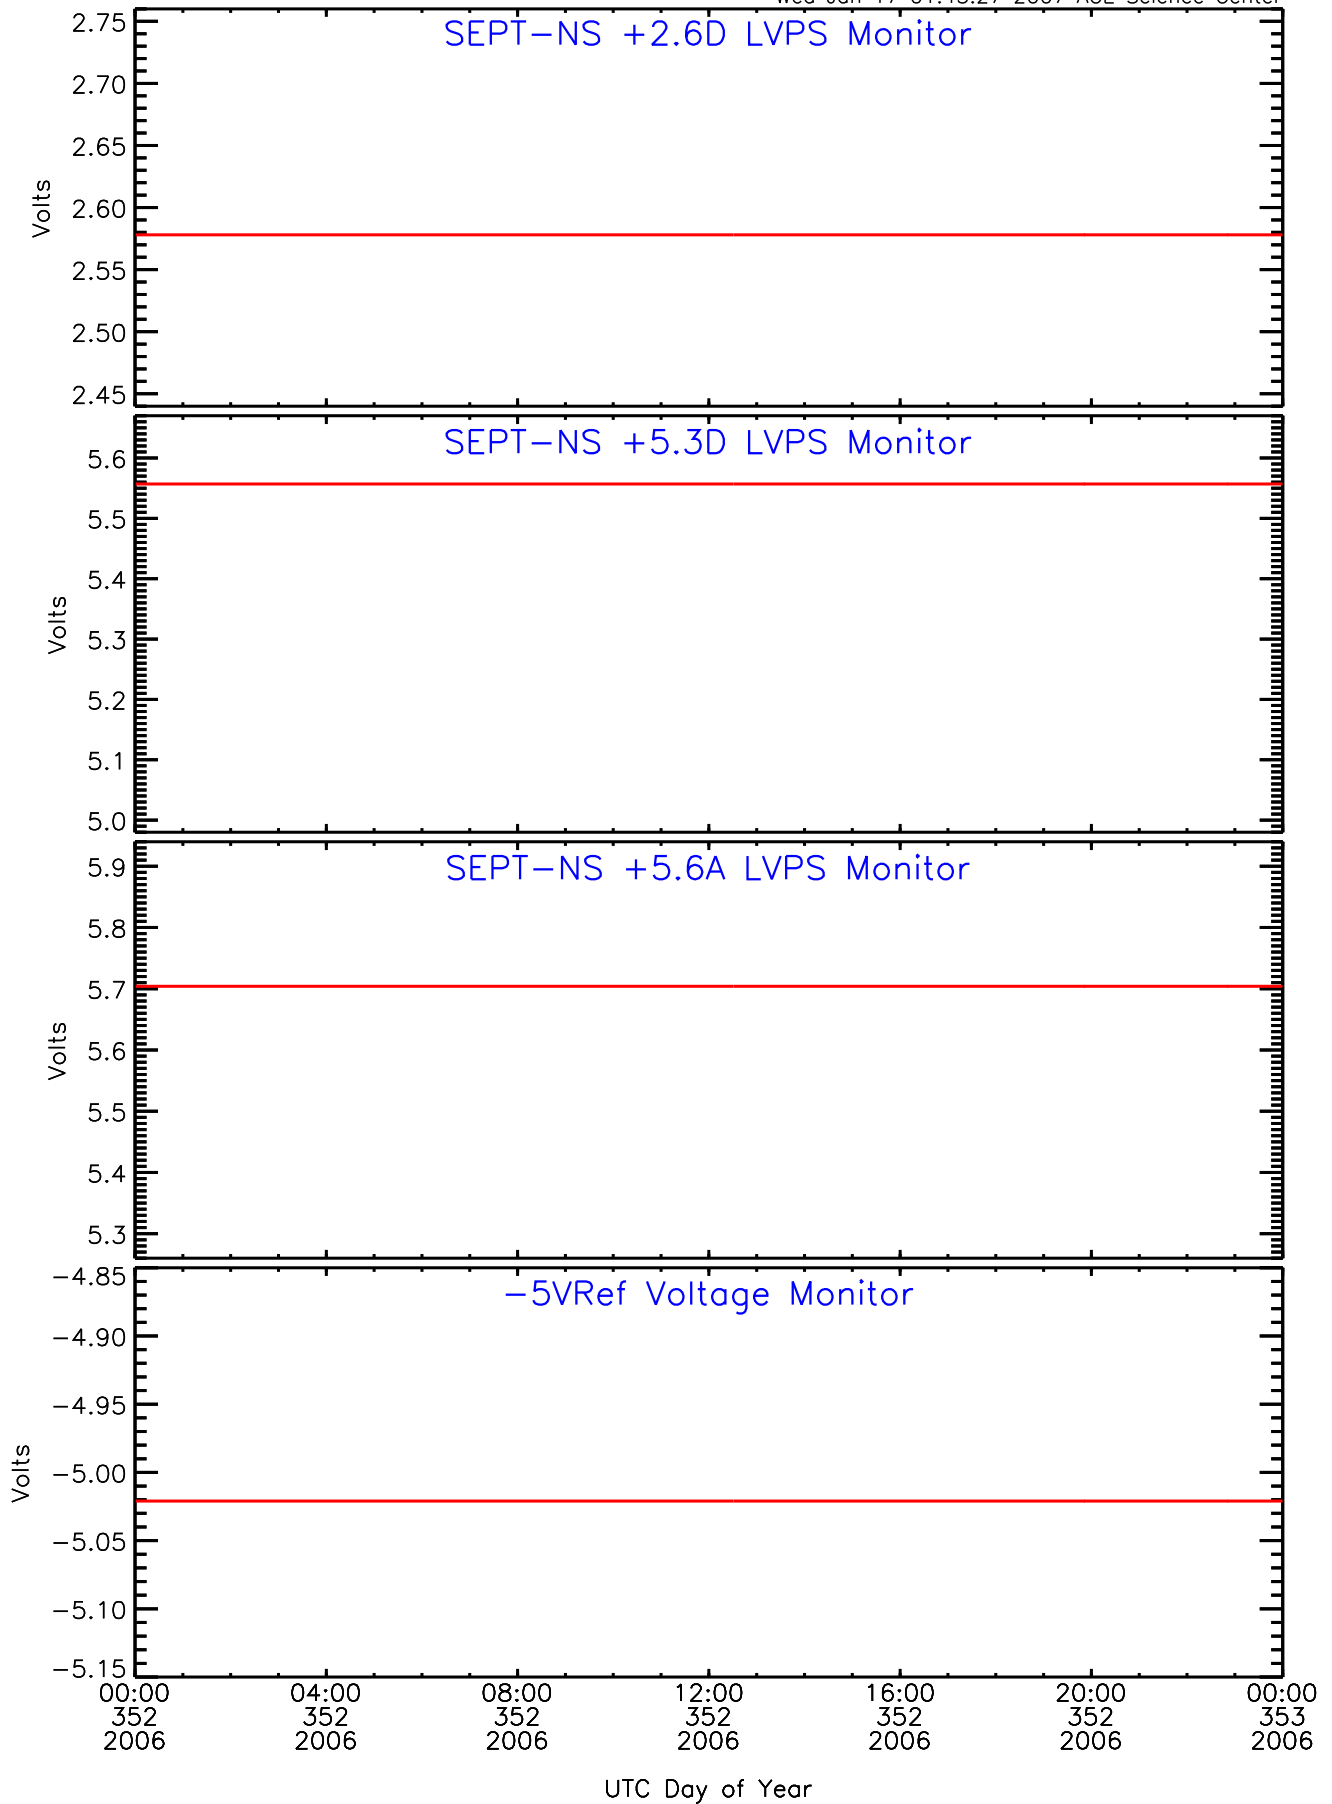

SEP-Central ahead Housekeeping Data for 2006-352

Wed Jan 17 01:43:19 2007 ACE Science Center

SEP-Central ahead Housekeeping Data for 2006-352

Wed Jan 17 01:43:22 2007 ACE Science Center

SEP-Central ahead Housekeeping Data for 2006-352

Wed Jan 17 01:43:24 2007 ACE Science Center

SEP-Central ahead Housekeeping Data for 2006-352

Wed Jan 17 01:43:27 2007 ACE Science Center

SEP-Central ahead Housekeeping Data for 2006-352

Wed Jan 17 01:43:30 2007 ACE Science Center