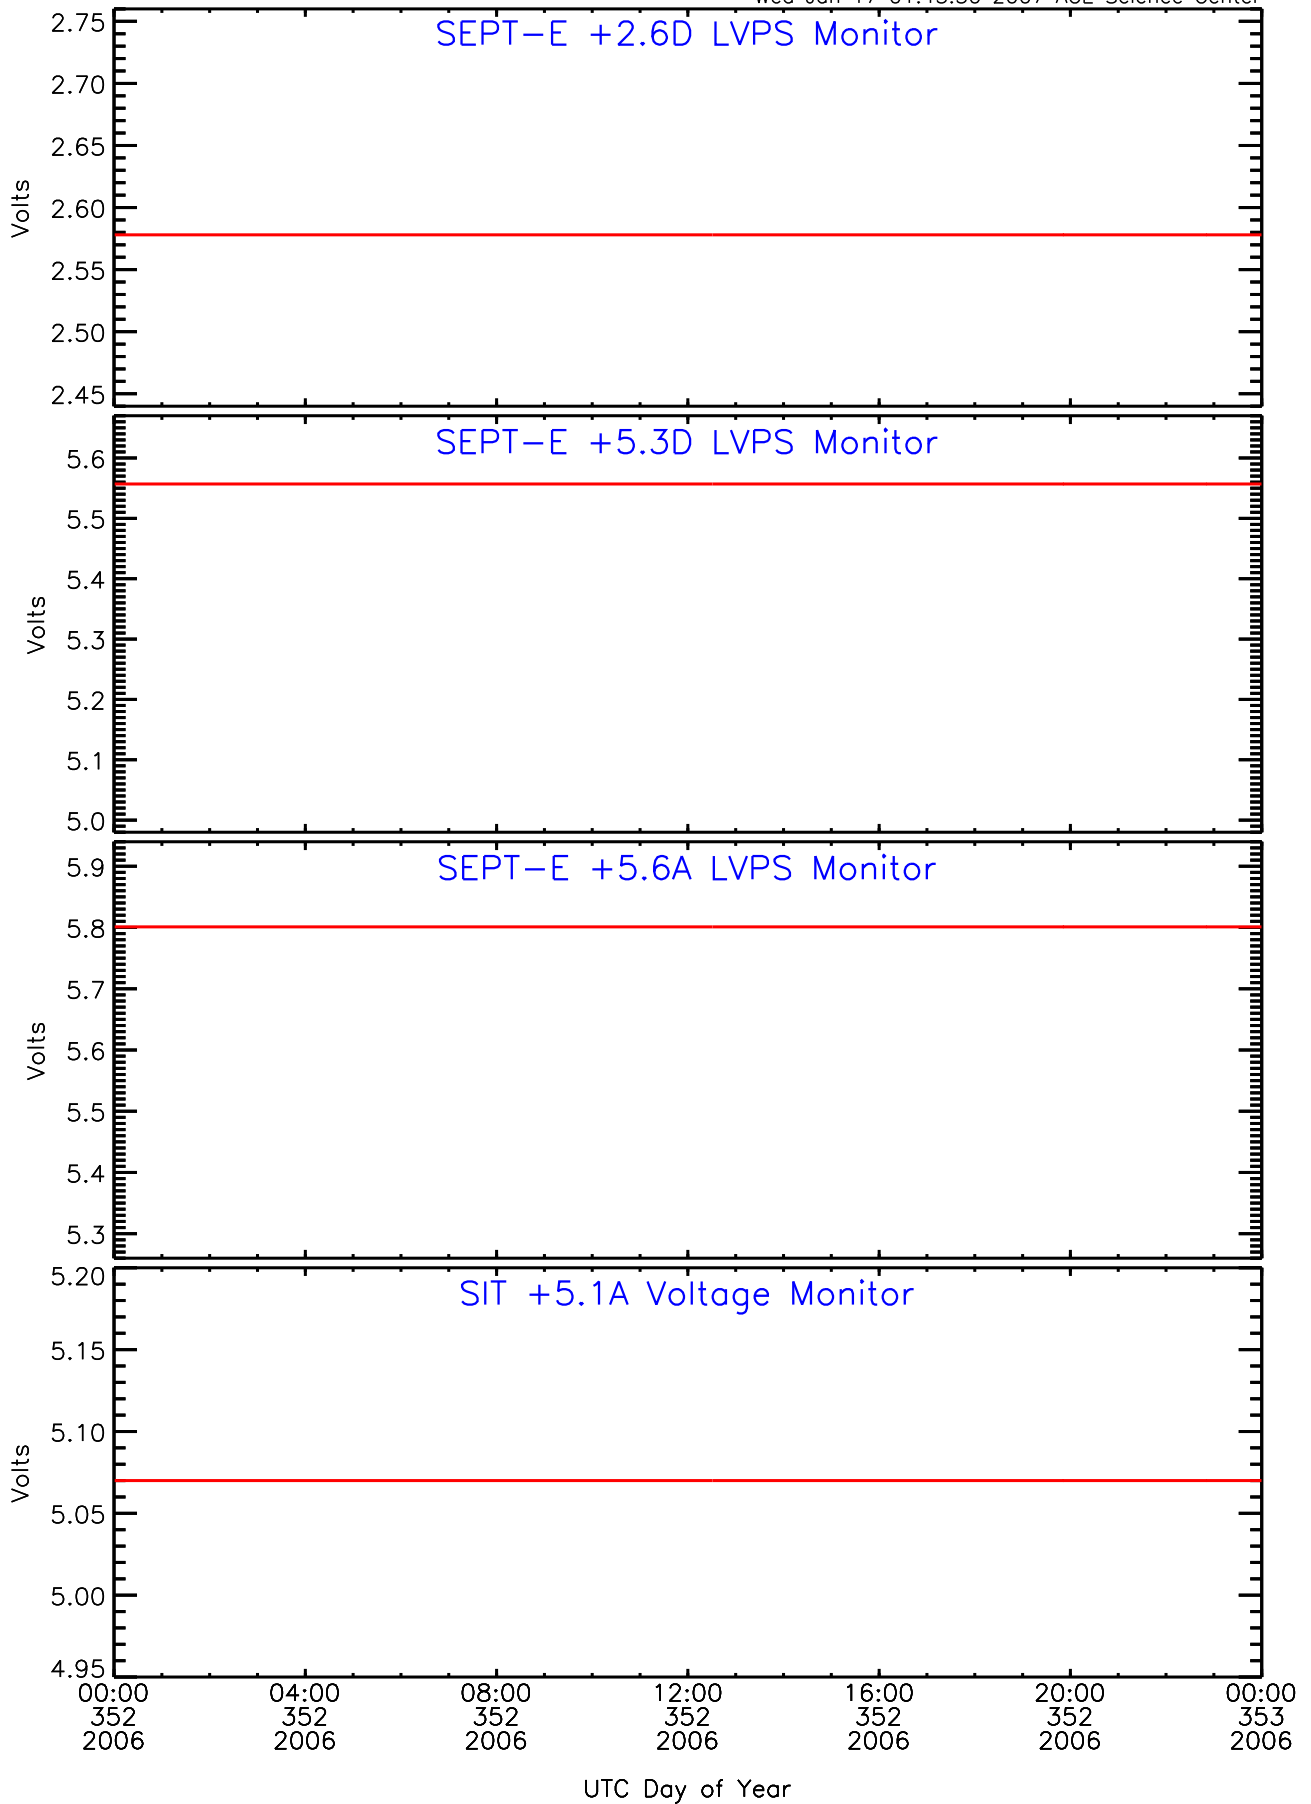

SEP-Central ahead Housekeeping Data for 2006-352

Wed Jan 17 01:43:19 2007 ACE Science Center

SEP-Central ahead Housekeeping Data for 2006-352

Wed Jan 17 01:43:22 2007 ACE Science Center

SEP-Central ahead Housekeeping Data for 2006-352

Wed Jan 17 01:43:24 2007 ACE Science Center

SEP-Central ahead Housekeeping Data for 2006-352

Wed Jan 17 01:43:27 2007 ACE Science Center

SEP-Central ahead Housekeeping Data for 2006-352

Wed Jan 17 01:43:30 2007 ACE Science Center