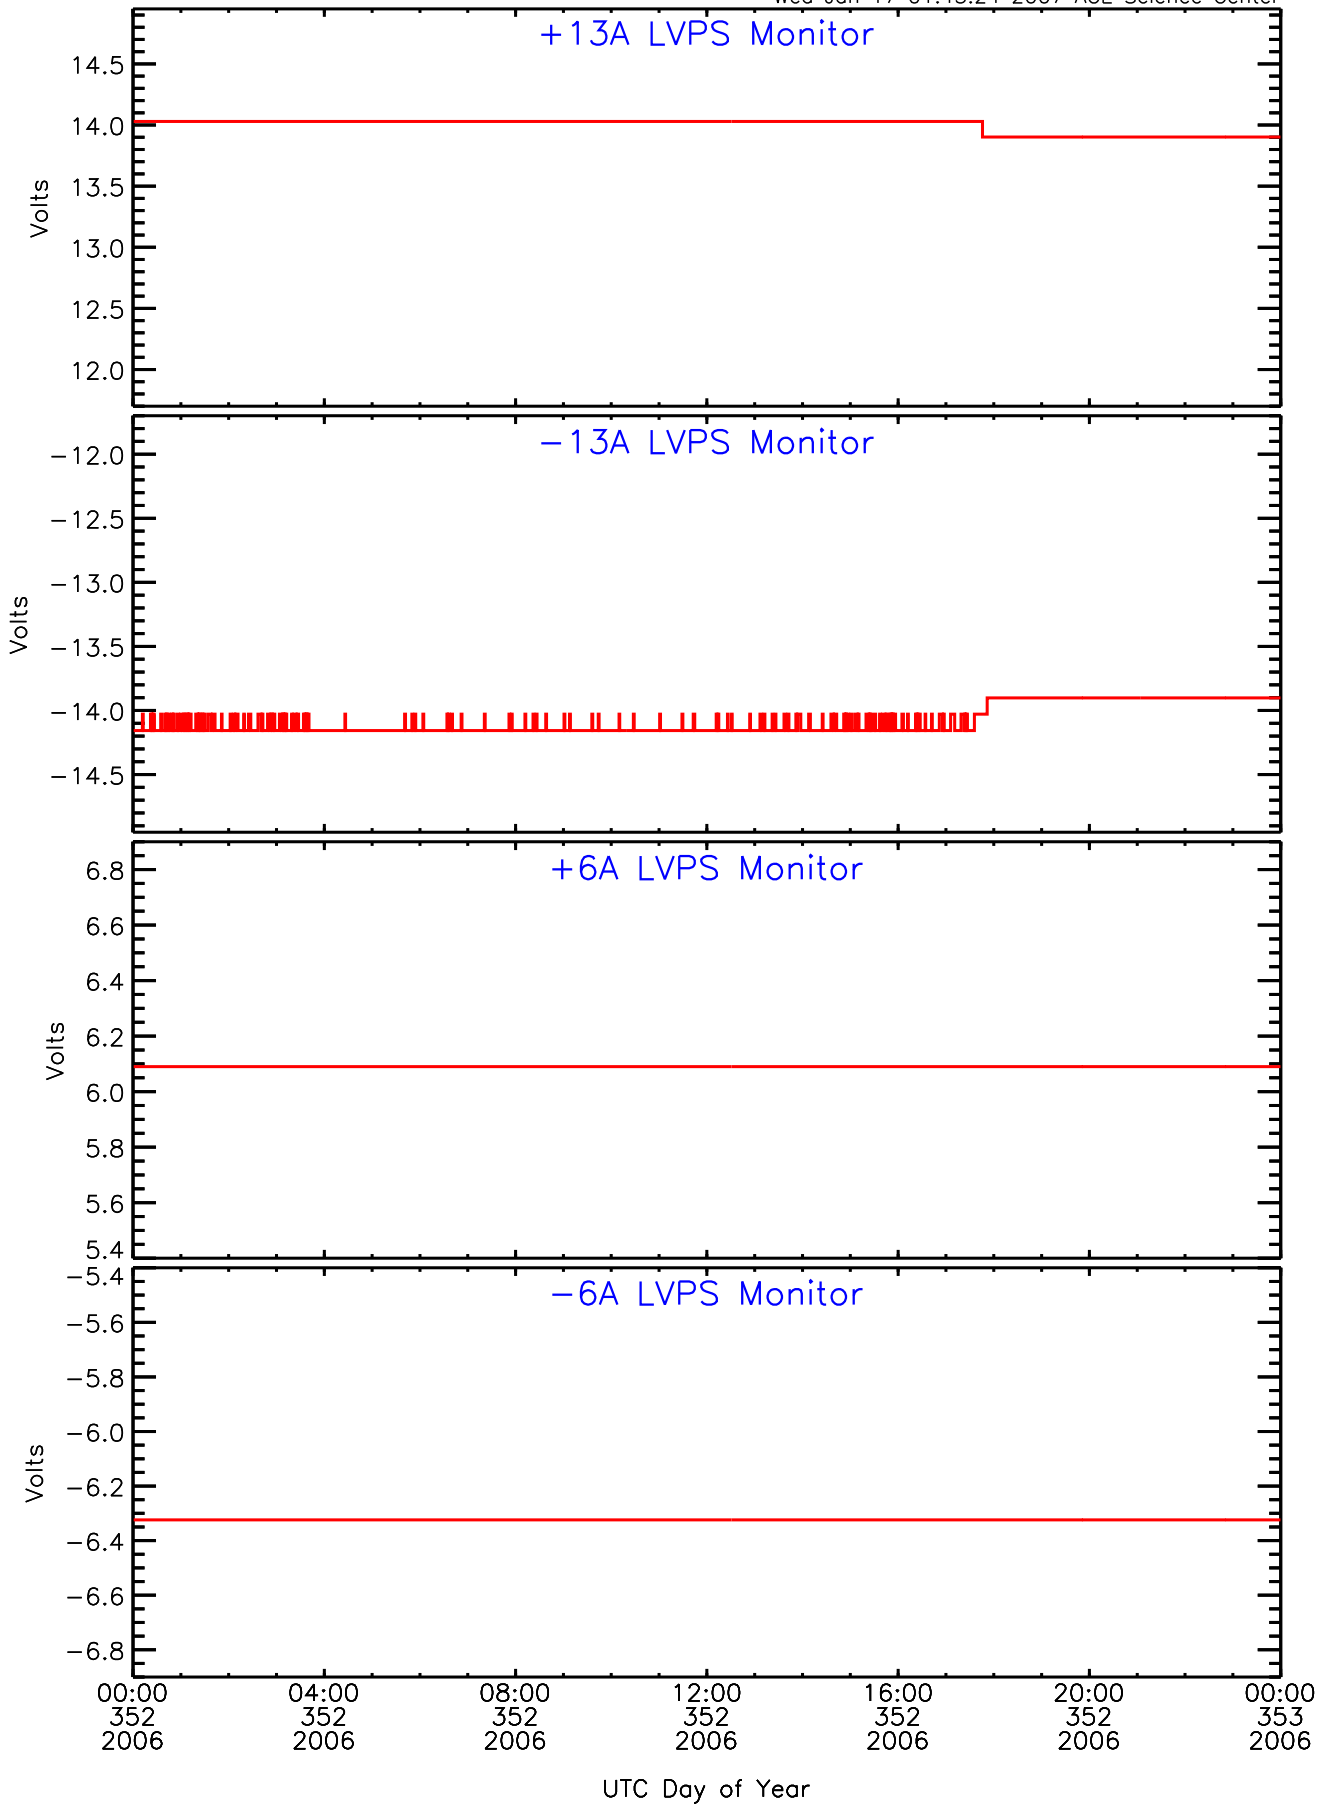

SEP-Central ahead Housekeeping Data for 2006-352

Wed Jan 17 01:43:19 2007 ACE Science Center

SEP-Central ahead Housekeeping Data for 2006-352

Wed Jan 17 01:43:22 2007 ACE Science Center

SEP-Central ahead Housekeeping Data for 2006-352

Wed Jan 17 01:43:24 2007 ACE Science Center

SEP-Central ahead Housekeeping Data for 2006-352

Wed Jan 17 01:43:27 2007 ACE Science Center

SEP-Central ahead Housekeeping Data for 2006-352

Wed Jan 17 01:43:30 2007 ACE Science Center

SEP-Central ahead Housekeeping Data for 2006-352

Wed Jan 17 01:43:33 2007 ACE Science Center