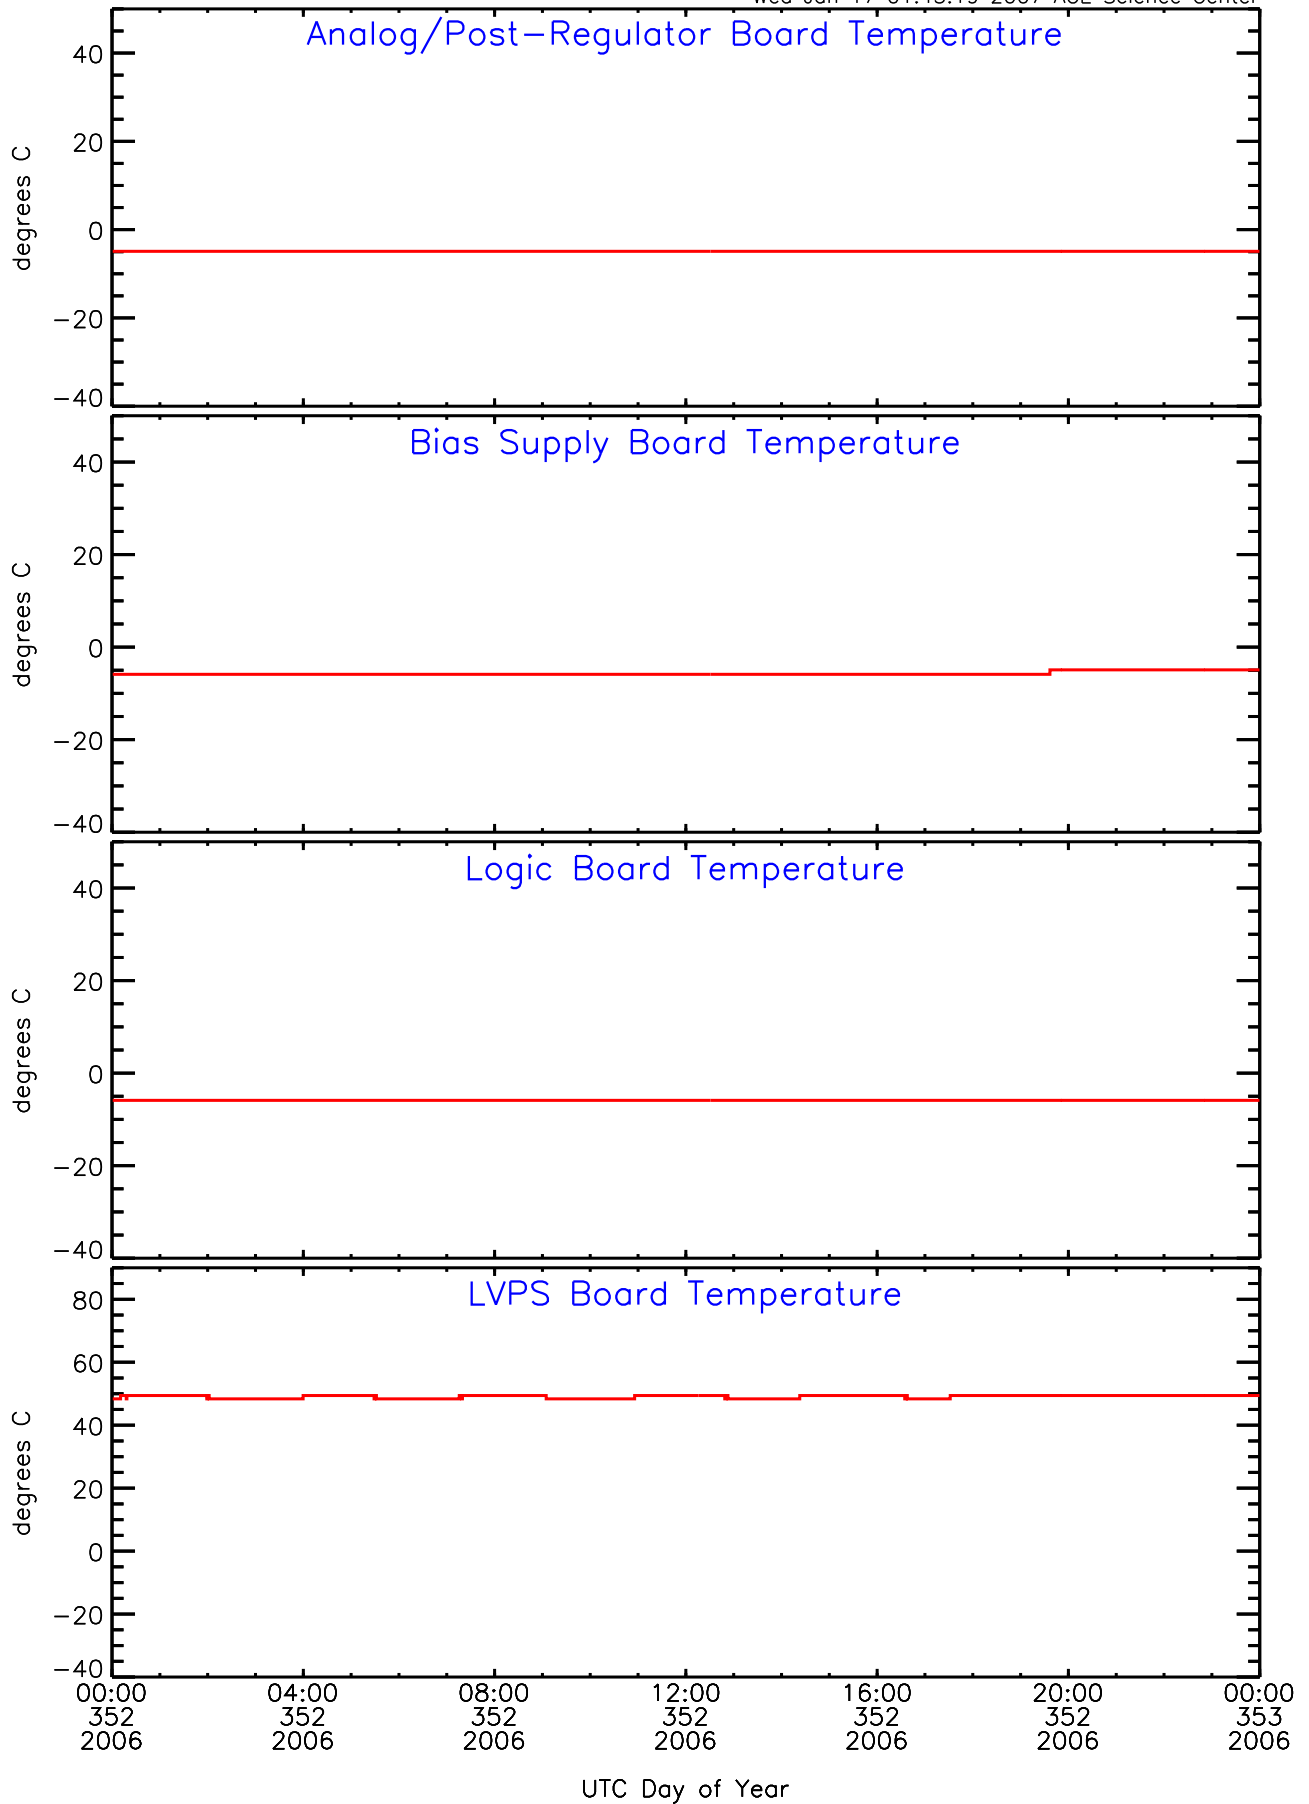

SEP-Central ahead Housekeeping Data for 2006-352

Wed Jan 17 01:43:19 2007 ACE Science Center

SEP-Central ahead Housekeeping Data for 2006-352

Wed Jan 17 01:43:22 2007 ACE Science Center

SEP-Central ahead Housekeeping Data for 2006-352

Wed Jan 17 01:43:24 2007 ACE Science Center

SEP-Central ahead Housekeeping Data for 2006-352

Wed Jan 17 01:43:27 2007 ACE Science Center

SEP-Central ahead Housekeeping Data for 2006-352

Wed Jan 17 01:43:30 2007 ACE Science Center