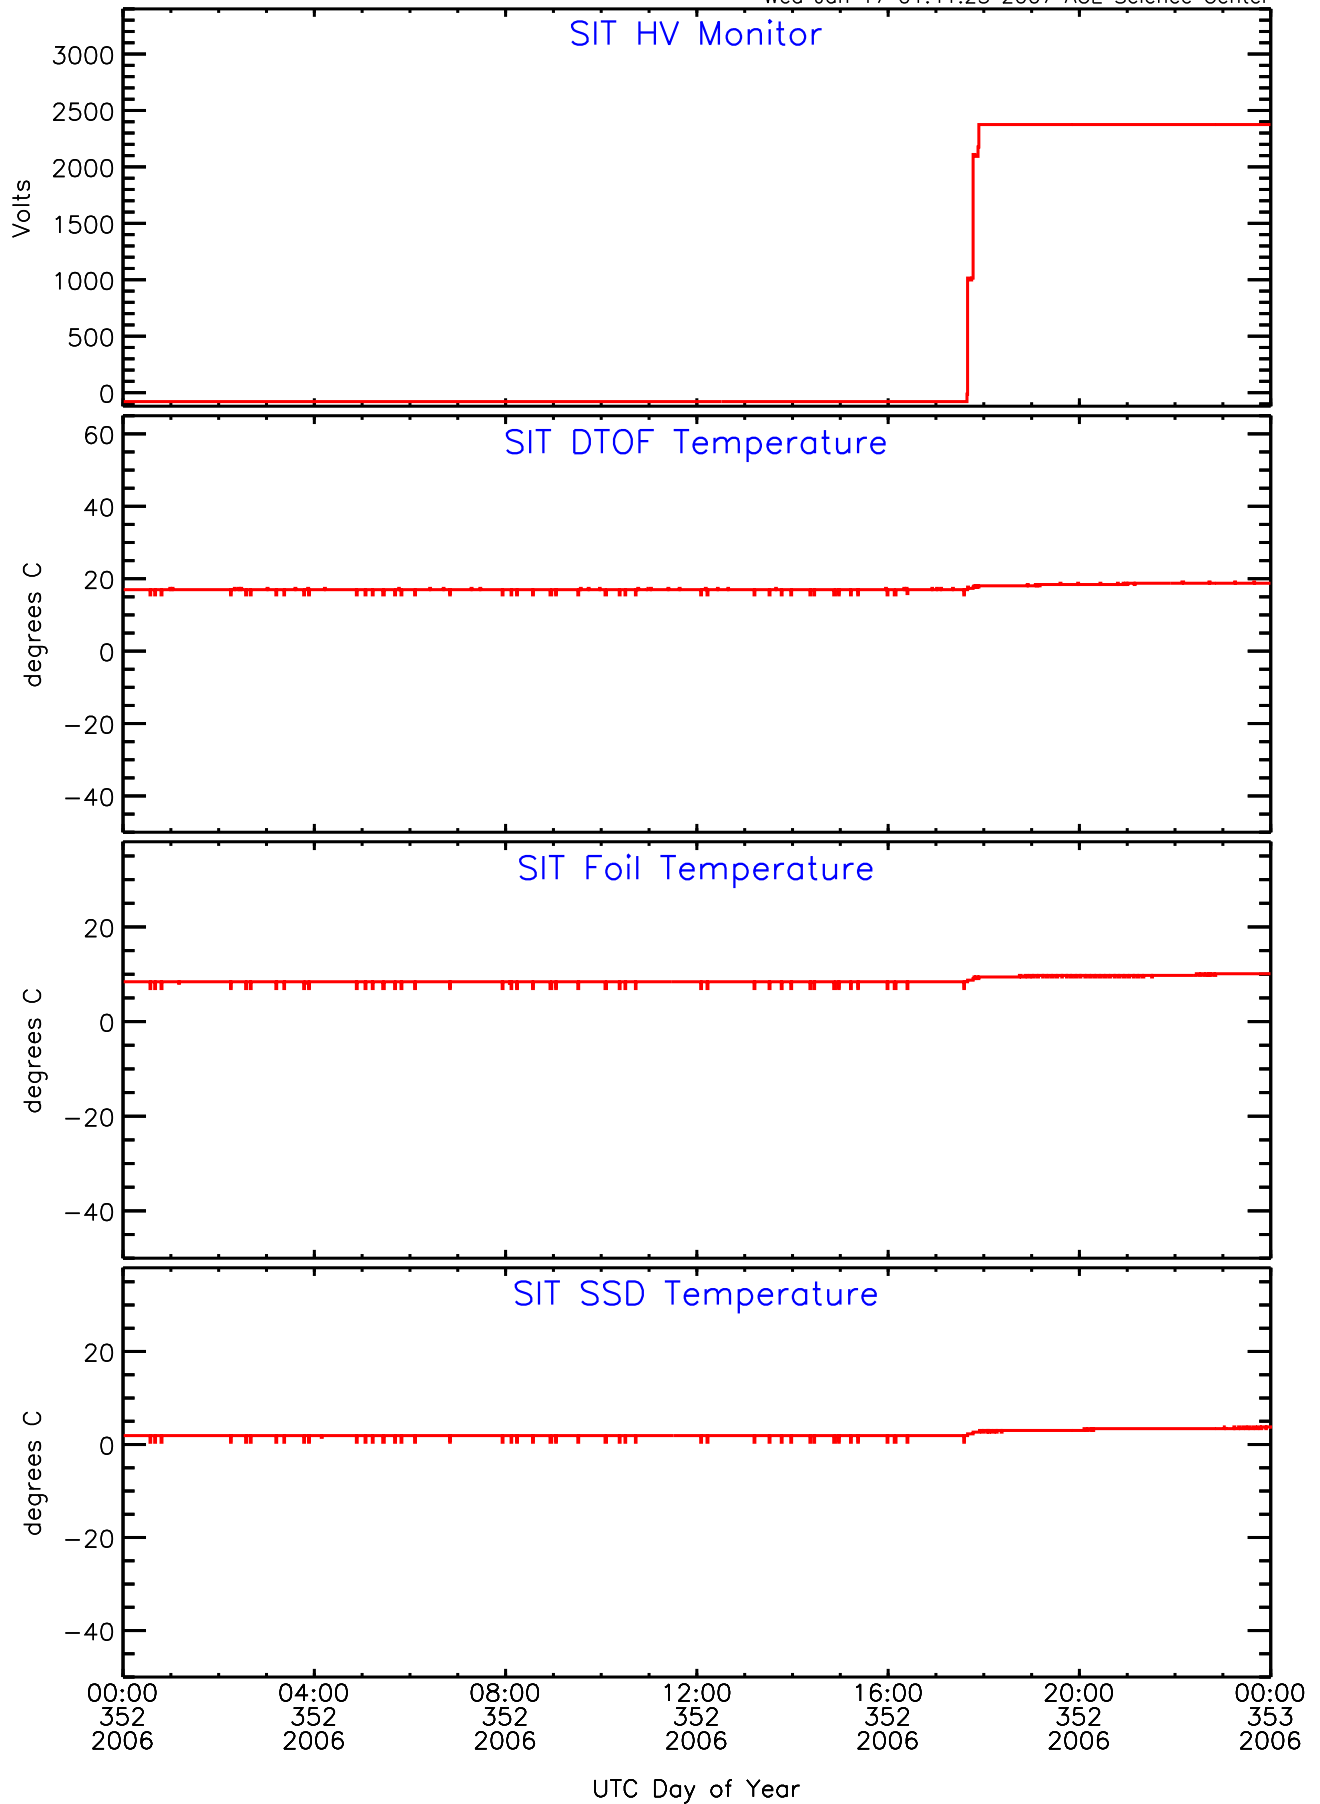

SIT ahead Housekeeping Data for 2006-352

Wed Jan 17 01:41:25 2007 ACE Science Center

SIT ahead Housekeeping Data for 2006-352

Wed Jan 17 01:41:28 2007 ACE Science Center

SIT ahead Housekeeping Data for 2006-352

Wed Jan 17 01:41:31 2007 ACE Science Center