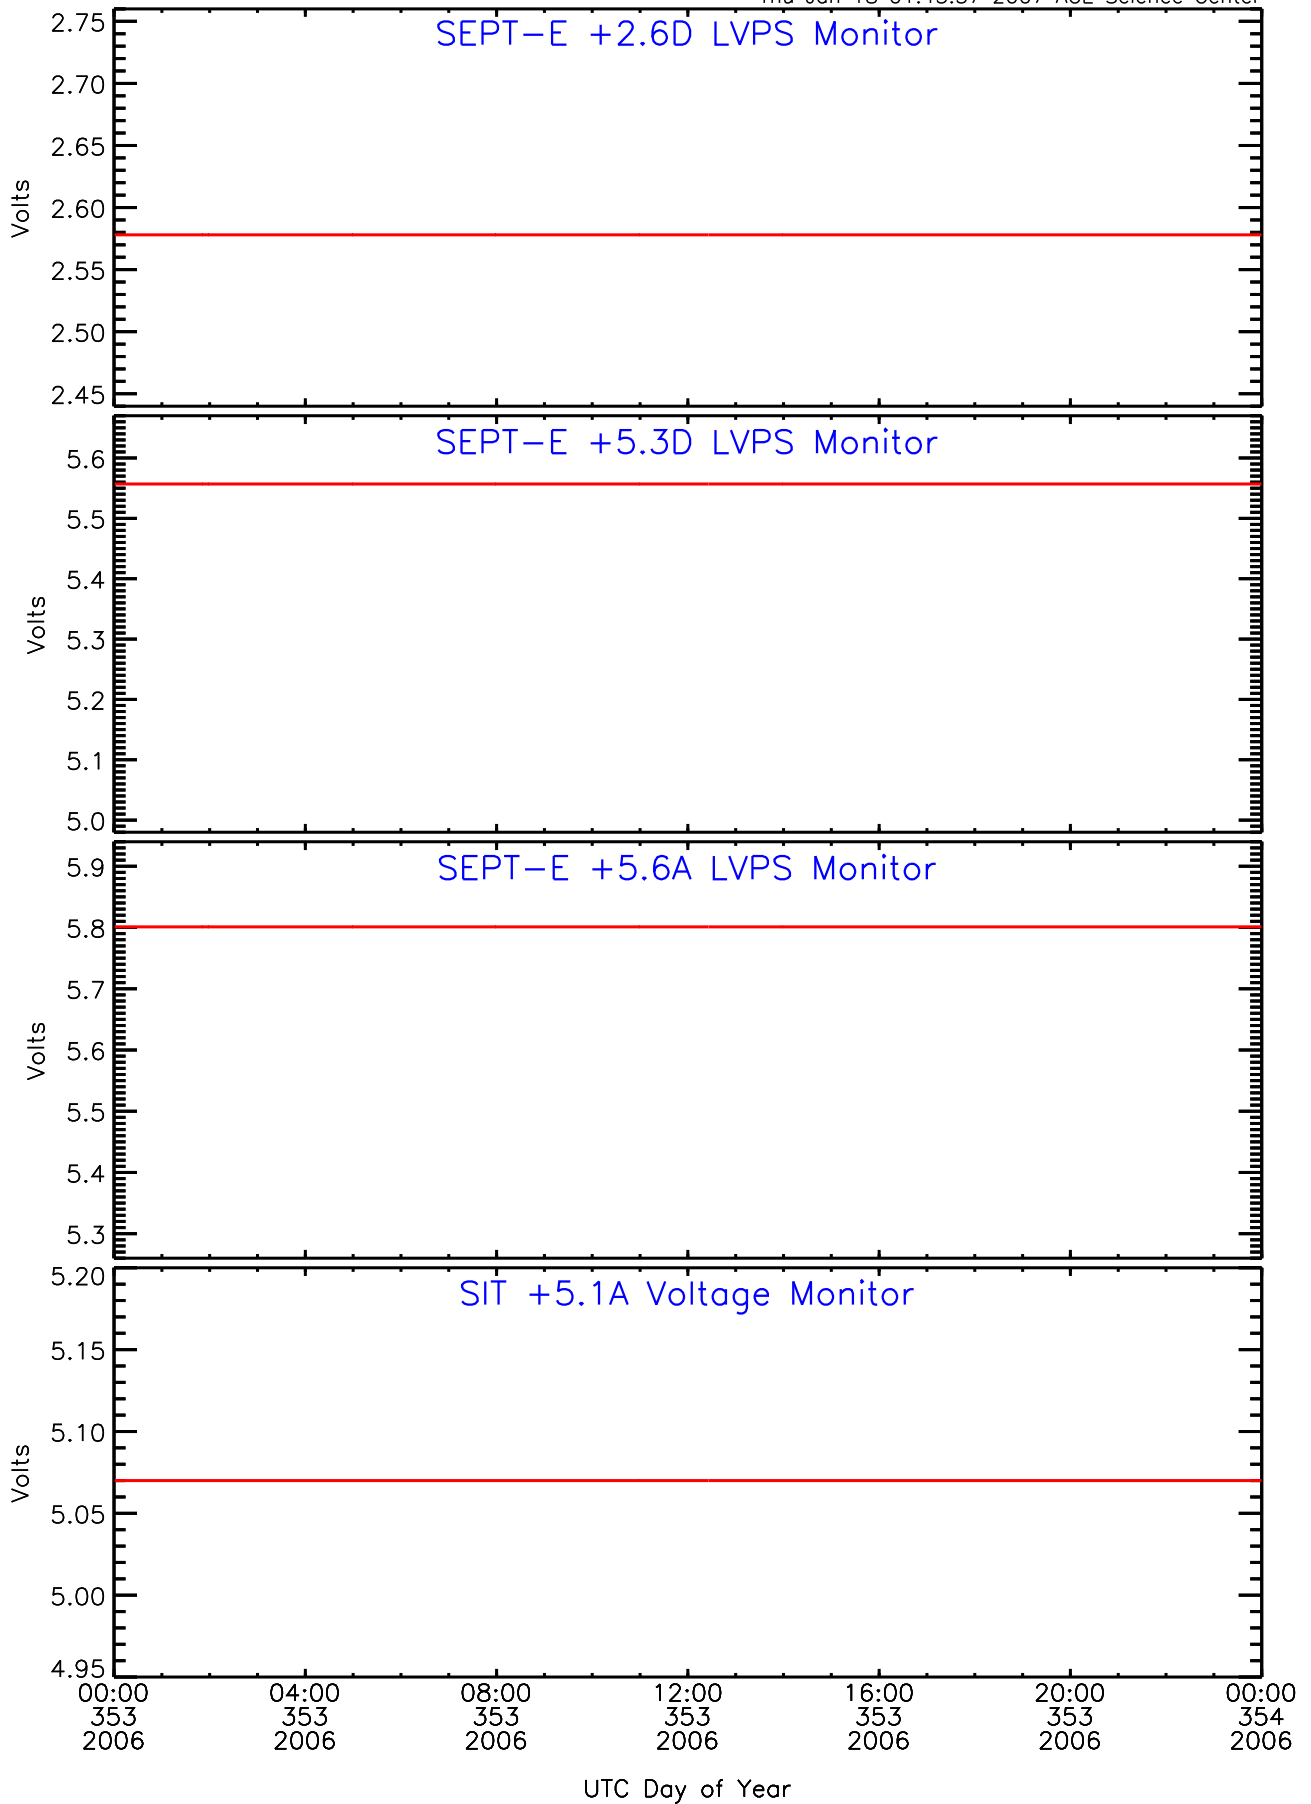

SEP-Central ahead Housekeeping Data for 2006-353

Thu Jan 18 01:45:26 2007 ACE Science Center

SEP-Central ahead Housekeeping Data for 2006-353

Thu Jan 18 01:45:28 2007 ACE Science Center

SEP-Central ahead Housekeeping Data for 2006-353

Thu Jan 18 01:45:31 2007 ACE Science Center

SEP-Central ahead Housekeeping Data for 2006-353

Thu Jan 18 01:45:34 2007 ACE Science Center

SEP-Central ahead Housekeeping Data for 2006-353

Thu Jan 18 01:45:37 2007 ACE Science Center