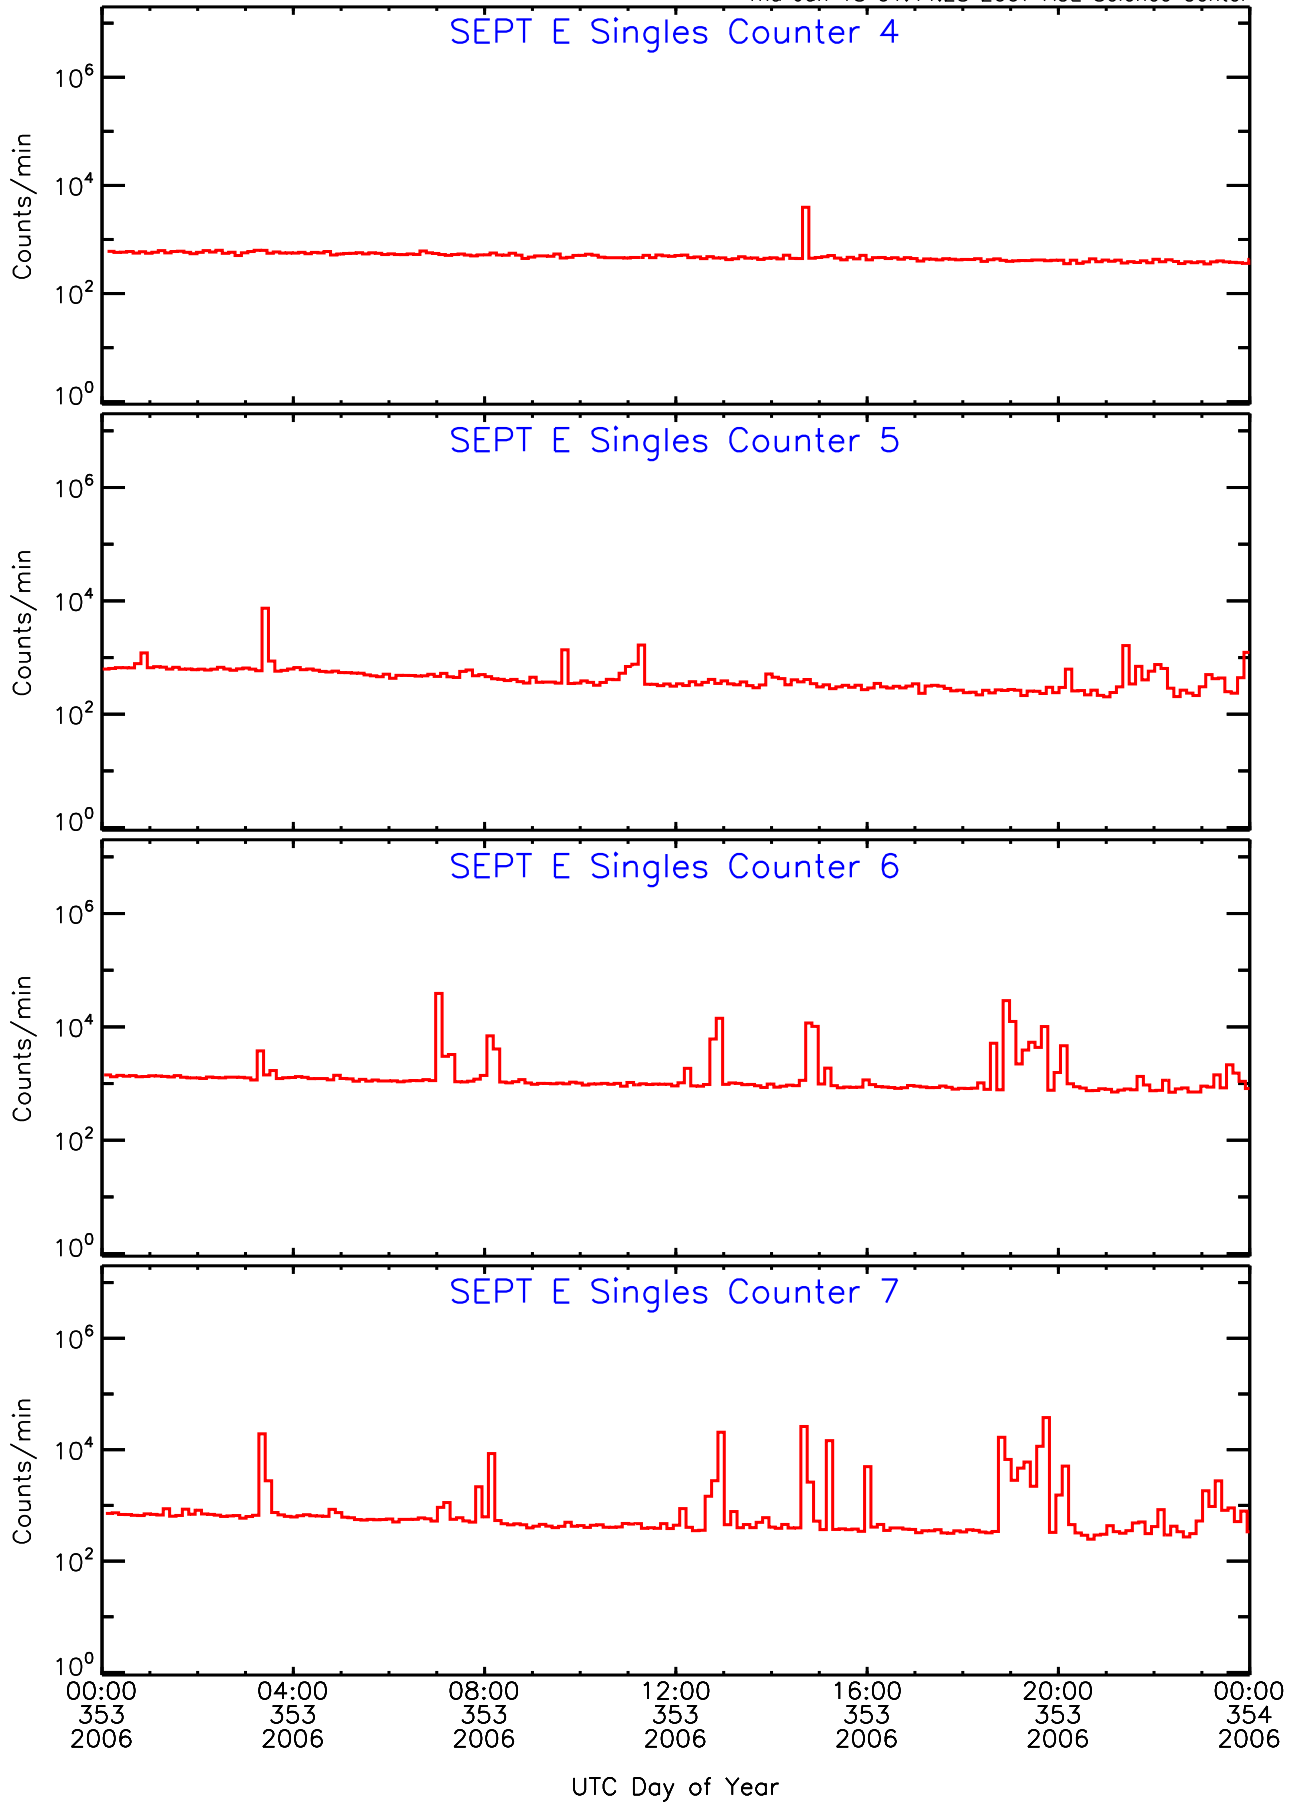

SEPT ahead Housekeeping Data for 2006-353

Thu Jan 18 01:44:28 2007 ACE Science Center