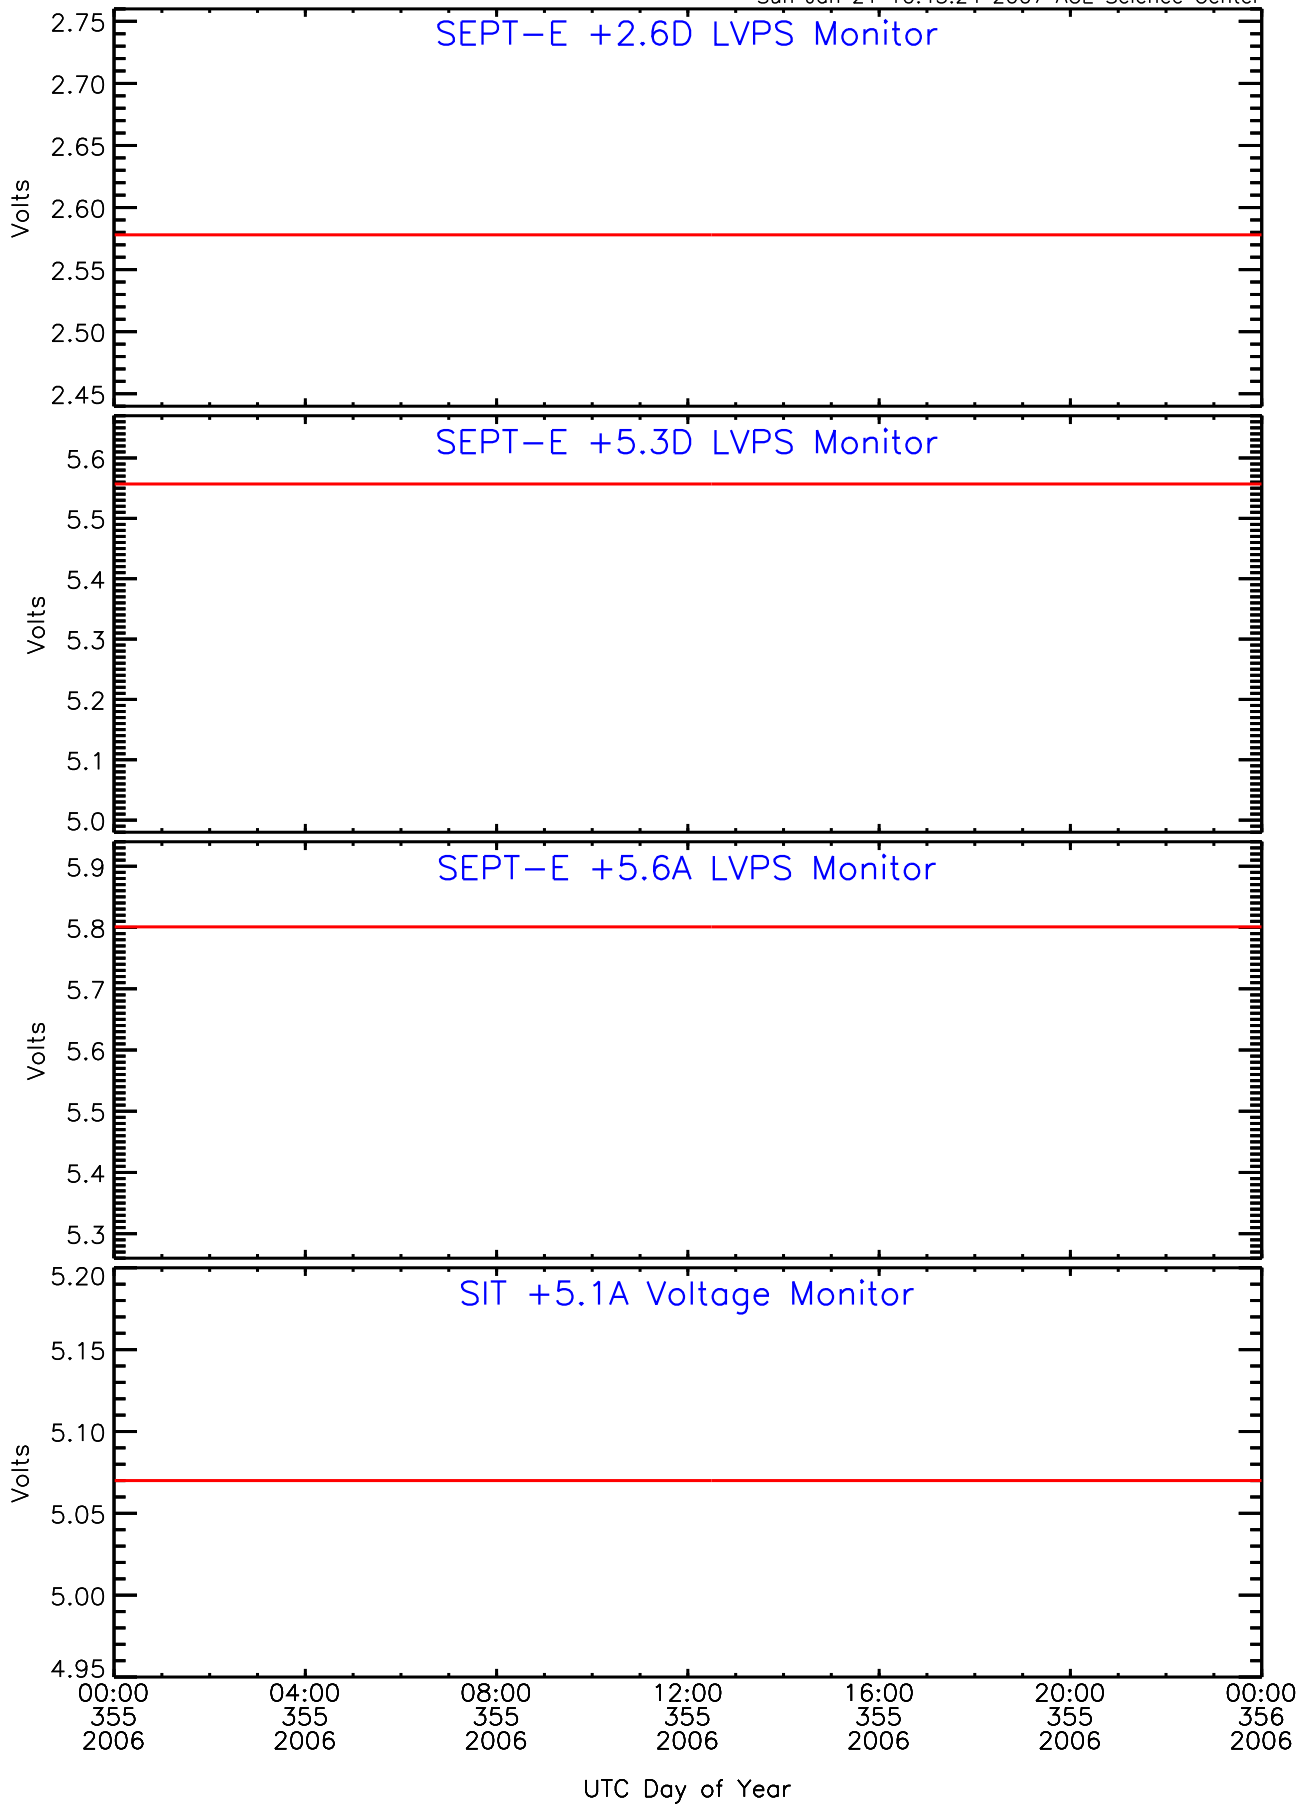

SEP-Central ahead Housekeeping Data for 2006-355

Sun Jan 21 10:43:24 2007 ACE Science Center