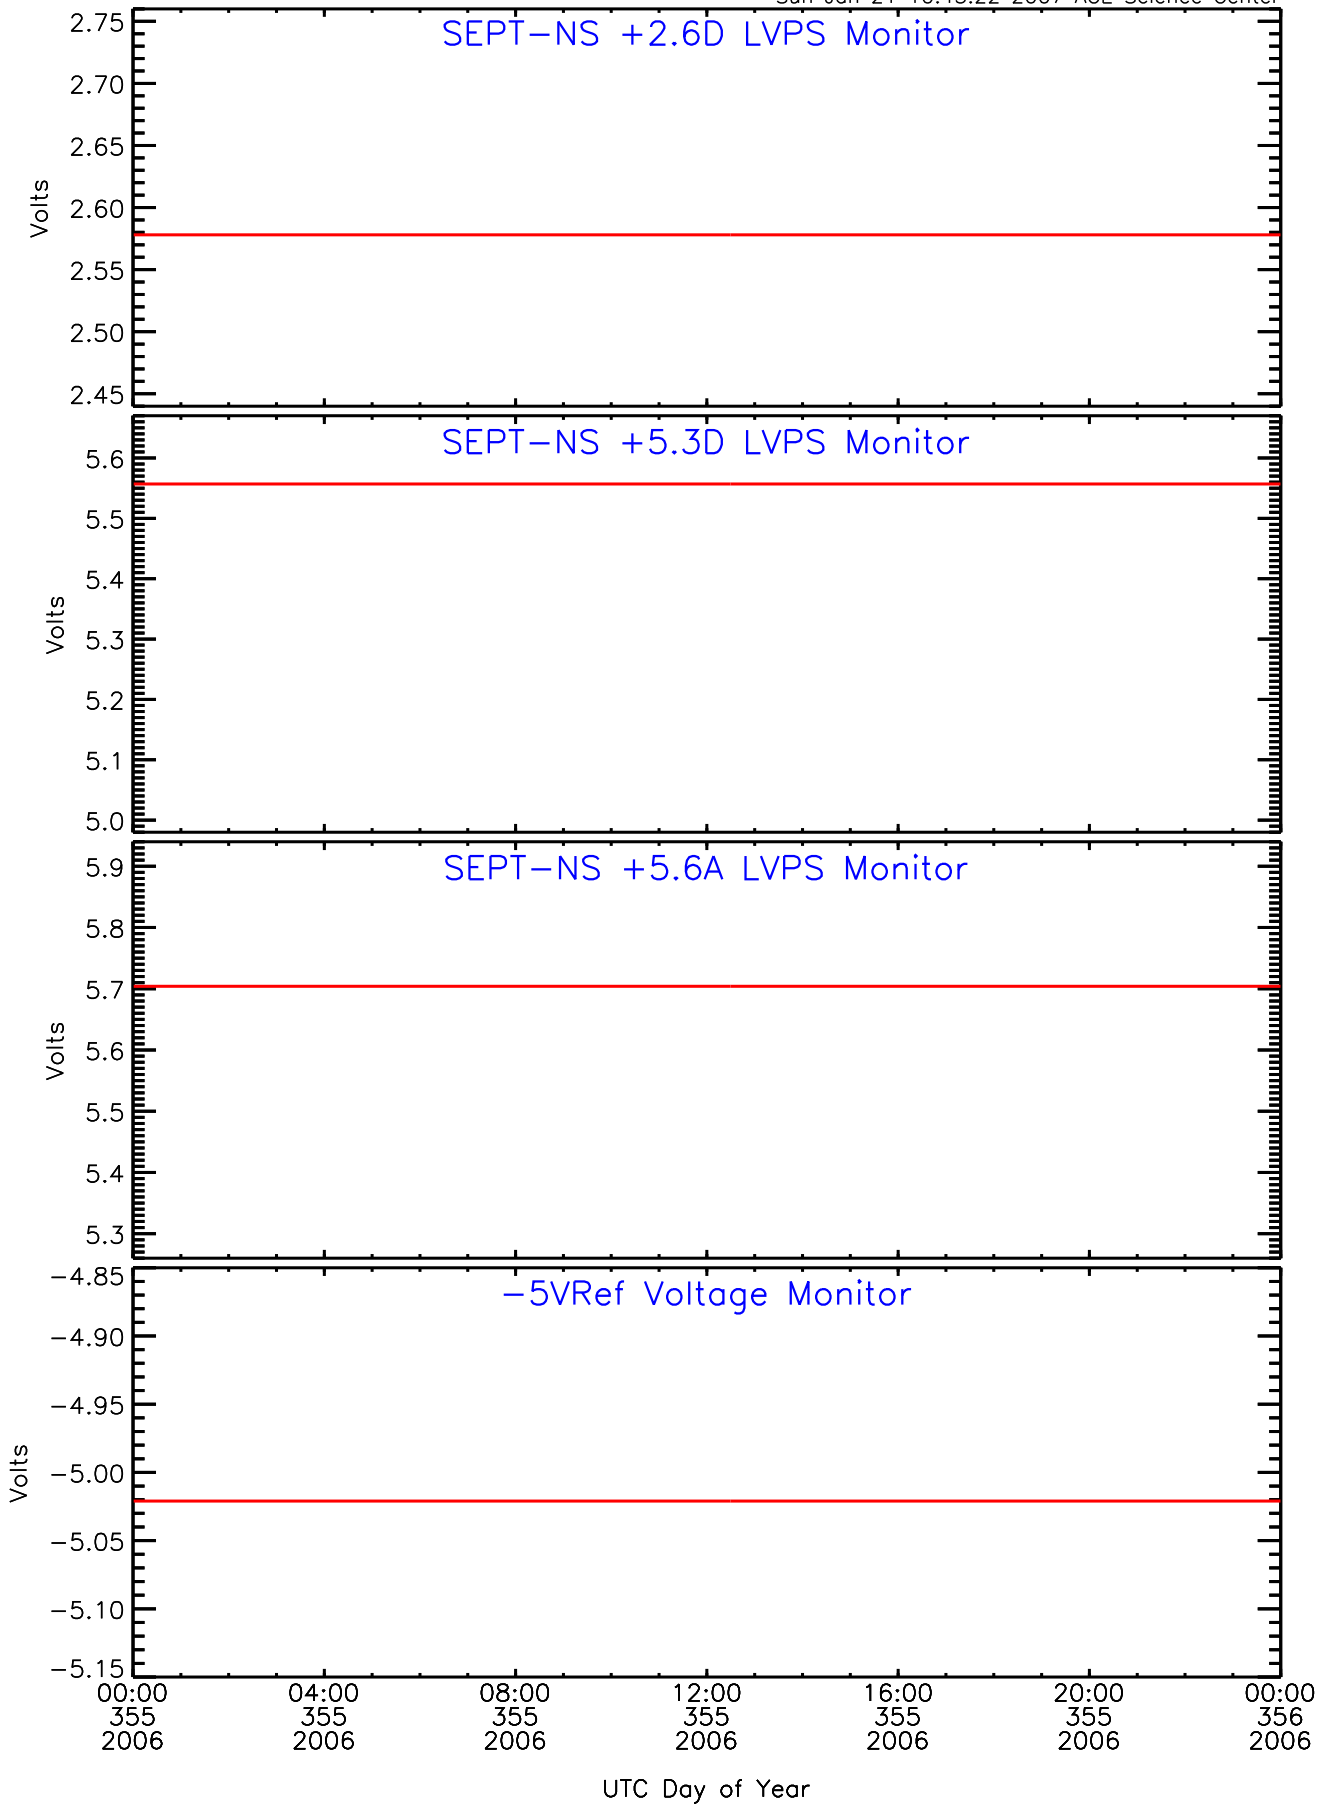

SEP-Central ahead Housekeeping Data for 2006-355

Sun Jan 21 10:43:22 2007 ACE Science Center