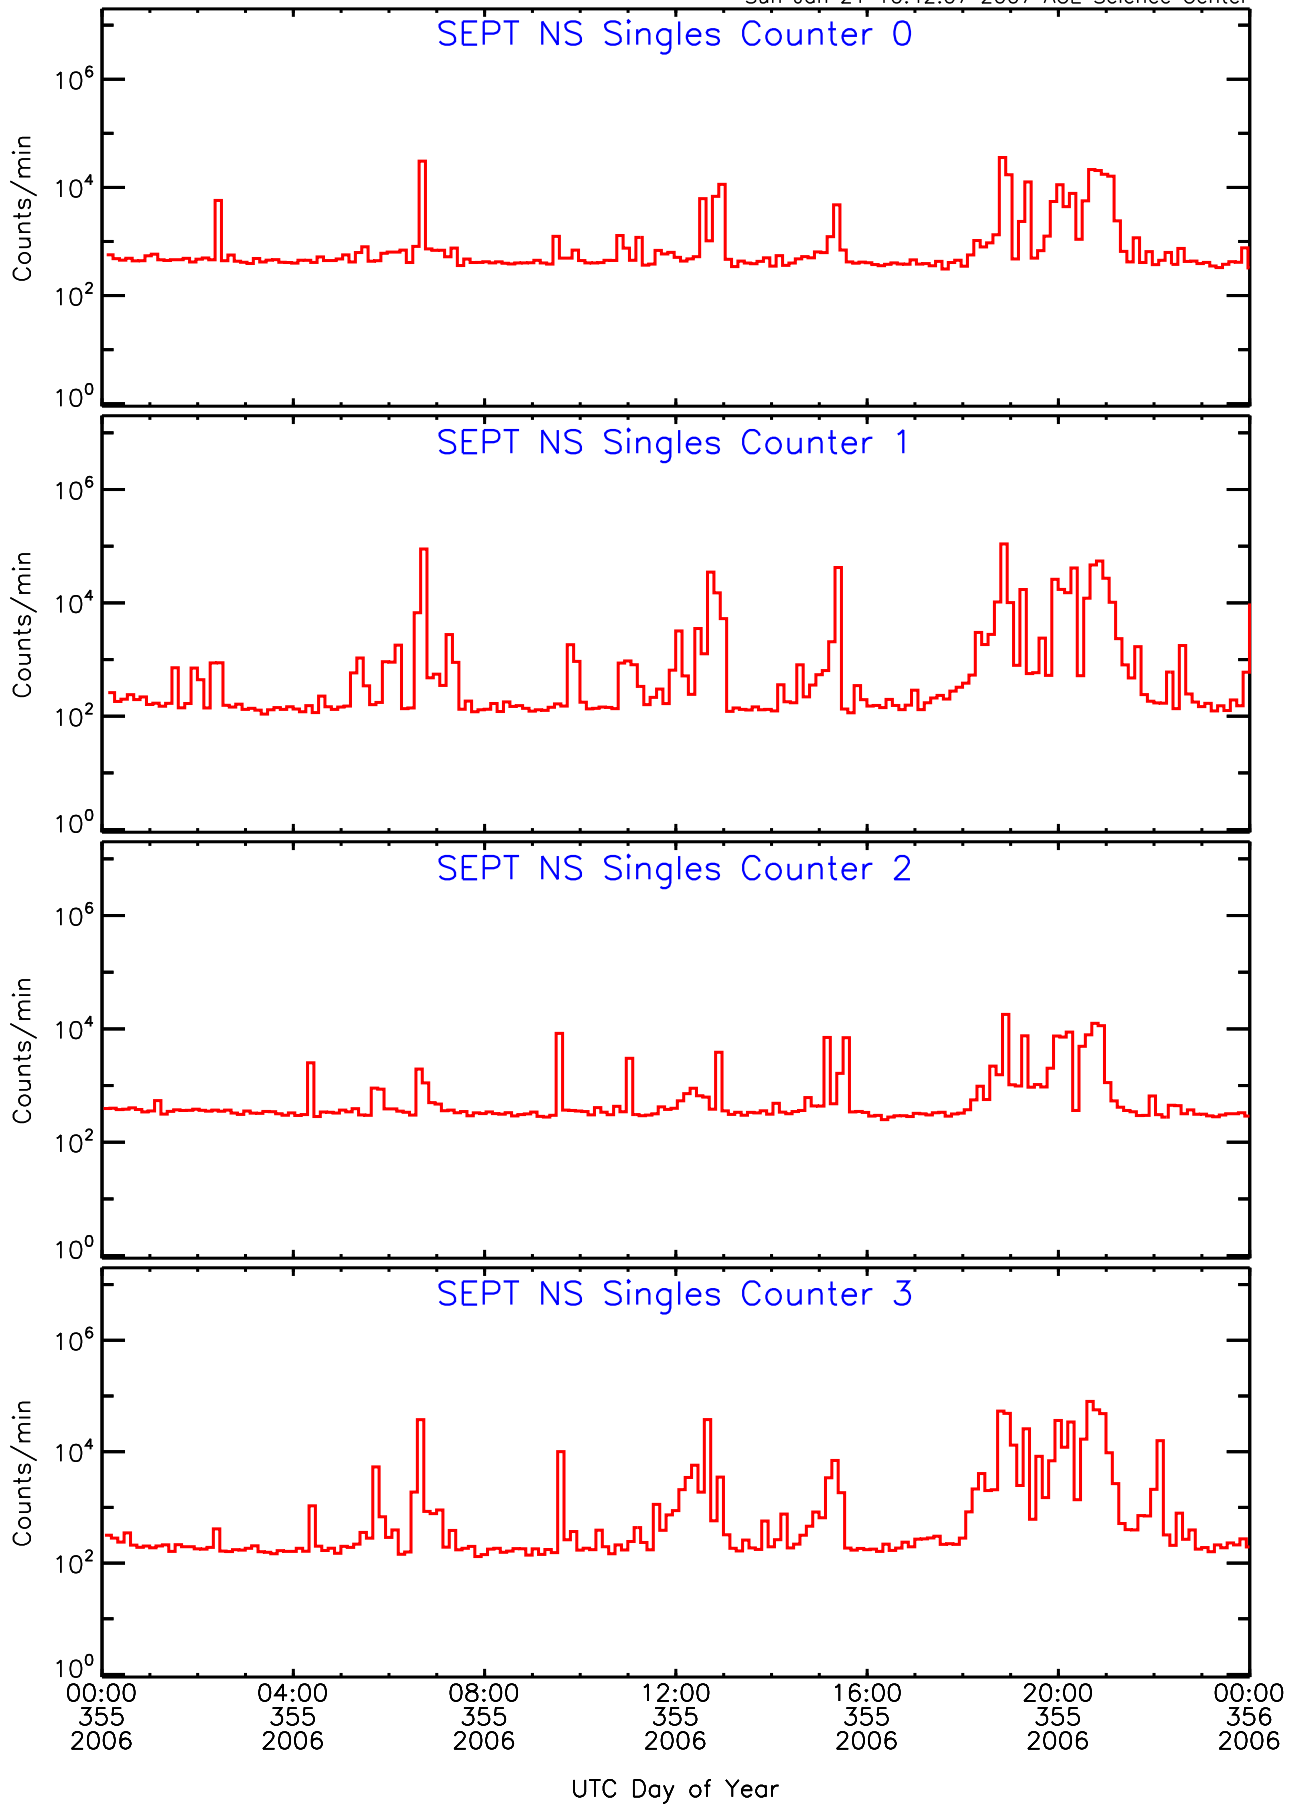

Sun Jan 21 10:42:01 2007 ACE Science Center

SEPT ahead Housekeeping Data for 2006-355

Sun Jan 21 10:42:04 2007 ACE Science Center

SEPT ahead Housekeeping Data for 2006-355

Sun Jan 21 10:42:07 2007 ACE Science Center

SEPT ahead Housekeeping Data for 2006-355

Sun Jan 21 10:42:10 2007 ACE Science Center

SEPT ahead Housekeeping Data for 2006-355

Sun Jan 21 10:42:13 2007 ACE Science Center

SEPT ahead Housekeeping Data for 2006-355