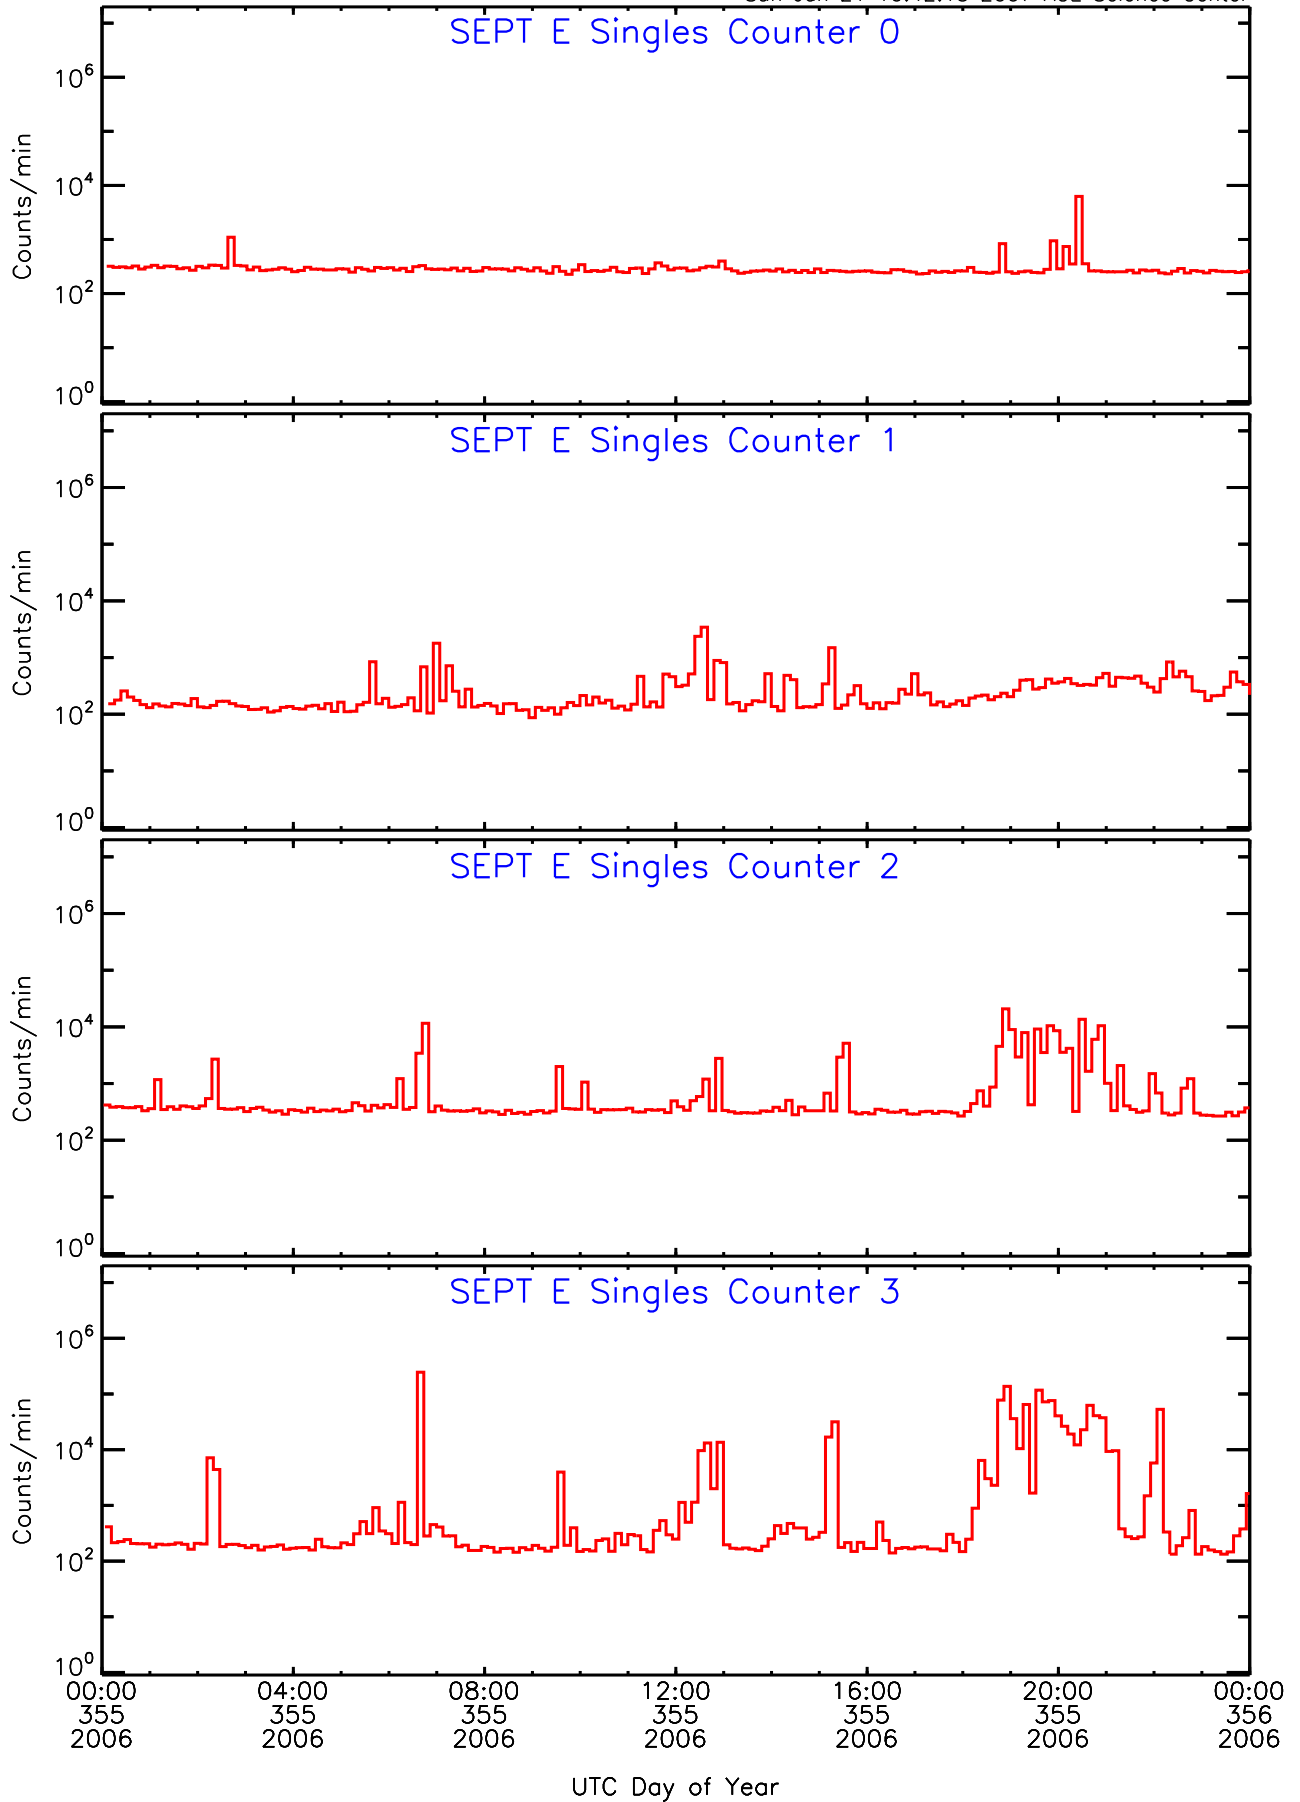

Sun Jan 21 10:42:01 2007 ACE Science Center

SEPT ahead Housekeeping Data for 2006-355

Sun Jan 21 10:42:04 2007 ACE Science Center

SEPT ahead Housekeeping Data for 2006-355

Sun Jan 21 10:42:07 2007 ACE Science Center

SEPT ahead Housekeeping Data for 2006-355

Sun Jan 21 10:42:10 2007 ACE Science Center

SEPT ahead Housekeeping Data for 2006-355

Sun Jan 21 10:42:13 2007 ACE Science Center

SEPT ahead Housekeeping Data for 2006-355