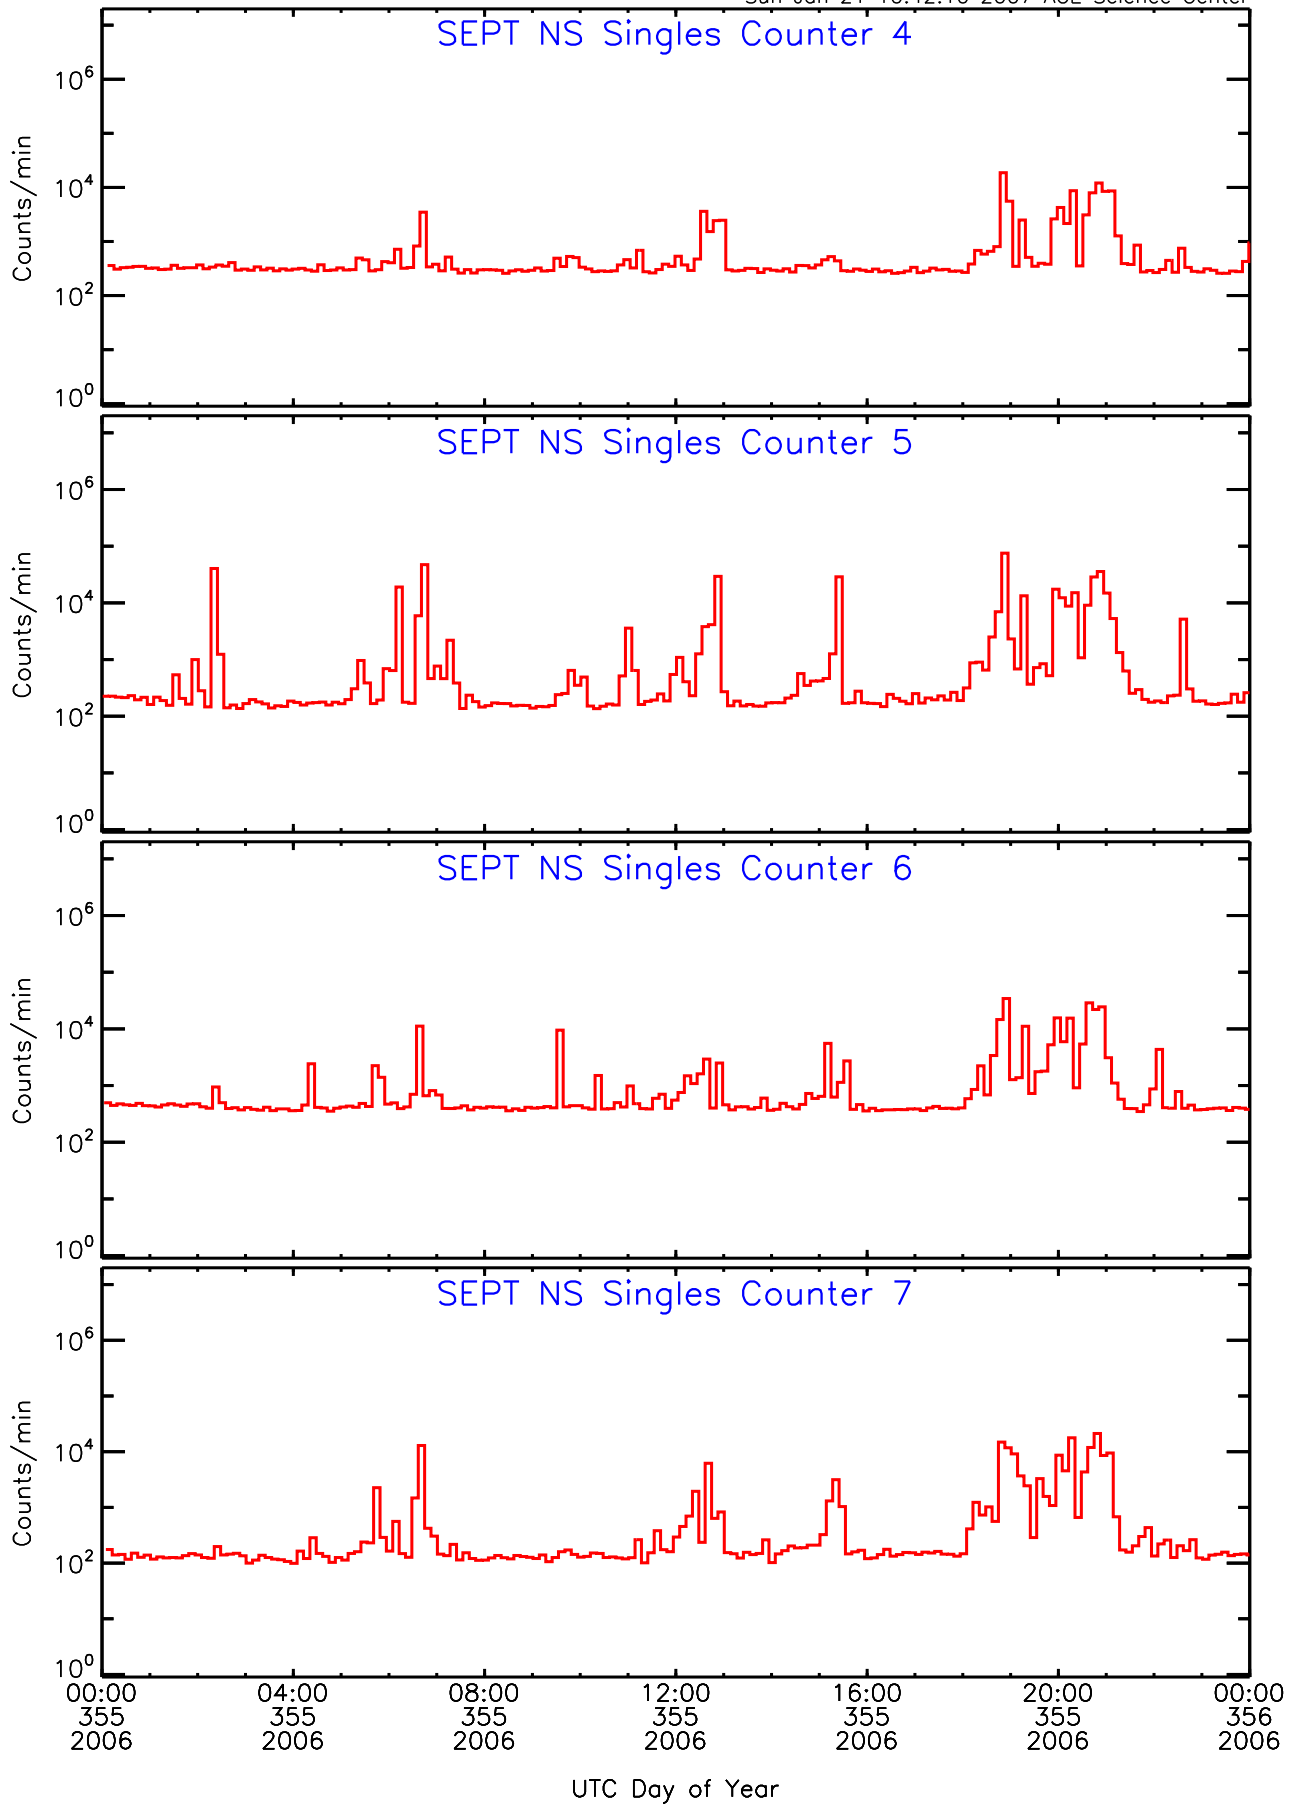

Sun Jan 21 10:42:01 2007 ACE Science Center

SEPT ahead Housekeeping Data for 2006-355

Sun Jan 21 10:42:04 2007 ACE Science Center

SEPT ahead Housekeeping Data for 2006-355

Sun Jan 21 10:42:07 2007 ACE Science Center

SEPT ahead Housekeeping Data for 2006-355

Sun Jan 21 10:42:10 2007 ACE Science Center

SEPT ahead Housekeeping Data for 2006-355

Sun Jan 21 10:42:13 2007 ACE Science Center

SEPT ahead Housekeeping Data for 2006-355