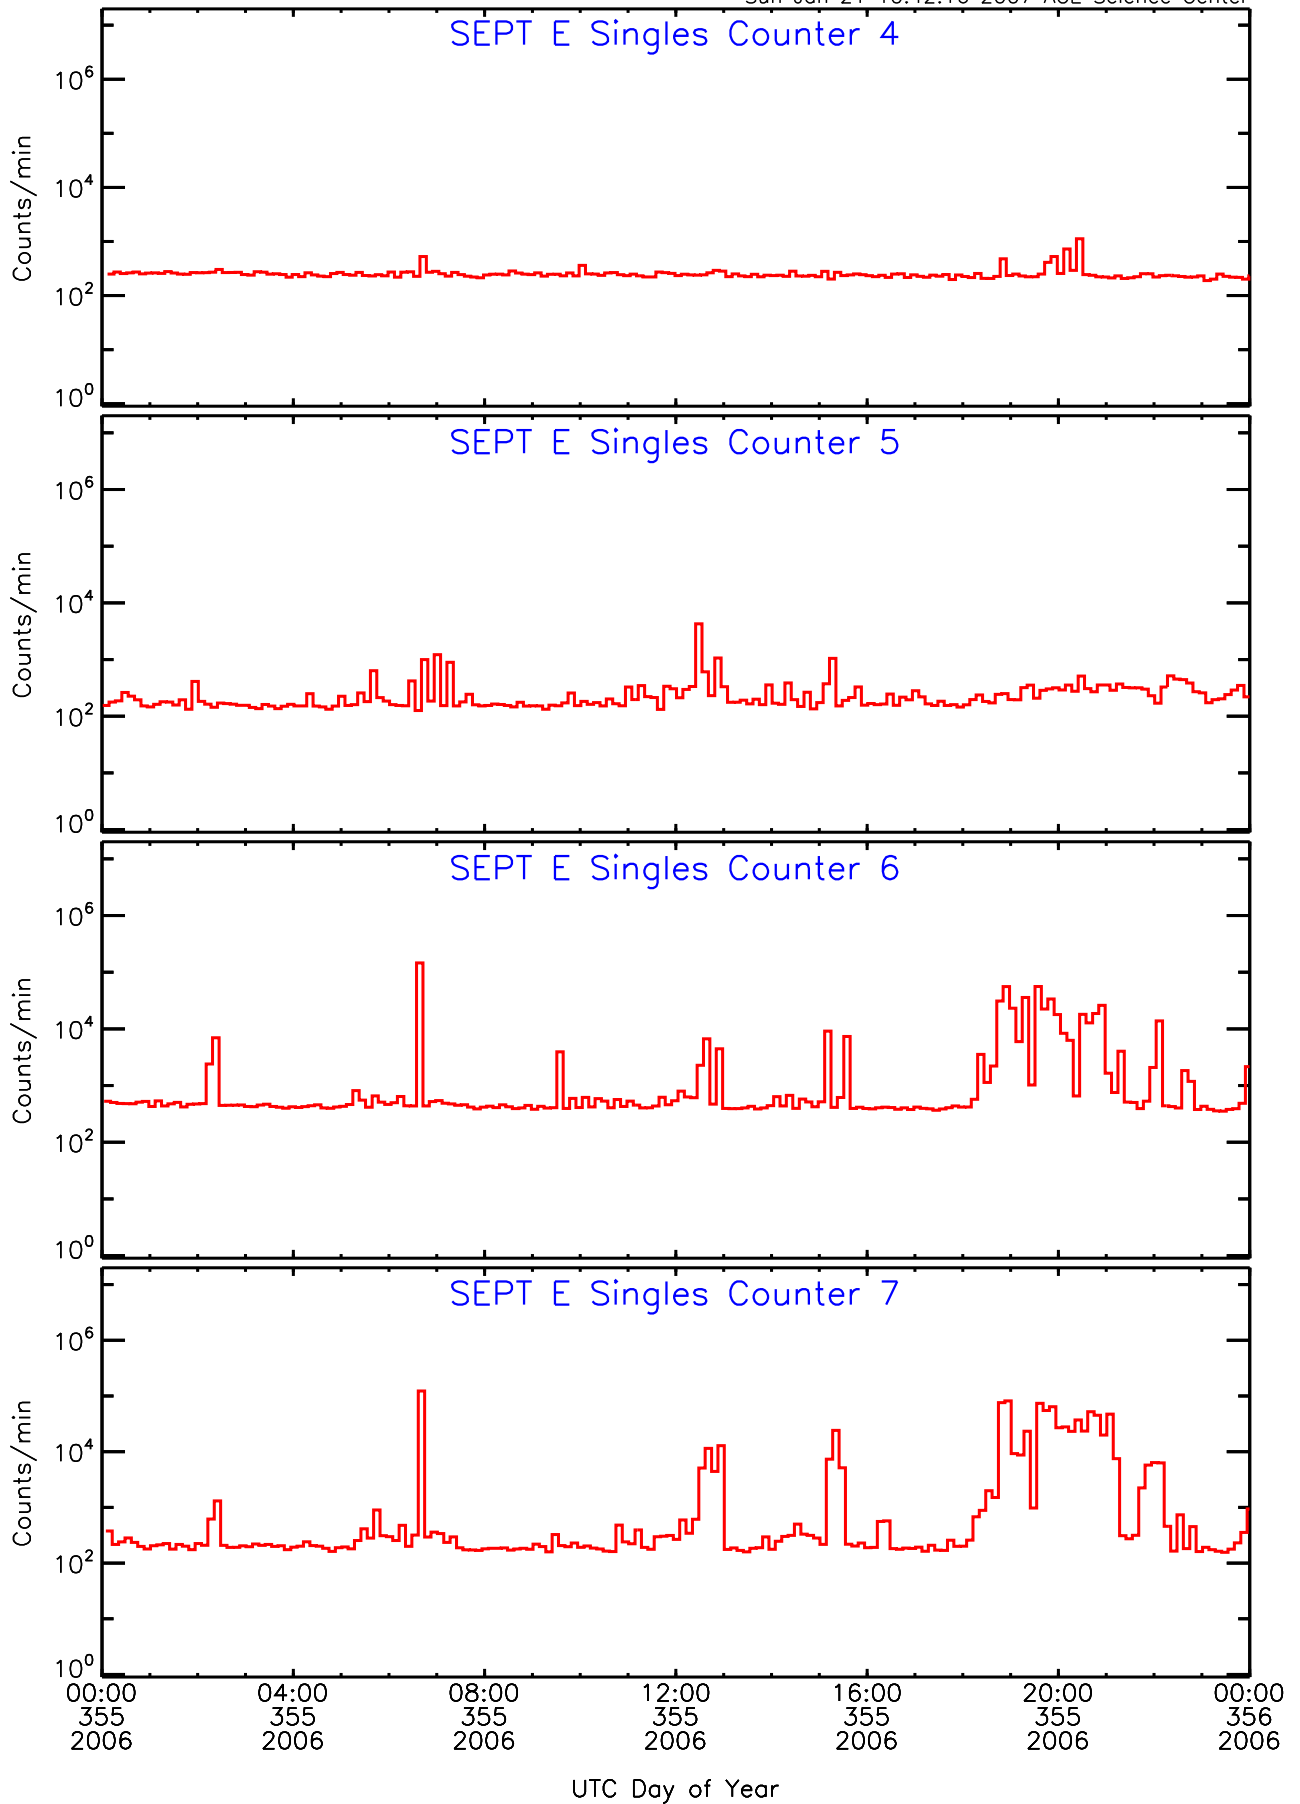

Sun Jan 21 10:42:01 2007 ACE Science Center

SEPT ahead Housekeeping Data for 2006-355

Sun Jan 21 10:42:04 2007 ACE Science Center

SEPT ahead Housekeeping Data for 2006-355

Sun Jan 21 10:42:07 2007 ACE Science Center

SEPT ahead Housekeeping Data for 2006-355

Sun Jan 21 10:42:10 2007 ACE Science Center

SEPT ahead Housekeeping Data for 2006-355

Sun Jan 21 10:42:13 2007 ACE Science Center

SEPT ahead Housekeeping Data for 2006-355

Sun Jan 21 10:42:16 2007 ACE Science Center

SEPT ahead Housekeeping Data for 2006-355

Sun Jan 21 10:42:19 2007 ACE Science Center