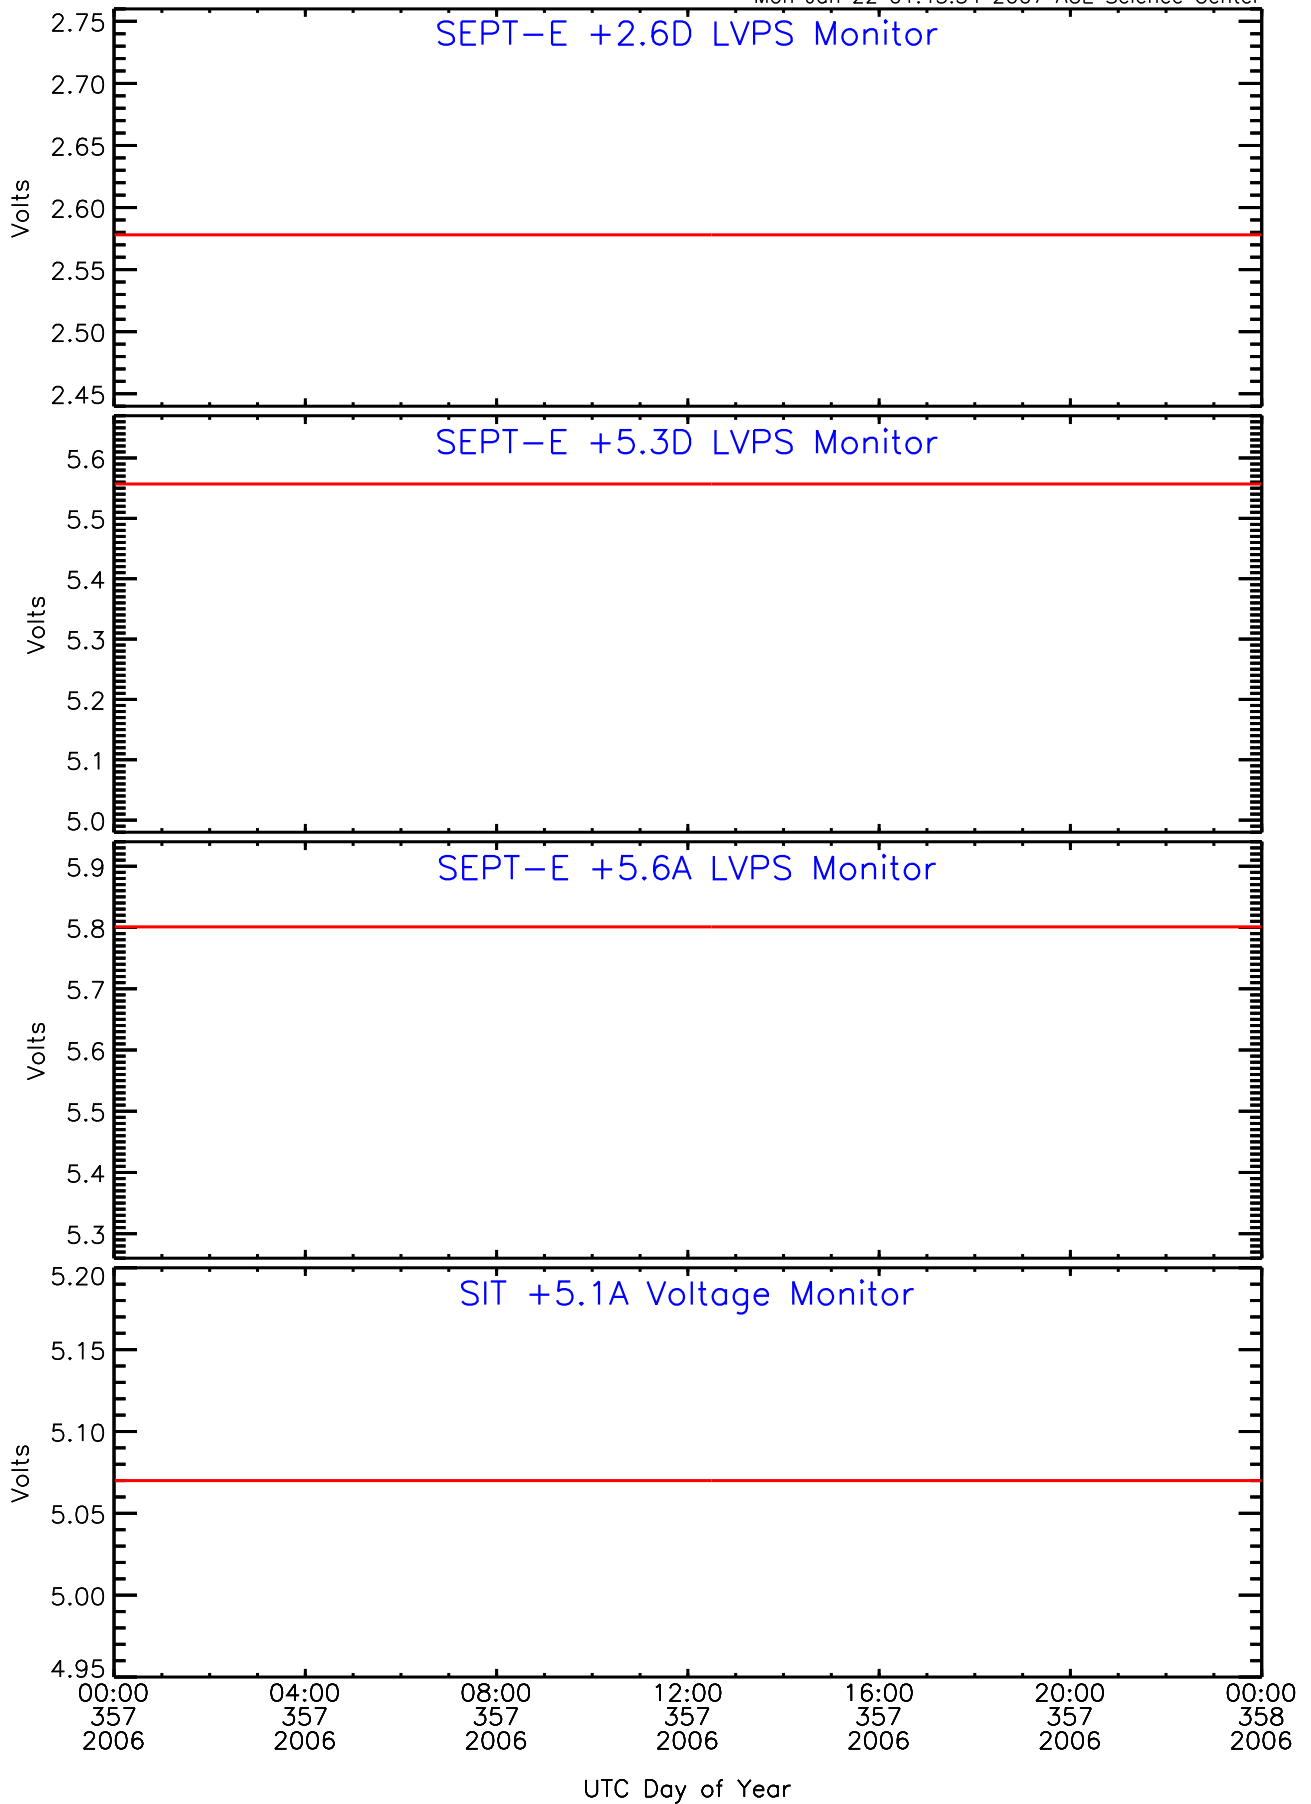

SEP-Central ahead Housekeeping Data for 2006-357

Mon Jan 22 01:45:42 2007 ACE Science Center

SEP-Central ahead Housekeeping Data for 2006-357

Mon Jan 22 01:45:45 2007 ACE Science Center

SEP-Central ahead Housekeeping Data for 2006-357

Mon Jan 22 01:45:48 2007 ACE Science Center

SEP-Central ahead Housekeeping Data for 2006-357

Mon Jan 22 01:45:51 2007 ACE Science Center

SEP-Central ahead Housekeeping Data for 2006-357

Mon Jan 22 01:45:54 2007 ACE Science Center