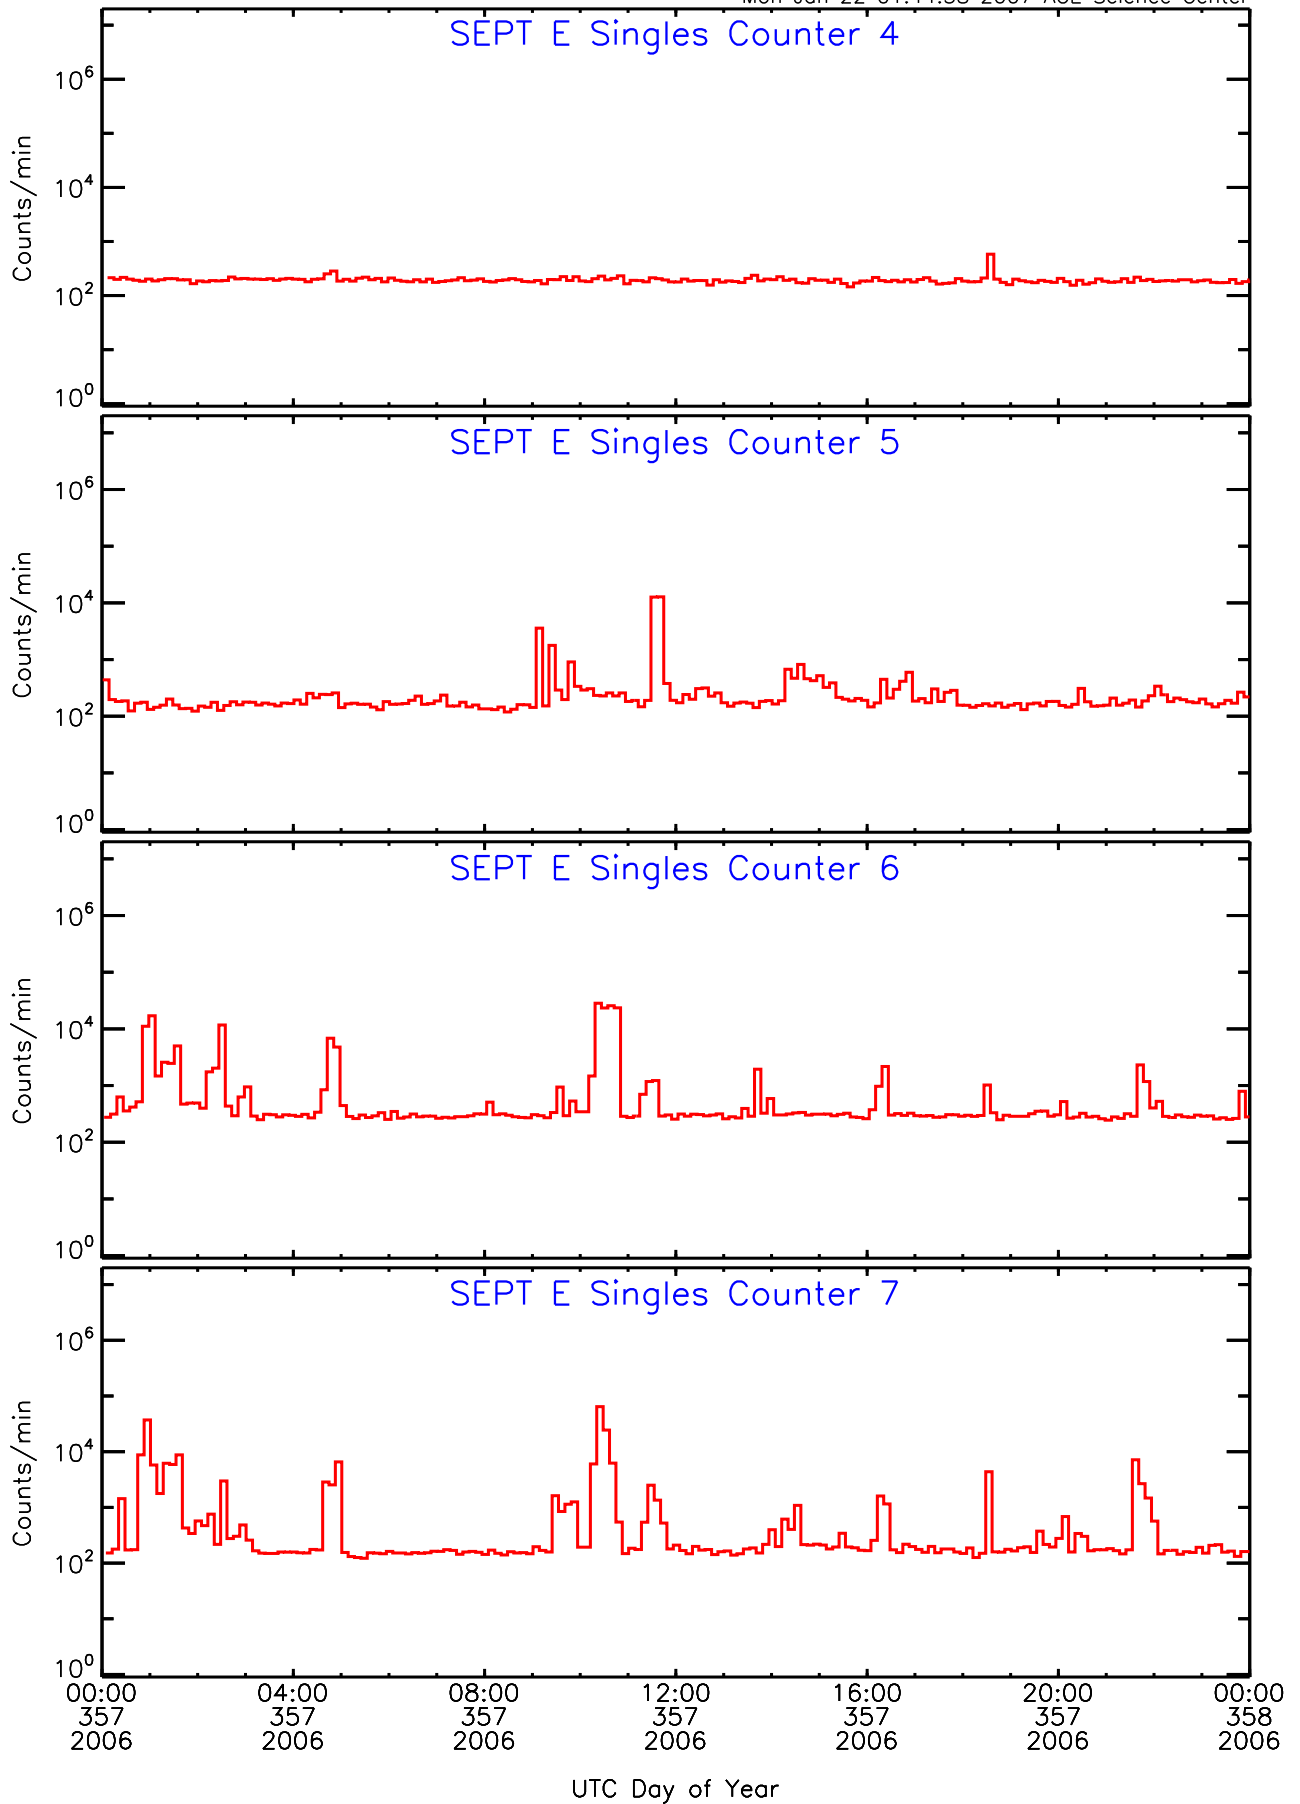

SEPT ahead Housekeeping Data for 2006-357

Mon Jan 22 01:44:38 2007 ACE Science Center