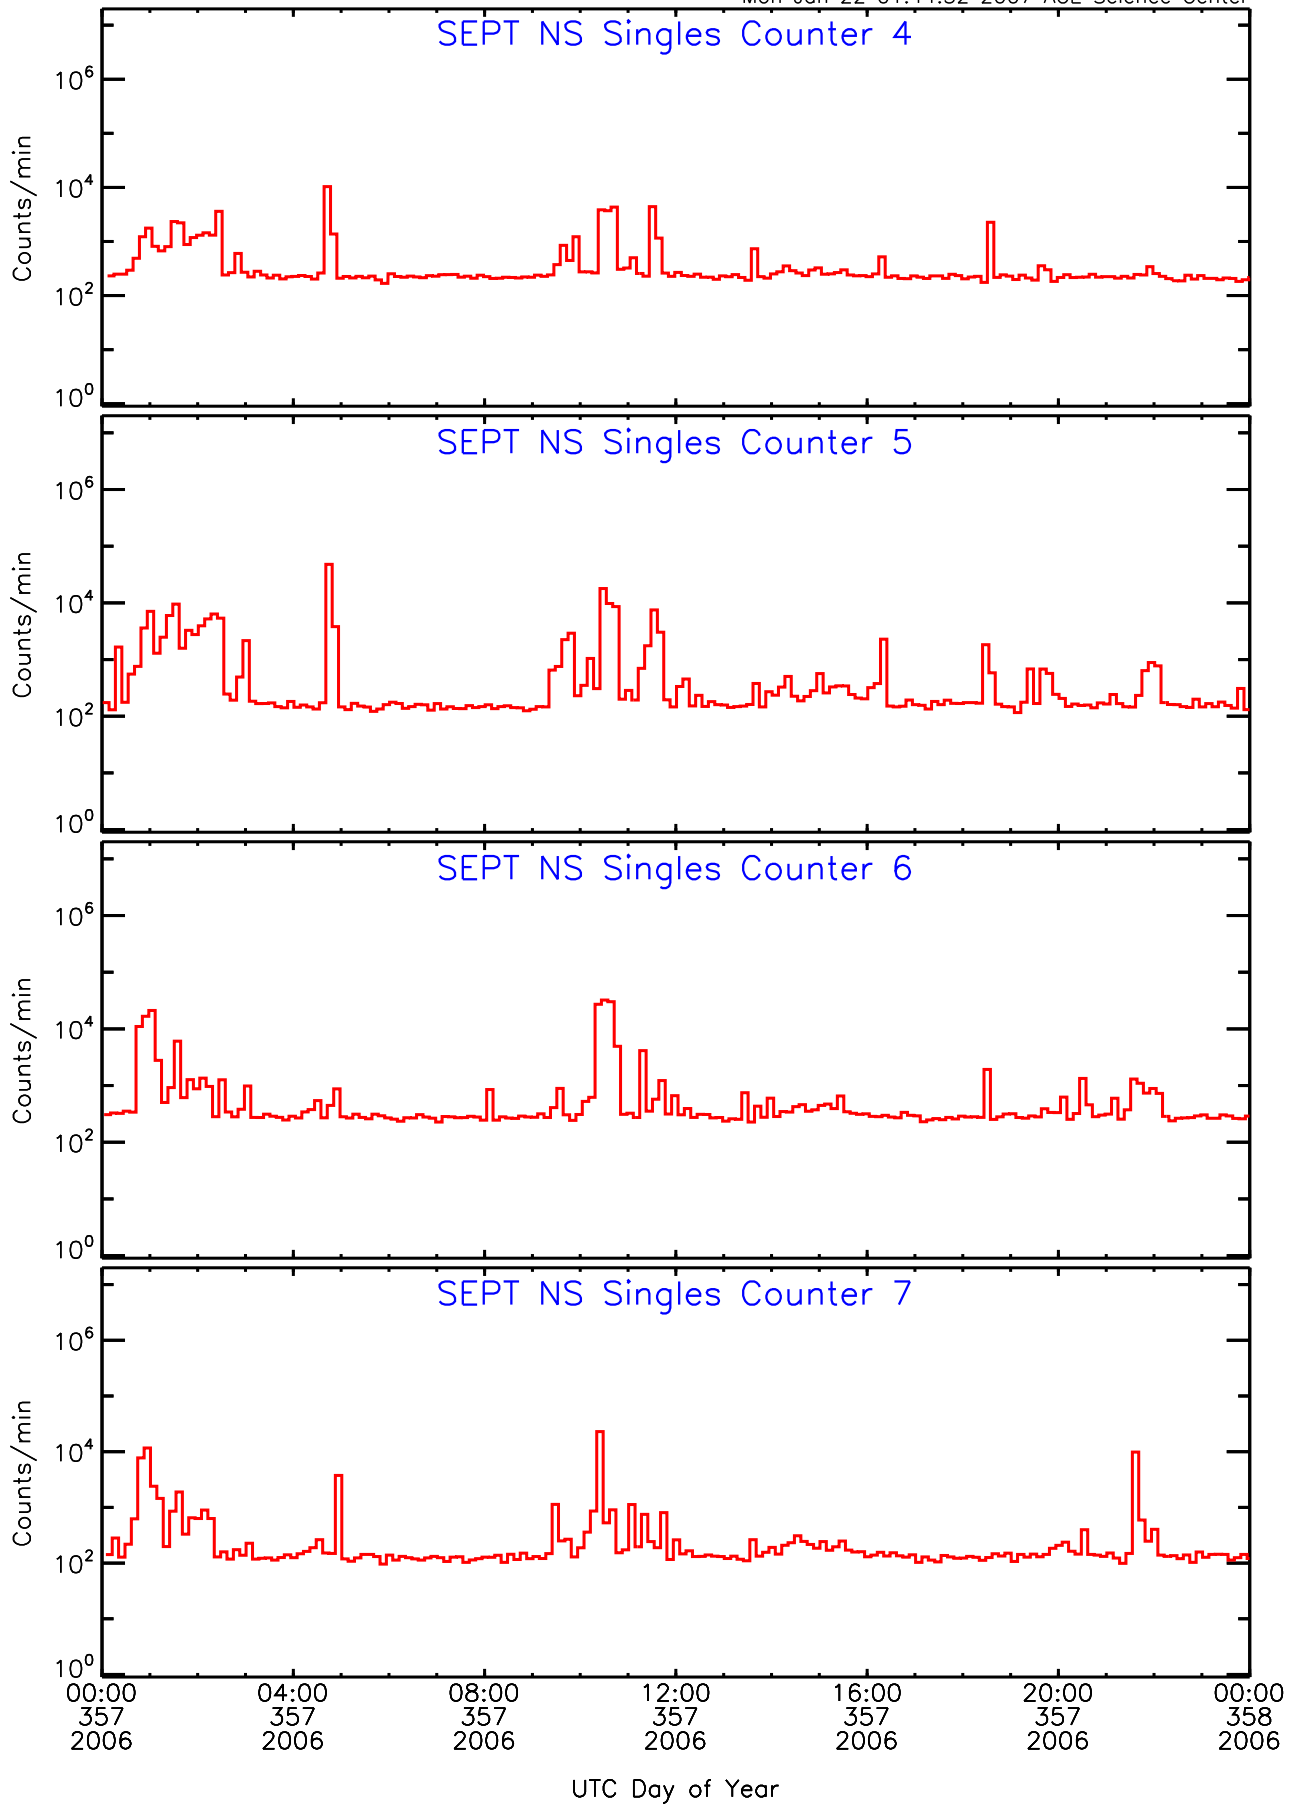

SEPT ahead Housekeeping Data for 2006-357

Mon Jan 22 01:44:32 2007 ACE Science Center