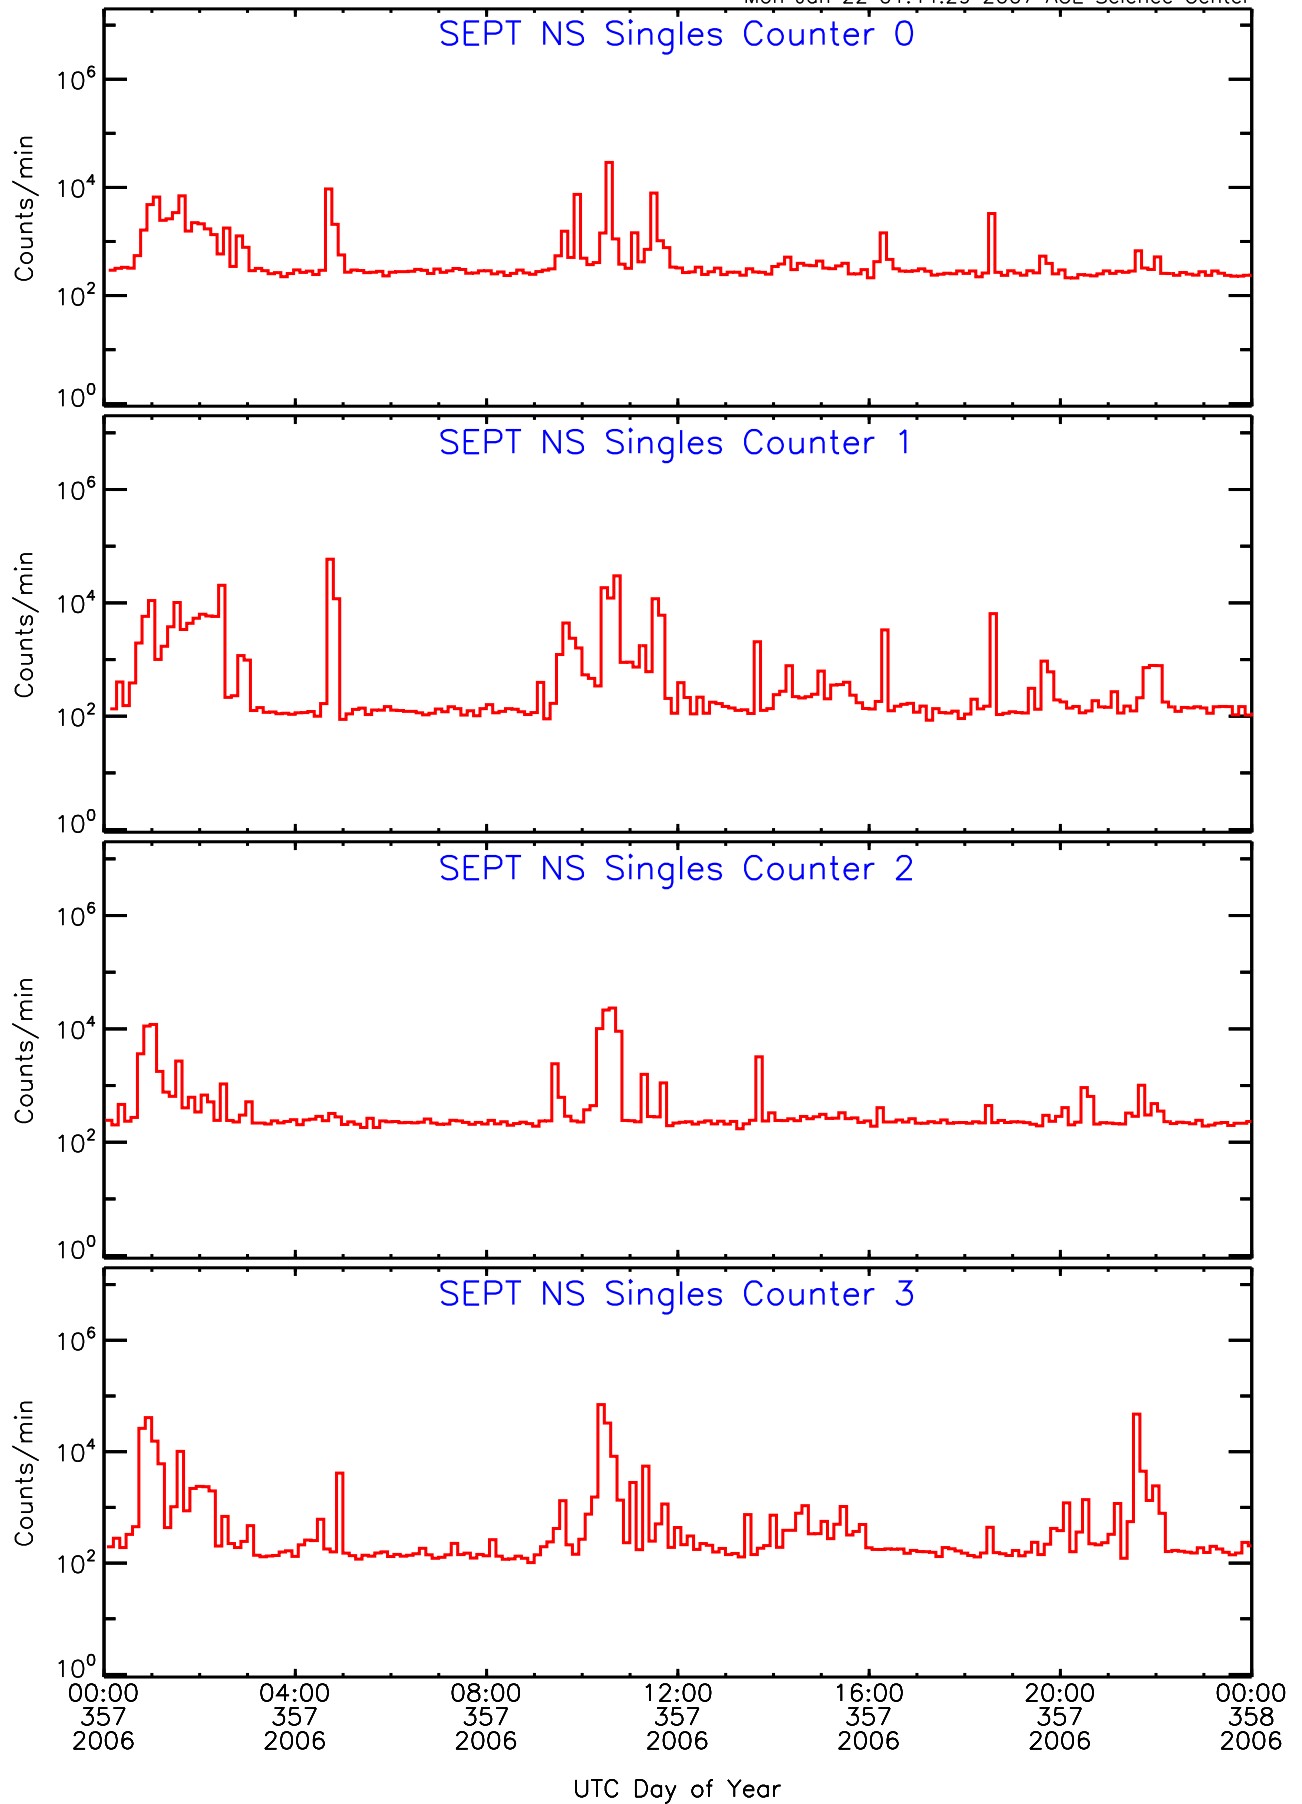

SEPT ahead Housekeeping Data for 2006-357

Mon Jan 22 01:44:29 2007 ACE Science Center