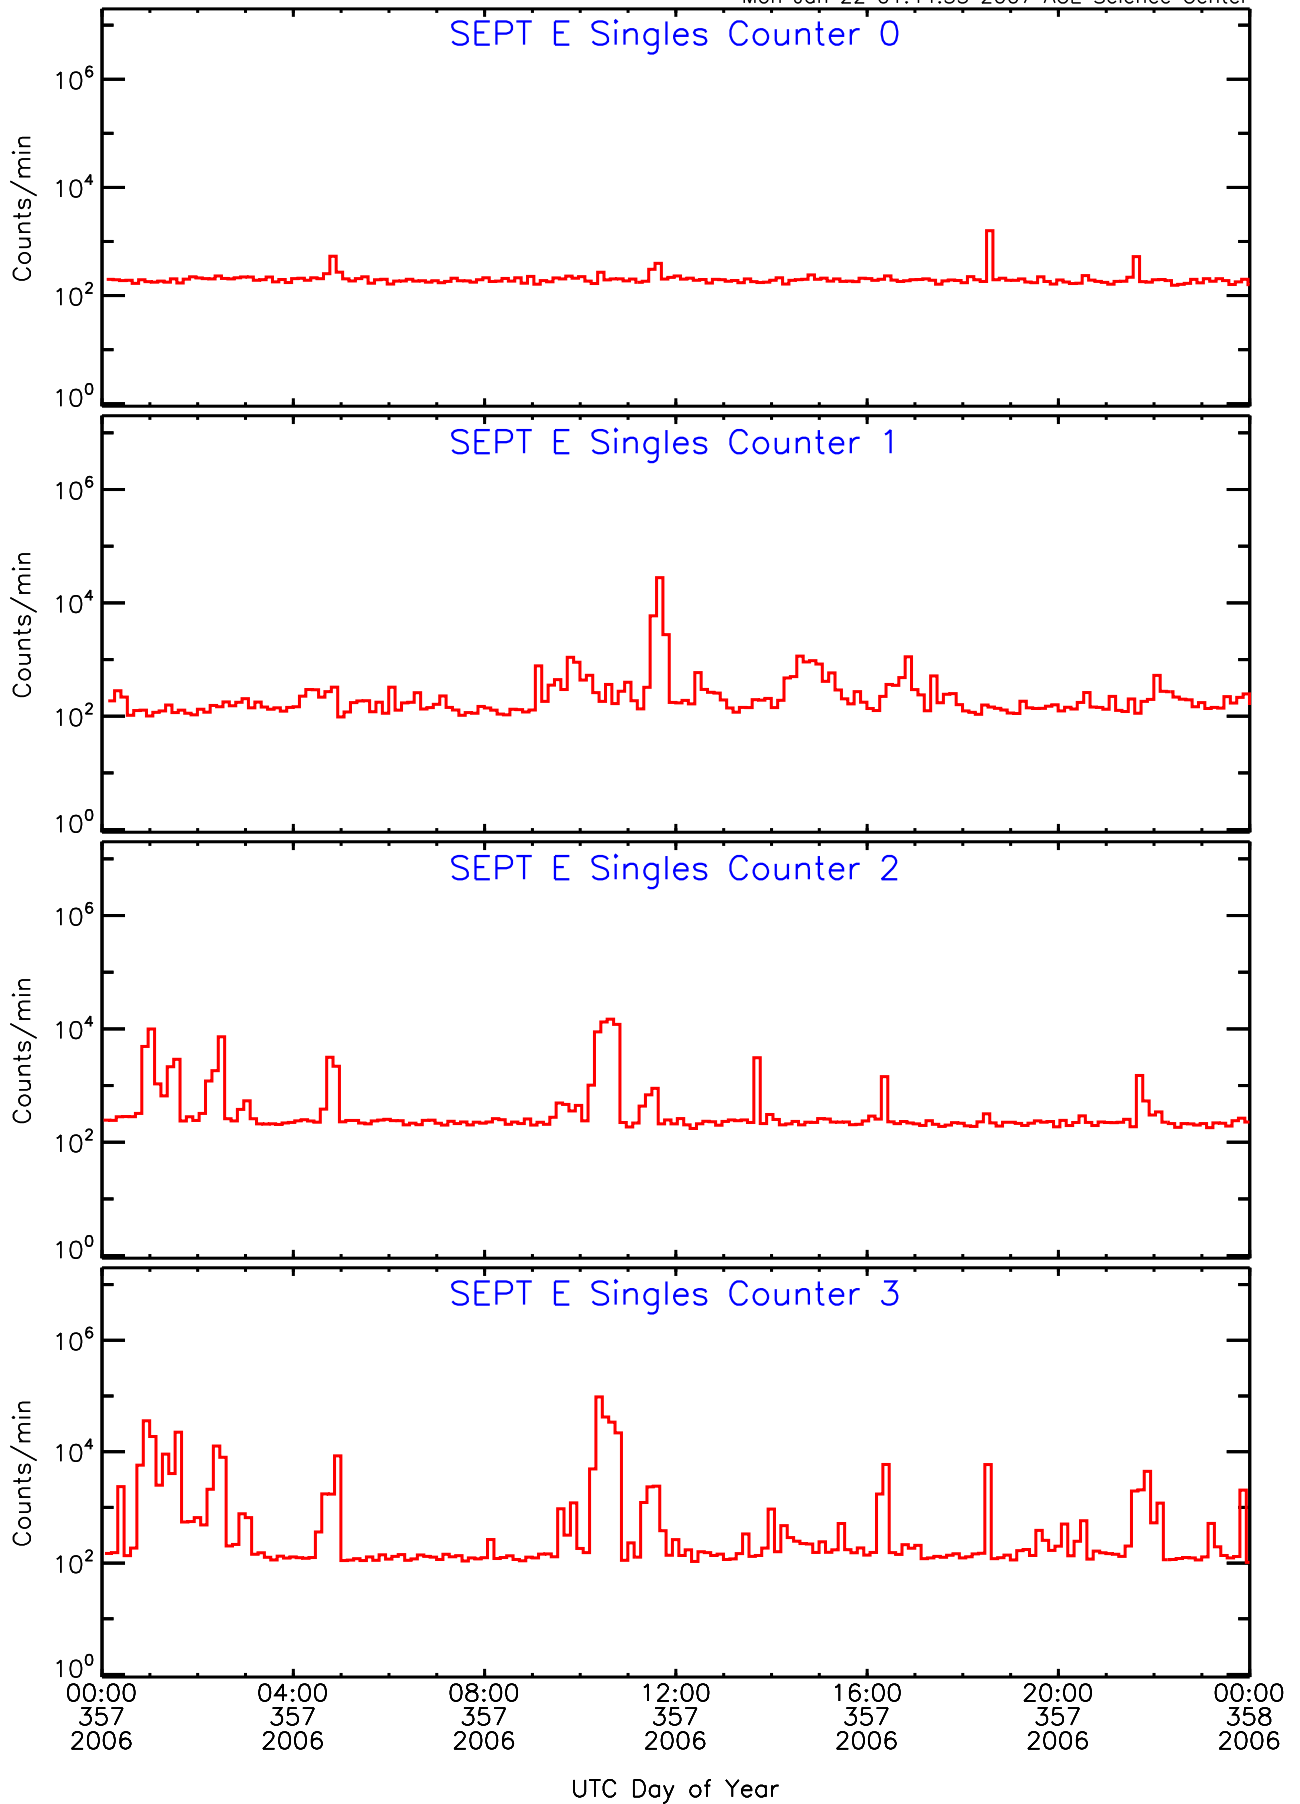

SEPT ahead Housekeeping Data for 2006-357

Mon Jan 22 01:44:35 2007 ACE Science Center