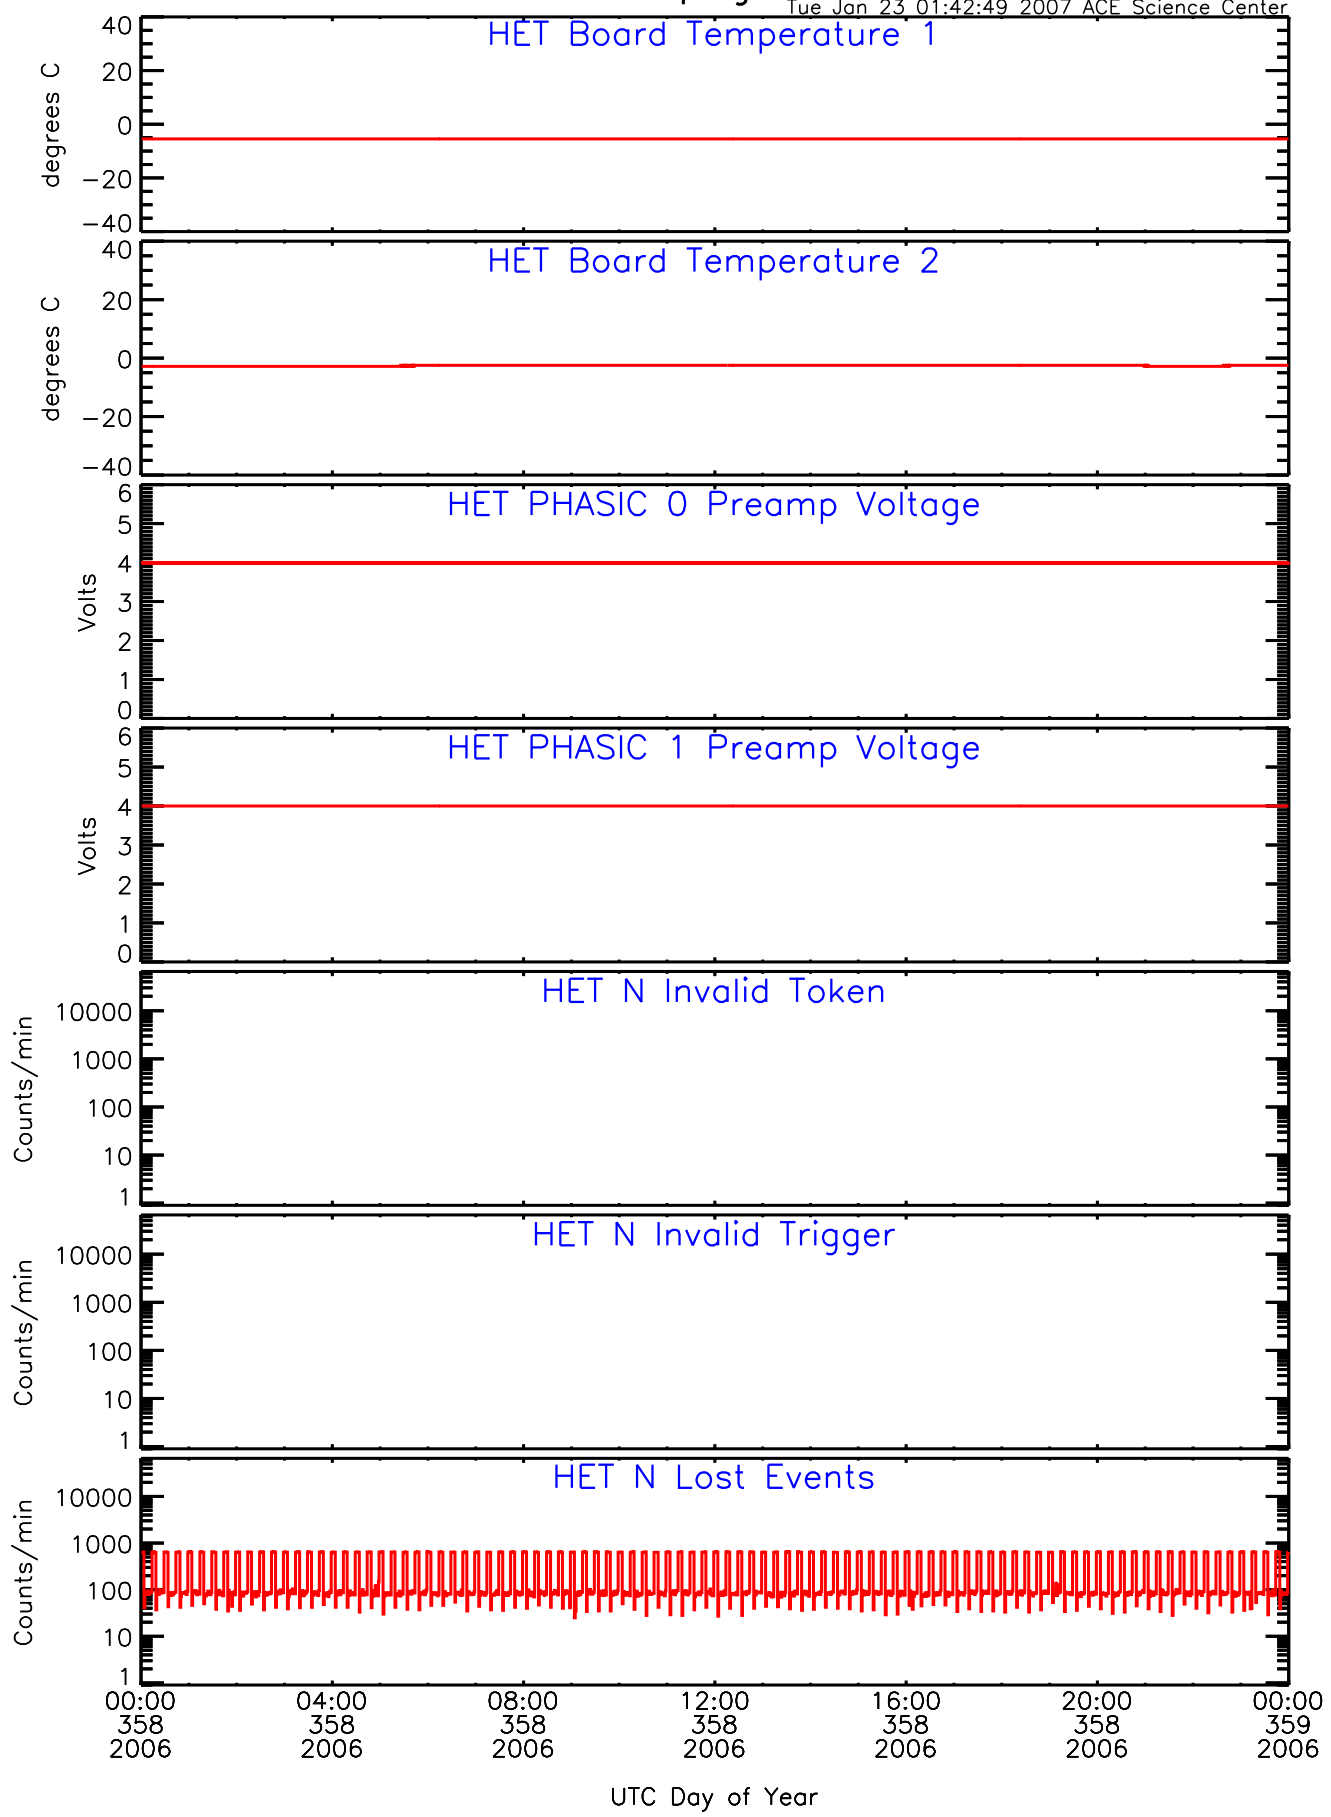

HET ahead Housekeeping Data for 2006-358

Tue Jan 23 01:42:49 2007 ACE Science Center

HET ahead Housekeeping Data for 2006-358

Tue Jan 23 01:42:54 2007 ACE Science Center

HET ahead Housekeeping Data for 2006-358

Tue Jan 23 01:42:59 2007 ACE Science Center

HET ahead Housekeeping Data for 2006-358

Tue Jan 23 01:43:04 2007 ACE Science Center