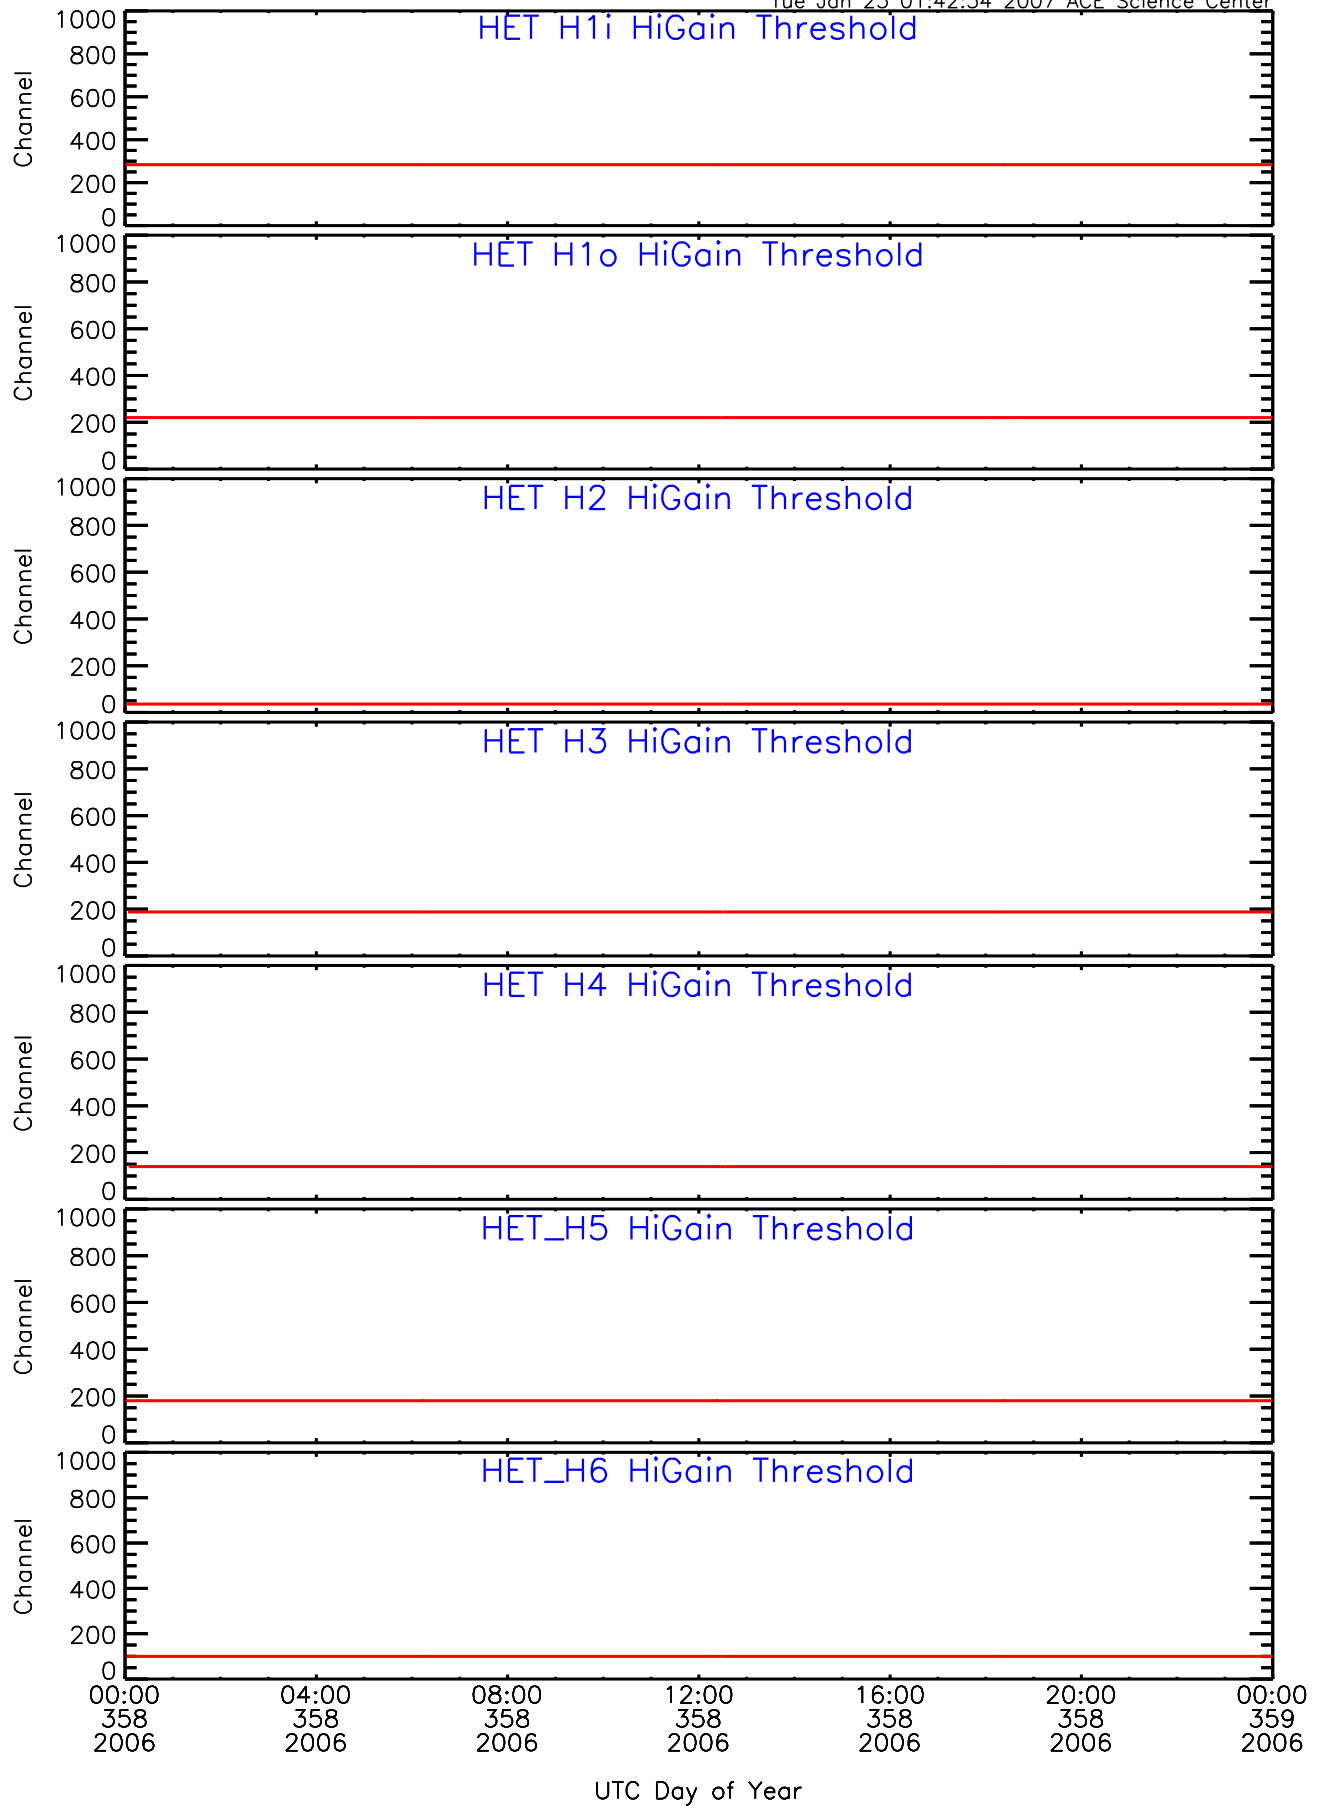

HET ahead Housekeeping Data for 2006-358

Tue Jan 23 01:42:49 2007 ACE Science Center

HET ahead Housekeeping Data for 2006-358

Tue Jan 23 01:42:54 2007 ACE Science Center

HET ahead Housekeeping Data for 2006-358

Tue Jan 23 01:42:59 2007 ACE Science Center

HET ahead Housekeeping Data for 2006-358

Tue Jan 23 01:43:04 2007 ACE Science Center