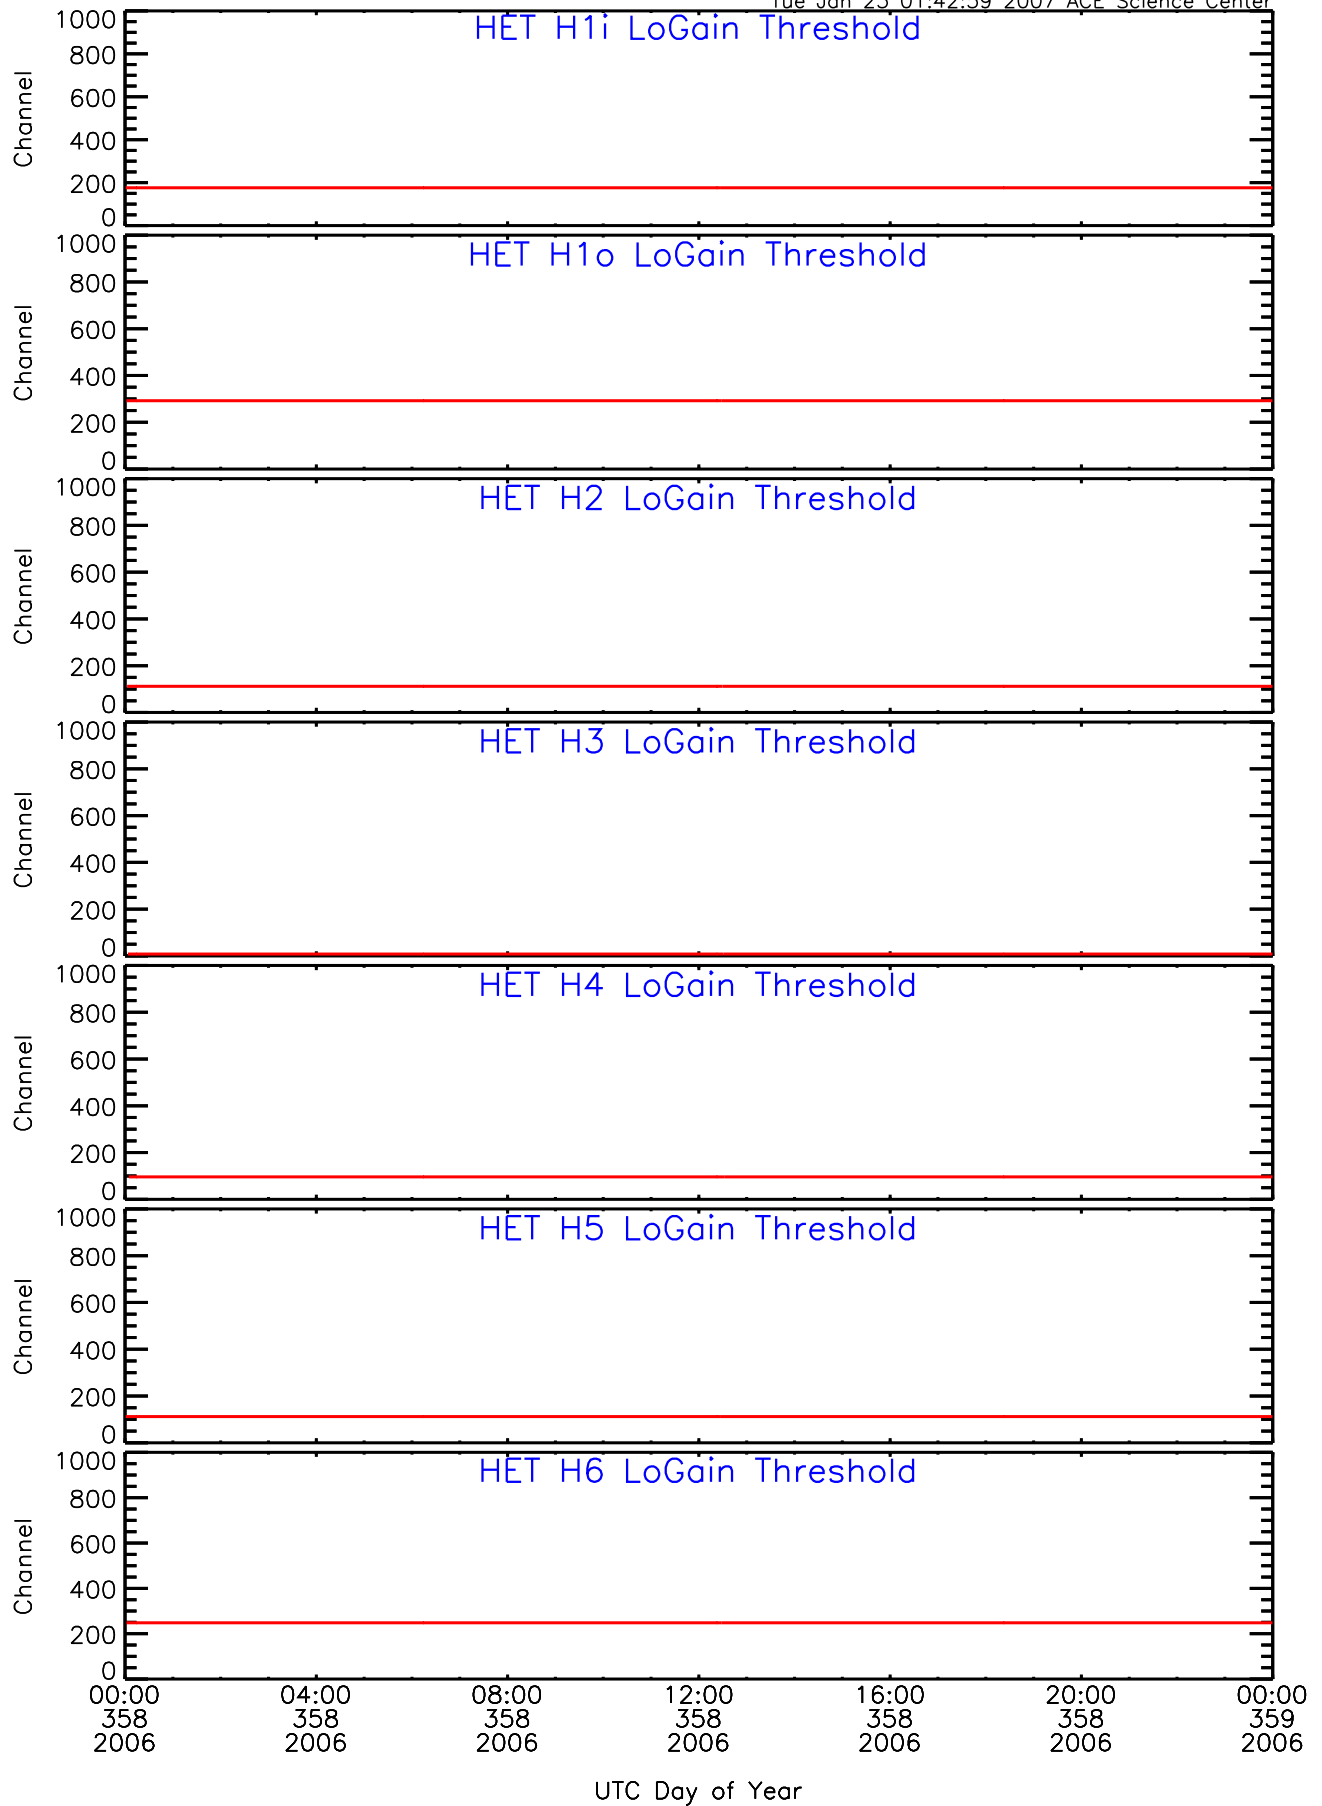

HET ahead Housekeeping Data for 2006-358

Tue Jan 23 01:42:49 2007 ACE Science Center

HET ahead Housekeeping Data for 2006-358

Tue Jan 23 01:42:54 2007 ACE Science Center

HET ahead Housekeeping Data for 2006-358

Tue Jan 23 01:42:59 2007 ACE Science Center

HET ahead Housekeeping Data for 2006-358

Tue Jan 23 01:43:04 2007 ACE Science Center