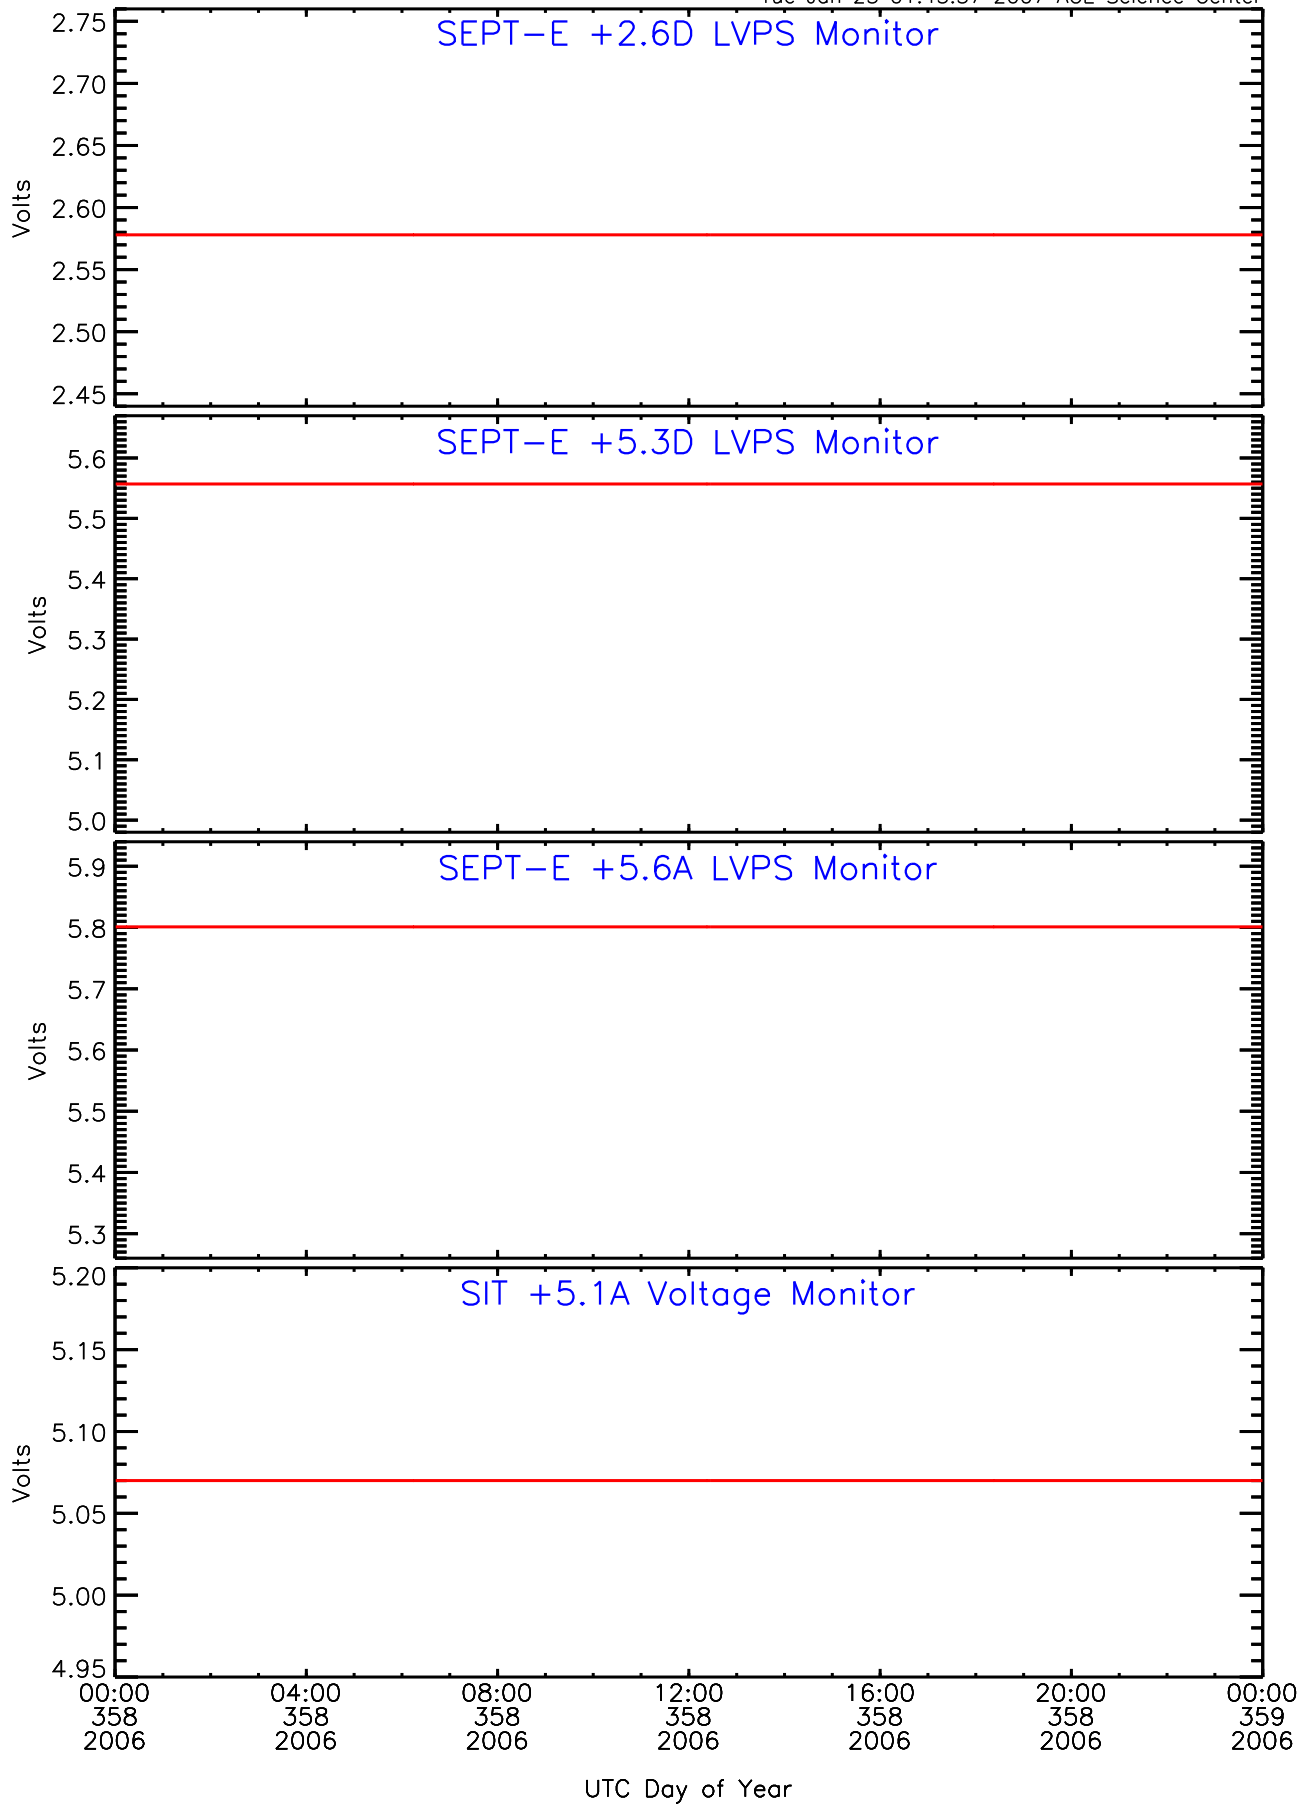

SEP-Central ahead Housekeeping Data for 2006-358

Tue Jan 23 01:45:46 2007 ACE Science Center

SEP-Central ahead Housekeeping Data for 2006-358

Tue Jan 23 01:45:49 2007 ACE Science Center

SEP-Central ahead Housekeeping Data for 2006-358

Tue Jan 23 01:45:51 2007 ACE Science Center

SEP-Central ahead Housekeeping Data for 2006-358

Tue Jan 23 01:45:54 2007 ACE Science Center

SEP-Central ahead Housekeeping Data for 2006-358

Tue Jan 23 01:45:57 2007 ACE Science Center