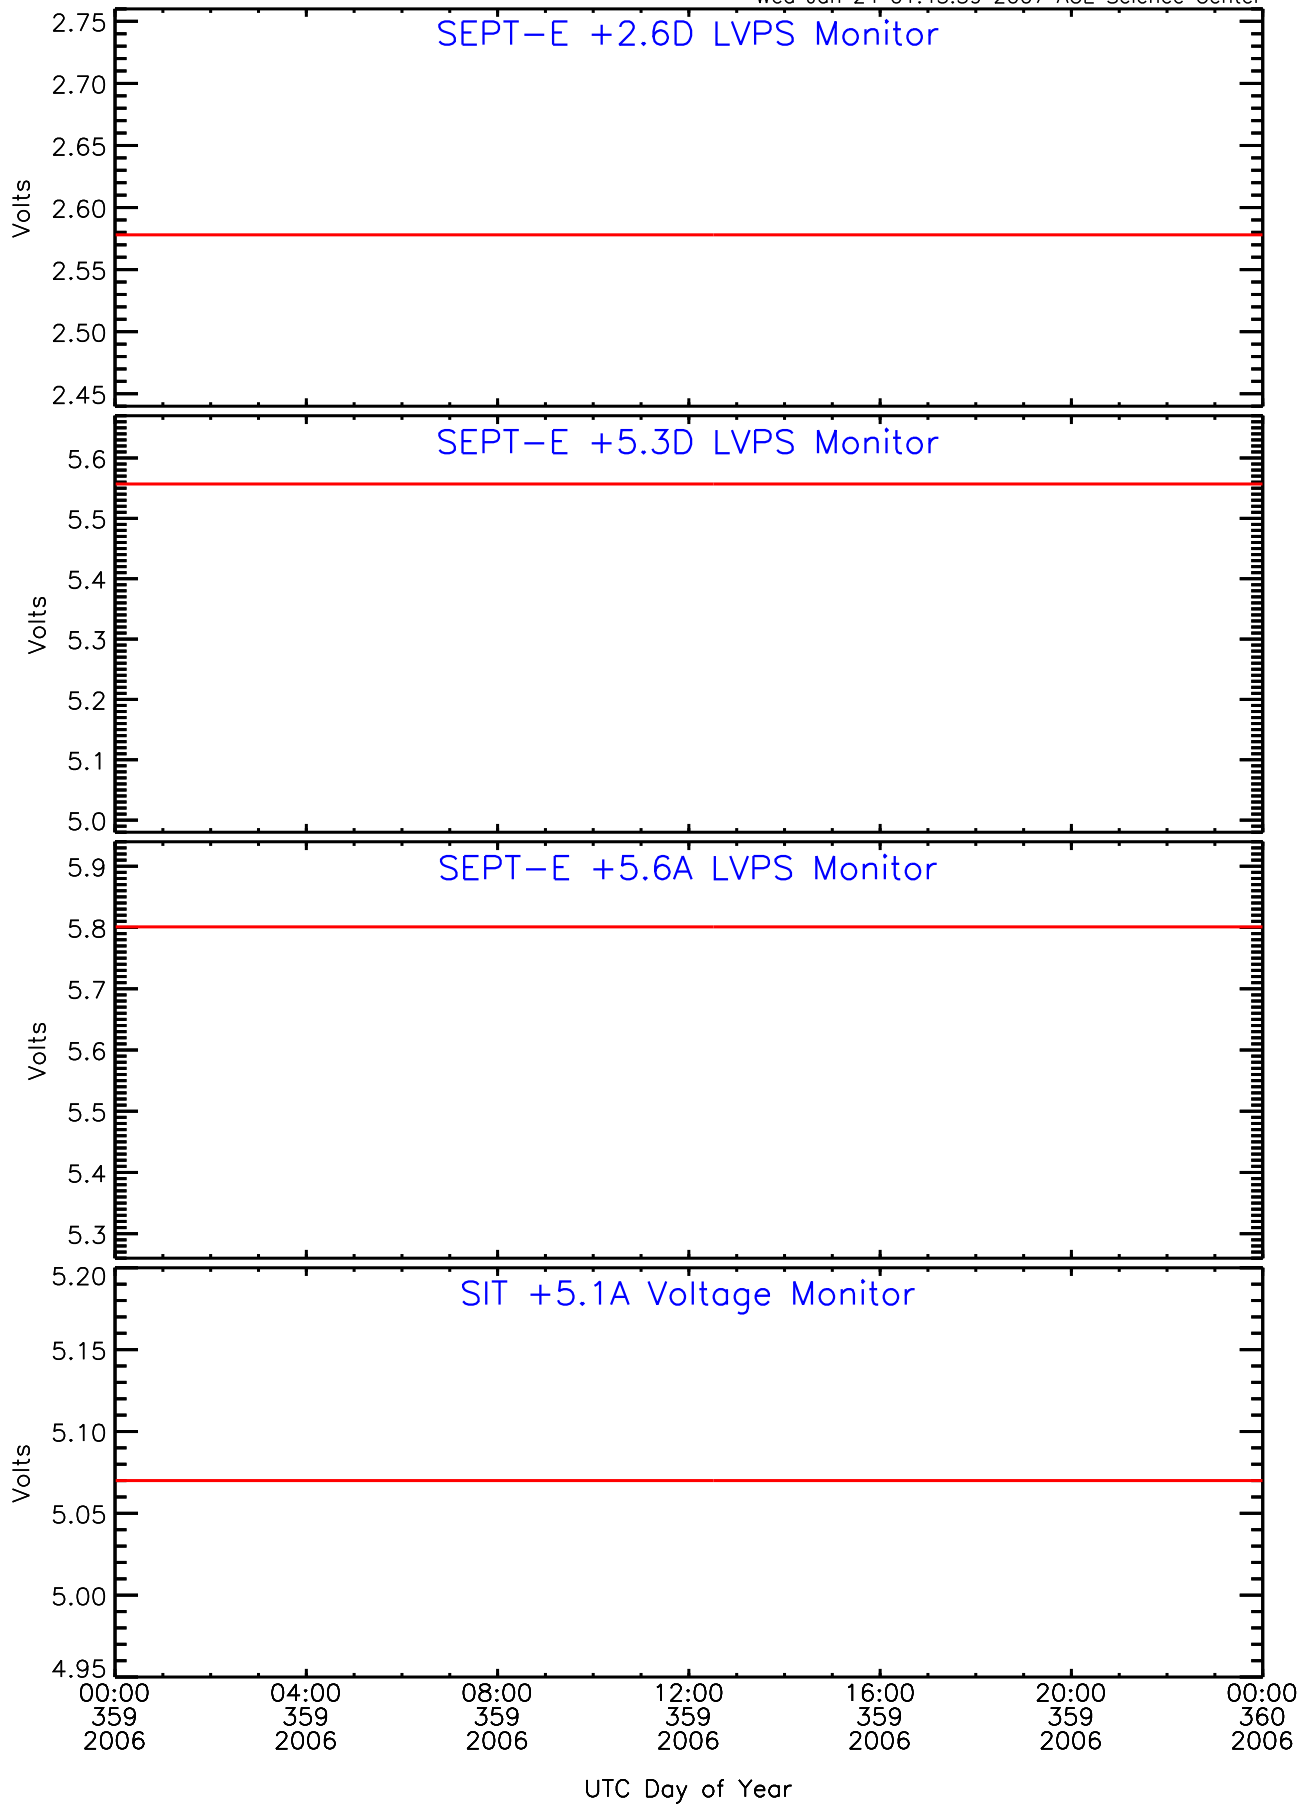

SEP-Central ahead Housekeeping Data for 2006-359

Wed Jan 24 01:43:59 2007 ACE Science Center