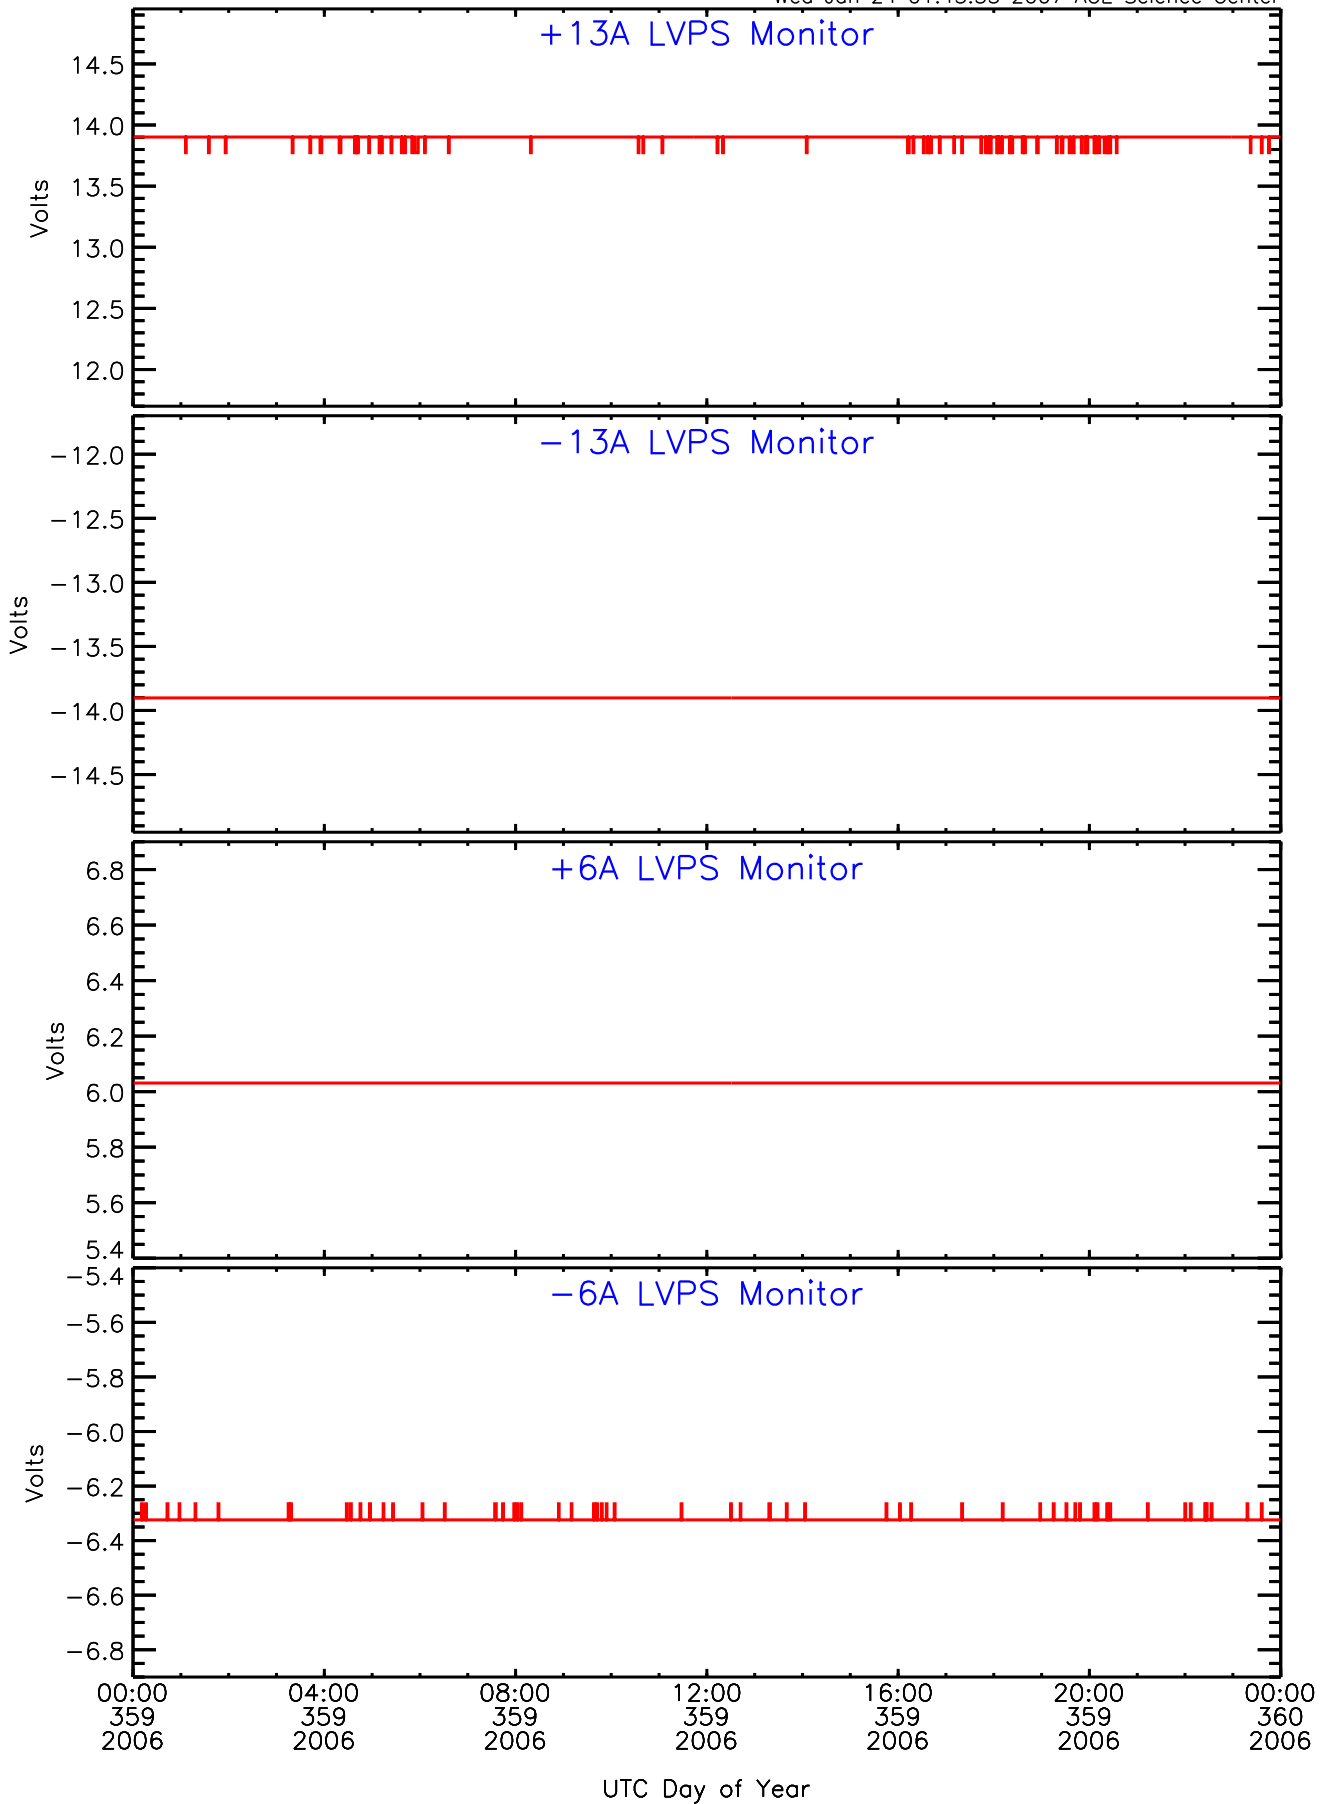

# SEP-Central ahead Housekeeping Data for 2006-359

Wed Jan 24 01:43:47 2007 ACE Science Center

# SEP-Central ahead Housekeeping Data for 2006-359

Wed Jan 24 01:43:50 2007 ACE Science Center

# SEP-Central ahead Housekeeping Data for 2006-359

Wed Jan 24 01:43:53 2007 ACE Science Center