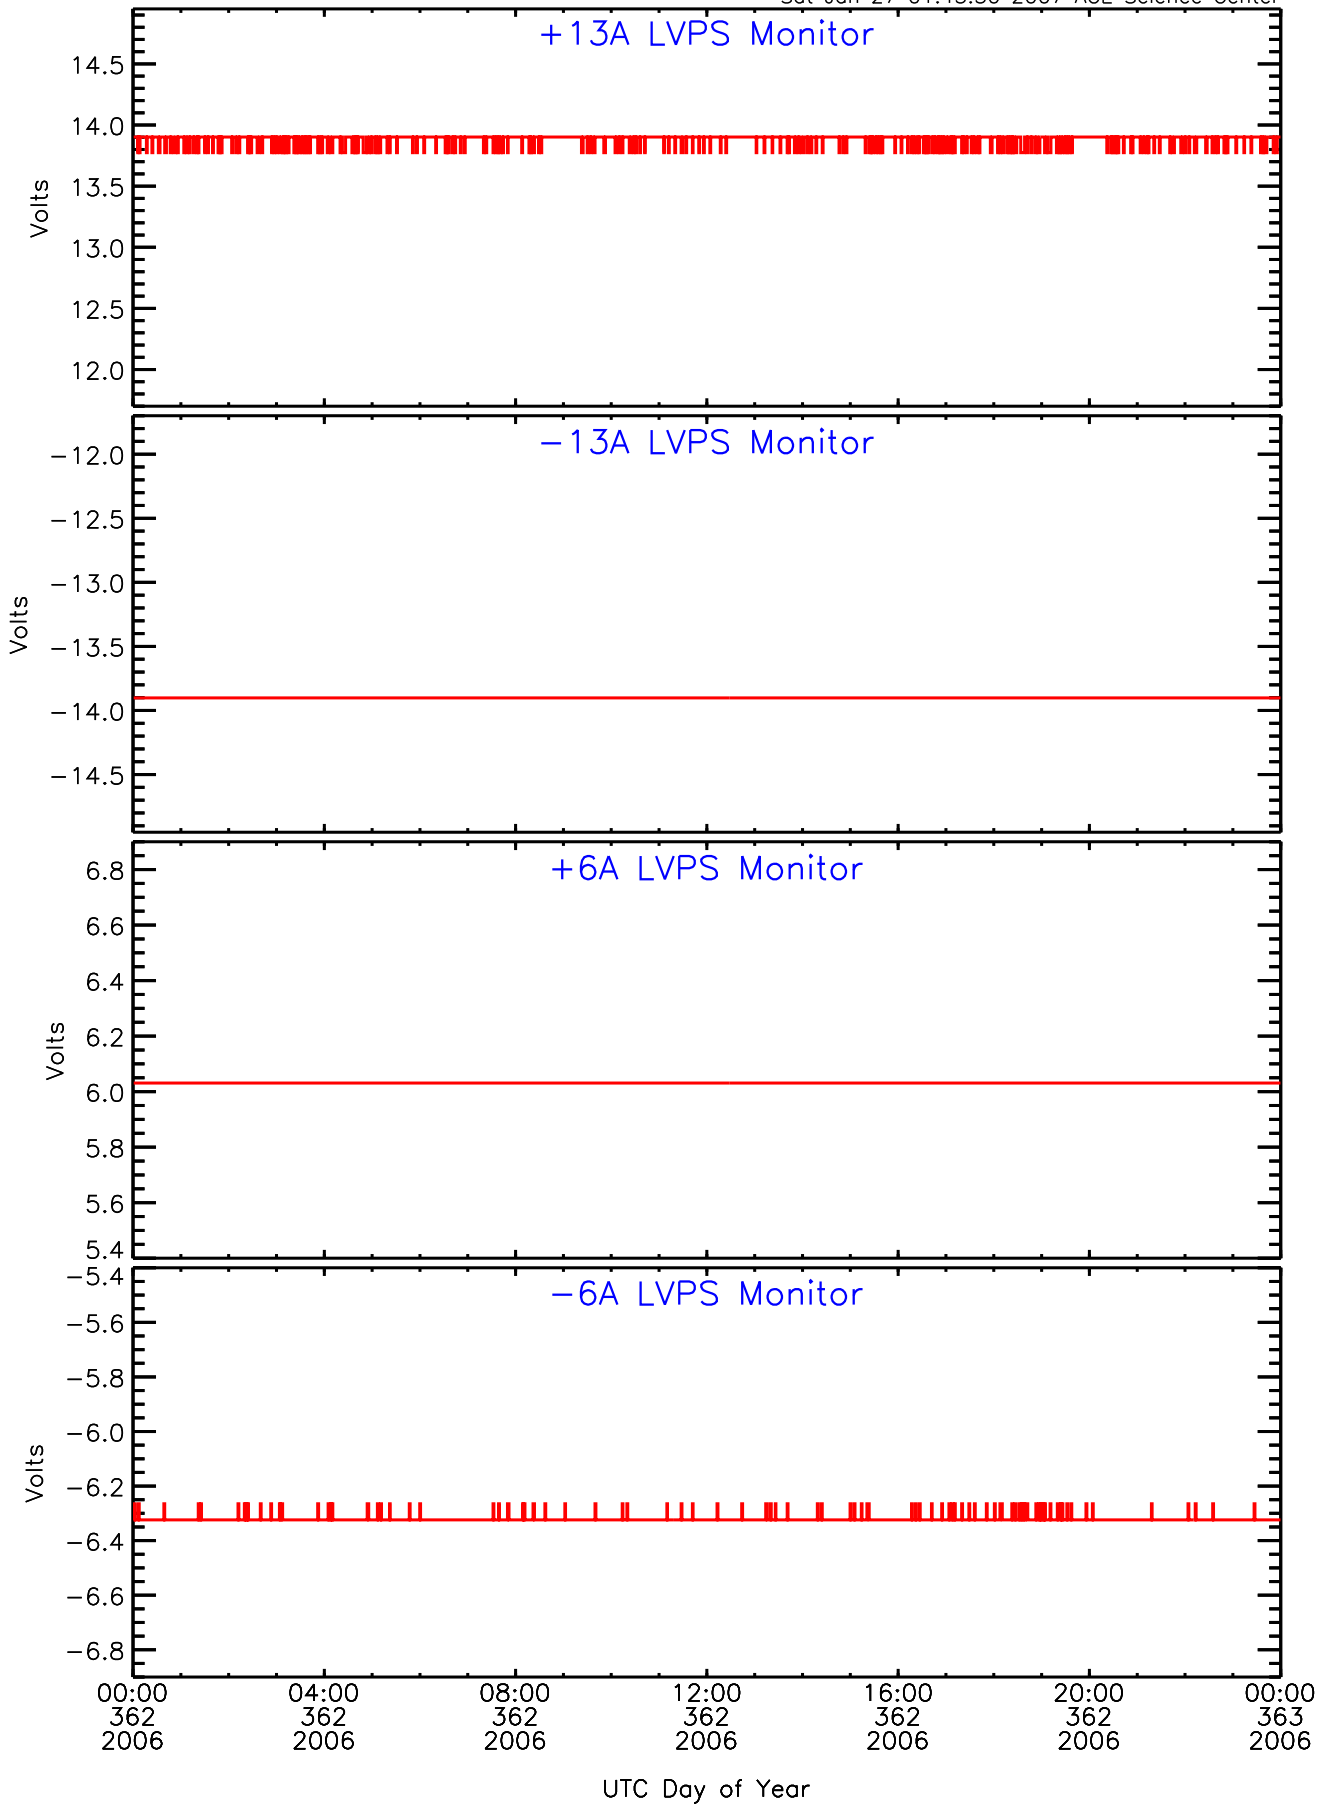

# SEP-Central ahead Housekeeping Data for 2006-362

Sat Jan 27 01:43:24 2007 ACE Science Center

# SEP-Central ahead Housekeeping Data for 2006-362

Sat Jan 27 01:43:27 2007 ACE Science Center

# SEP-Central ahead Housekeeping Data for 2006-362

Sat Jan 27 01:43:30 2007 ACE Science Center