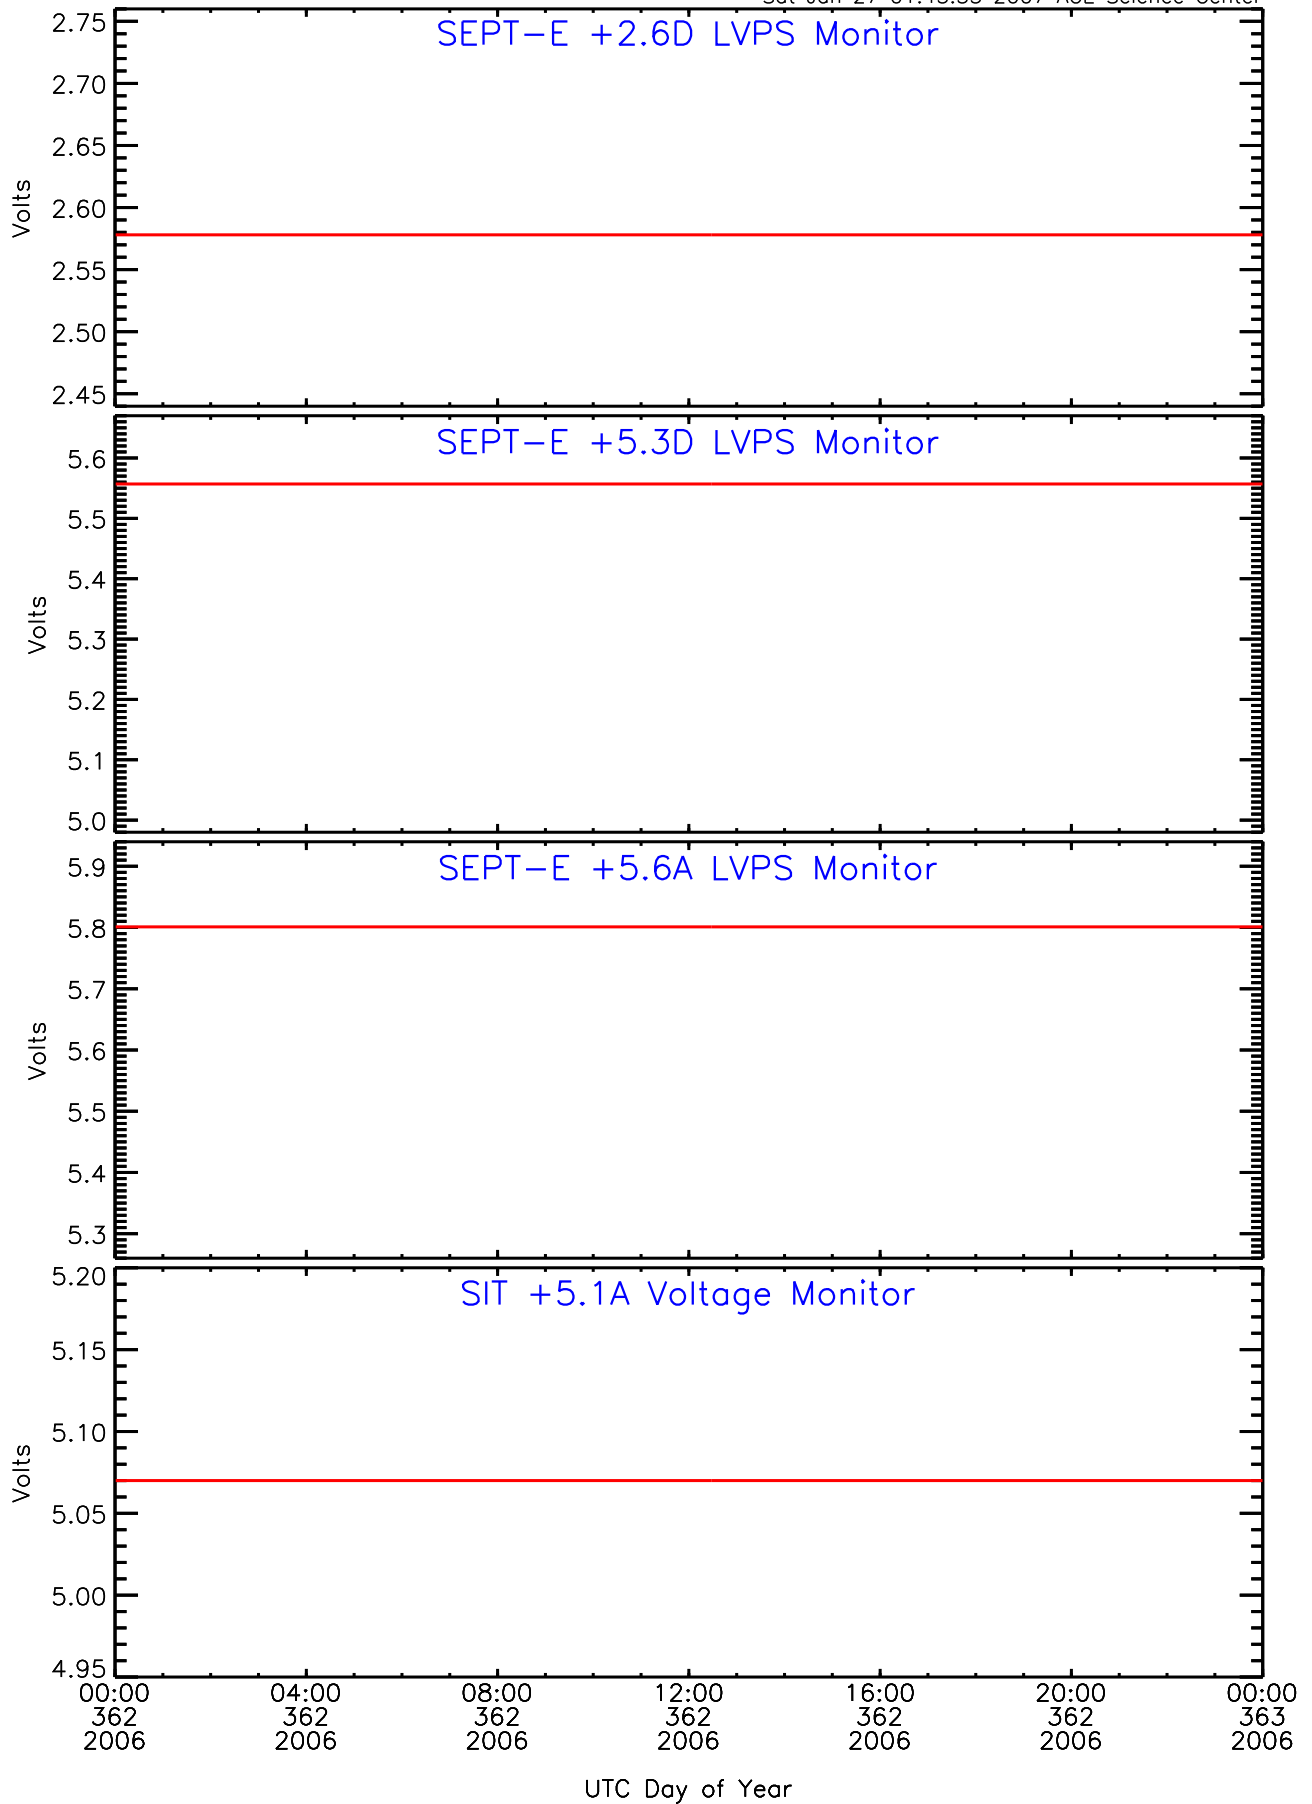

SEP-Central ahead Housekeeping Data for 2006-362

Sat Jan 27 01:43:35 2007 ACE Science Center