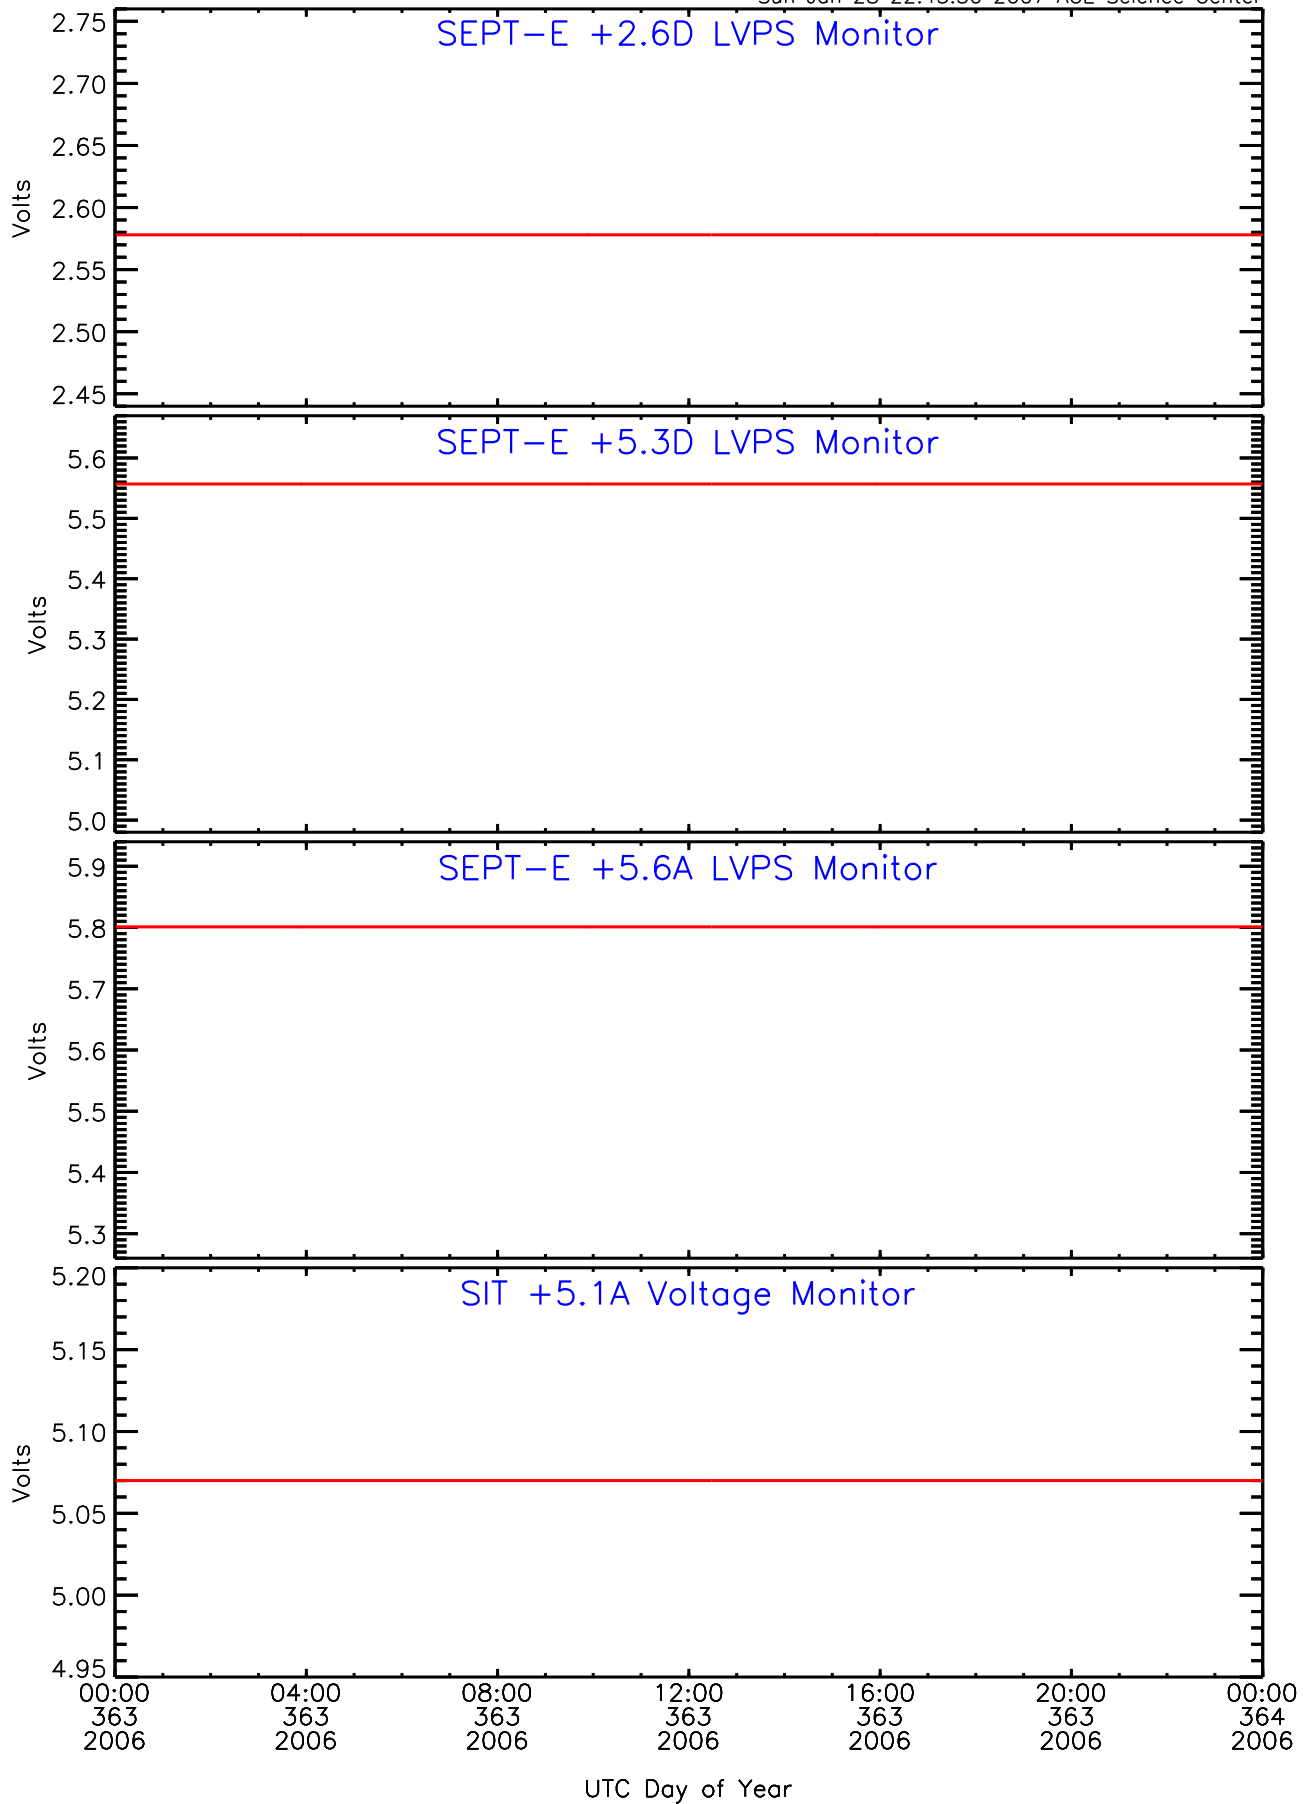

SEP-Central ahead Housekeeping Data for 2006-363

Sun Jan 28 22:43:19 2007 ACE Science Center

SEP-Central ahead Housekeeping Data for 2006-363

Sun Jan 28 22:43:22 2007 ACE Science Center

SEP-Central ahead Housekeeping Data for 2006-363

Sun Jan 28 22:43:25 2007 ACE Science Center

SEP-Central ahead Housekeeping Data for 2006-363

Sun Jan 28 22:43:27 2007 ACE Science Center

SEP-Central ahead Housekeeping Data for 2006-363

Sun Jan 28 22:43:30 2007 ACE Science Center