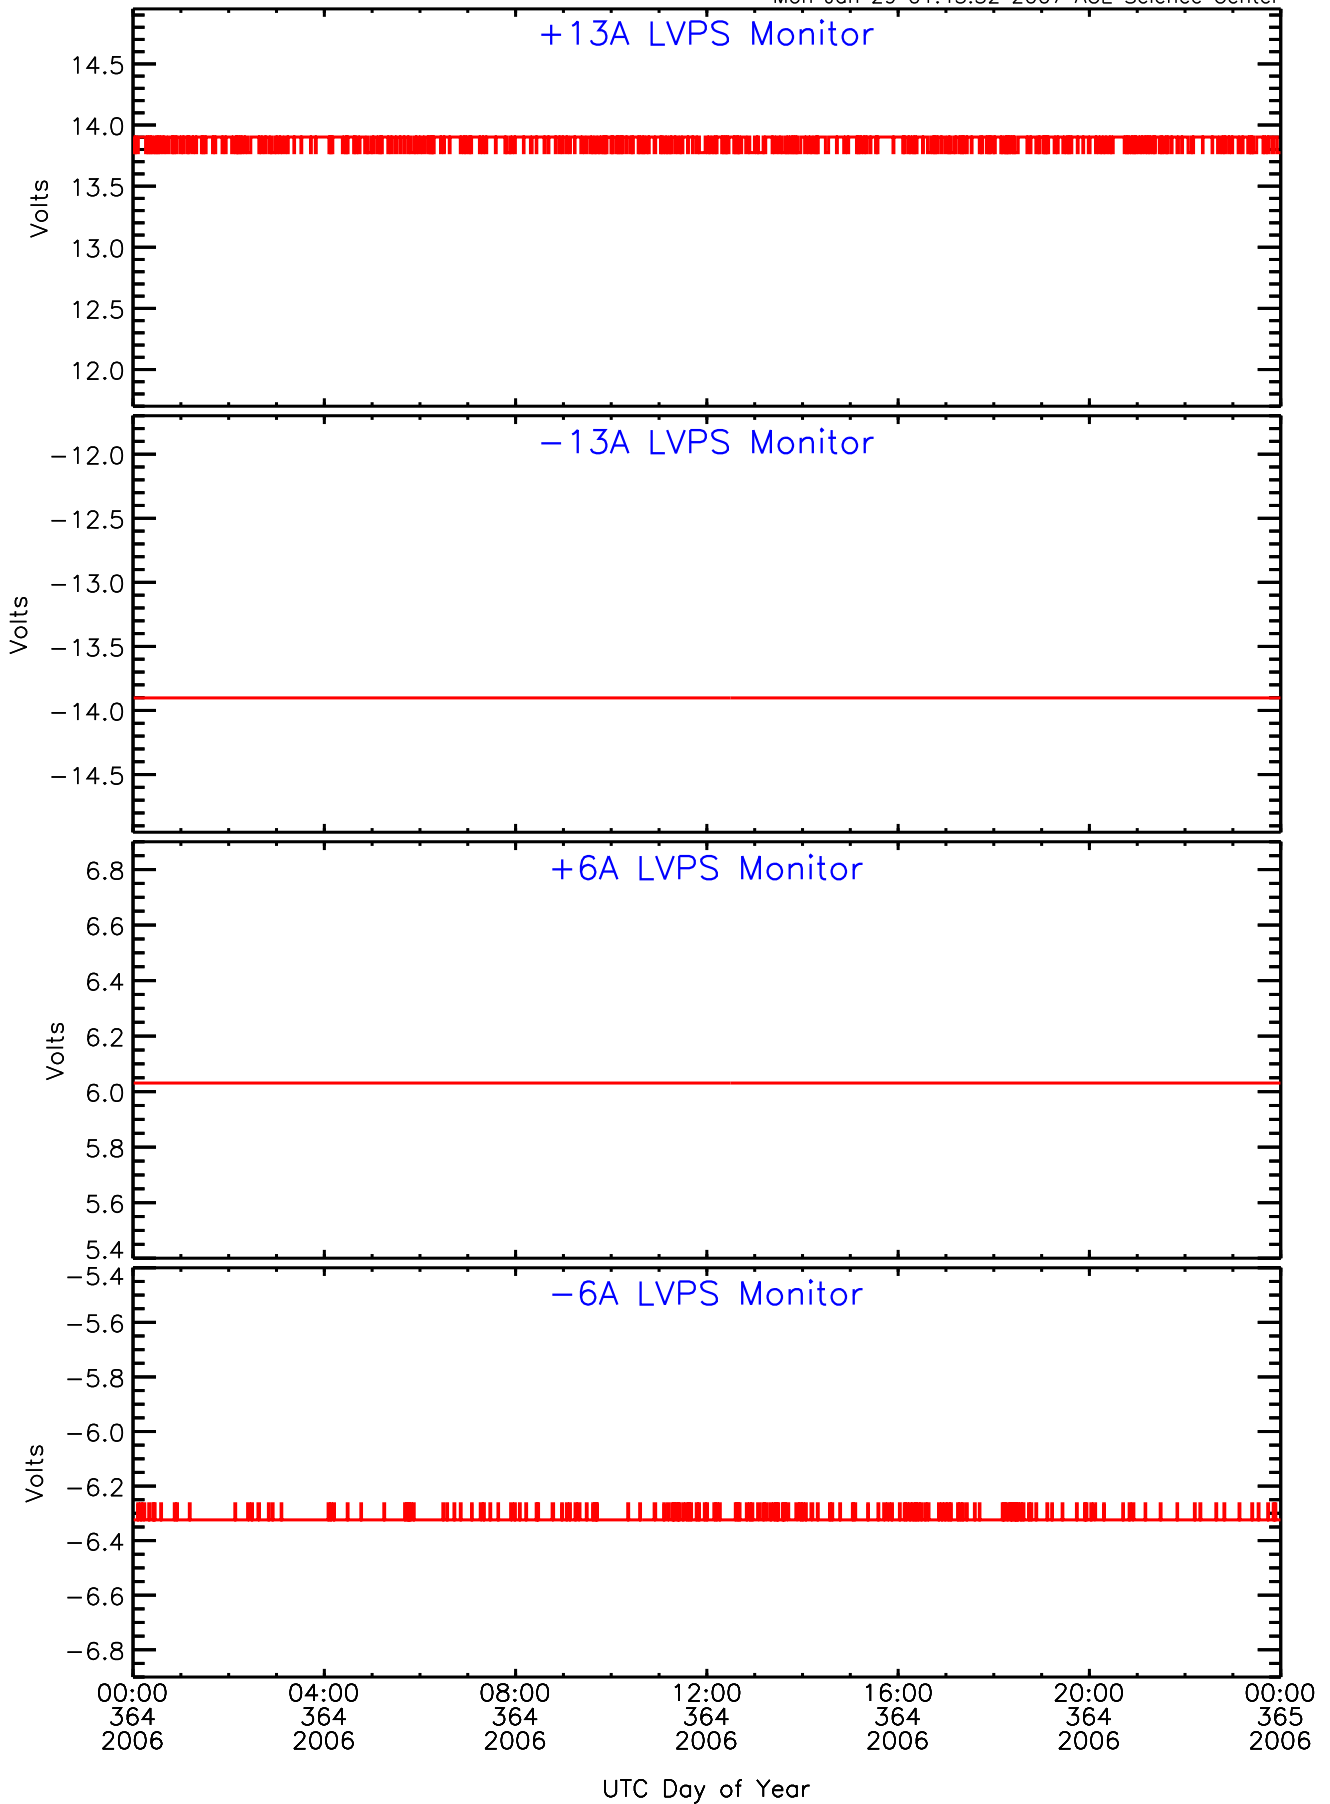

# SEP-Central ahead Housekeeping Data for 2006-364

Mon Jan 29 01:43:27 2007 ACE Science Center

# SEP-Central ahead Housekeeping Data for 2006-364

Mon Jan 29 01:43:29 2007 ACE Science Center

# SEP-Central ahead Housekeeping Data for 2006-364

Mon Jan 29 01:43:32 2007 ACE Science Center