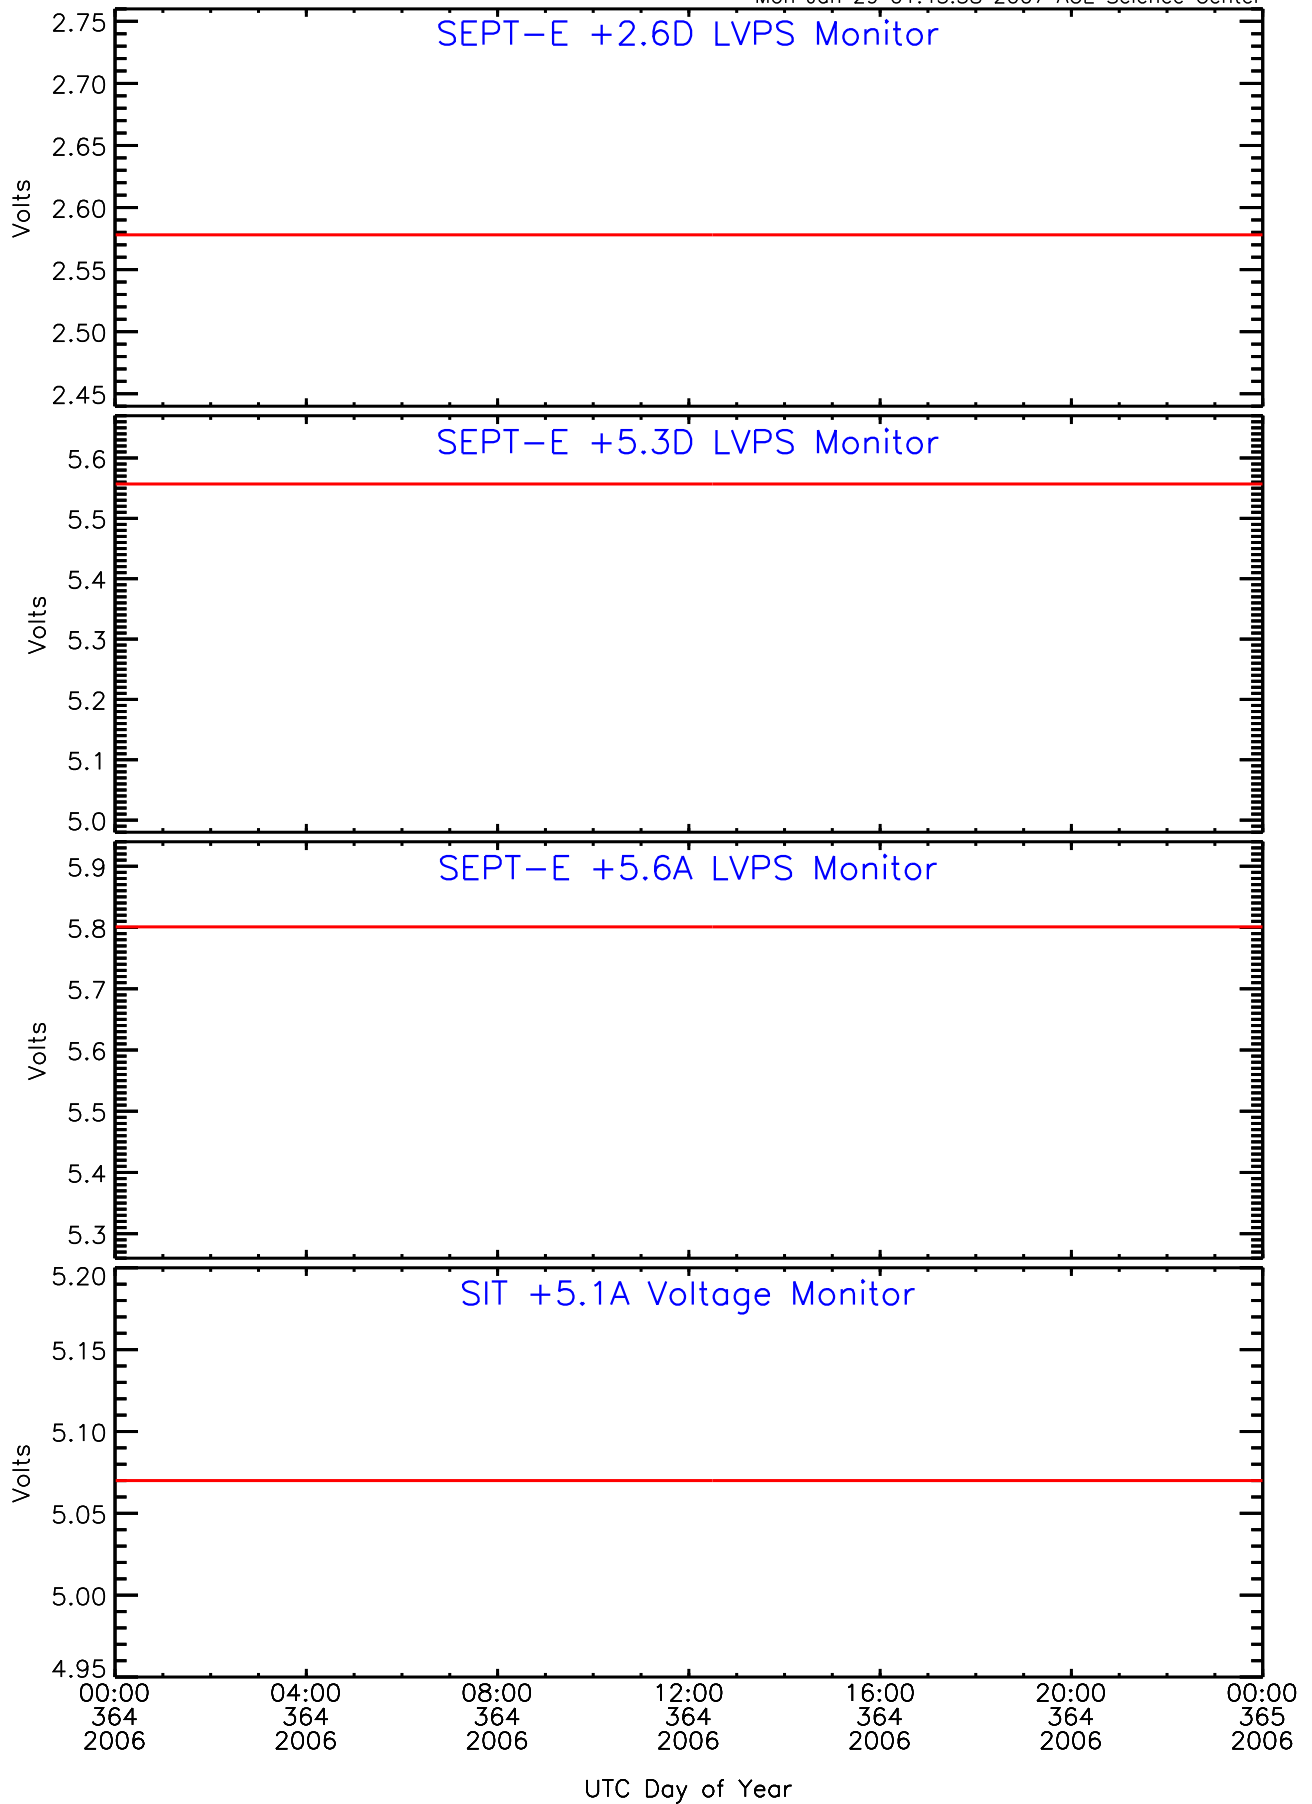

SEP-Central ahead Housekeeping Data for 2006-364

Mon Jan 29 01:43:38 2007 ACE Science Center