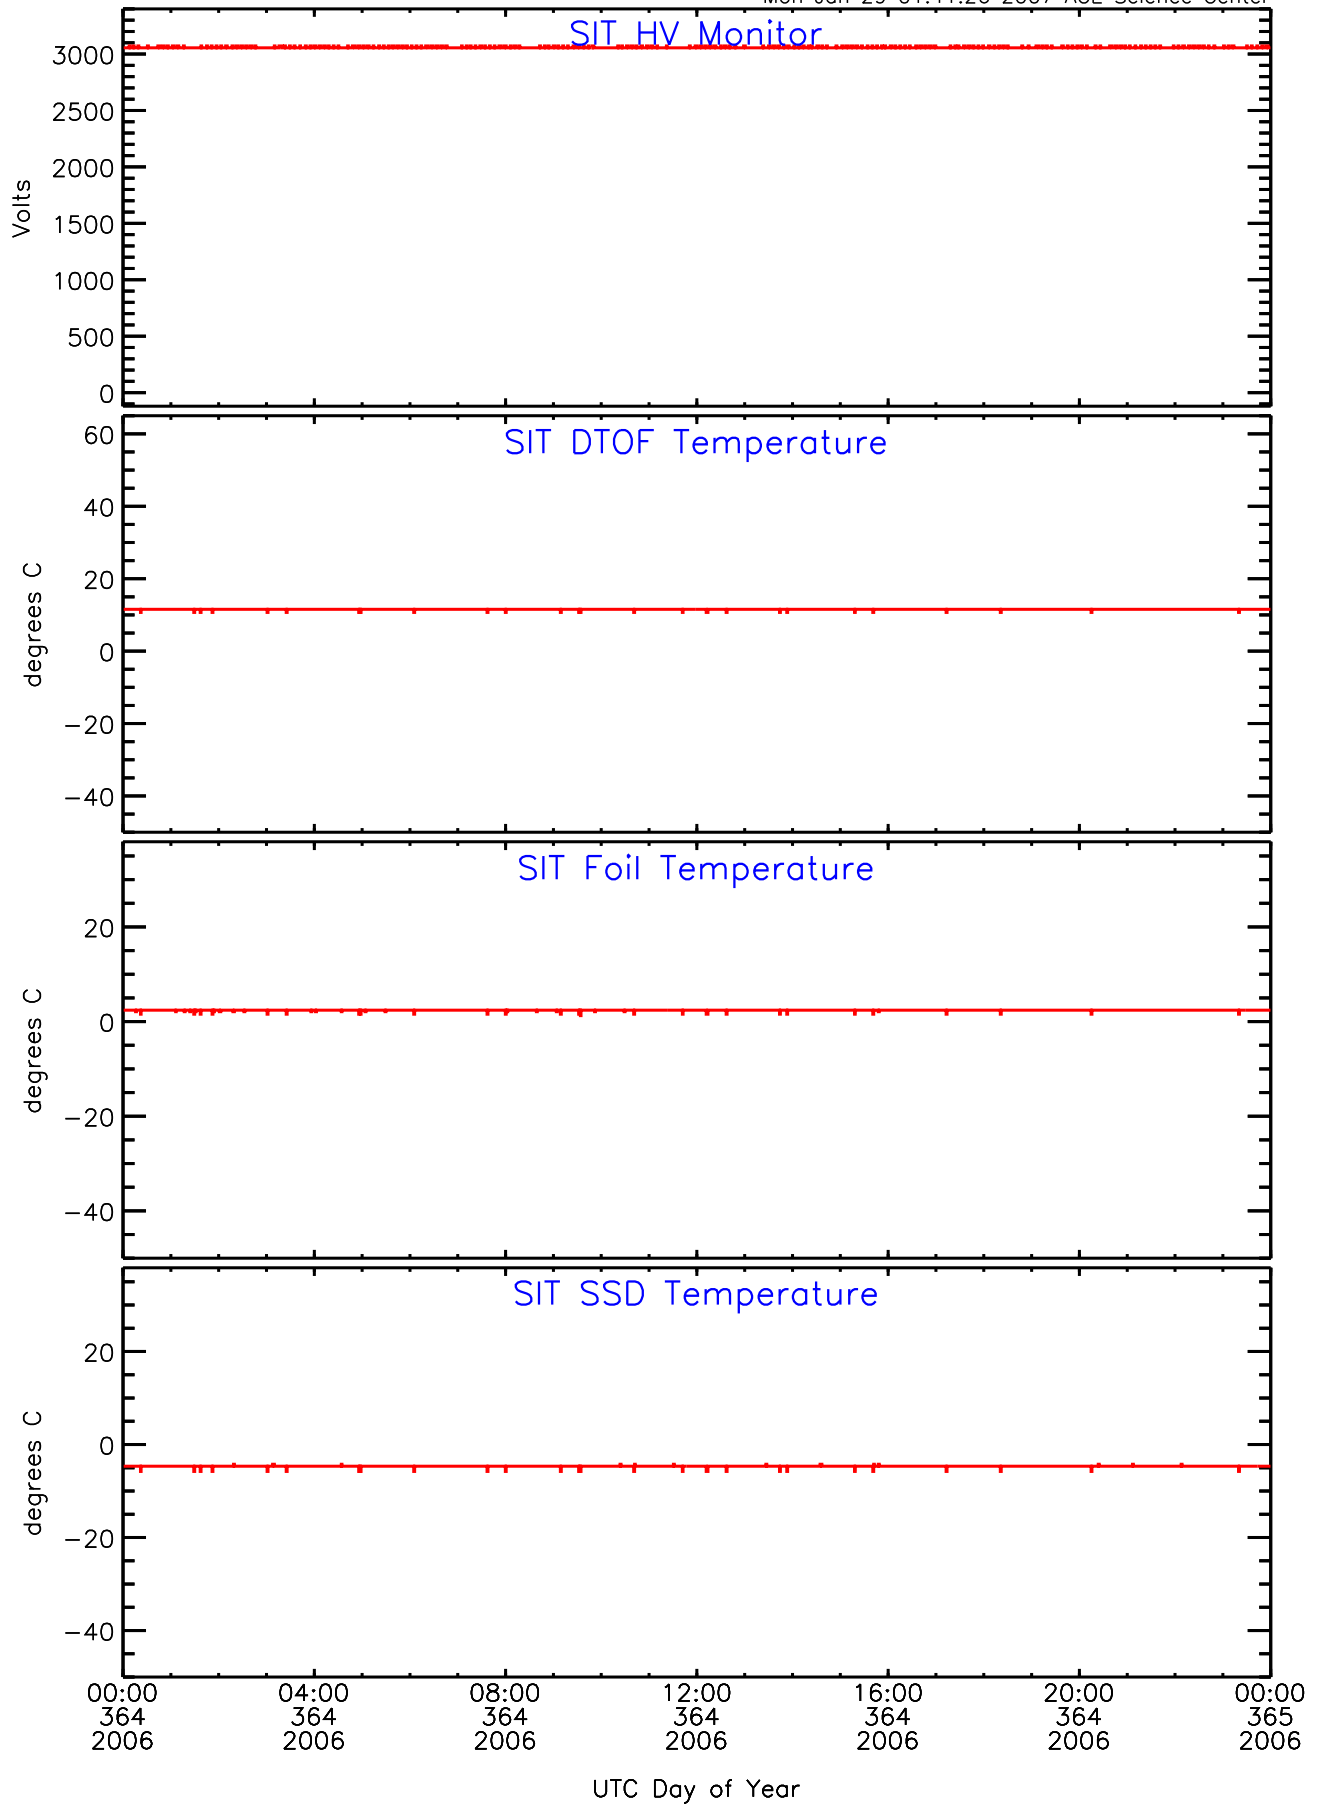

SIT ahead Housekeeping Data for 2006-364

Mon Jan 29 01:41:26 2007 ACE Science Center

SIT ahead Housekeeping Data for 2006-364

Mon Jan 29 01:41:29 2007 ACE Science Center

SIT ahead Housekeeping Data for 2006-364