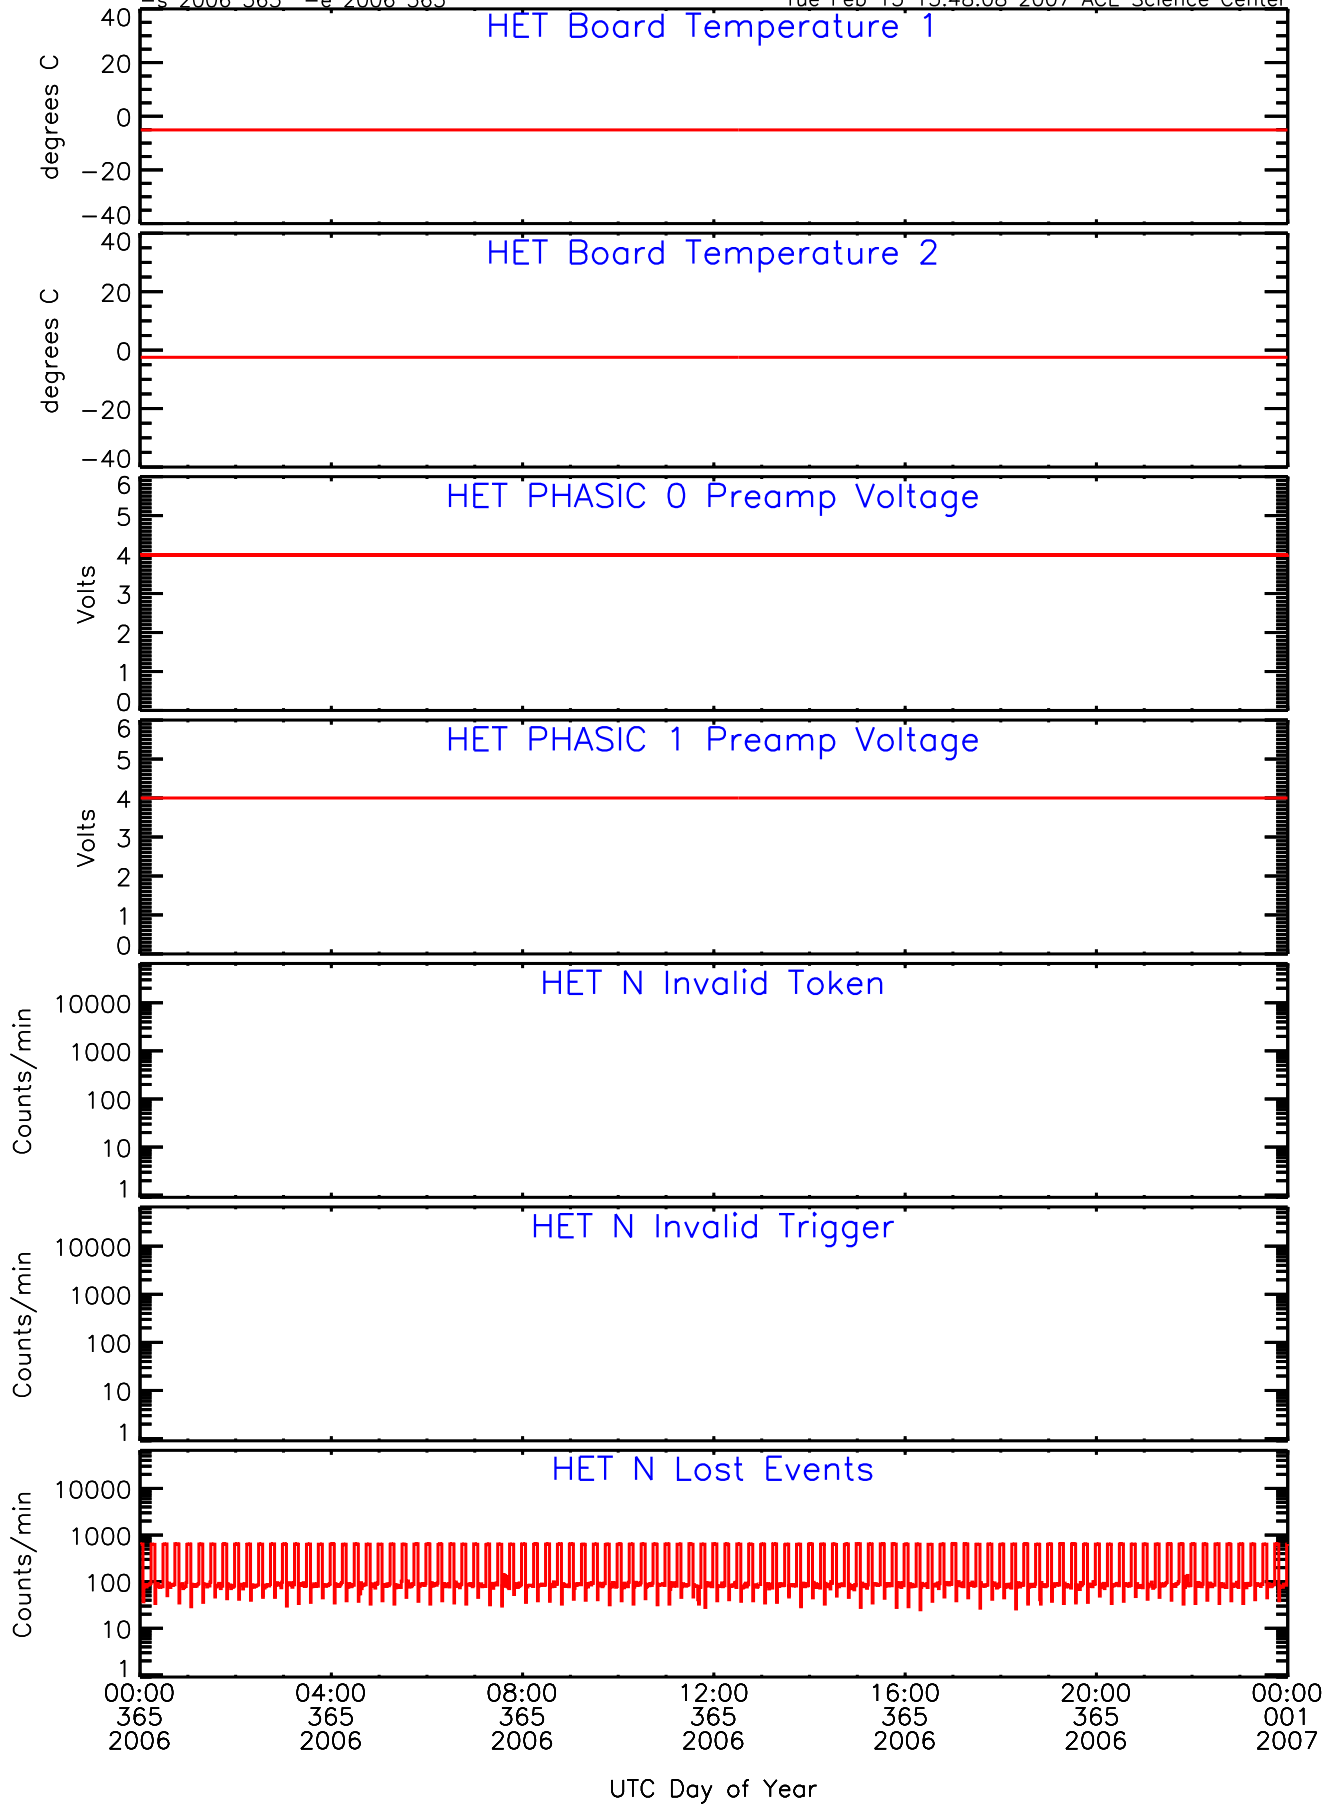

HET ahead Housekeeping Data for 2006-365

-s 2006_365 -e 2006_365 Tue Feb 13 15:48:08 2007 ACE Science Center

HET ahead Housekeeping Data for 2006-365

-s 2006_365 -e 2006_365 Tue Feb 13 15:48:10 2007 ACE Science Center