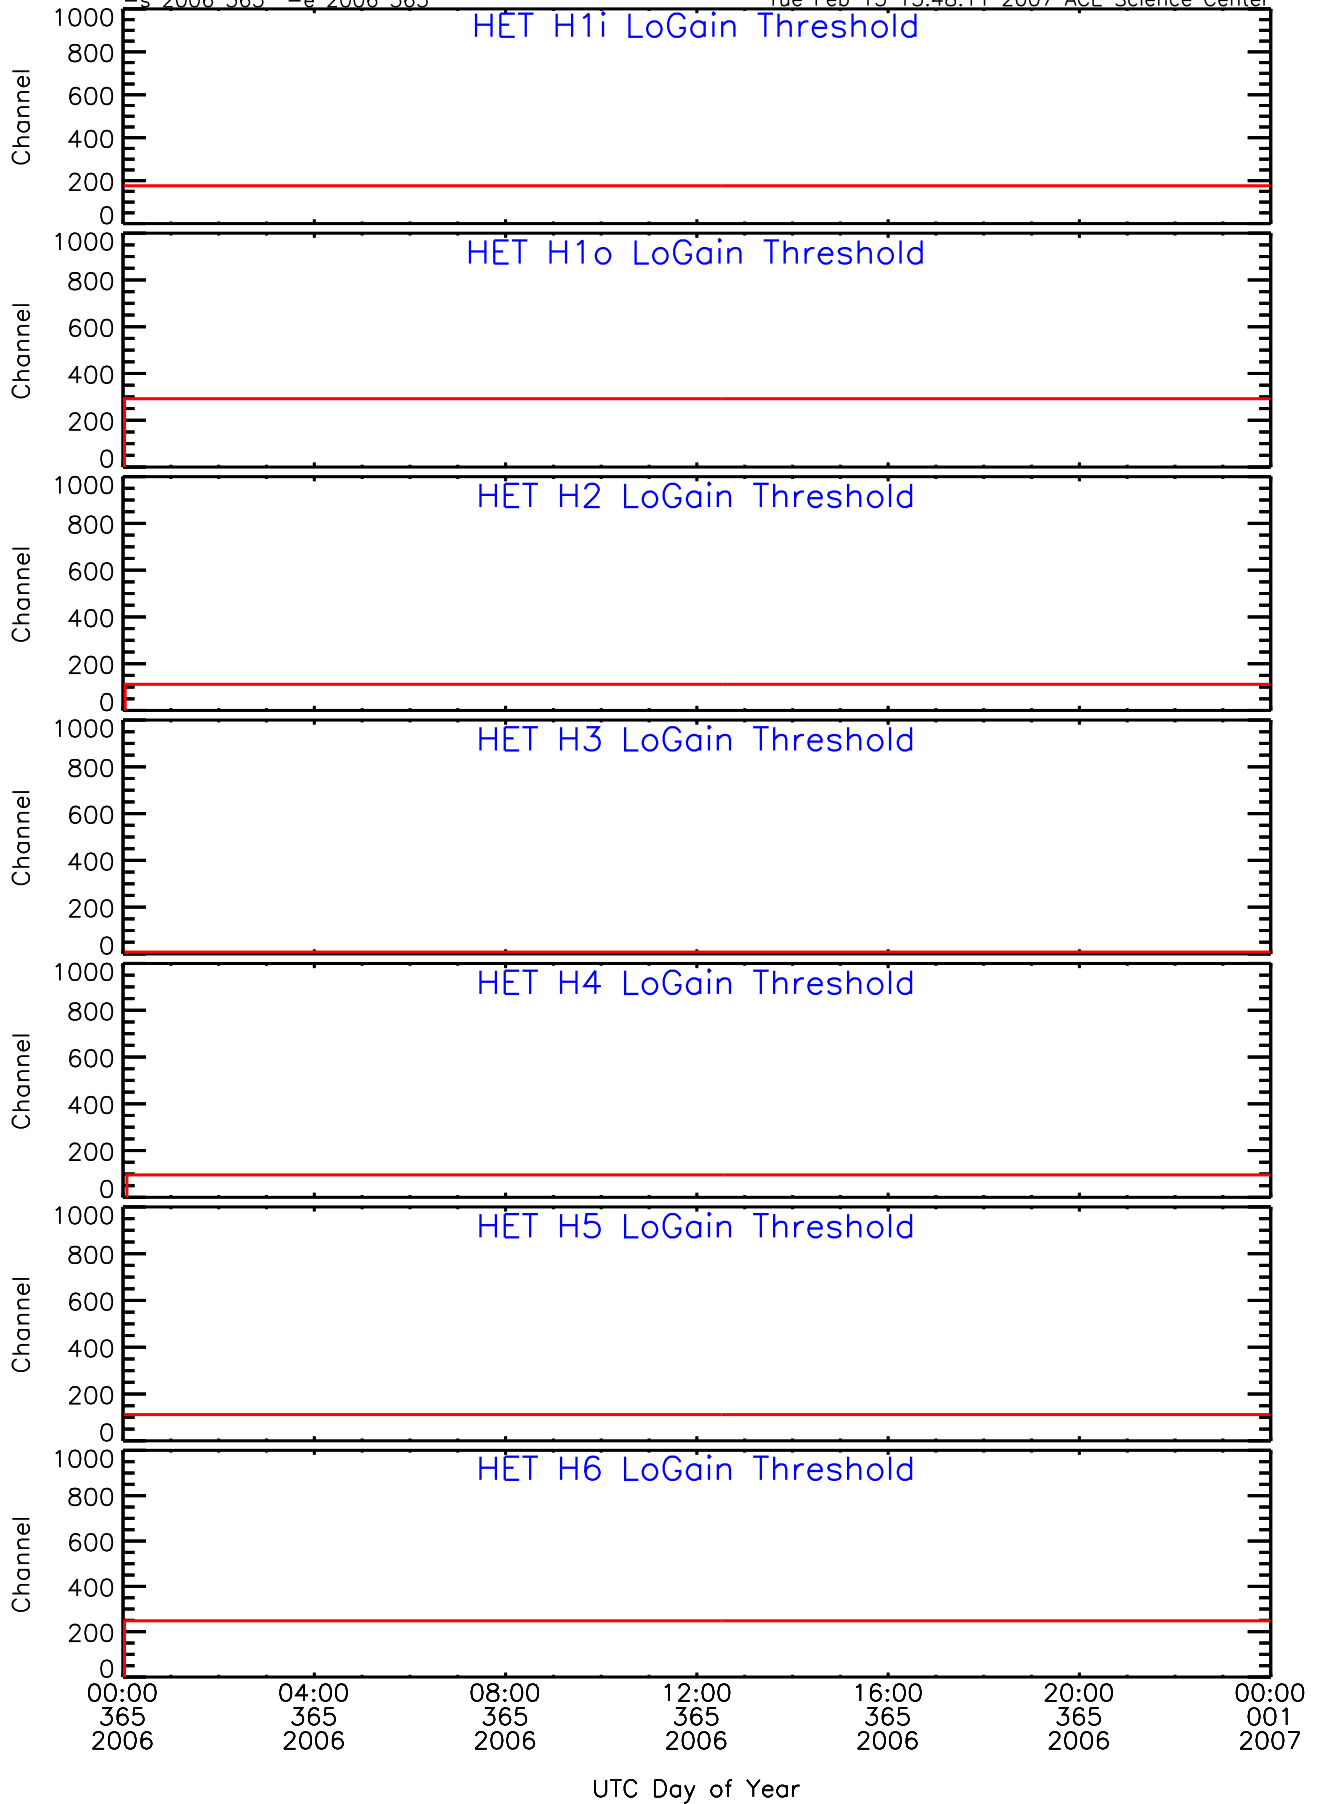

HET ahead Housekeeping Data for 2006-365

-s 2006_365 -e 2006_365 Tue Feb 13 15:48:08 2007 ACE Science Center

HET ahead Housekeeping Data for 2006-365

-s 2006_365 -e 2006_365 Tue Feb 13 15:48:10 2007 ACE Science Center

HET ahead Housekeeping Data for 2006-365

-s 2006_365 -e 2006_365 Tue Feb 13 15:48:11 2007 ACE Science Center

HET ahead Housekeeping Data for 2006-365

-s 2006_365 -e 2006_365 Tue Feb 13 15:48:12 2007 ACE Science Center