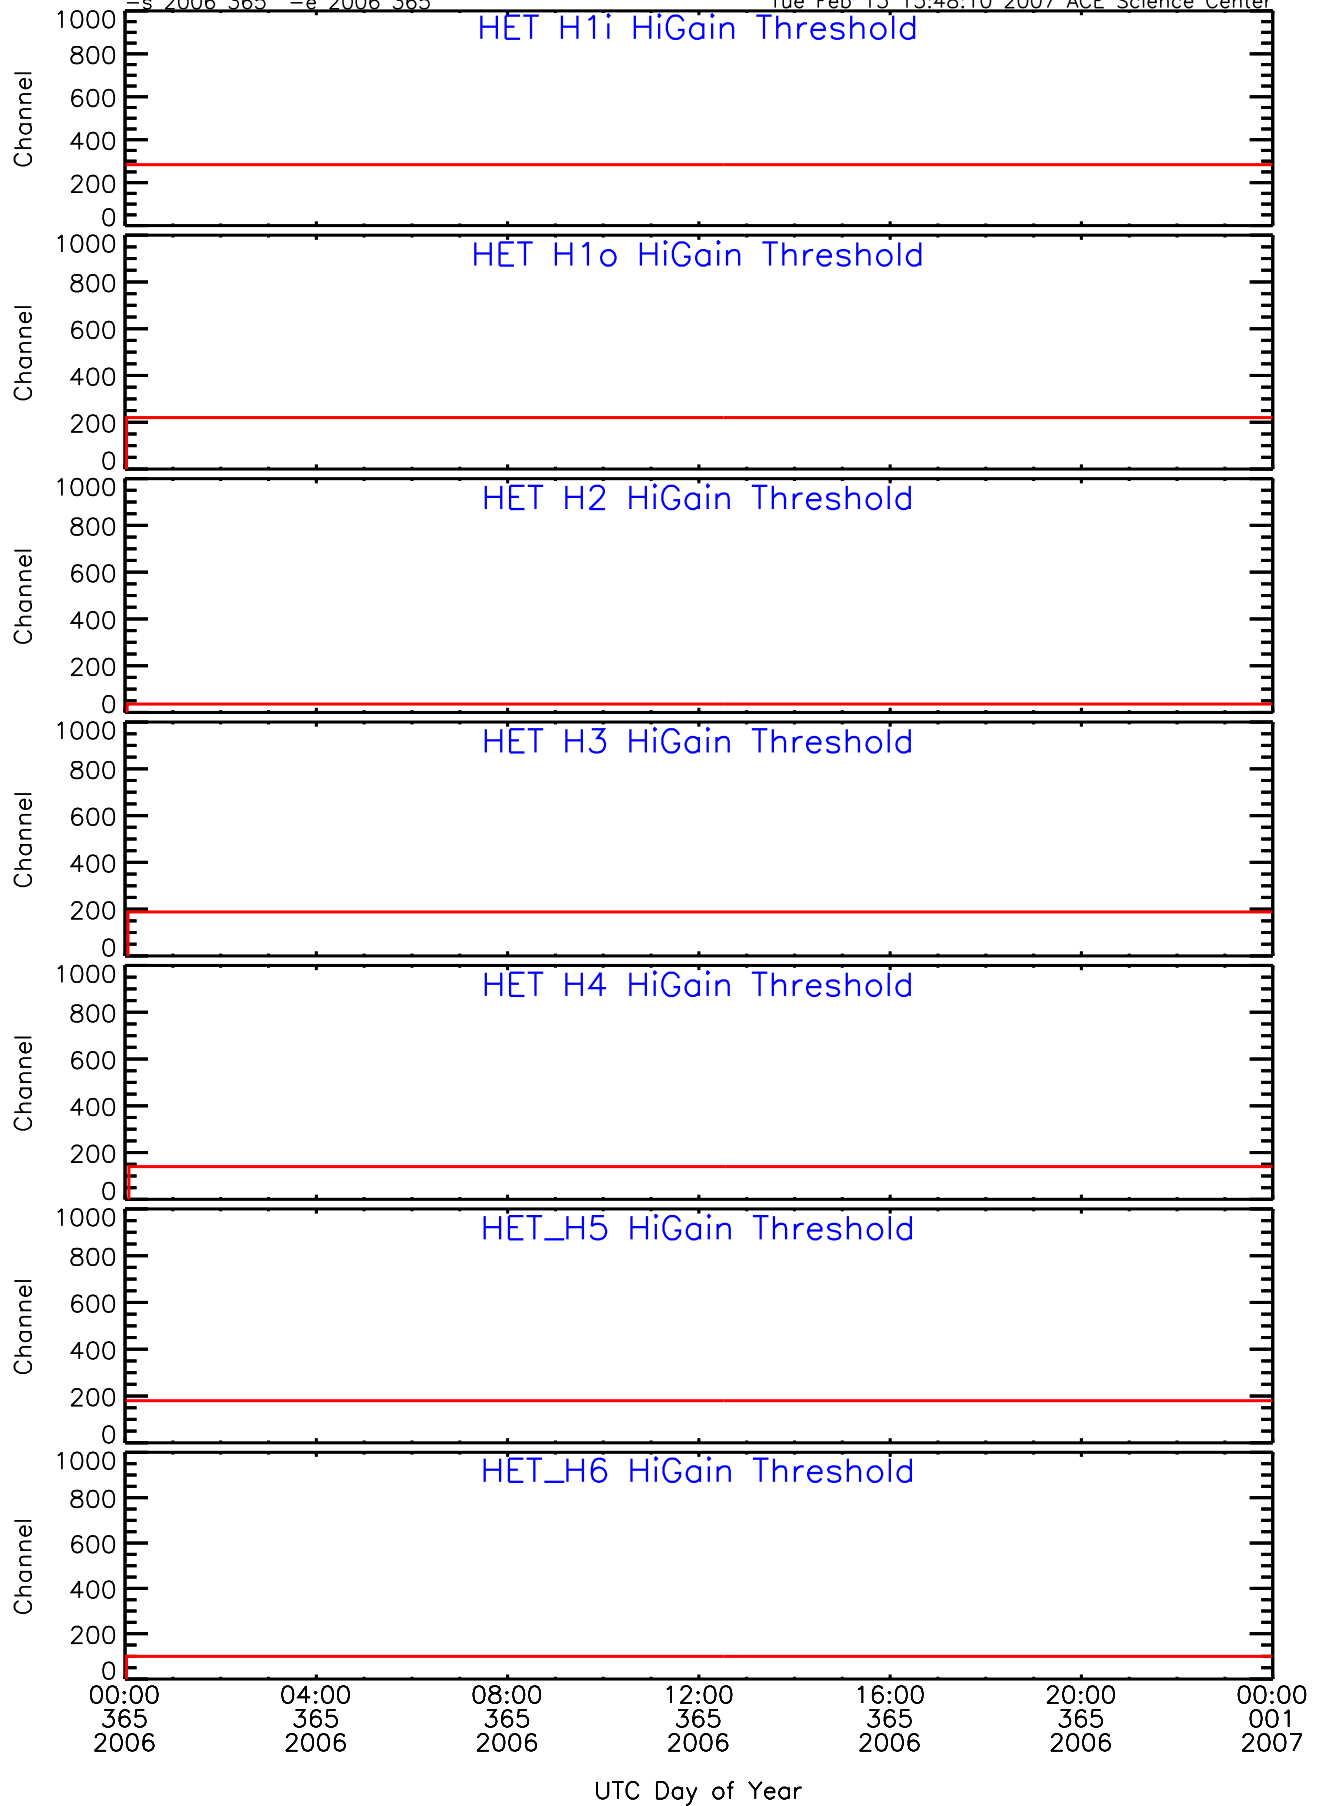

HET ahead Housekeeping Data for 2006-365

-s 2006_365 -e 2006_365 Tue Feb 13 15:48:08 2007 ACE Science Center

HET ahead Housekeeping Data for 2006-365

-s 2006_365 -e 2006_365 Tue Feb 13 15:48:10 2007 ACE Science Center

HET ahead Housekeeping Data for 2006-365

-s 2006_365 -e 2006_365 Tue Feb 13 15:48:11 2007 ACE Science Center

HET ahead Housekeeping Data for 2006-365

-s 2006_365 -e 2006_365 Tue Feb 13 15:48:12 2007 ACE Science Center