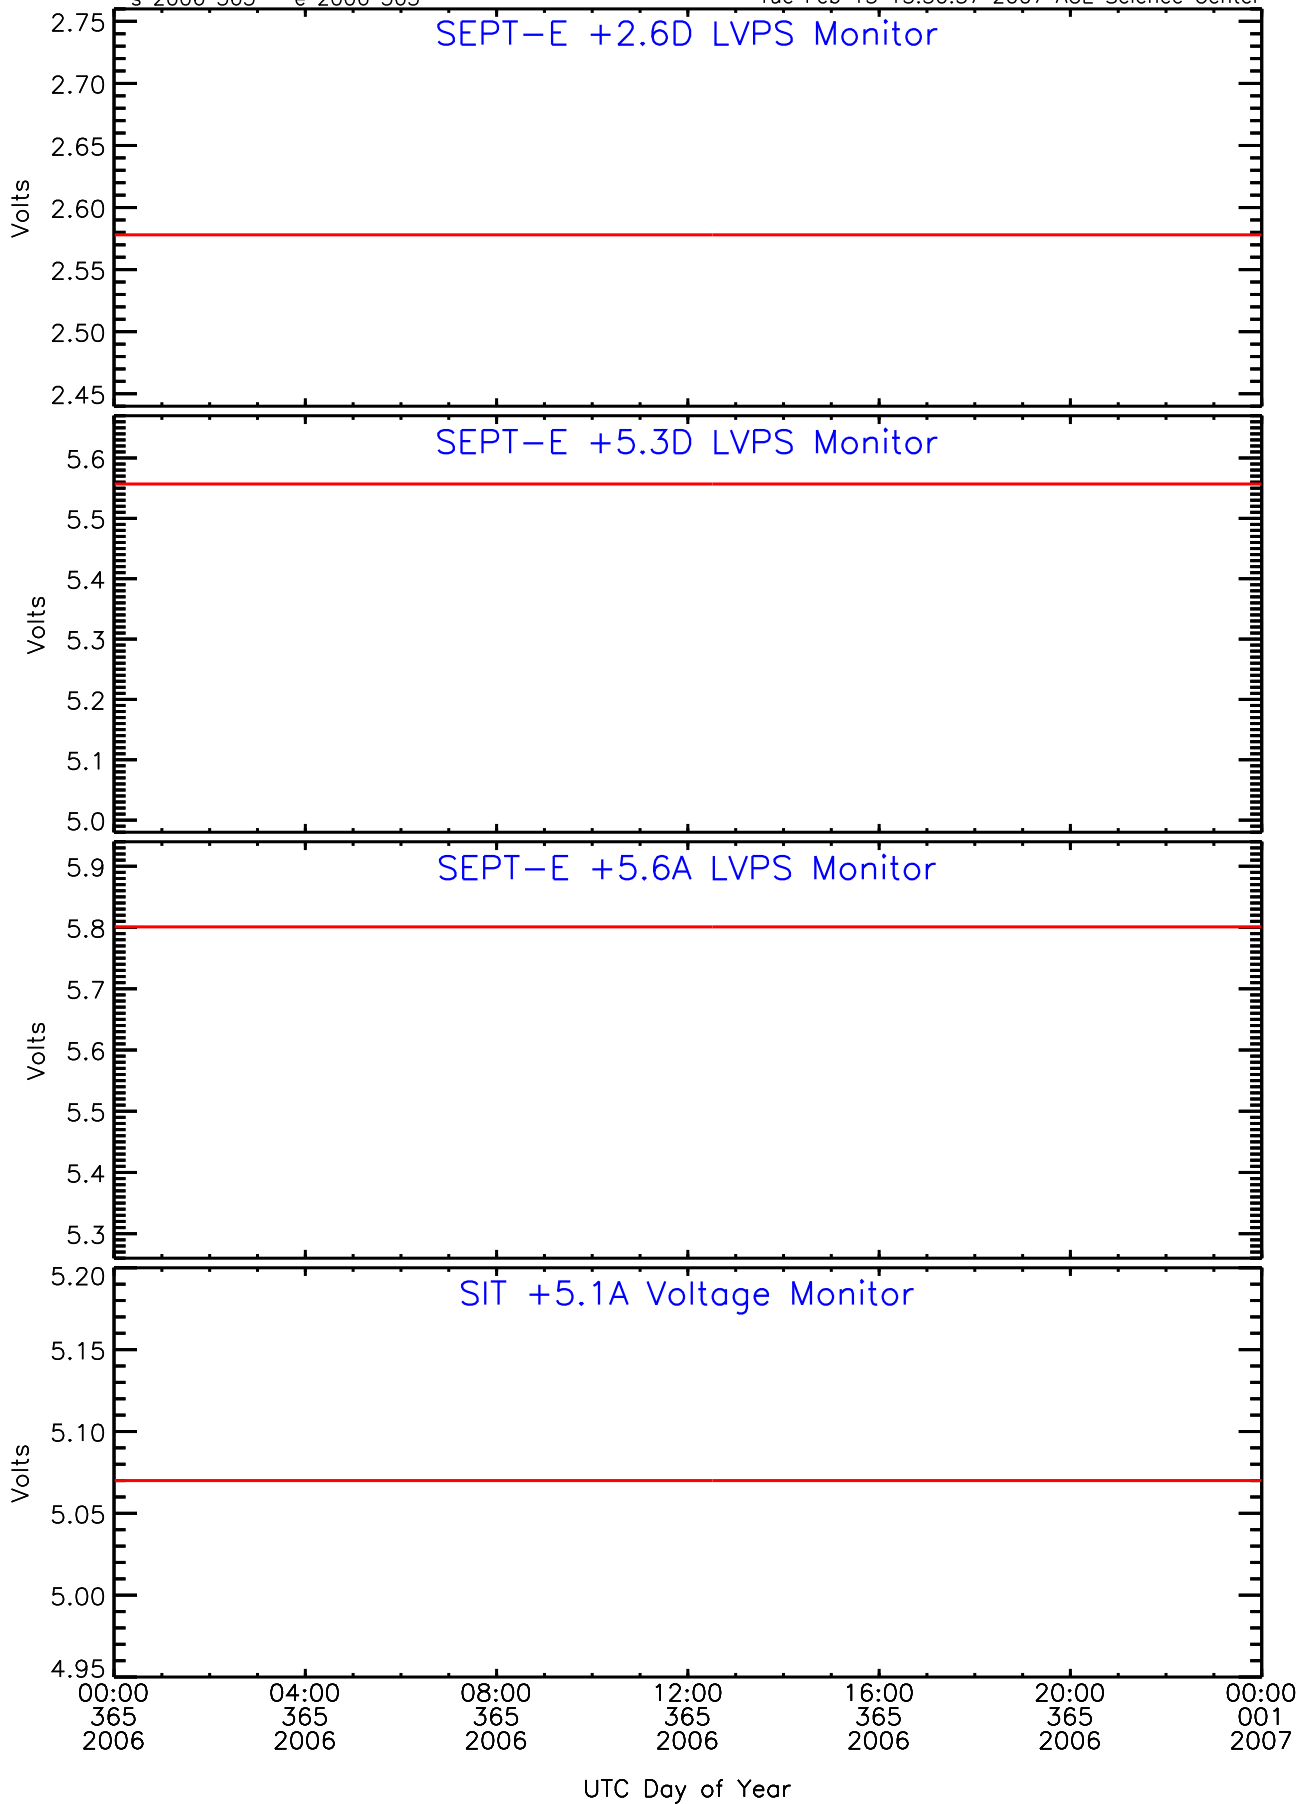

SEP-Central ahead Housekeeping Data for 2006-365

-s 2006_365 -e 2006_365

Tue Feb 13 15:50:37 2007 ACE Science Center