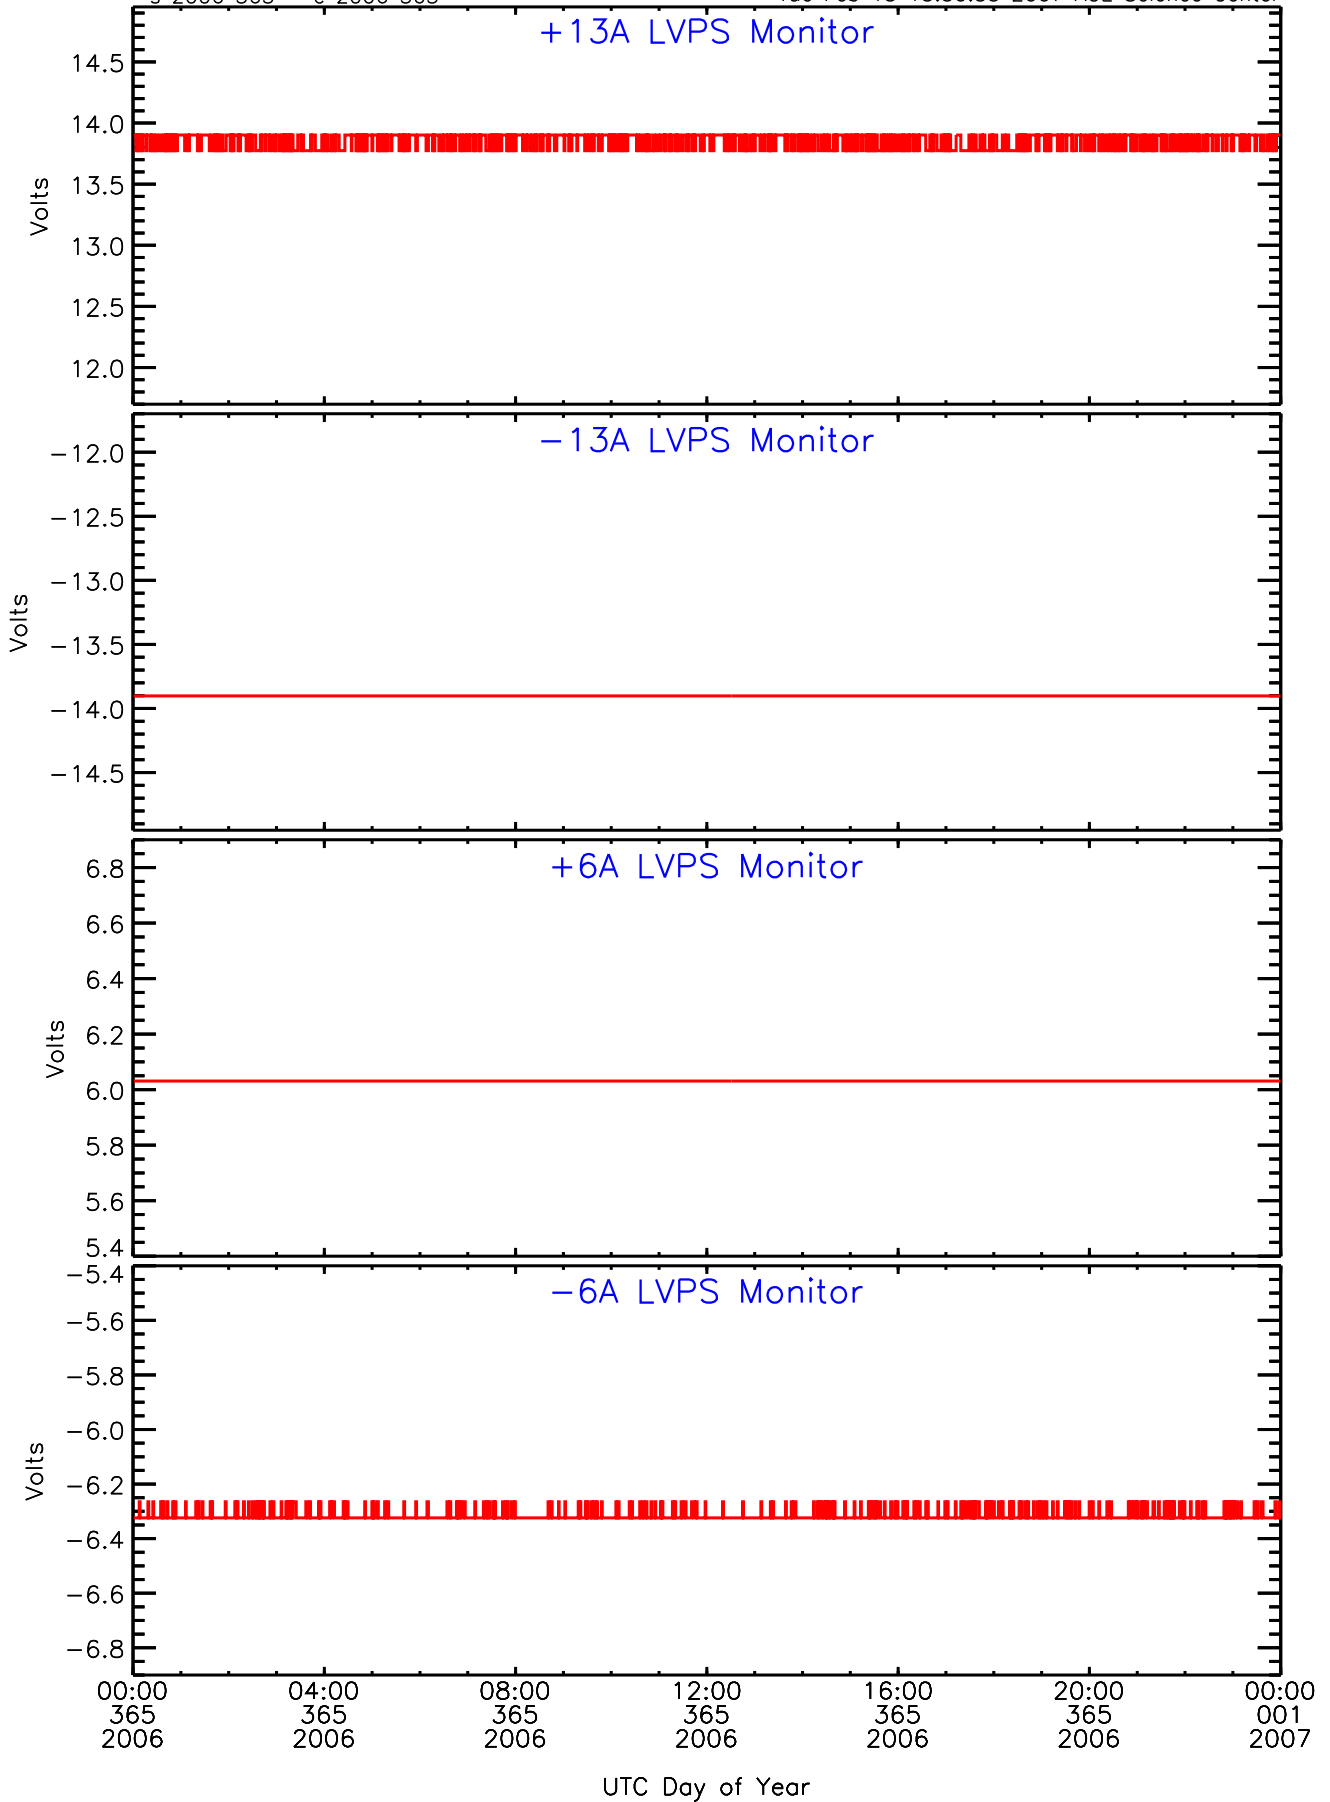

SEP-Central ahead Housekeeping Data for 2006-365

-s 2006_365 -e 2006_365

Tue Feb 13 15:50:33 2007 ACE Science Center

SEP-Central ahead Housekeeping Data for 2006-365

-s 2006 365 -e 2006 365

Tue Feb 13 15:50:34 2007 ACE Science Center

SEP-Central ahead Housekeeping Data for 2006-365

-s 2006_365 -e 2006_365 Tue Feb 13 15:50:35 2007 ACE Science Center

SEP-Central ahead Housekeeping Data for 2006-365

-s 2006_365 -e 2006_365

Tue Feb 13 15:50:36 2007 ACE Science Center

SEP-Central ahead Housekeeping Data for 2006-365

-s 2006_365 -e 2006_365

Tue Feb 13 15:50:37 2007 ACE Science Center

SEP-Central ahead Housekeeping Data for 2006-365

-s 2006_365 -e 2006_365

Tue Feb 13 15:50:38 2007 ACE Science Center