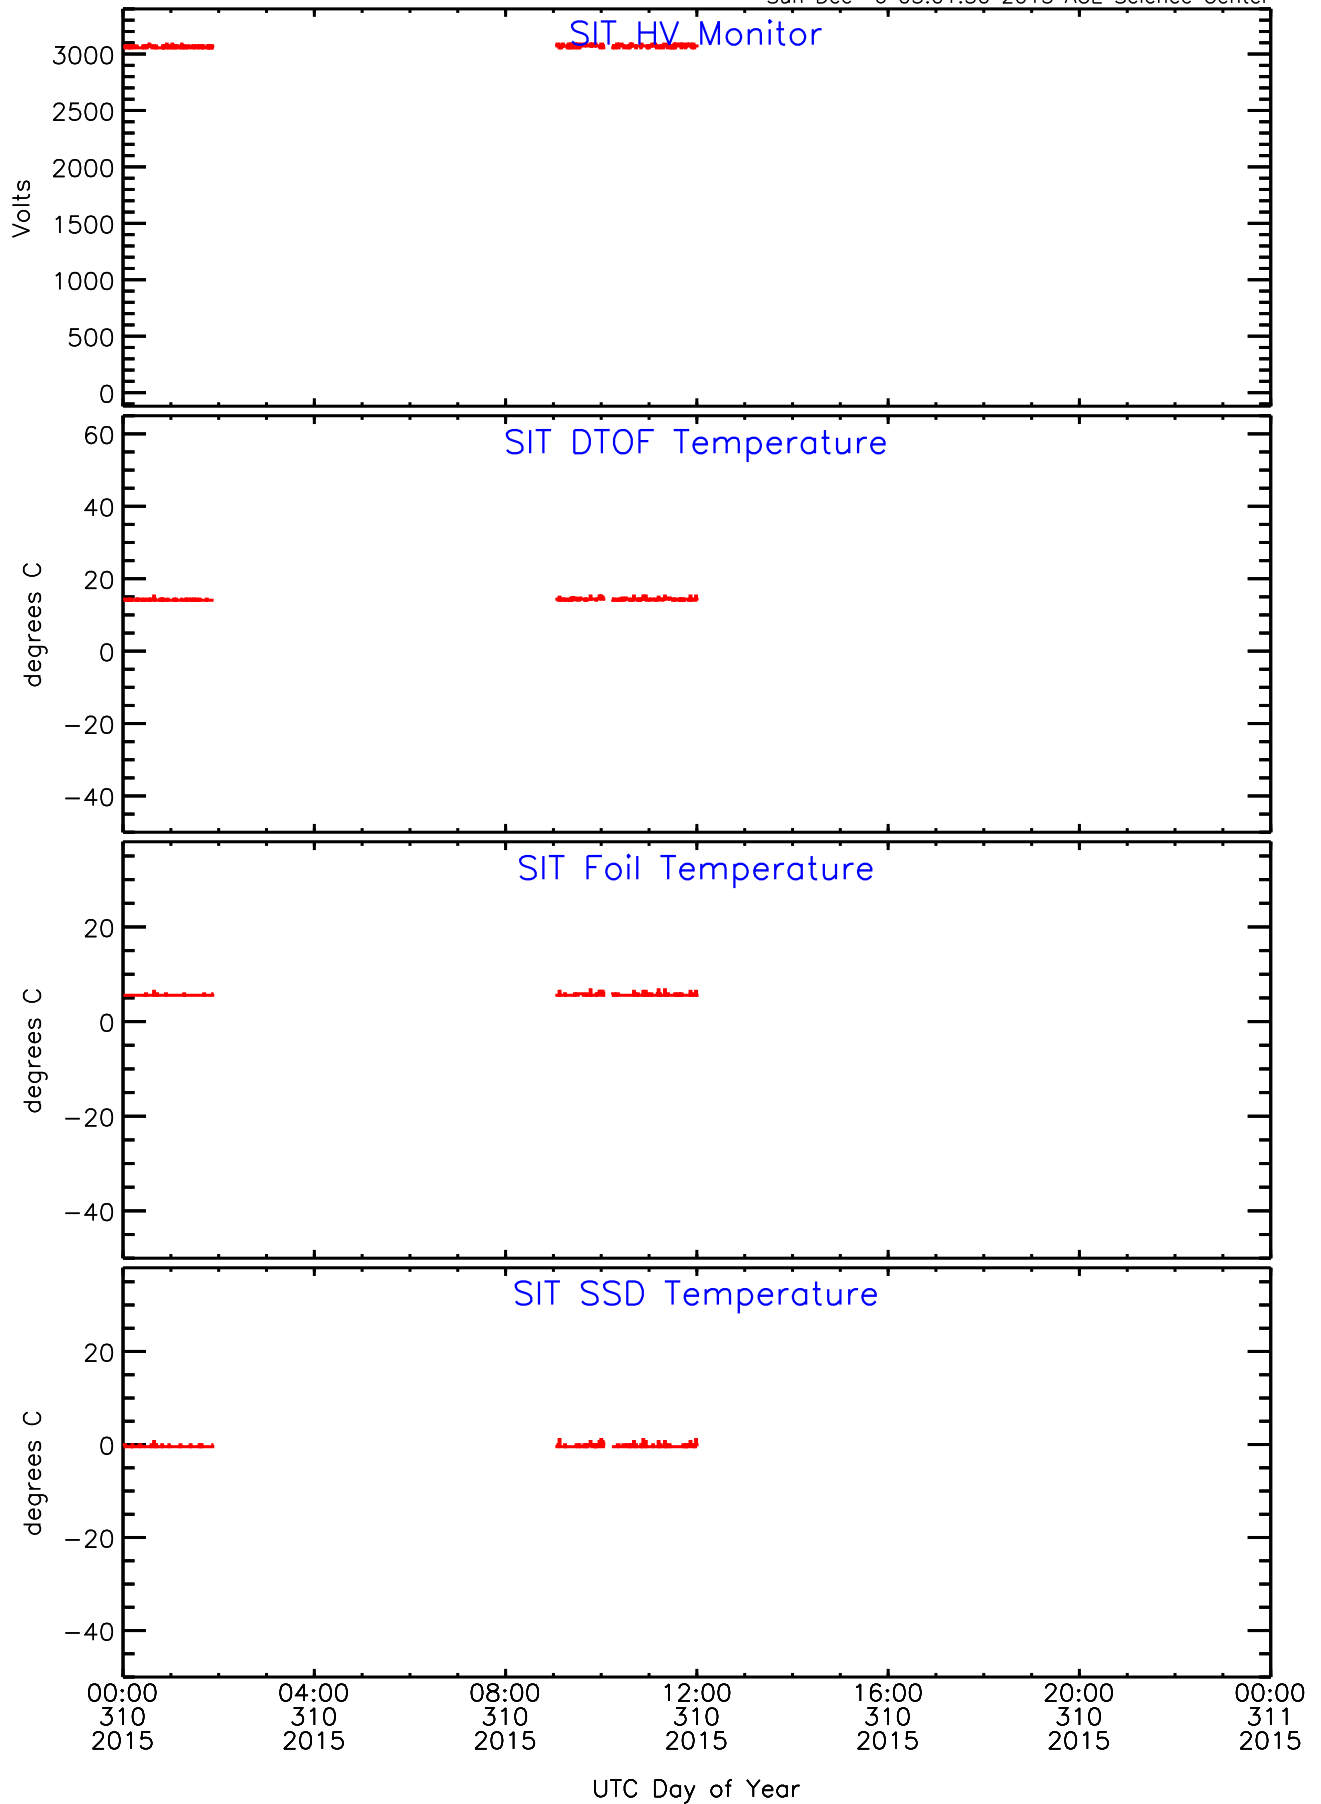

# SIT ahead Housekeeping Data for 2015-310

Sun Dec 6 03:01:30 2015 ACE Science Center