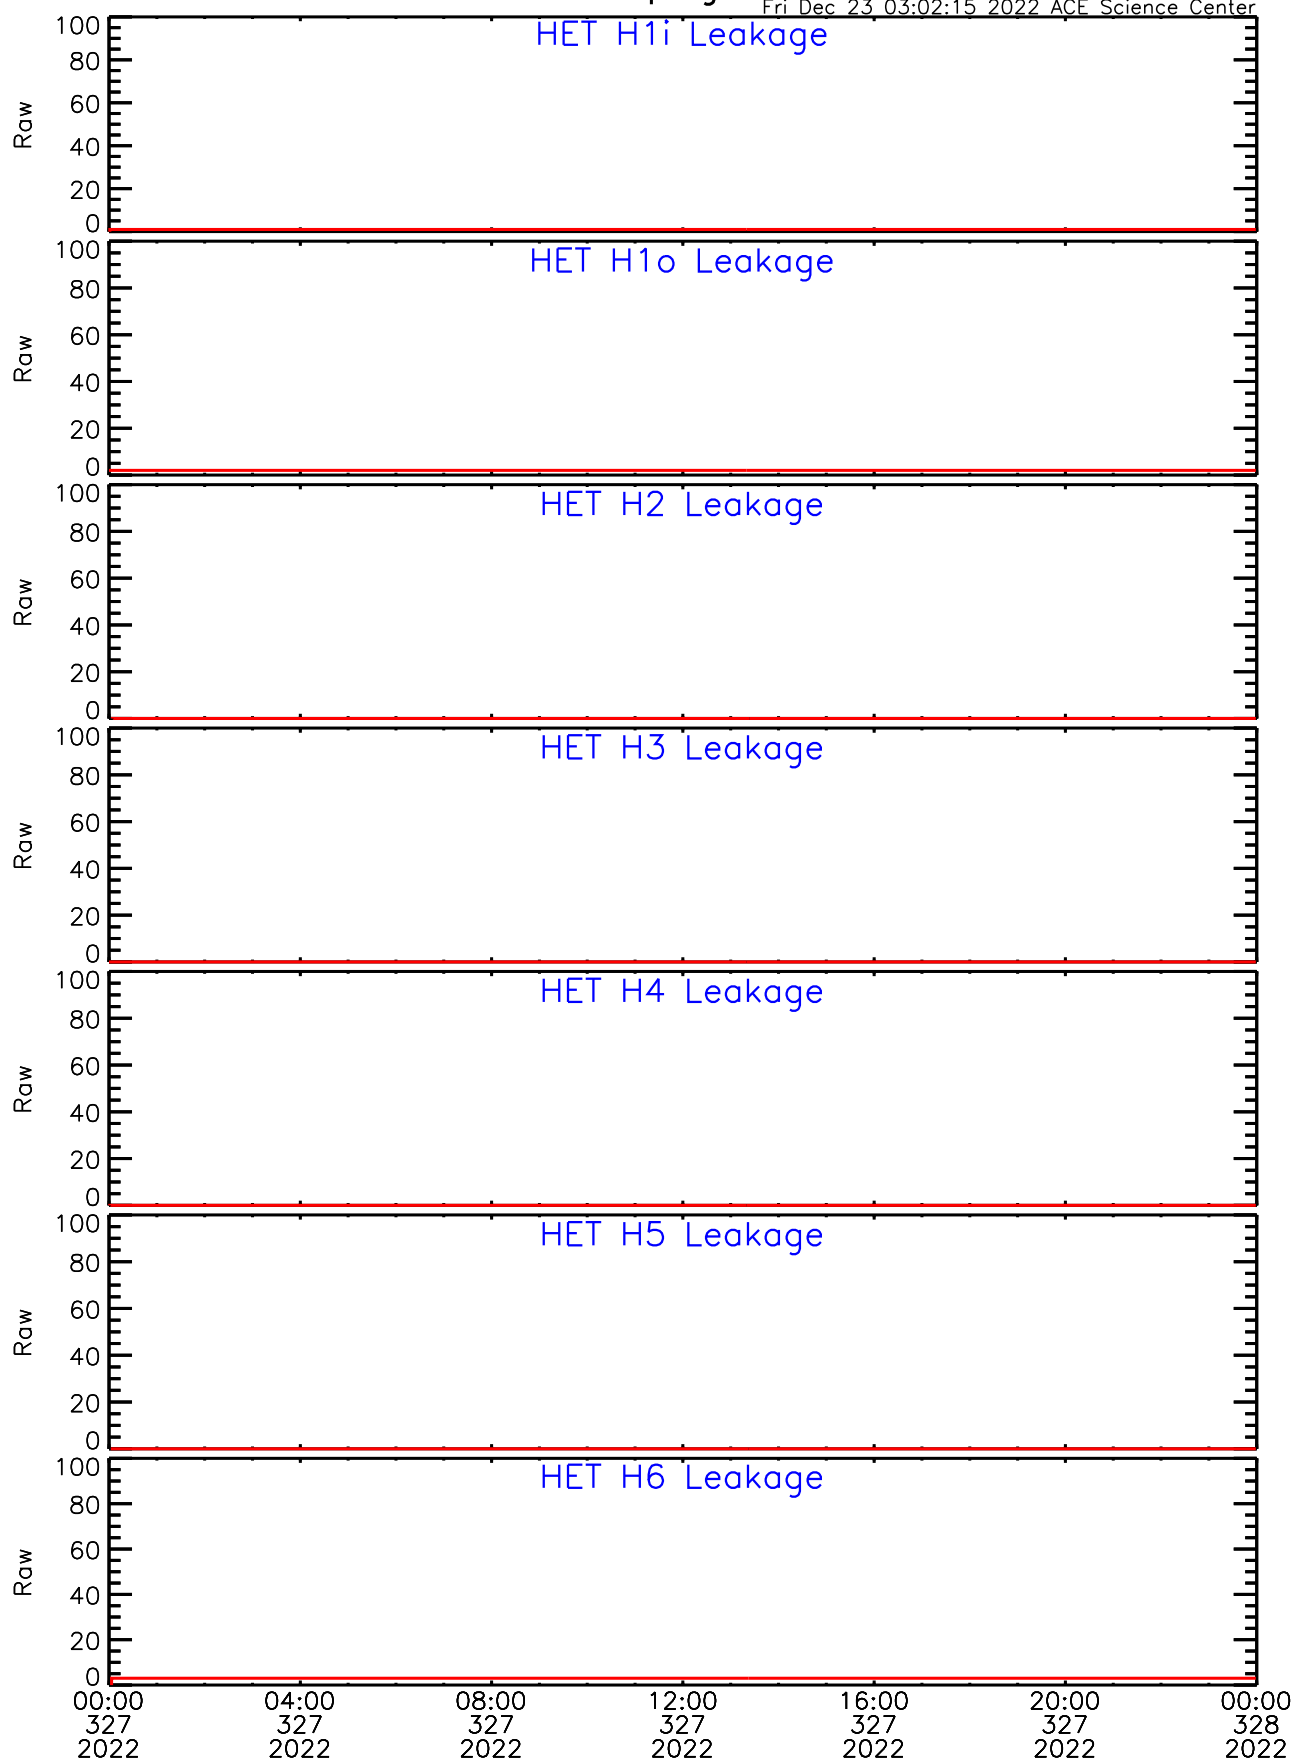

HET ahead Housekeeping Data for 2022-327

Fri Dec 23 03:02:15 2022 ACE Science Center

UTC Day of Year