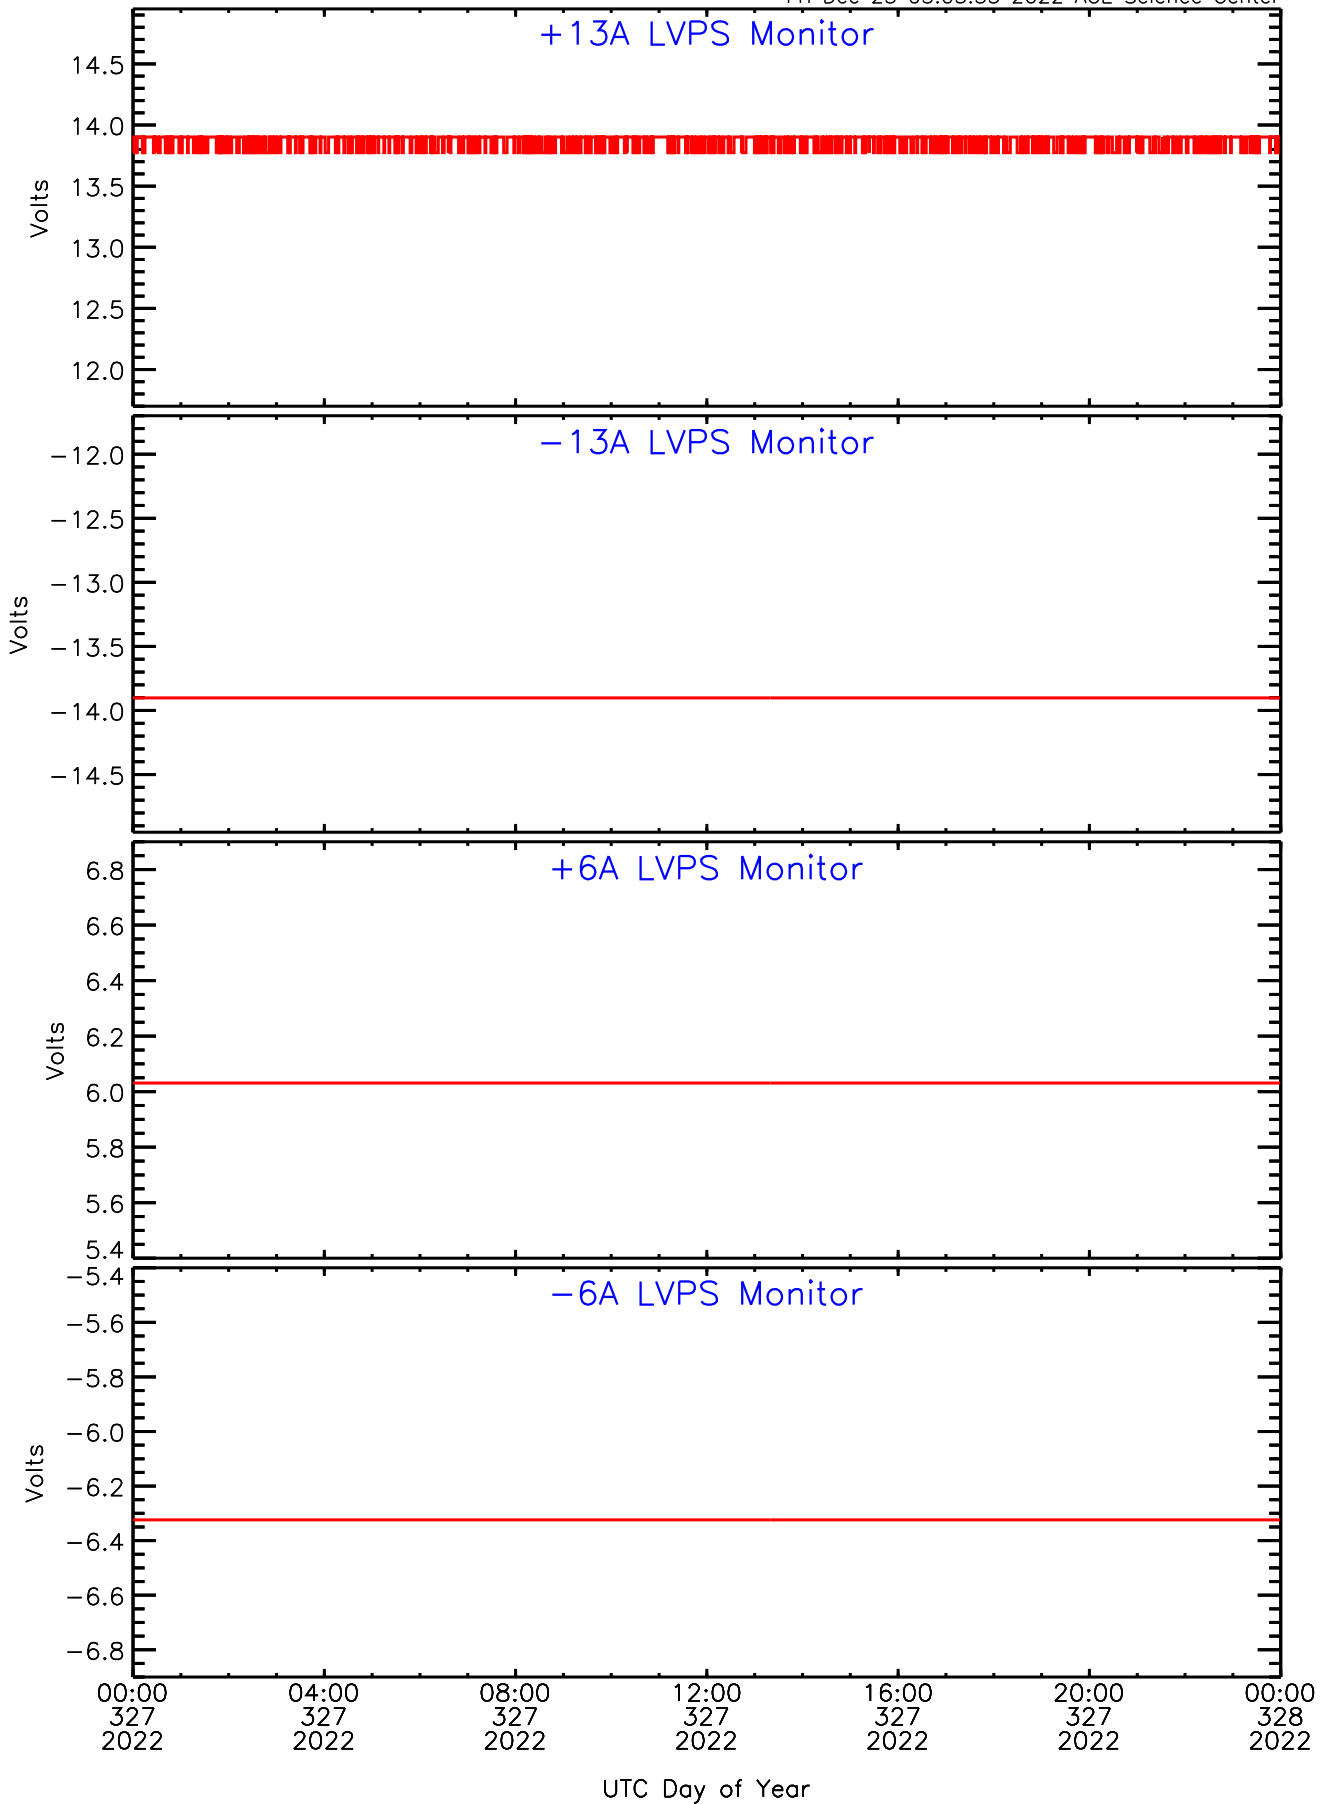

SEP-Central ahead Housekeeping Data for 2022-327

Fri Dec 23 03:03:55 2022 ACE Science Center