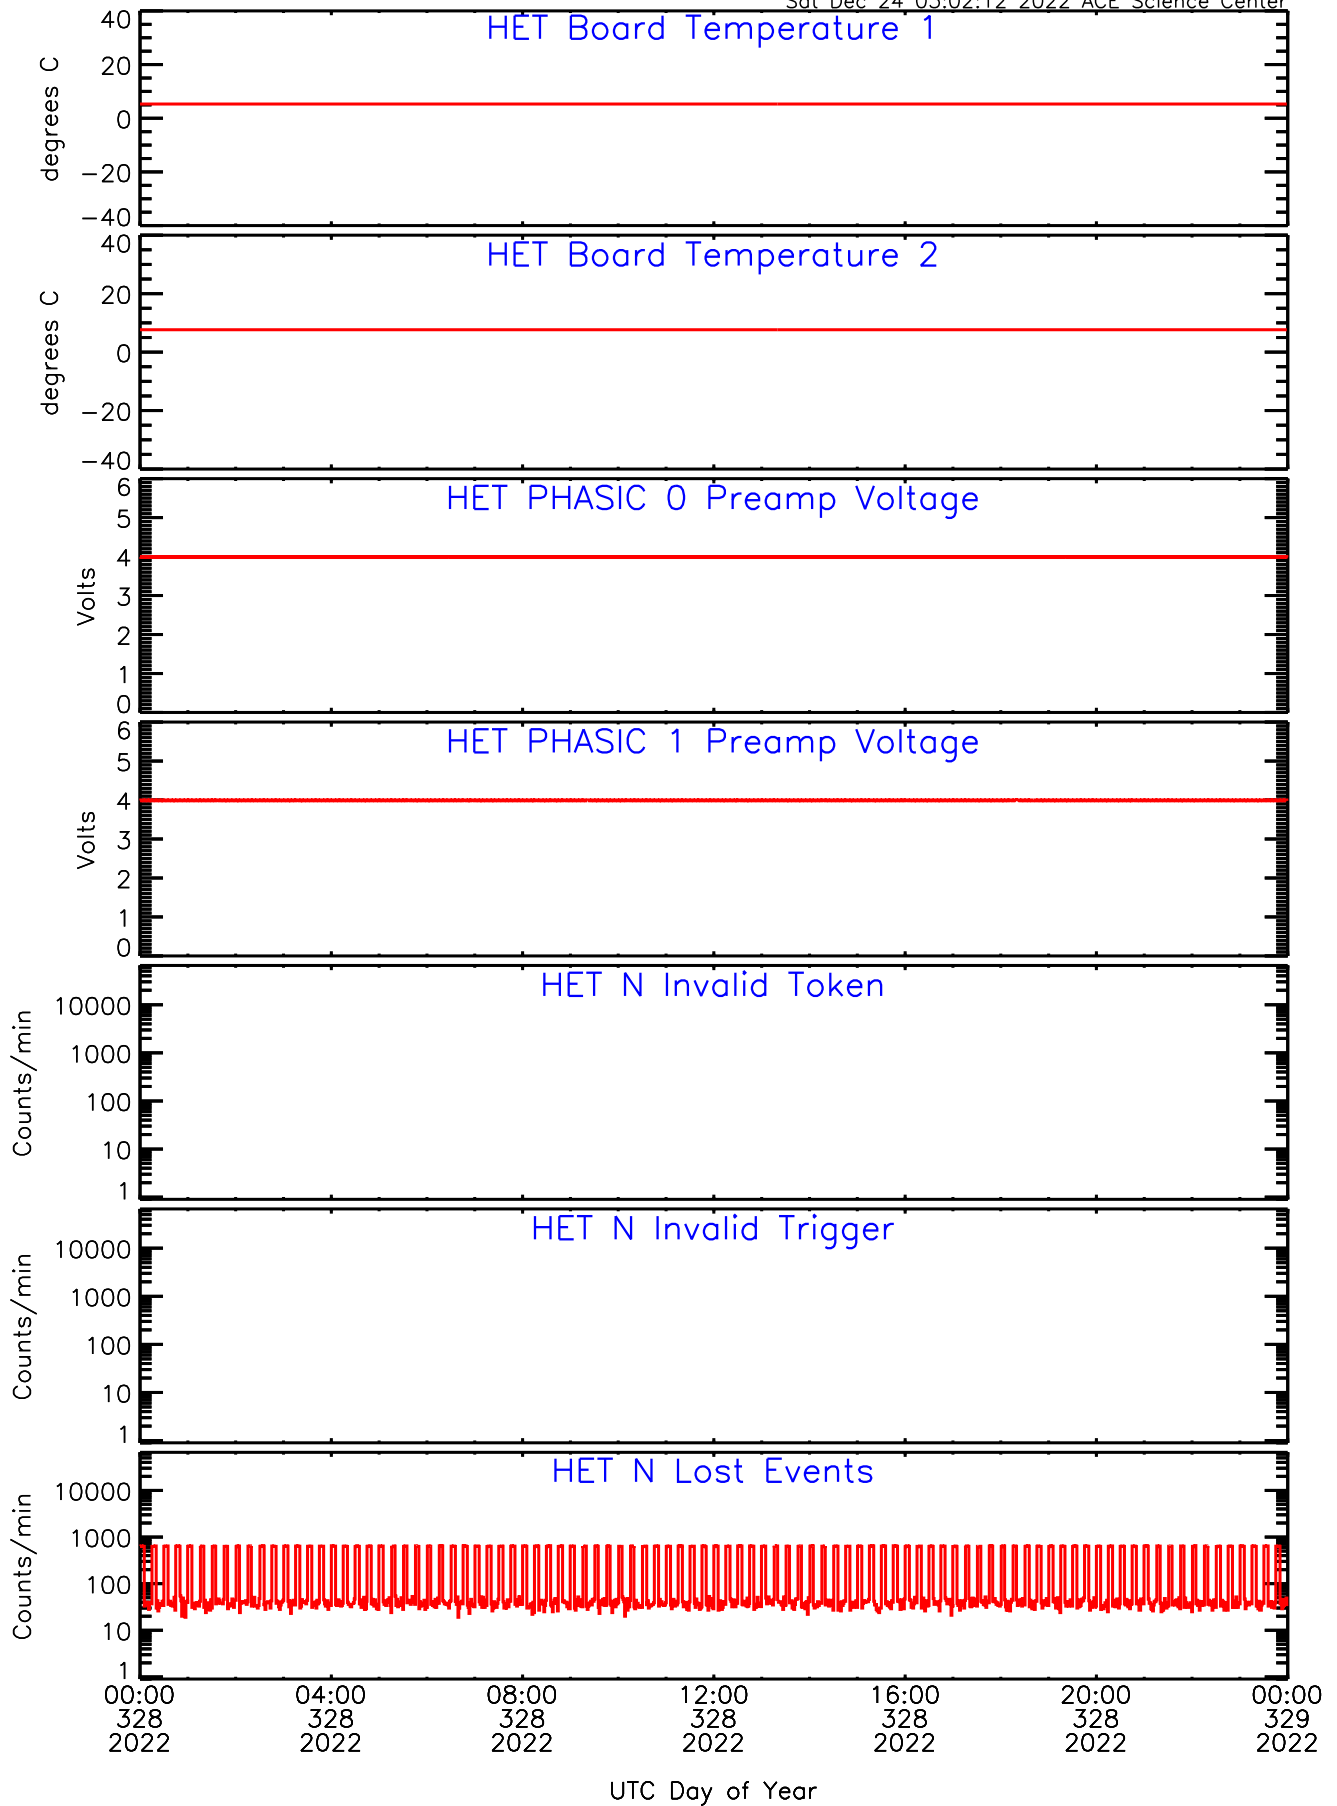

HET ahead Housekeeping Data for 2022-328

Sat Dec 24 03:02:12 2022 ACE Science Center