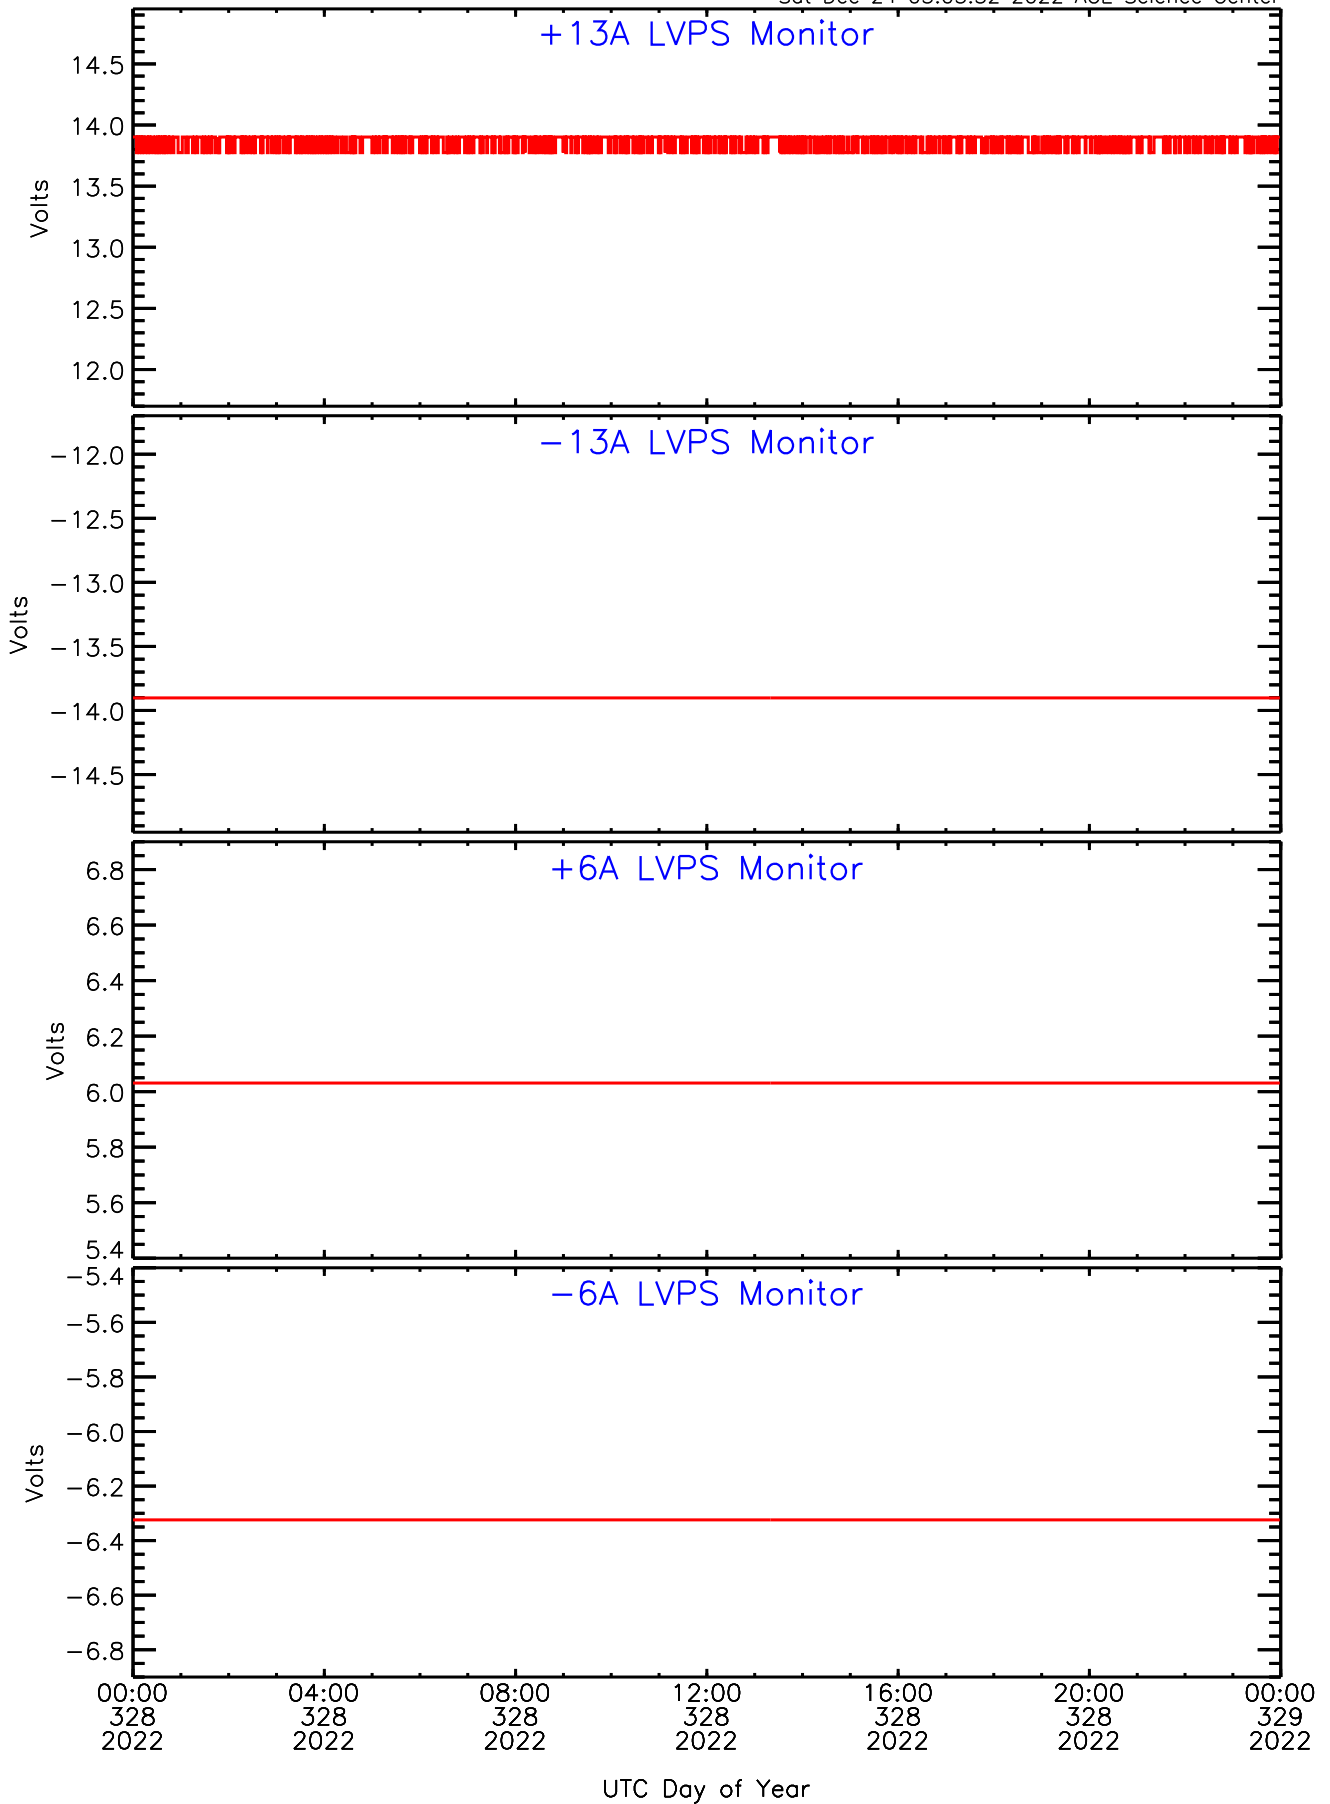

SEP-Central ahead Housekeeping Data for 2022-328

Sat Dec 24 03:03:52 2022 ACE Science Center

SEP-Central ahead Housekeeping Data for 2022-328

Sat Dec 24 03:03:52 2022 ACE Science Center

SEP-Central ahead Housekeeping Data for 2022-328

Sat Dec 24 03:03:52 2022 ACE Science Center

SEP-Central ahead Housekeeping Data for 2022-328

Sat Dec 24 03:03:52 2022 ACE Science Center

SEP-Central ahead Housekeeping Data for 2022-328

Sat Dec 24 03:03:52 2022 ACE Science Center