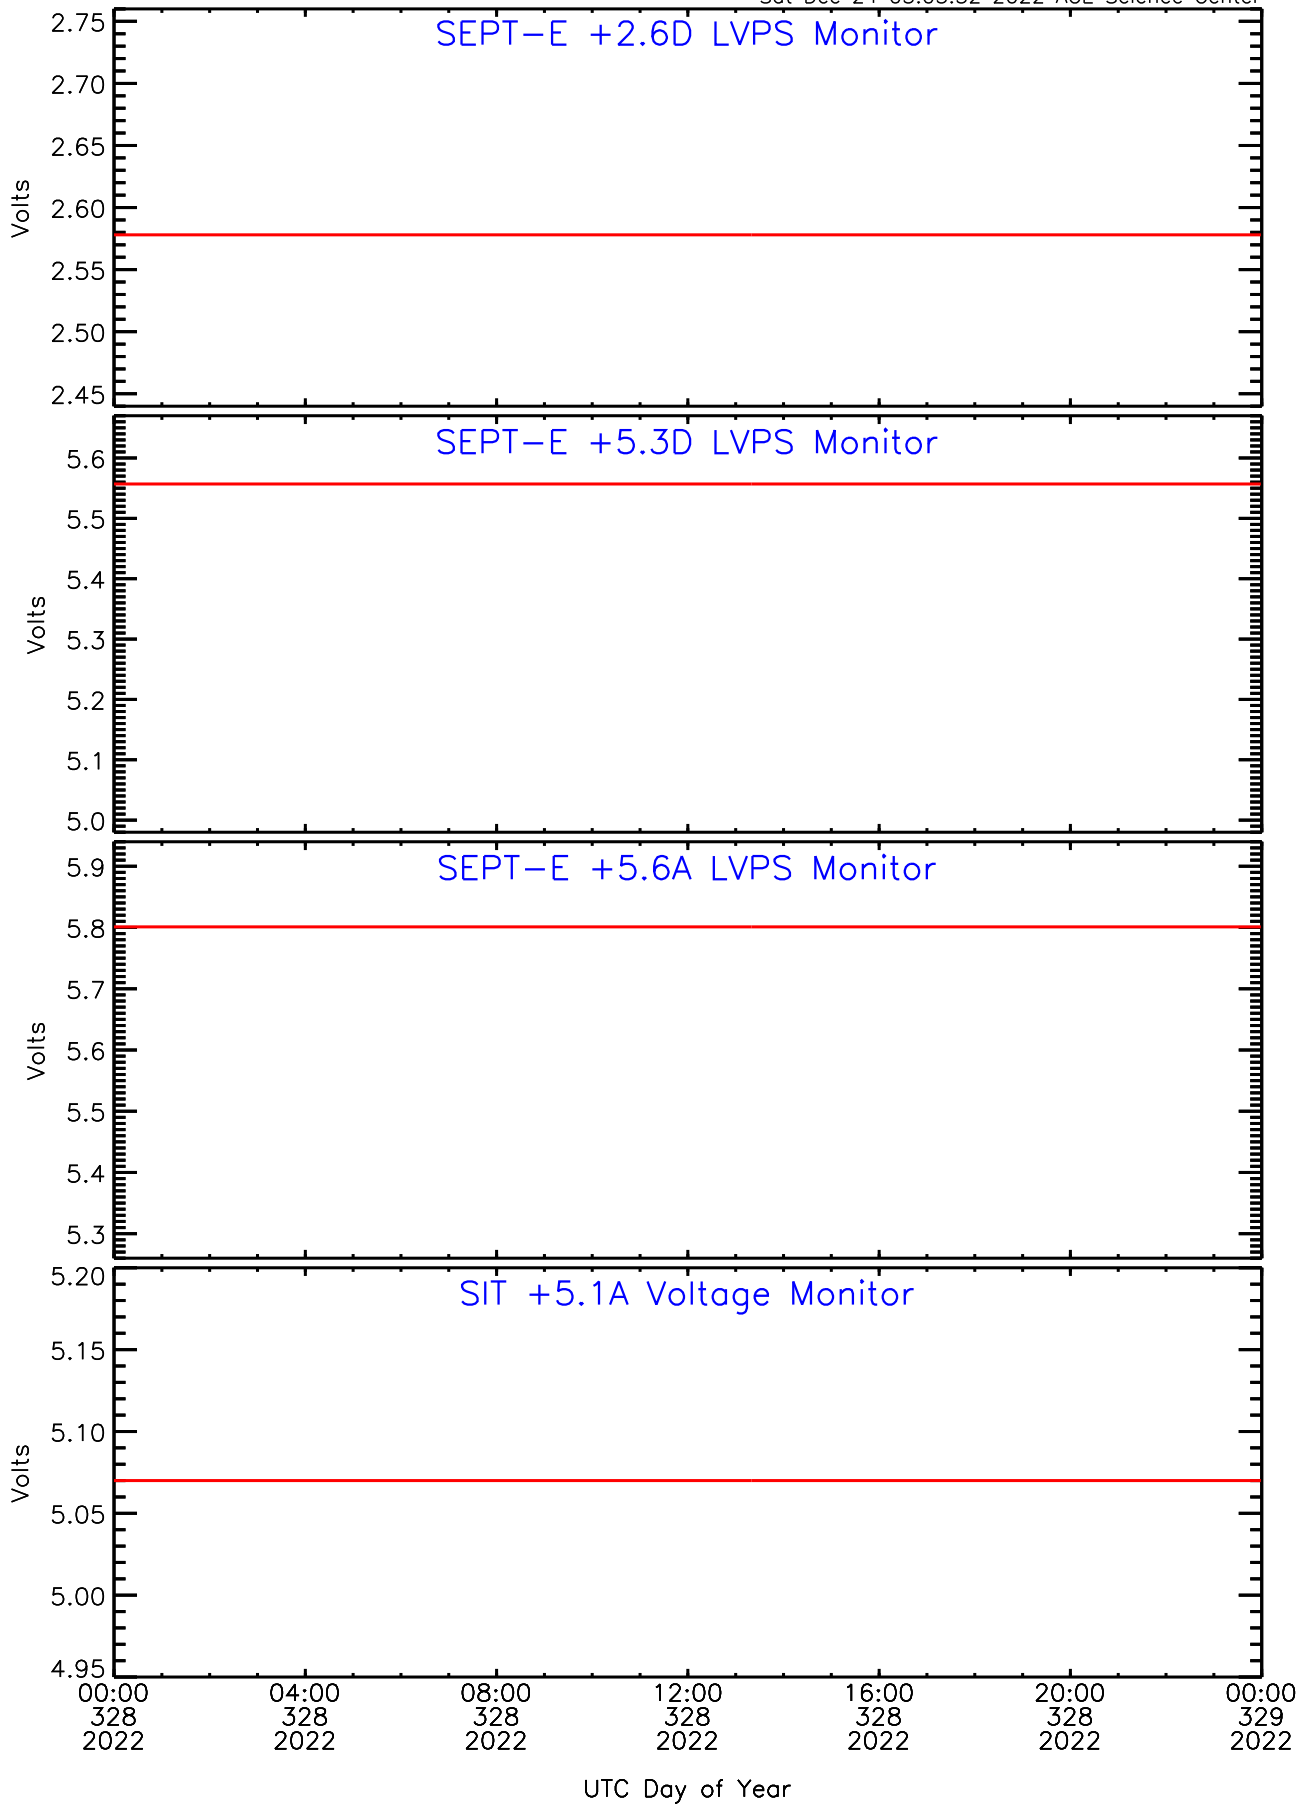

Sat Dec 24 03:03:52 2022 ACE Science Center

SEP-Central ahead Housekeeping Data for 2022-328

Sat Dec 24 03:03:52 2022 ACE Science Center

SEP-Central ahead Housekeeping Data for 2022-328

Sat Dec 24 03:03:52 2022 ACE Science Center