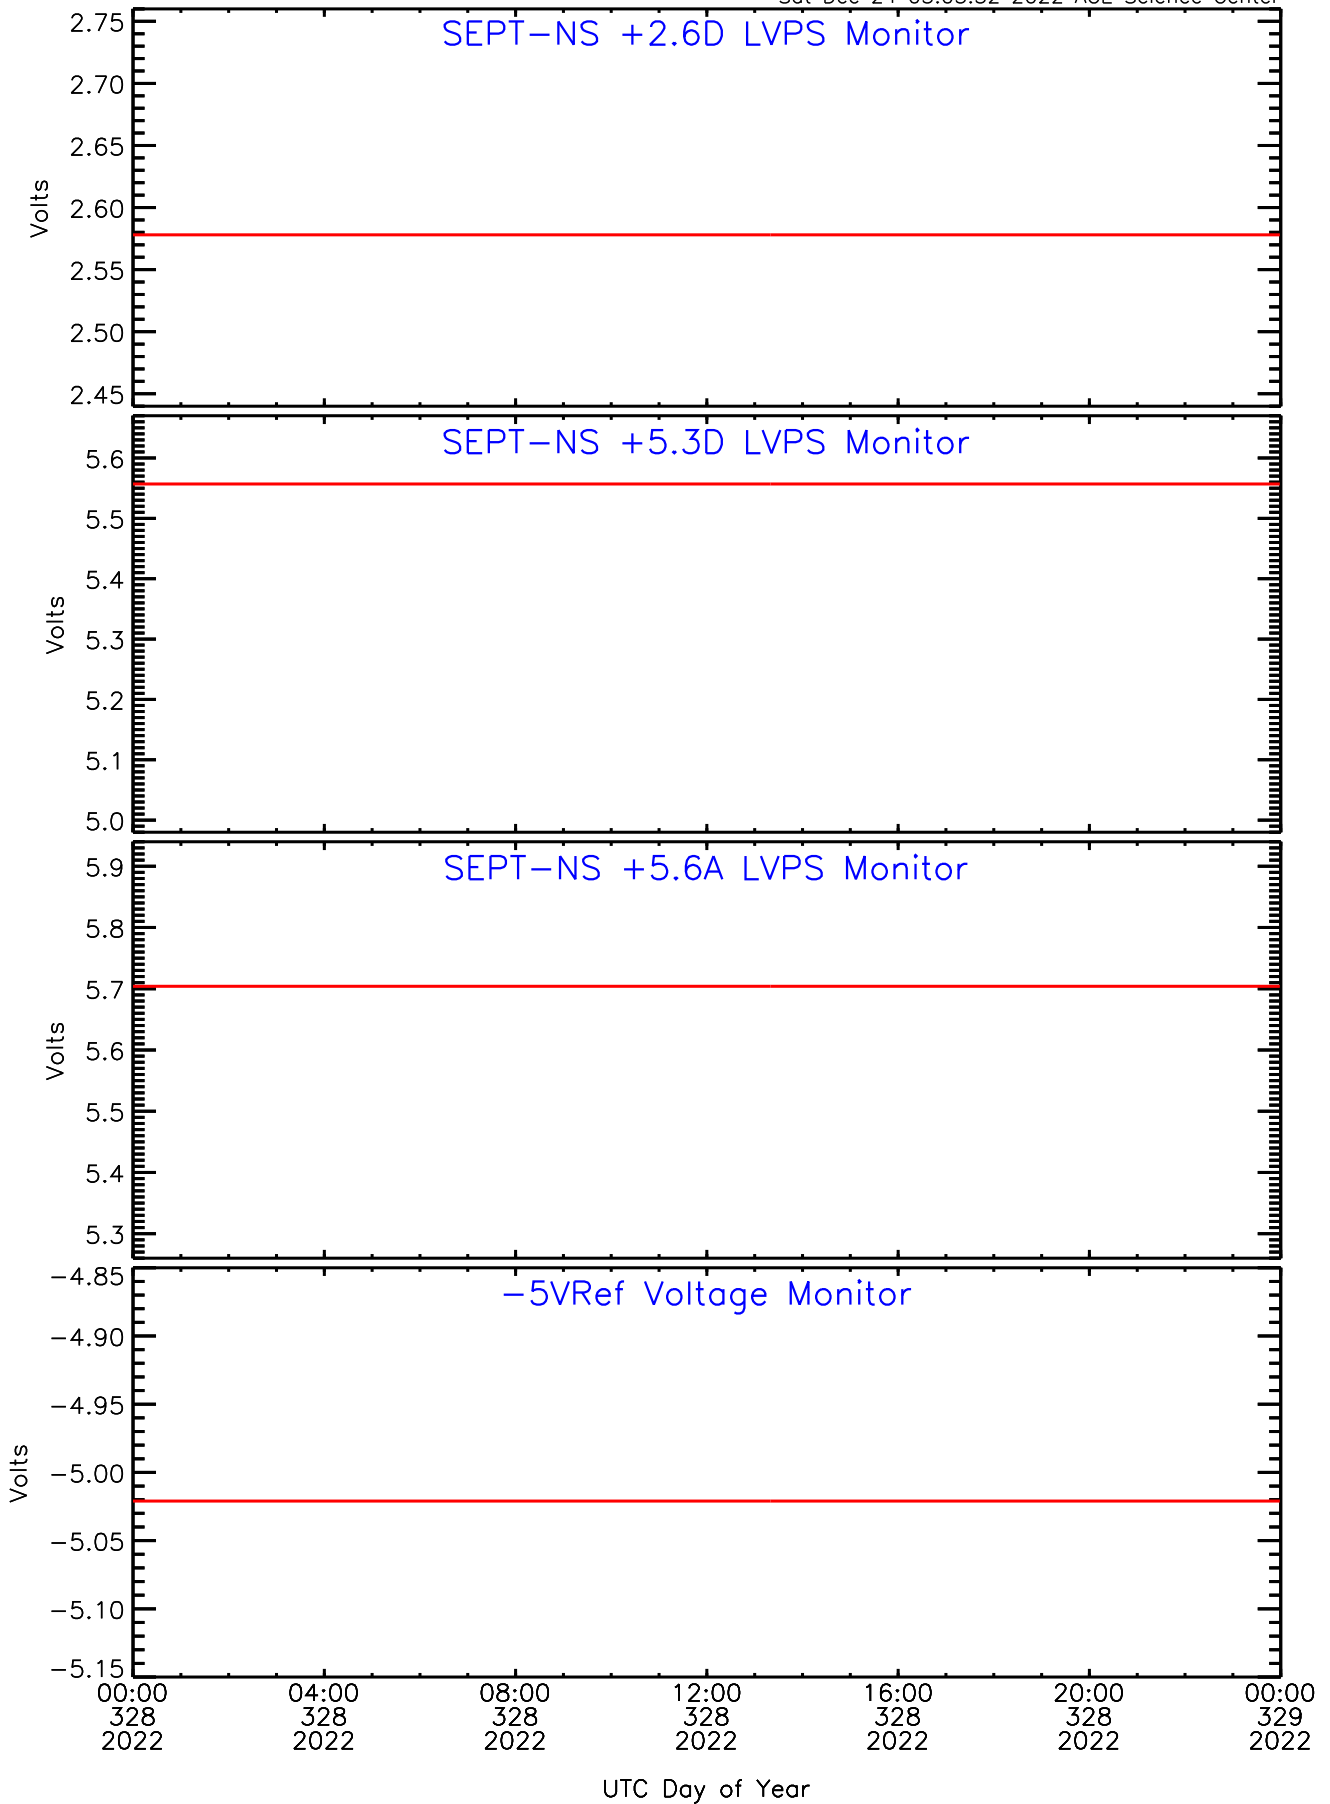

SEP-Central ahead Housekeeping Data for 2022-328

Sat Dec 24 03:03:52 2022 ACE Science Center

SEP-Central ahead Housekeeping Data for 2022-328

Sat Dec 24 03:03:52 2022 ACE Science Center

SEP-Central ahead Housekeeping Data for 2022-328

Sat Dec 24 03:03:52 2022 ACE Science Center

SEP-Central ahead Housekeeping Data for 2022-328

Sat Dec 24 03:03:52 2022 ACE Science Center

SEP-Central ahead Housekeeping Data for 2022-328

Sat Dec 24 03:03:52 2022 ACE Science Center