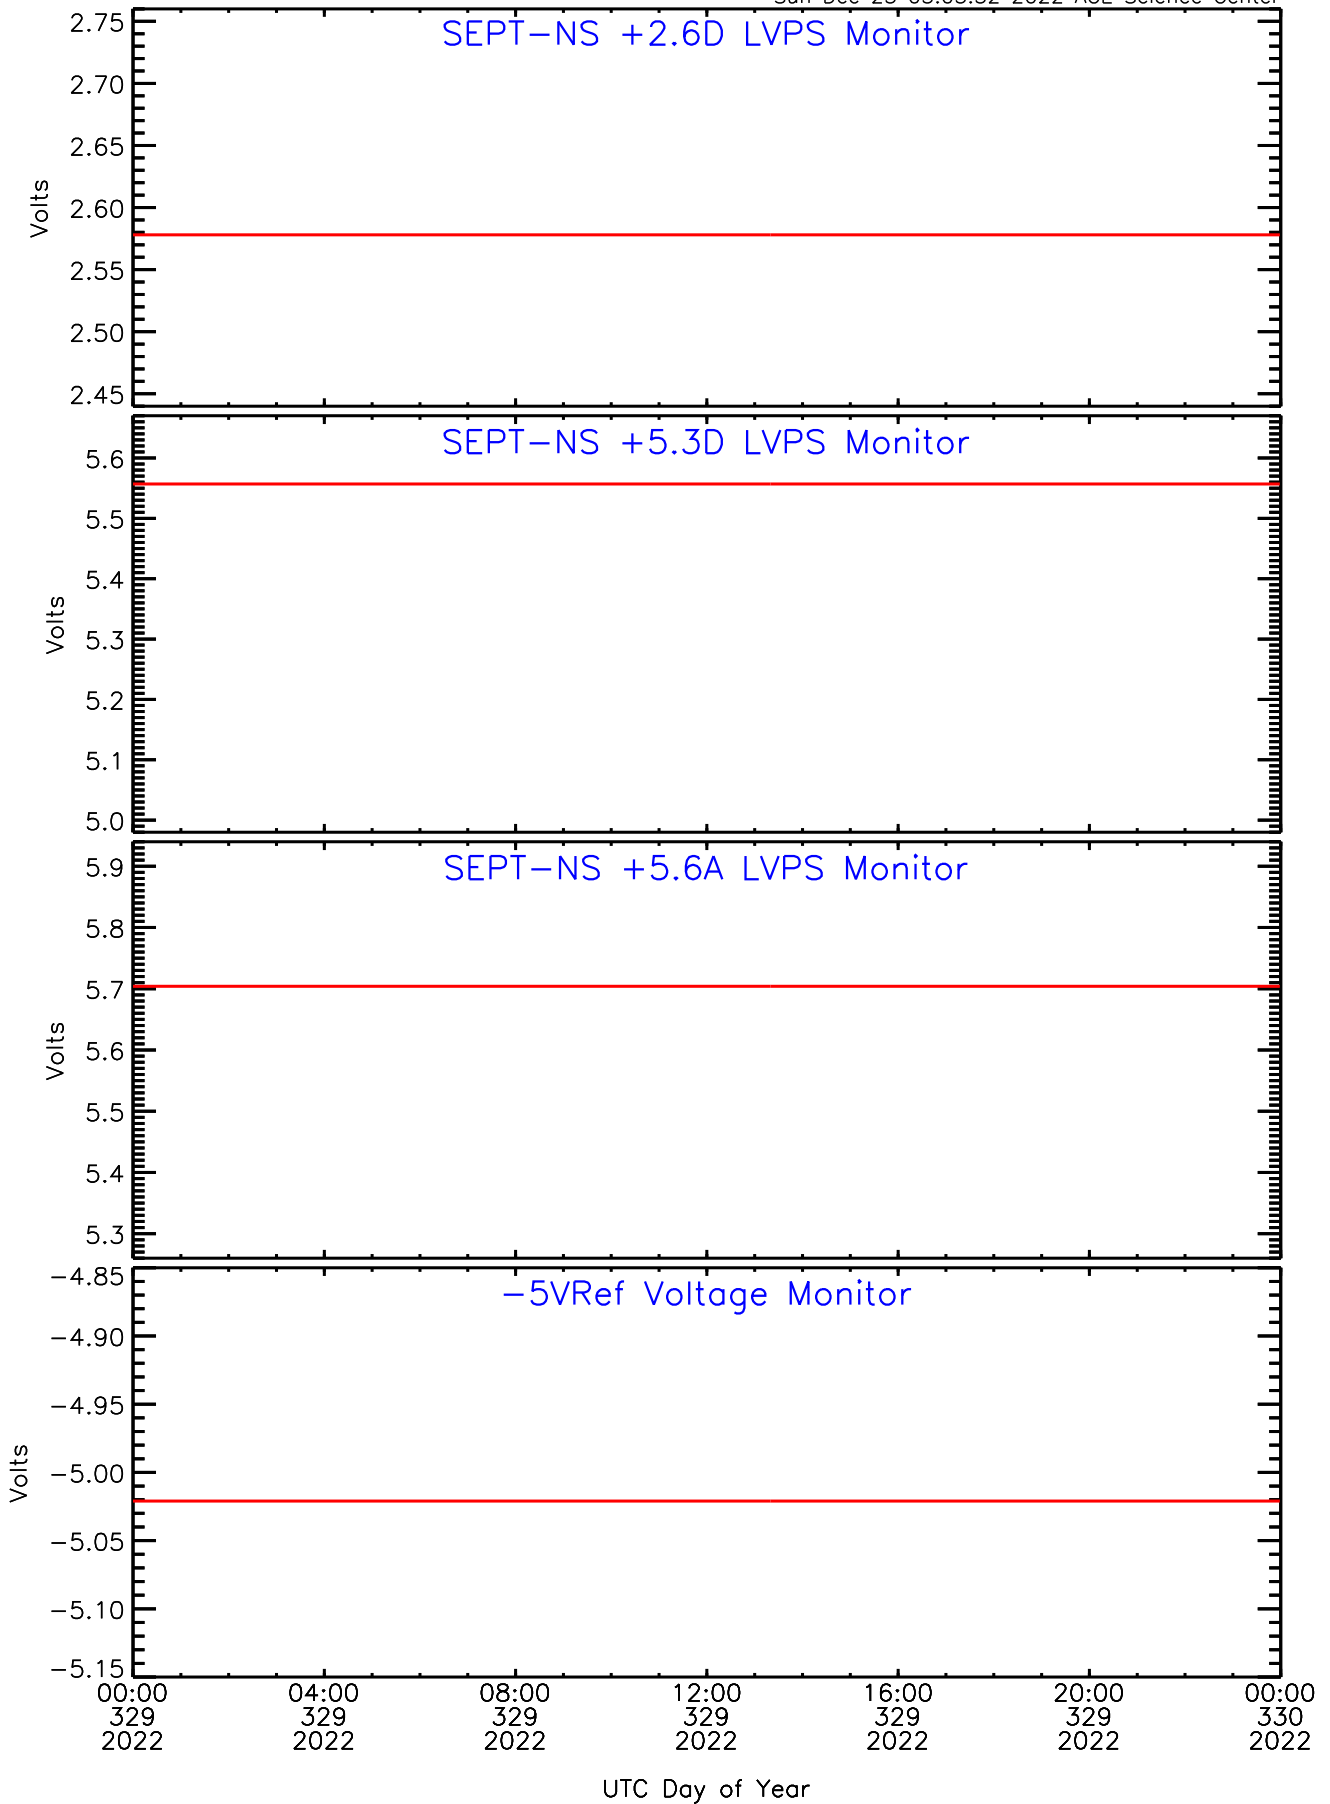

SEP-Central ahead Housekeeping Data for 2022-329

Sun Dec 25 03:03:52 2022 ACE Science Center

SEP-Central ahead Housekeeping Data for 2022-329

Sun Dec 25 03:03:52 2022 ACE Science Center

SEP-Central ahead Housekeeping Data for 2022-329

Sun Dec 25 03:03:52 2022 ACE Science Center

SEP-Central ahead Housekeeping Data for 2022-329

Sun Dec 25 03:03:52 2022 ACE Science Center

SEP-Central ahead Housekeeping Data for 2022-329

Sun Dec 25 03:03:52 2022 ACE Science Center