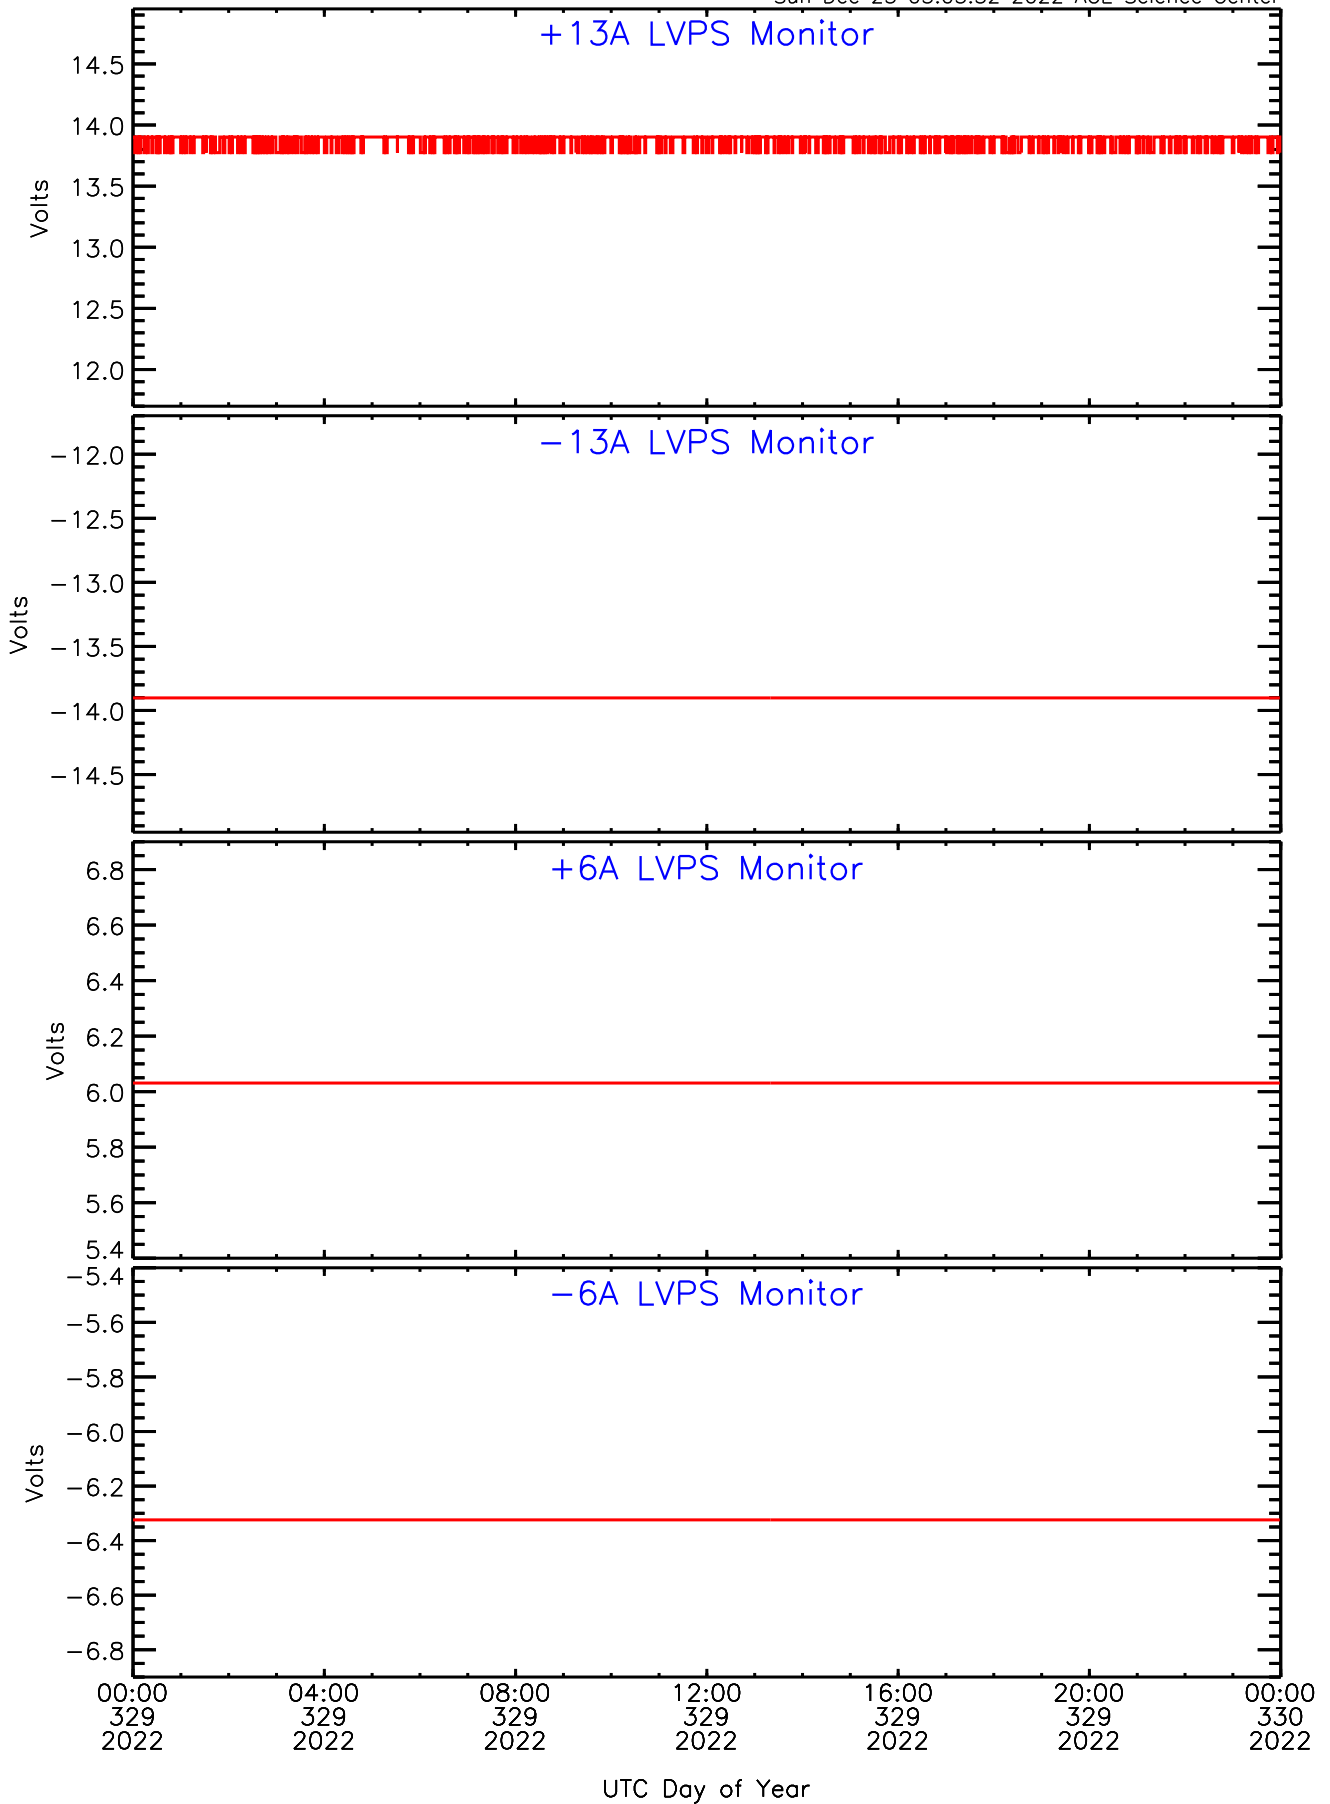

SEP-Central ahead Housekeeping Data for 2022-329

Sun Dec 25 03:03:52 2022 ACE Science Center

SEP-Central ahead Housekeeping Data for 2022-329

Sun Dec 25 03:03:52 2022 ACE Science Center

SEP-Central ahead Housekeeping Data for 2022-329

Sun Dec 25 03:03:52 2022 ACE Science Center

SEP-Central ahead Housekeeping Data for 2022-329

Sun Dec 25 03:03:52 2022 ACE Science Center

SEP-Central ahead Housekeeping Data for 2022-329

Sun Dec 25 03:03:52 2022 ACE Science Center