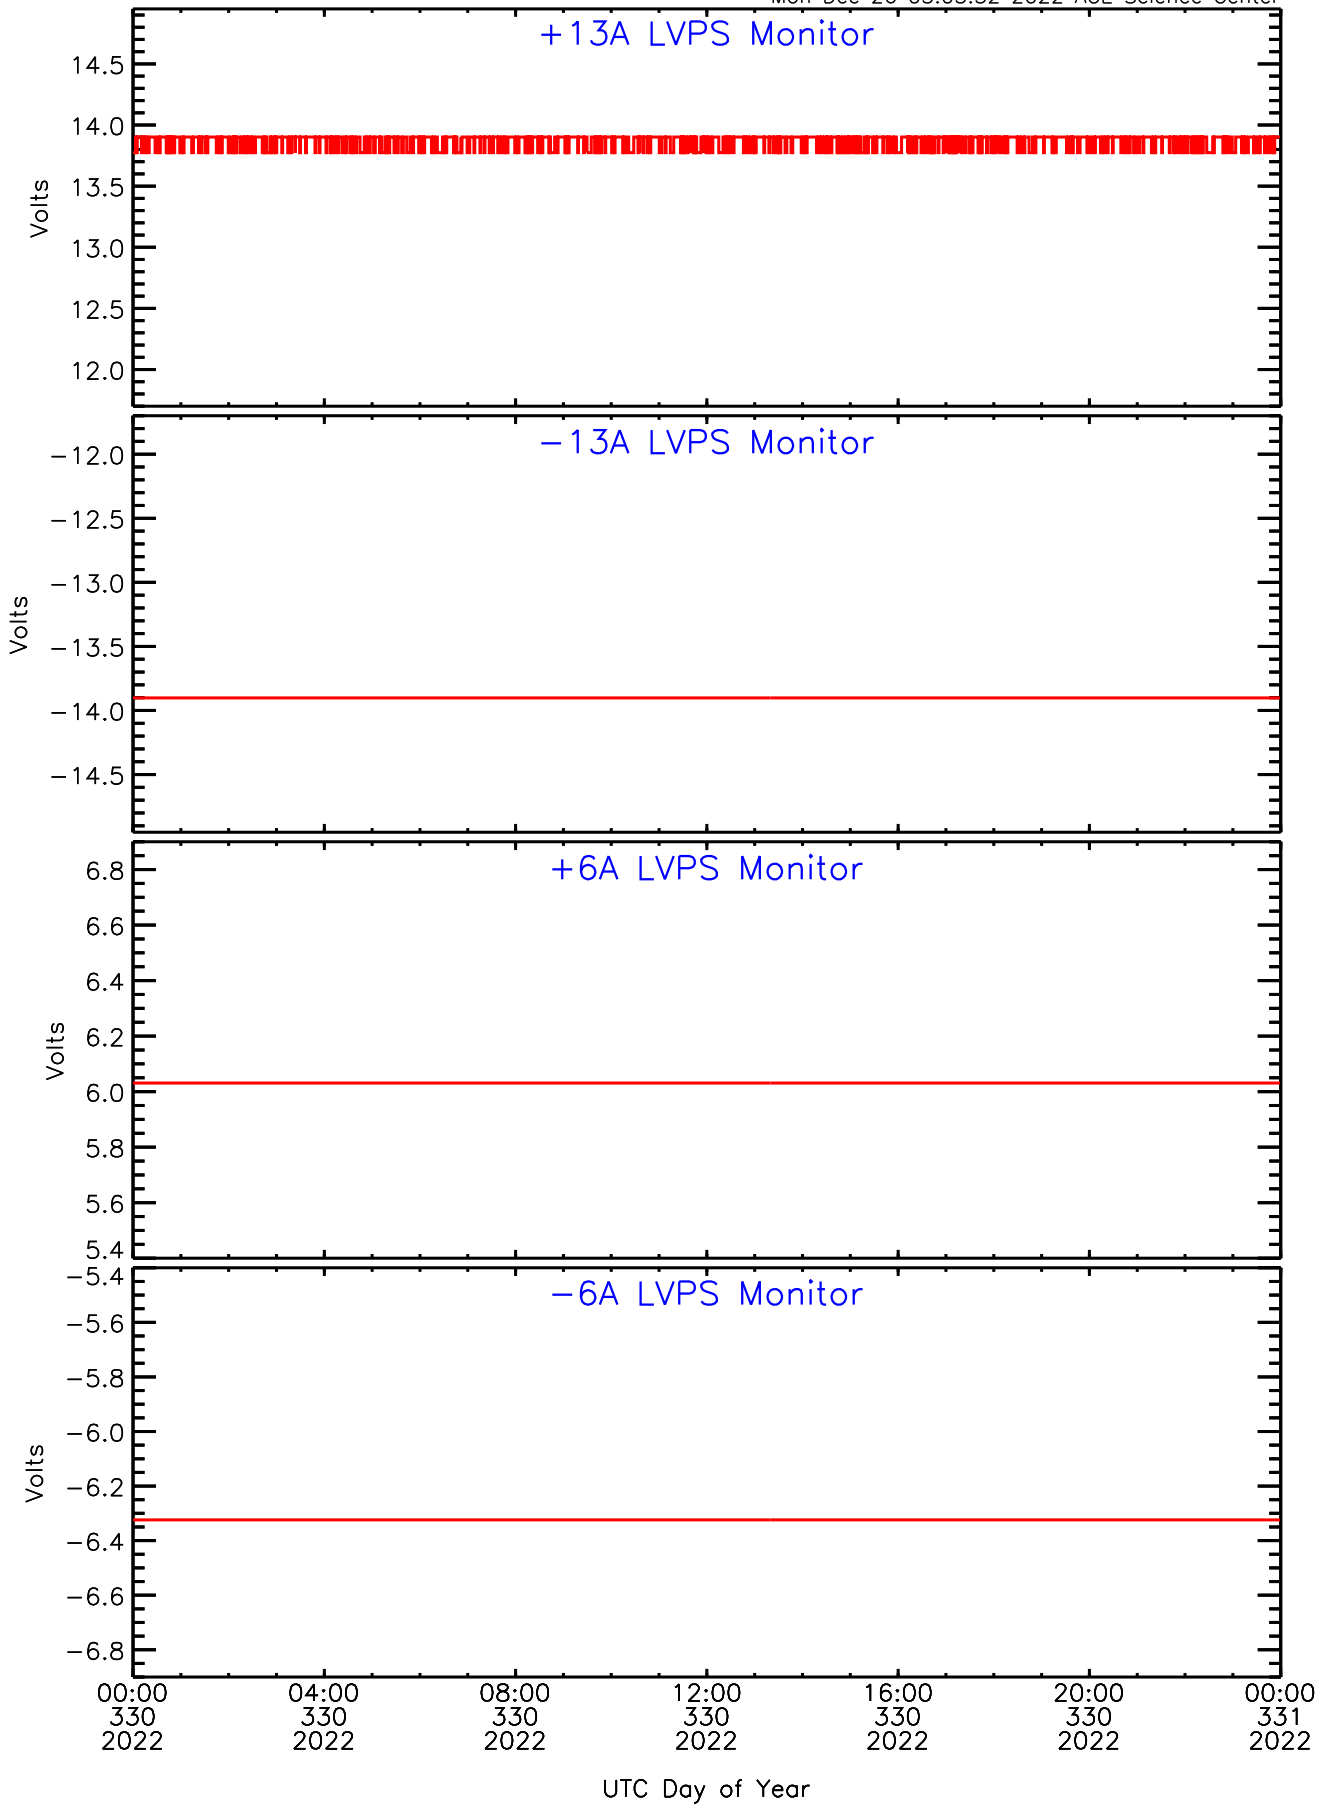

SEP-Central ahead Housekeeping Data for 2022-330

Mon Dec 26 03:03:52 2022 ACE Science Center