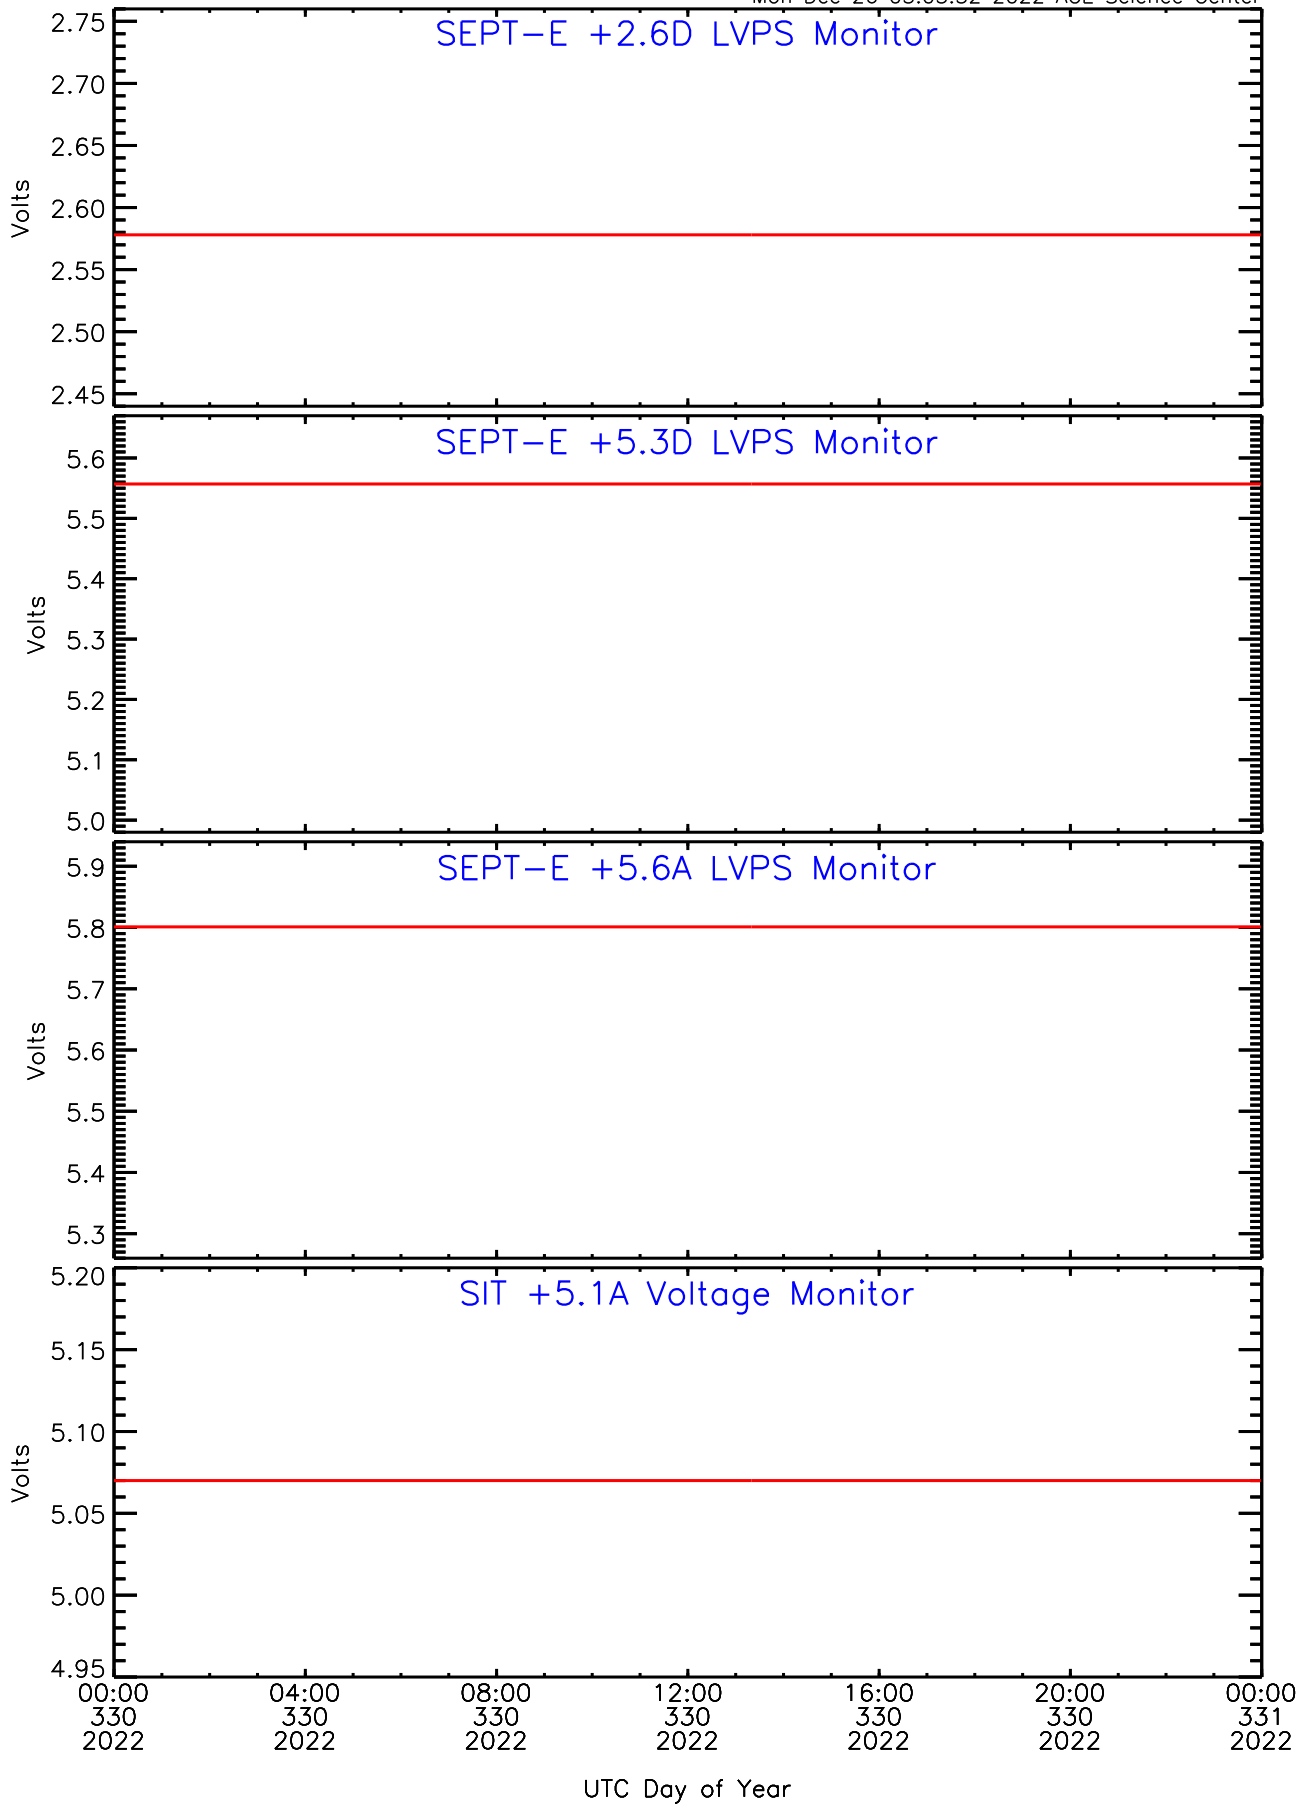

SEP-Central ahead Housekeeping Data for 2022-330

Mon Dec 26 03:03:52 2022 ACE Science Center