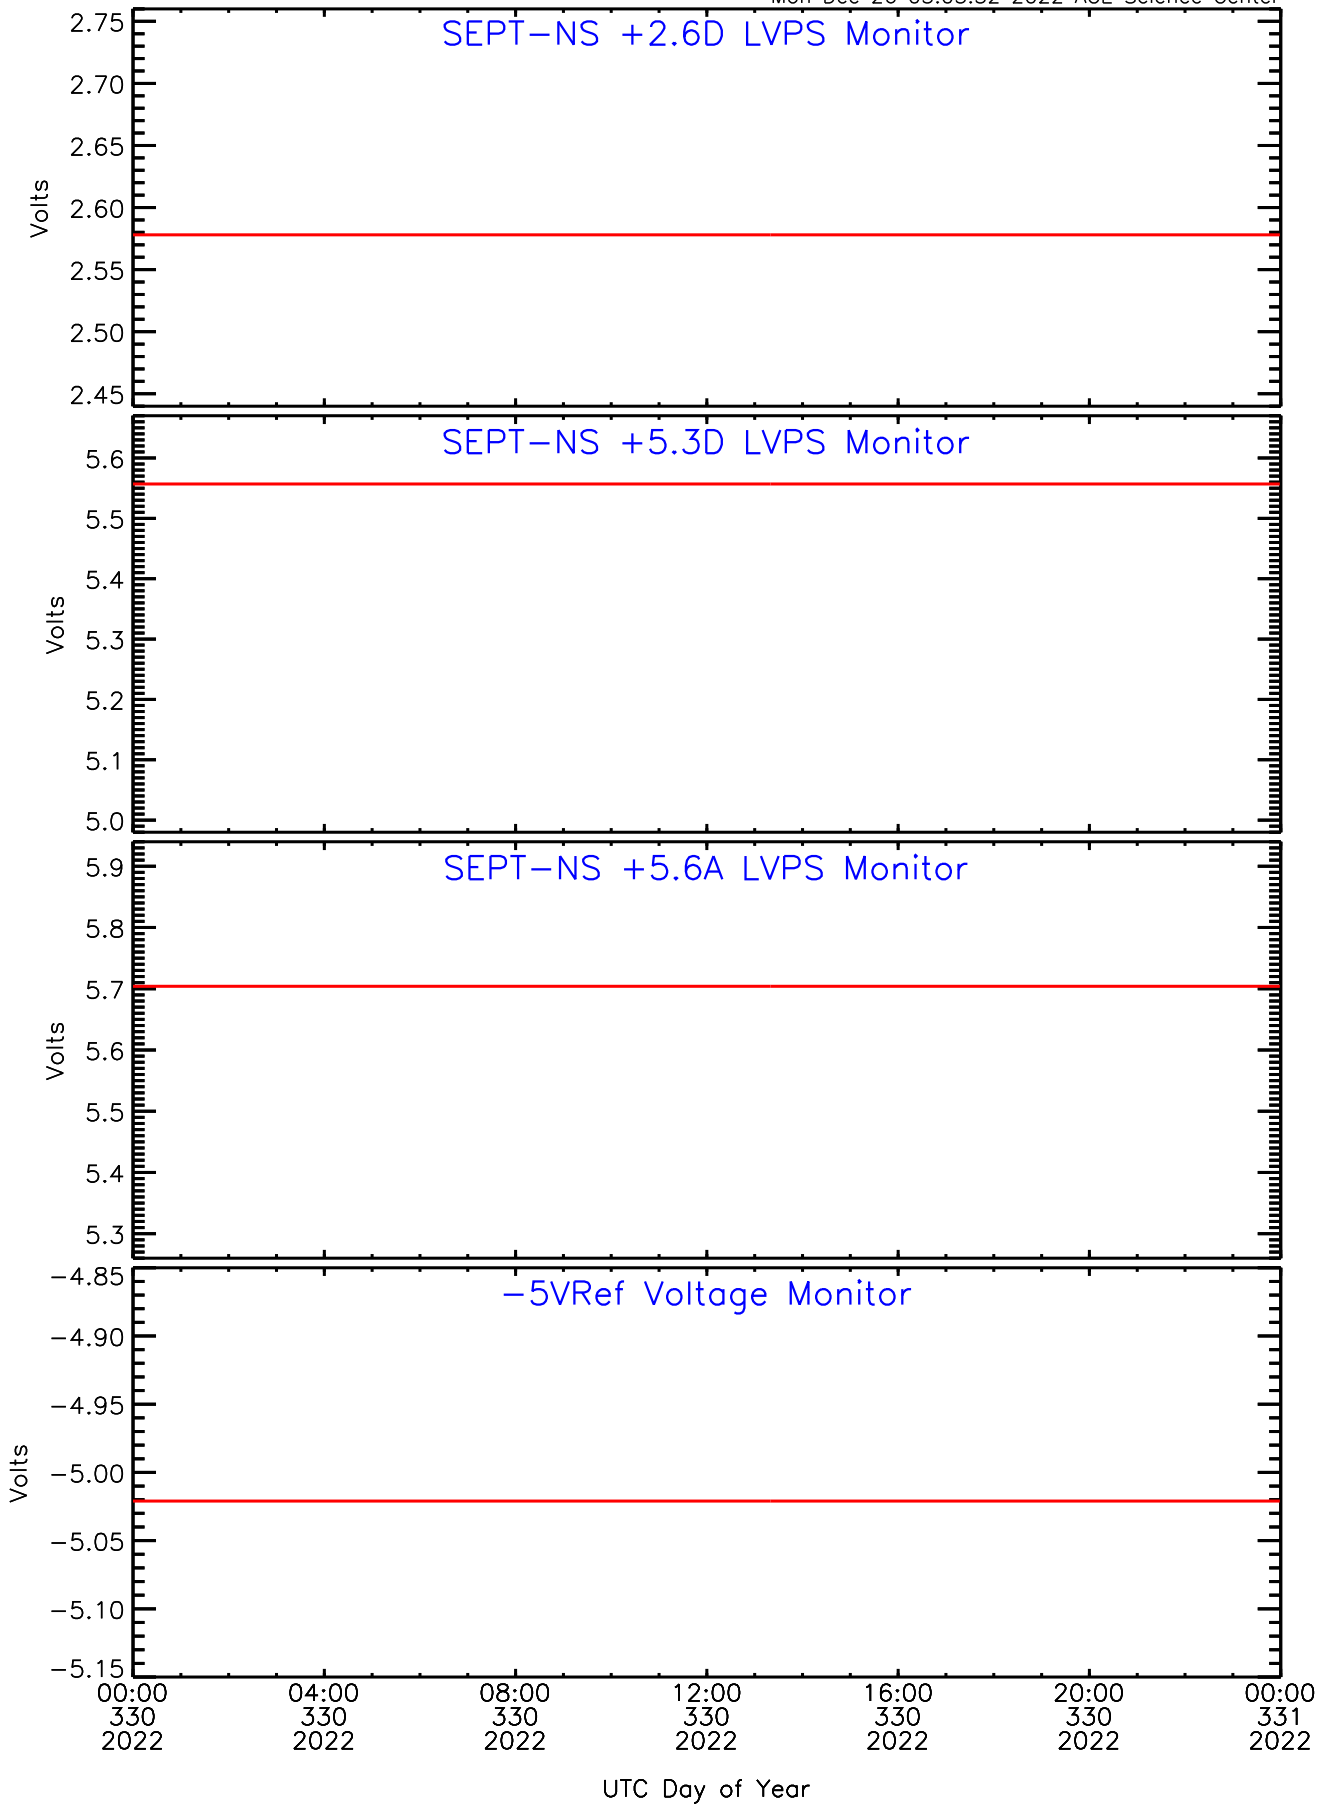

SEP-Central ahead Housekeeping Data for 2022-330

Mon Dec 26 03:03:52 2022 ACE Science Center