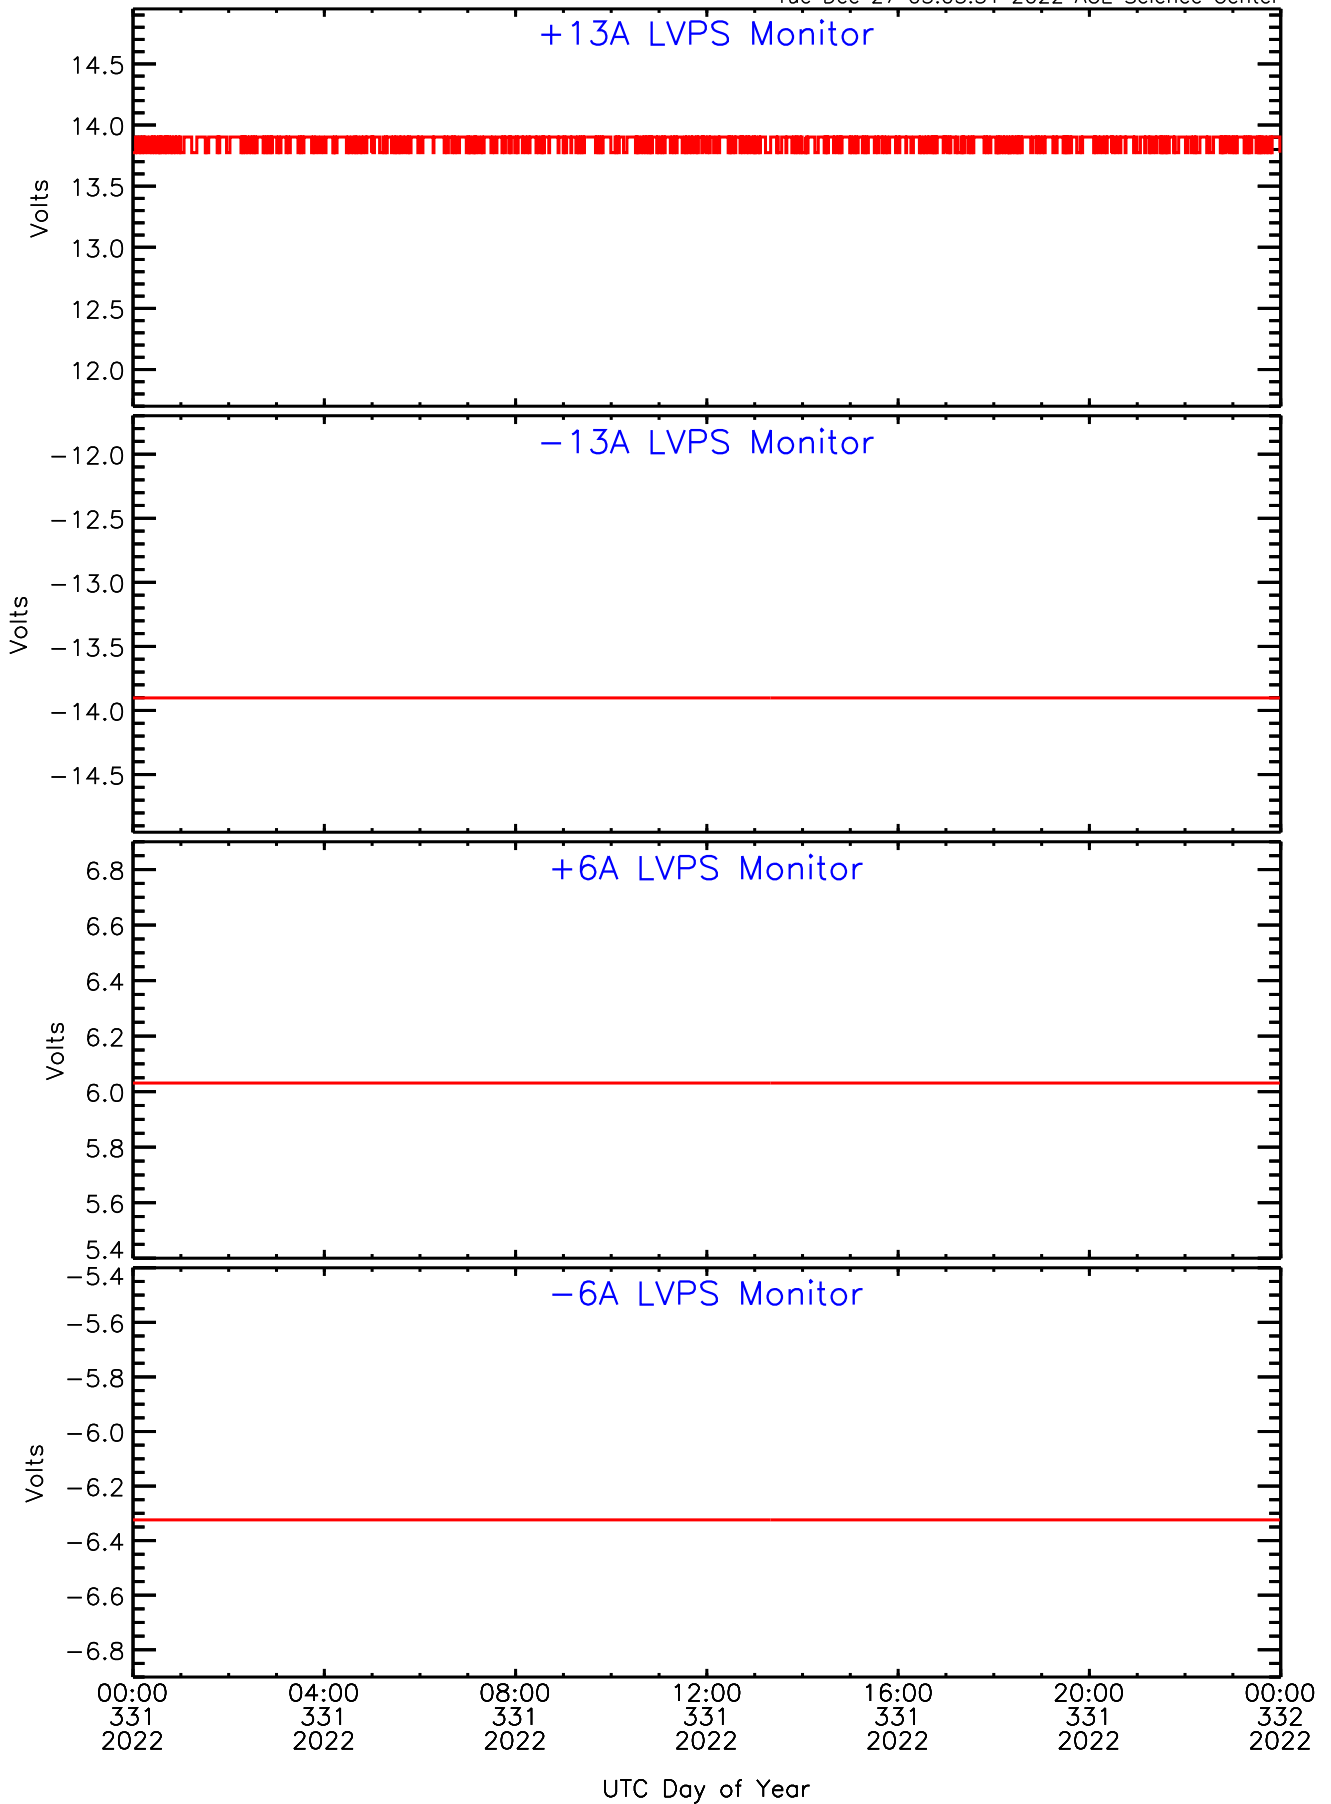

SEP-Central ahead Housekeeping Data for 2022-331

Tue Dec 27 03:03:51 2022 ACE Science Center

SEP-Central ahead Housekeeping Data for 2022-331

Tue Dec 27 03:03:51 2022 ACE Science Center

SEP-Central ahead Housekeeping Data for 2022-331

Tue Dec 27 03:03:51 2022 ACE Science Center

SEP-Central ahead Housekeeping Data for 2022-331

Tue Dec 27 03:03:51 2022 ACE Science Center

SEP-Central ahead Housekeeping Data for 2022-331

Tue Dec 27 03:03:51 2022 ACE Science Center