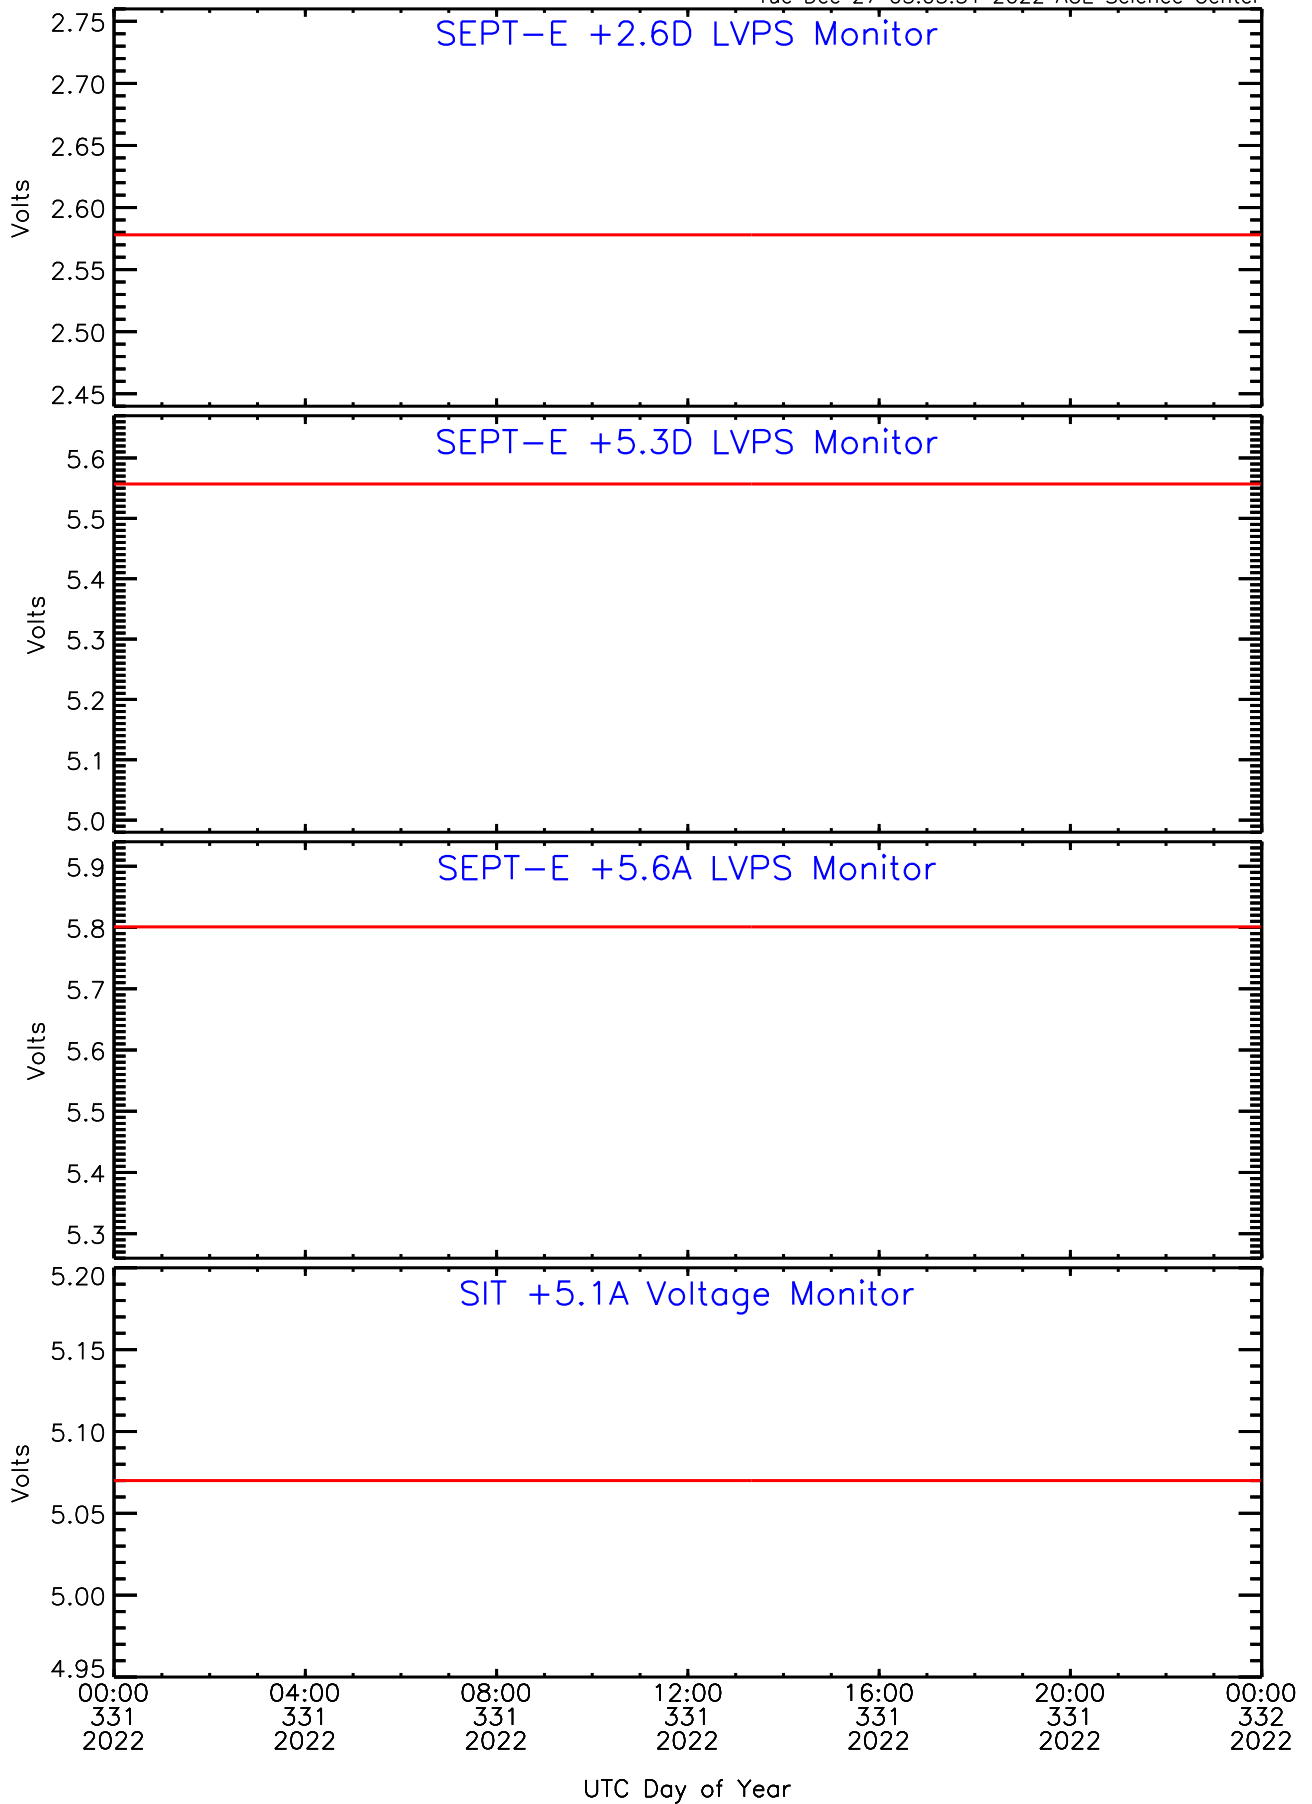

Tue Dec 27 03:03:51 2022 ACE Science Center

SEP-Central ahead Housekeeping Data for 2022-331

Tue Dec 27 03:03:51 2022 ACE Science Center

SEP-Central ahead Housekeeping Data for 2022-331

Tue Dec 27 03:03:51 2022 ACE Science Center