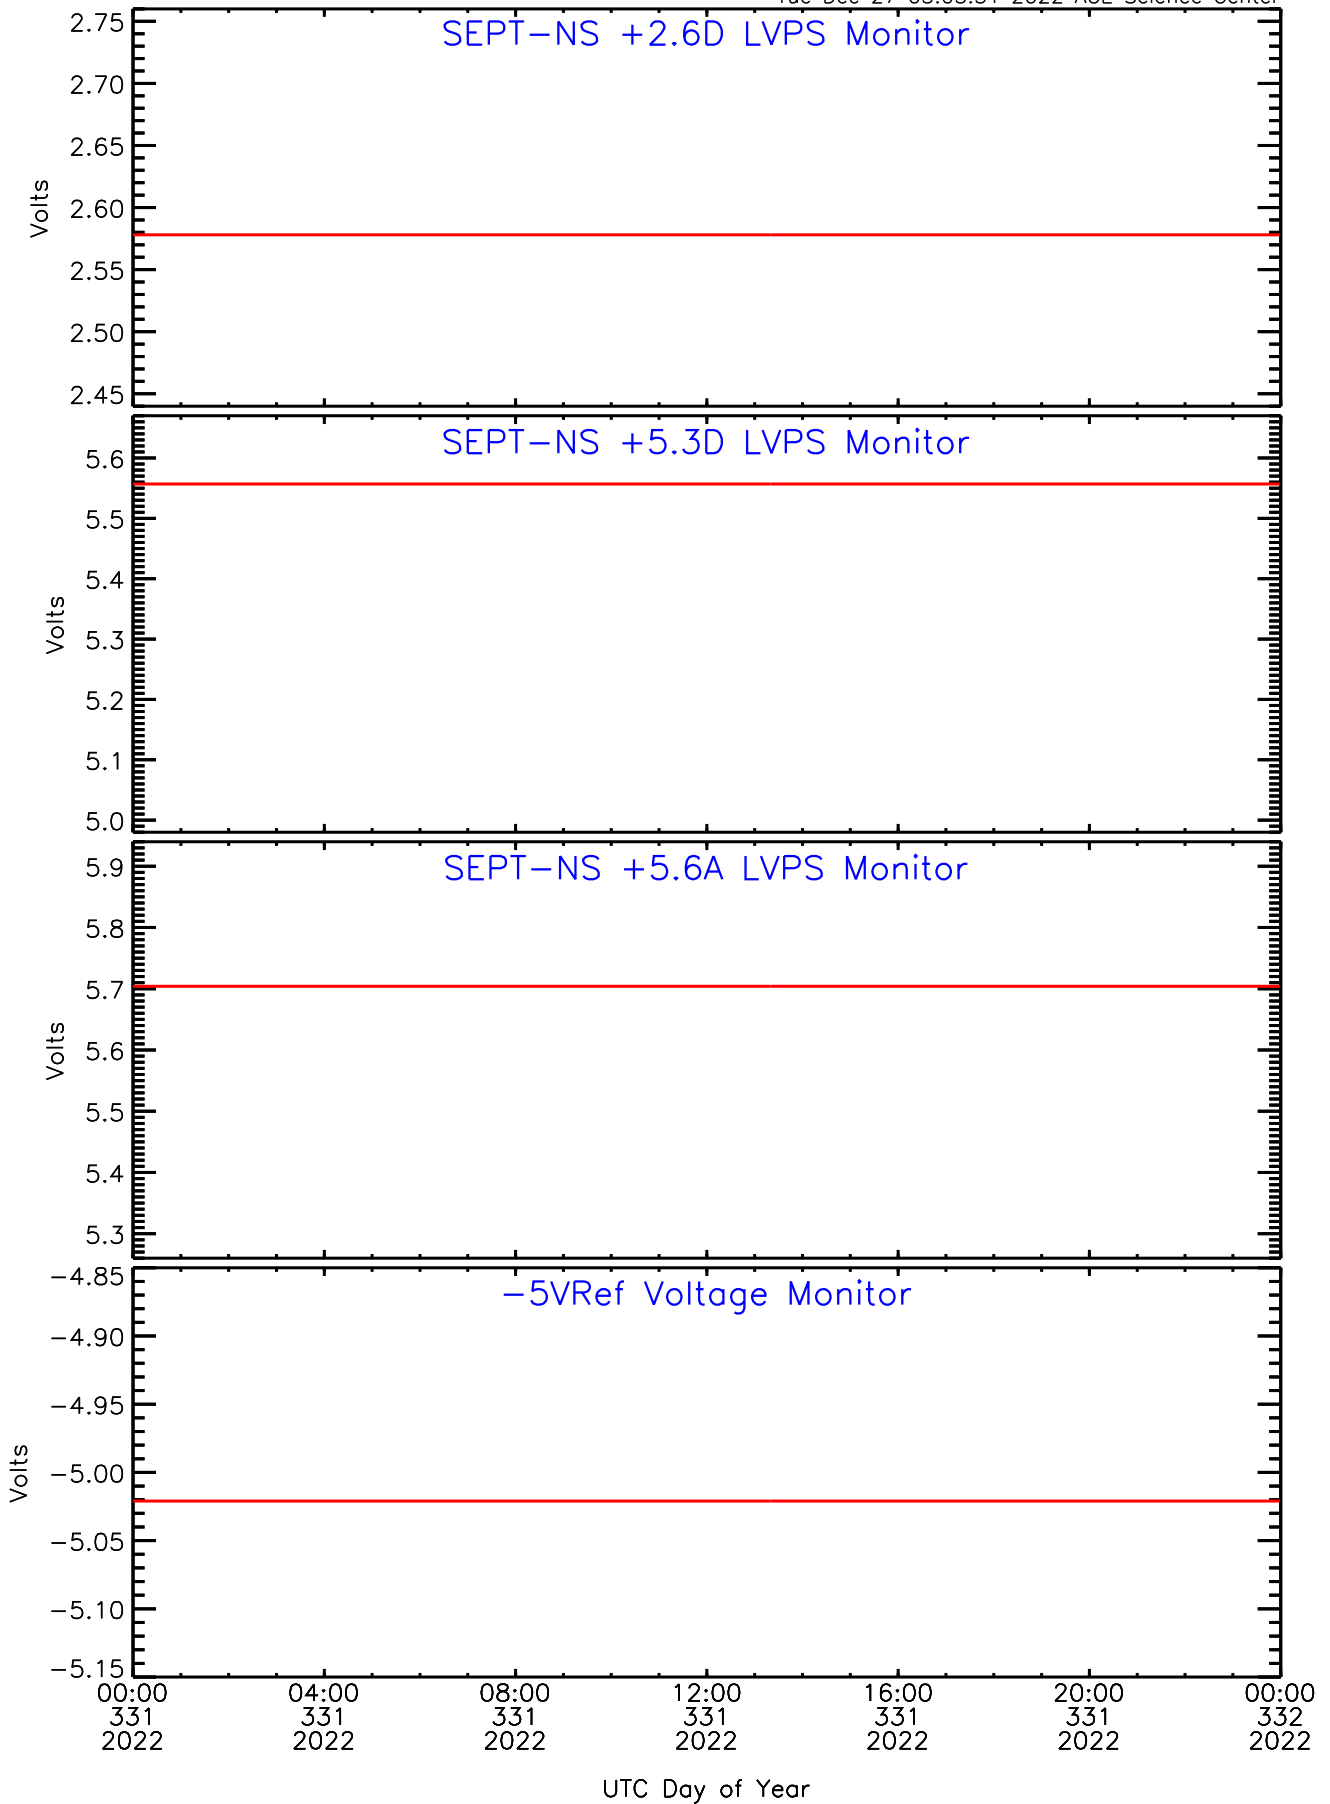

SEP-Central ahead Housekeeping Data for 2022-331

Tue Dec 27 03:03:51 2022 ACE Science Center

SEP-Central ahead Housekeeping Data for 2022-331

Tue Dec 27 03:03:51 2022 ACE Science Center

SEP-Central ahead Housekeeping Data for 2022-331

Tue Dec 27 03:03:51 2022 ACE Science Center

SEP-Central ahead Housekeeping Data for 2022-331

Tue Dec 27 03:03:51 2022 ACE Science Center

SEP-Central ahead Housekeeping Data for 2022-331

Tue Dec 27 03:03:51 2022 ACE Science Center