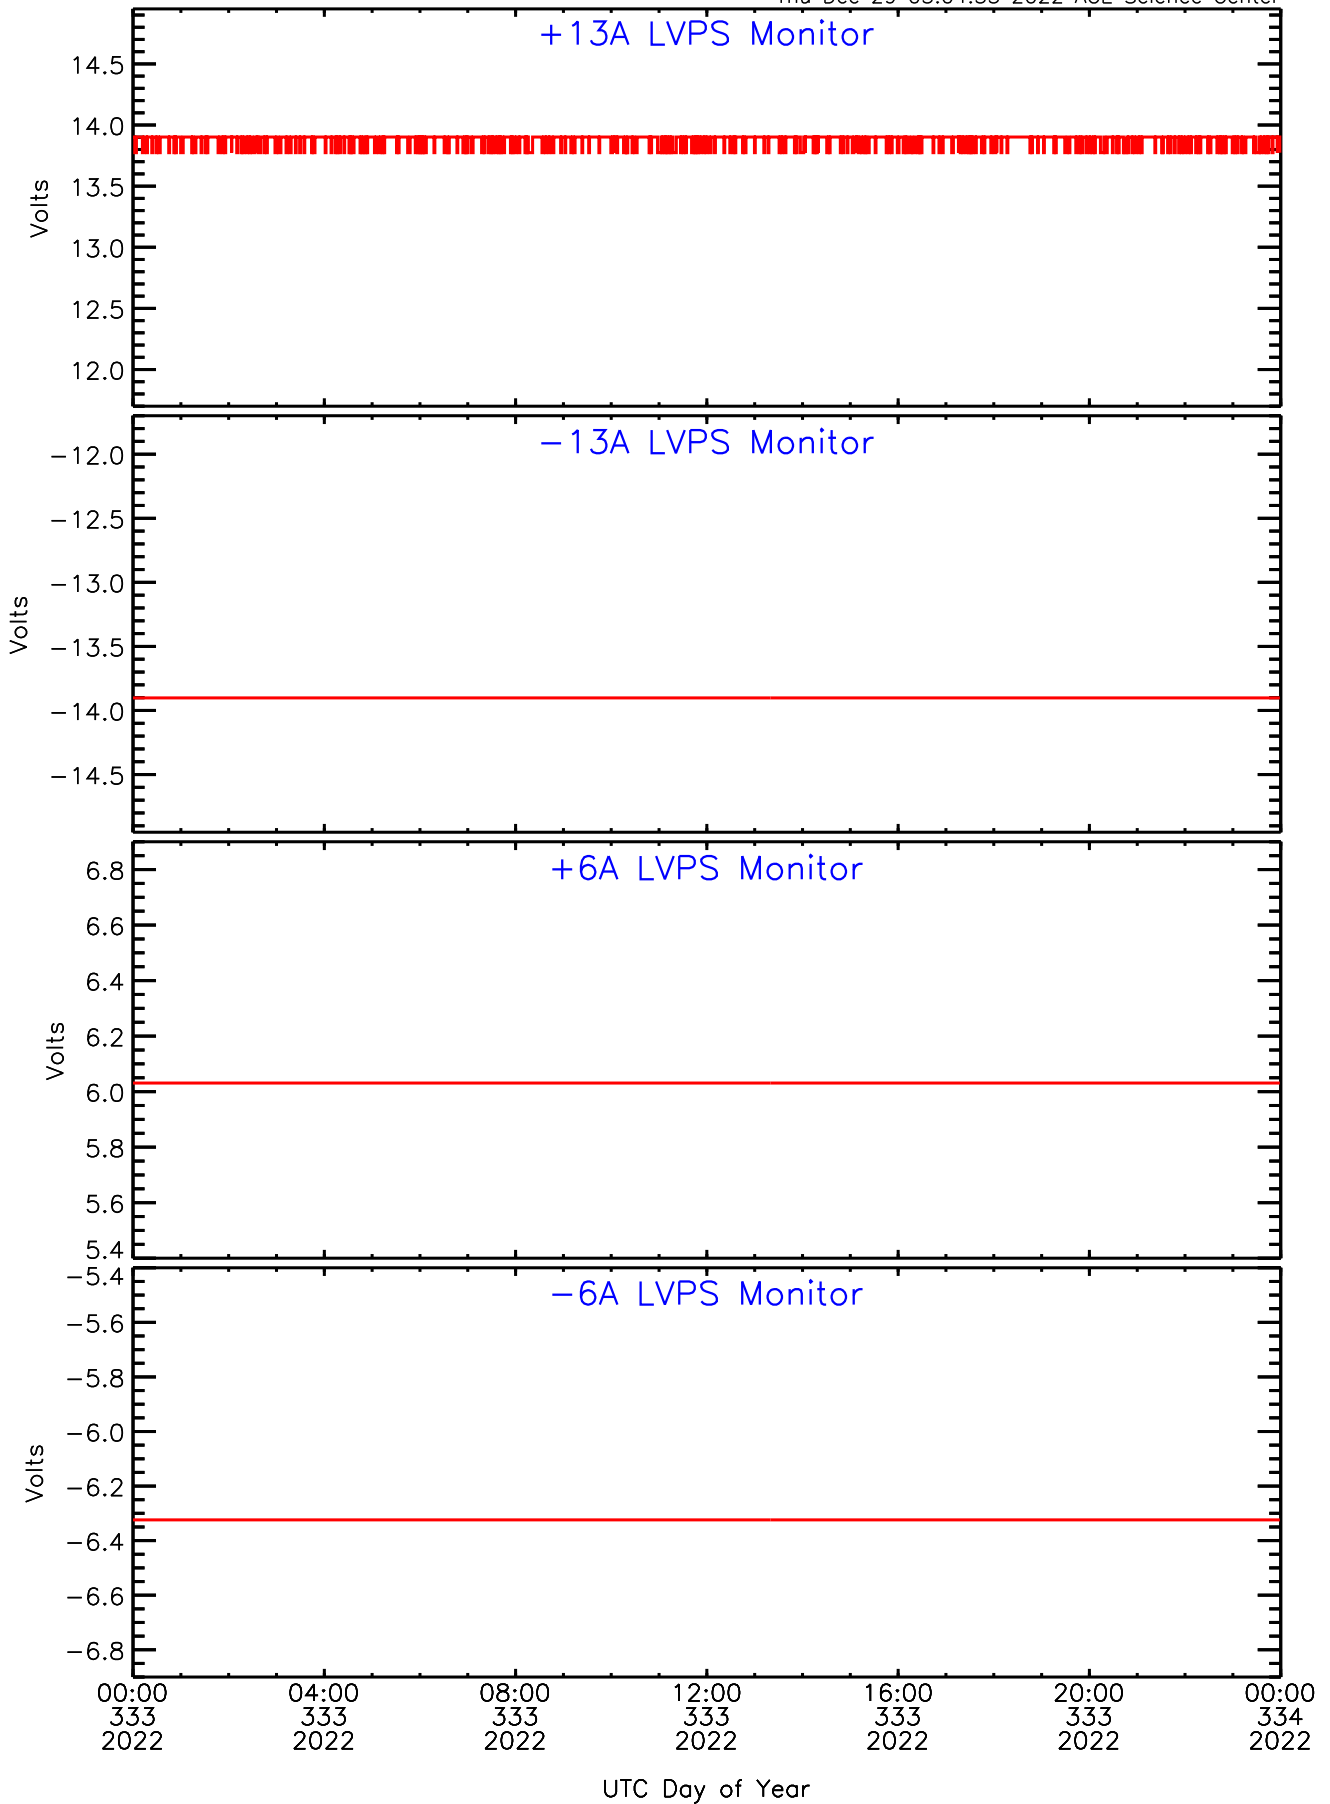

SEP-Central ahead Housekeeping Data for 2022-333

Thu Dec 29 03:04:55 2022 ACE Science Center