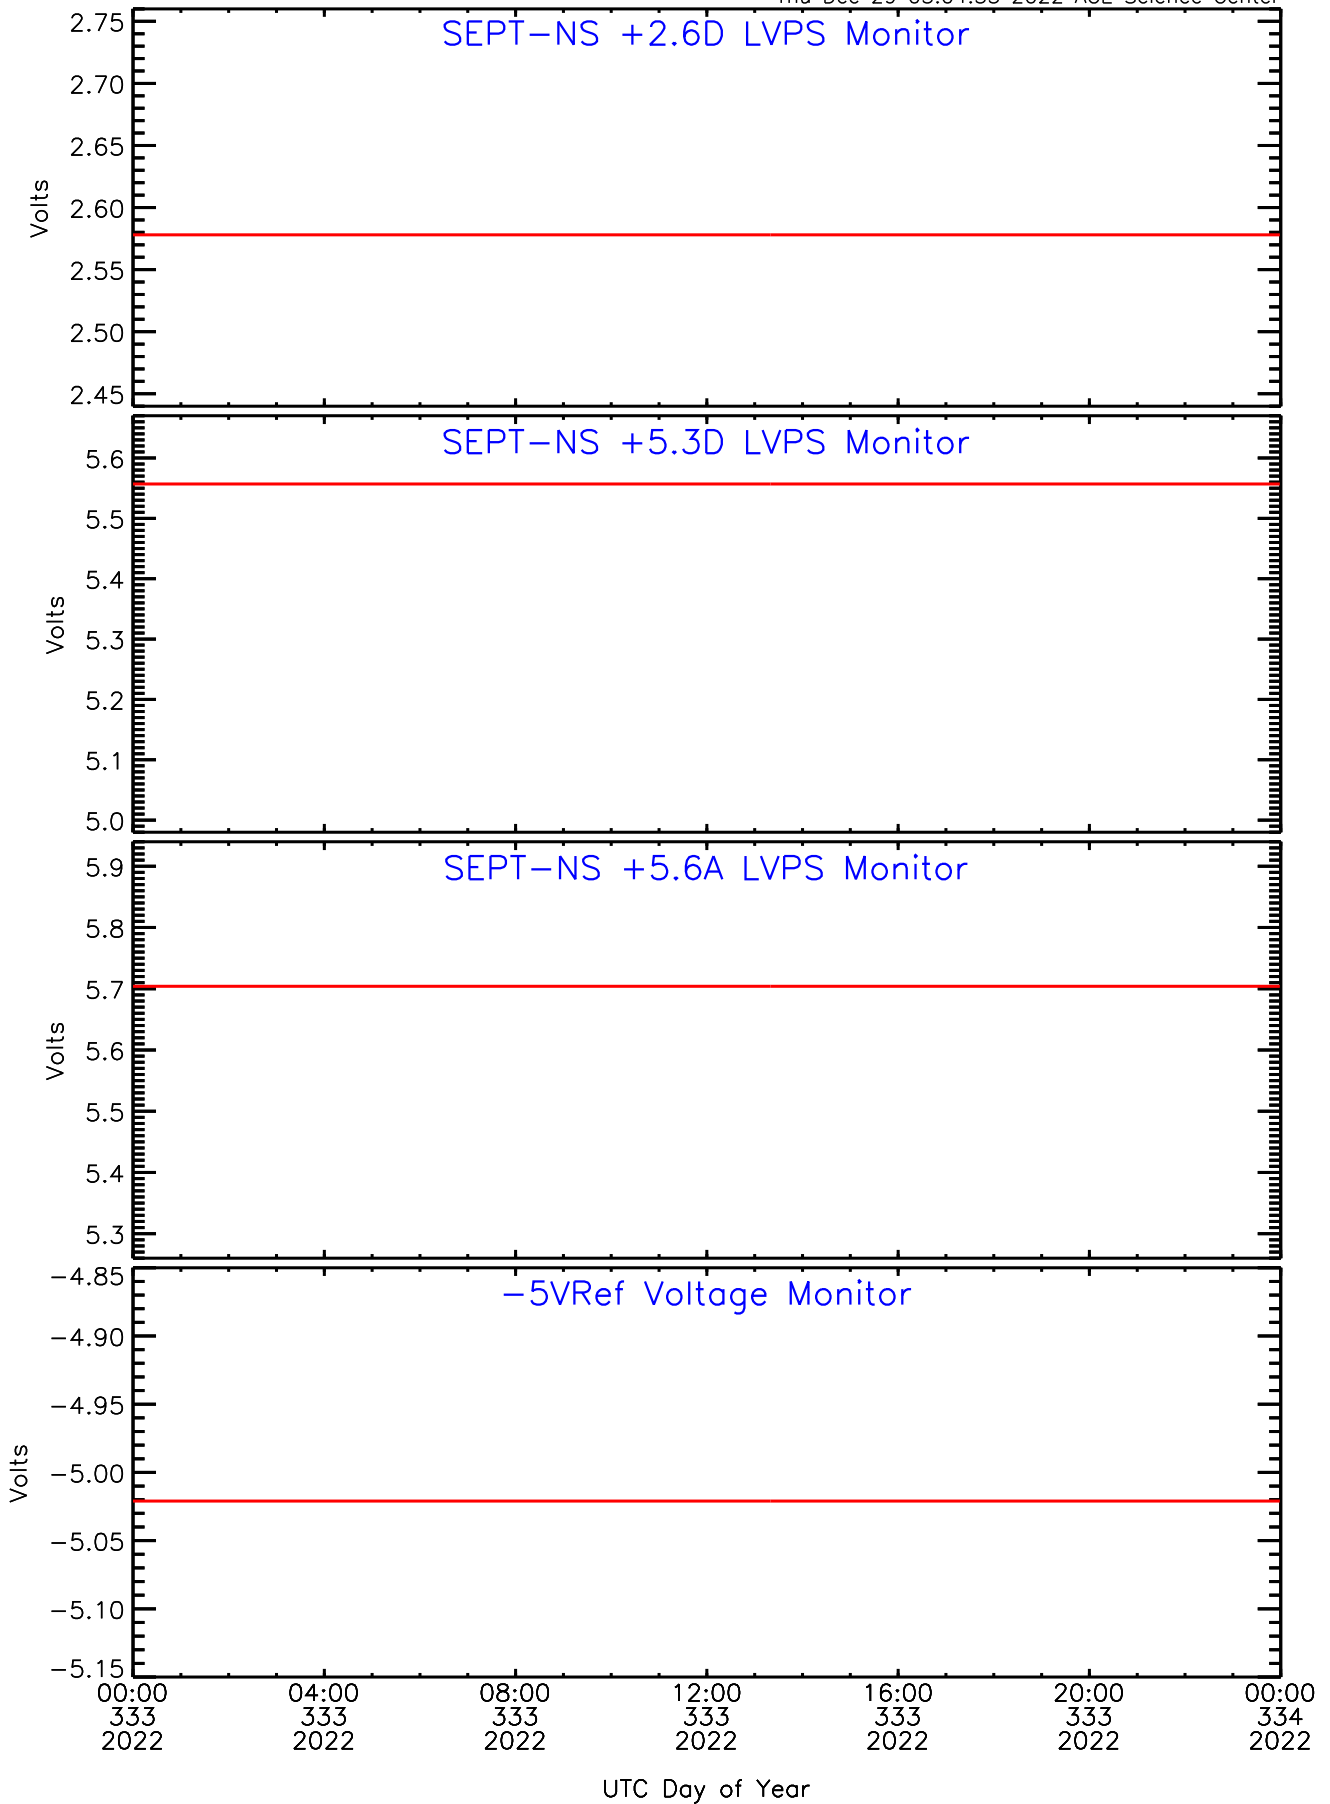

SEP-Central ahead Housekeeping Data for 2022-333

Thu Dec 29 03:04:55 2022 ACE Science Center