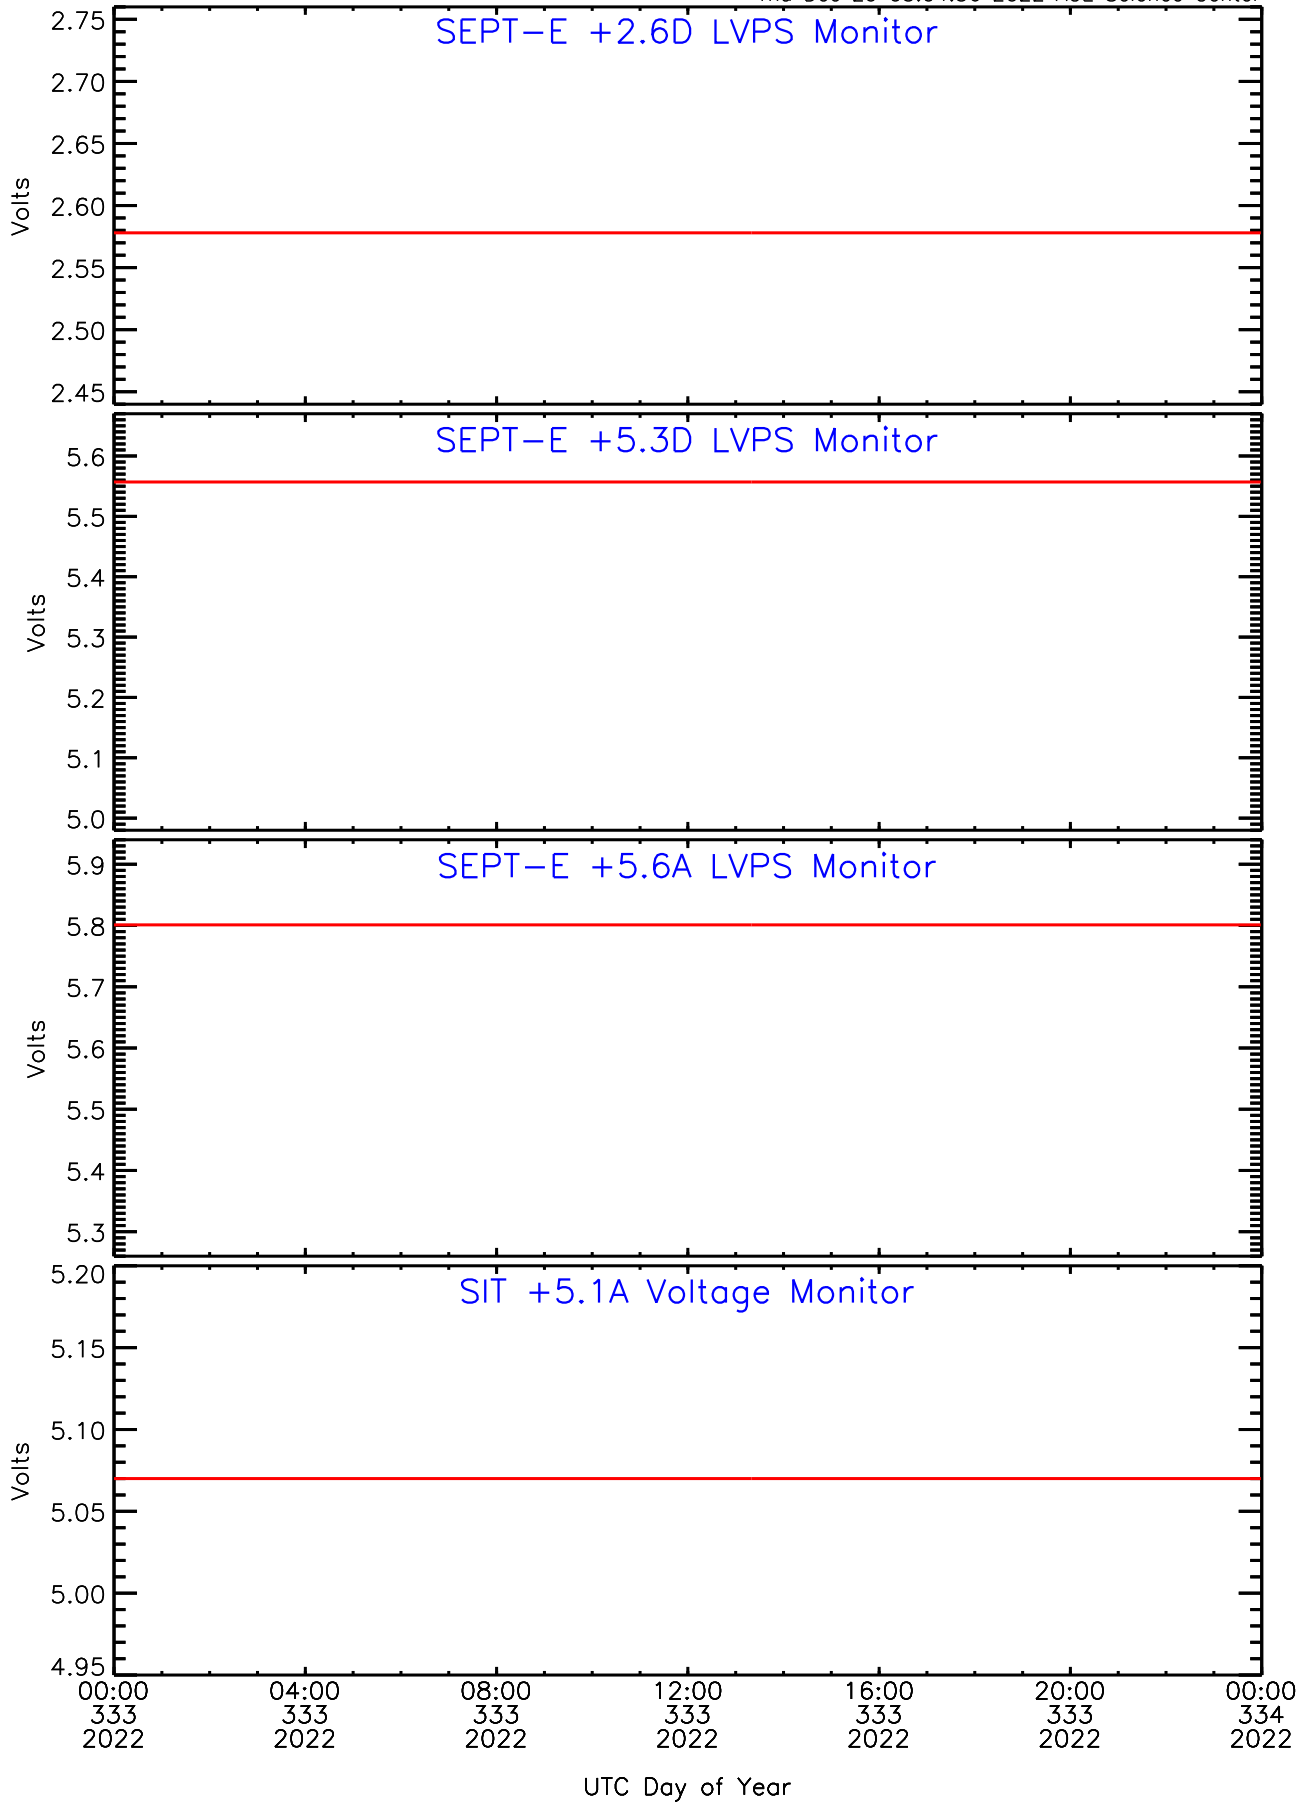

SEP-Central ahead Housekeeping Data for 2022-333

Thu Dec 29 03:04:56 2022 ACE Science Center