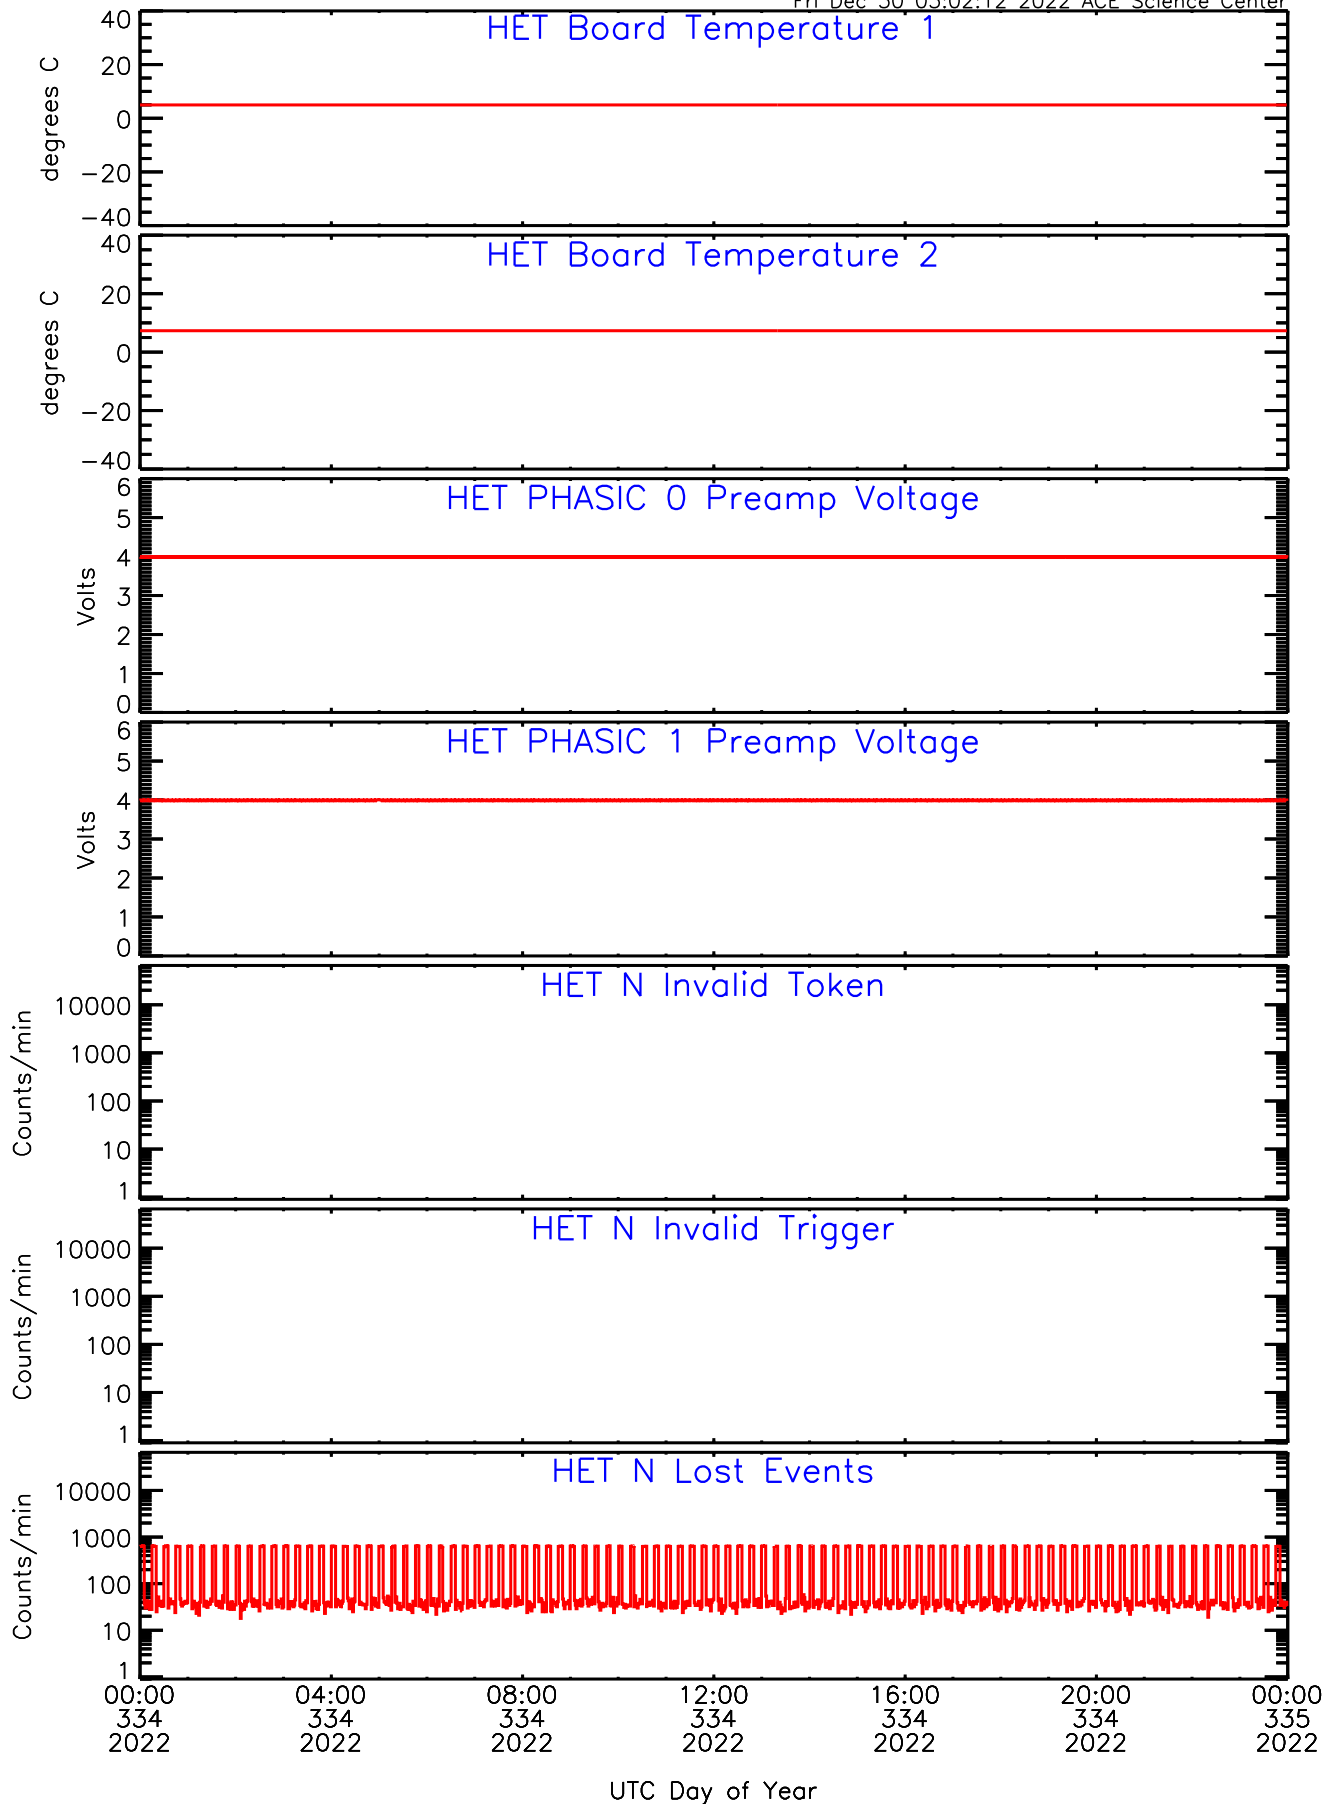

HET ahead Housekeeping Data for 2022-334

Fri Dec 30 03:02:12 2022 ACE Science Center