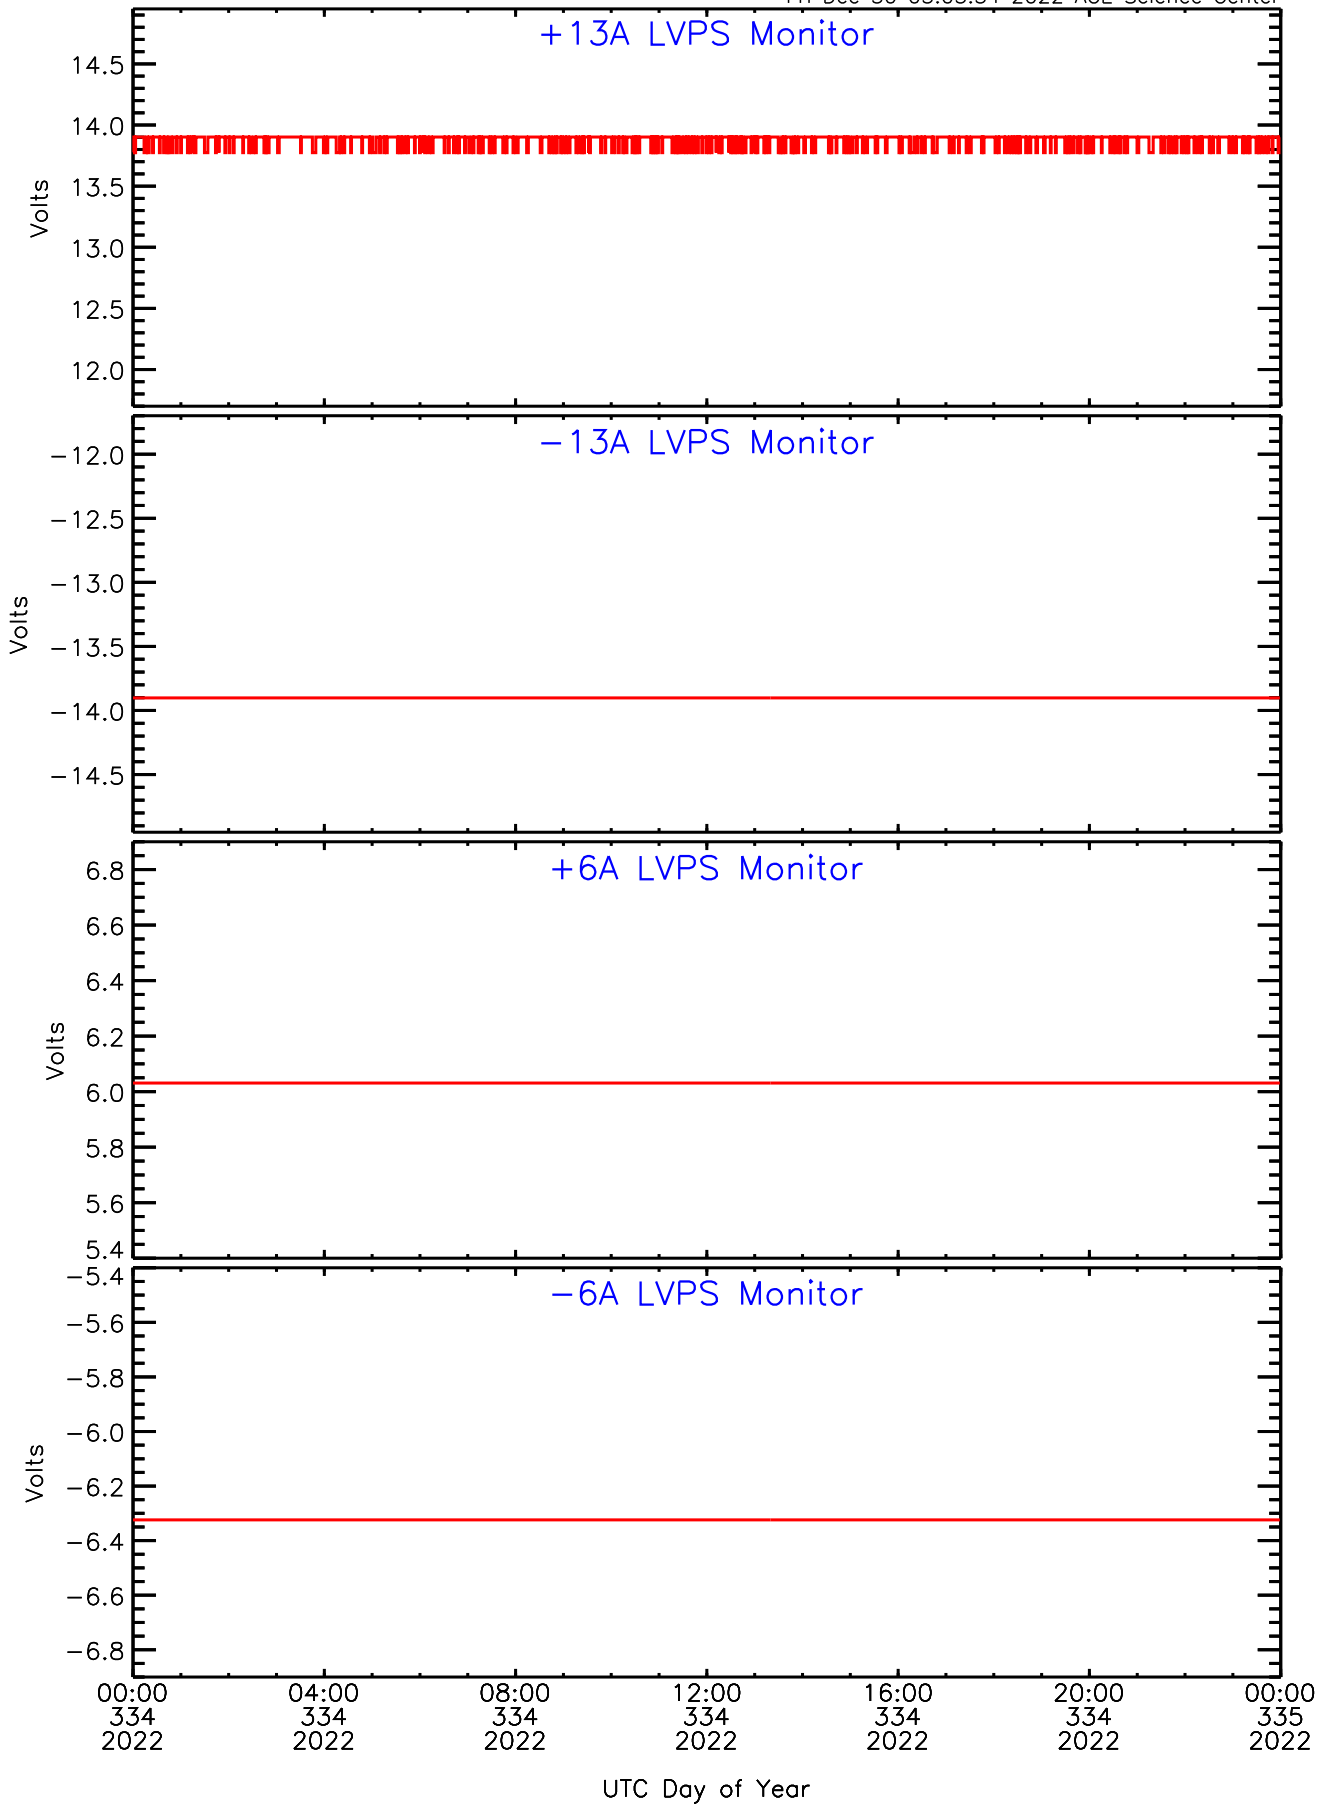

SEP-Central ahead Housekeeping Data for 2022-334

Fri Dec 30 03:03:54 2022 ACE Science Center

SEP-Central ahead Housekeeping Data for 2022-334

Fri Dec 30 03:03:54 2022 ACE Science Center

SEP-Central ahead Housekeeping Data for 2022-334

Fri Dec 30 03:03:54 2022 ACE Science Center

SEP-Central ahead Housekeeping Data for 2022-334

Fri Dec 30 03:03:54 2022 ACE Science Center

SEP-Central ahead Housekeeping Data for 2022-334

Fri Dec 30 03:03:54 2022 ACE Science Center