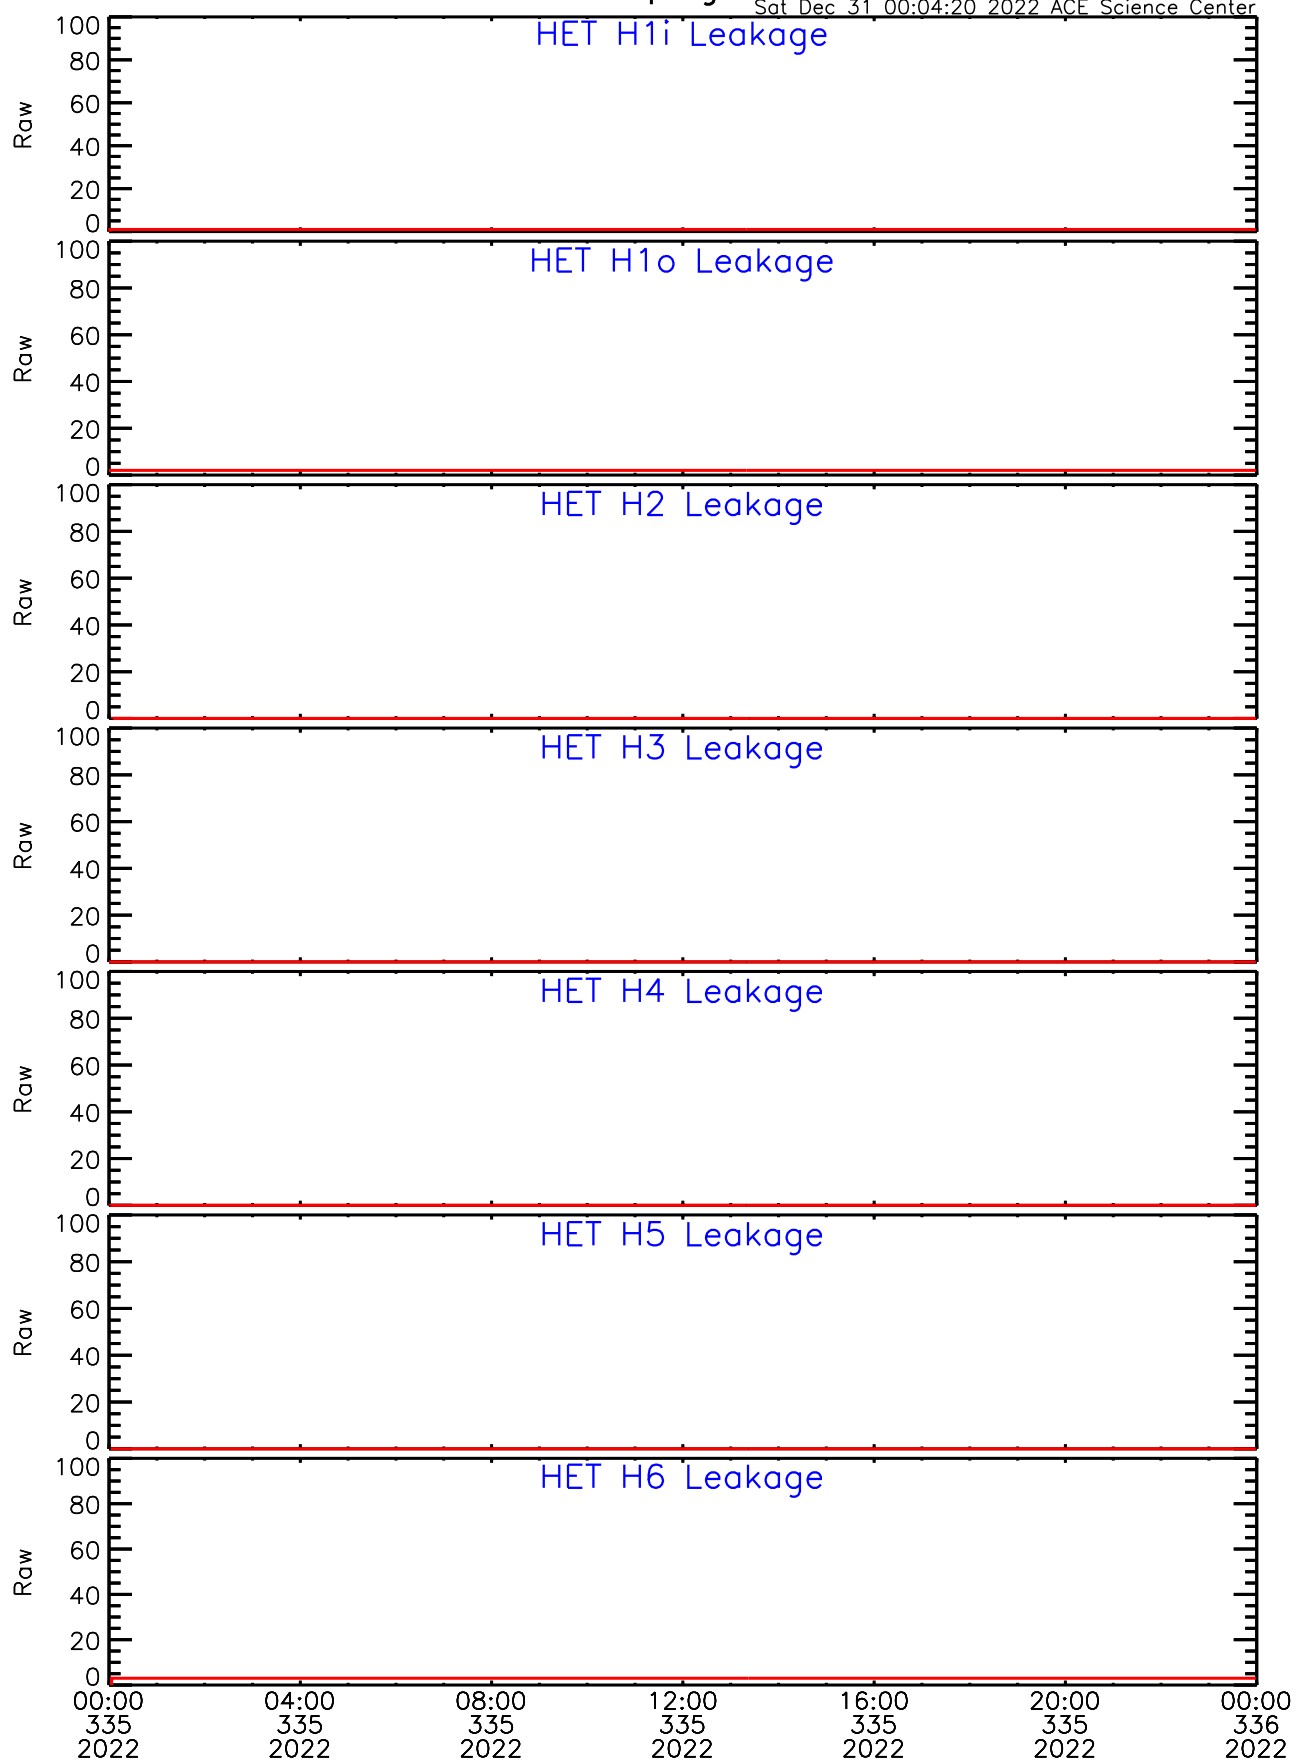

HET ahead Housekeeping Data for 2022-335

Sat Dec 31 00:04:19 2022 ACE Science Center

HET ahead Housekeeping Data for 2022-335

Sat Dec 31 00:04:20 2022 ACE Science Center

HET ahead Housekeeping Data for 2022-335

Sat Dec 31 00:04:20 2022 ACE Science Center

HET ahead Housekeeping Data for 2022-335

Sat Dec 31 00:04:20 2022 ACE Science Center

UTC Day of Year