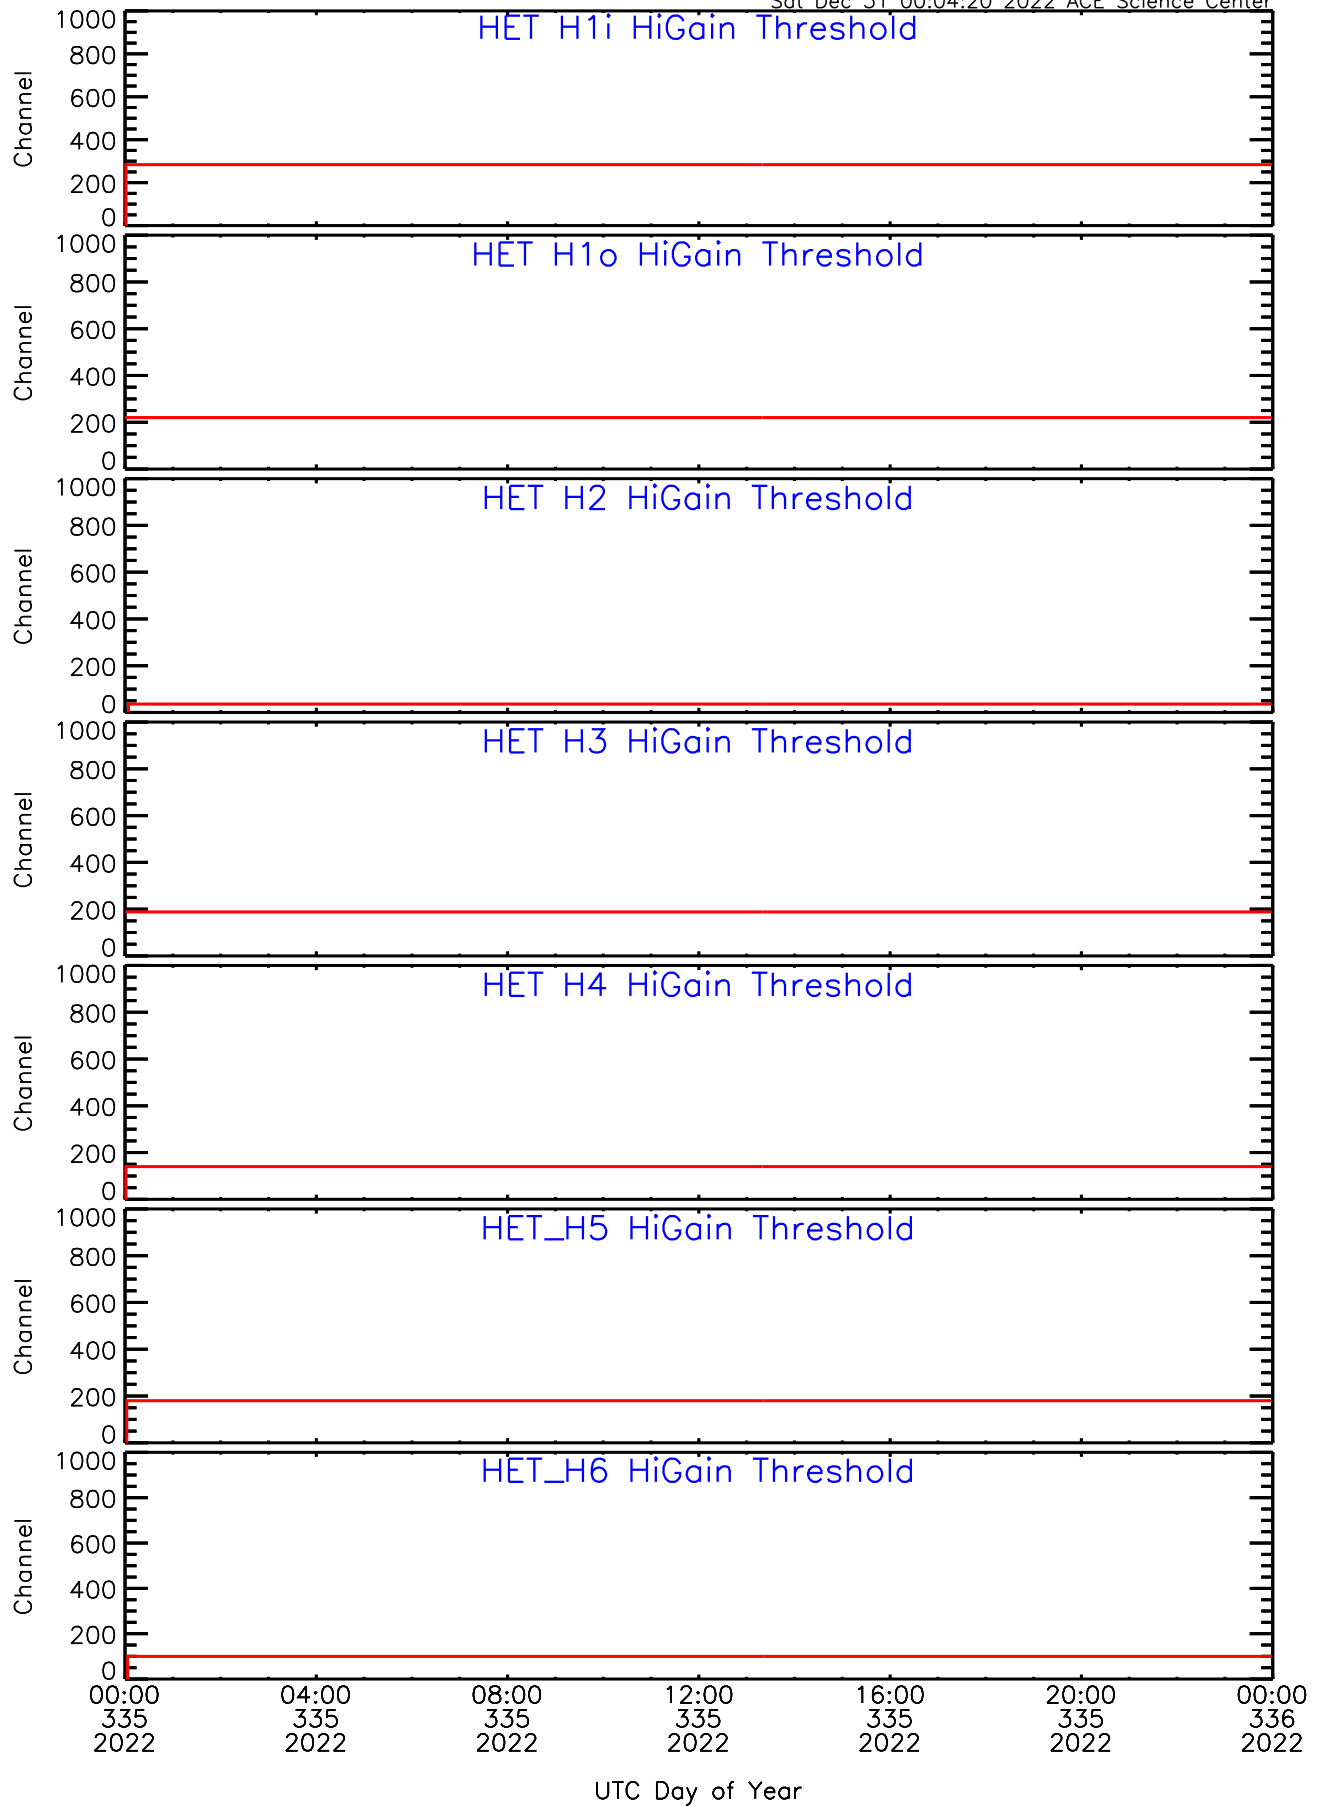

HET ahead Housekeeping Data for 2022-335

Sat Dec 31 00:04:19 2022 ACE Science Center

HET ahead Housekeeping Data for 2022-335

Sat Dec 31 00:04:20 2022 ACE Science Center

HET ahead Housekeeping Data for 2022-335

Sat Dec 31 00:04:20 2022 ACE Science Center

HET ahead Housekeeping Data for 2022-335

Sat Dec 31 00:04:20 2022 ACE Science Center

UTC Day of Year