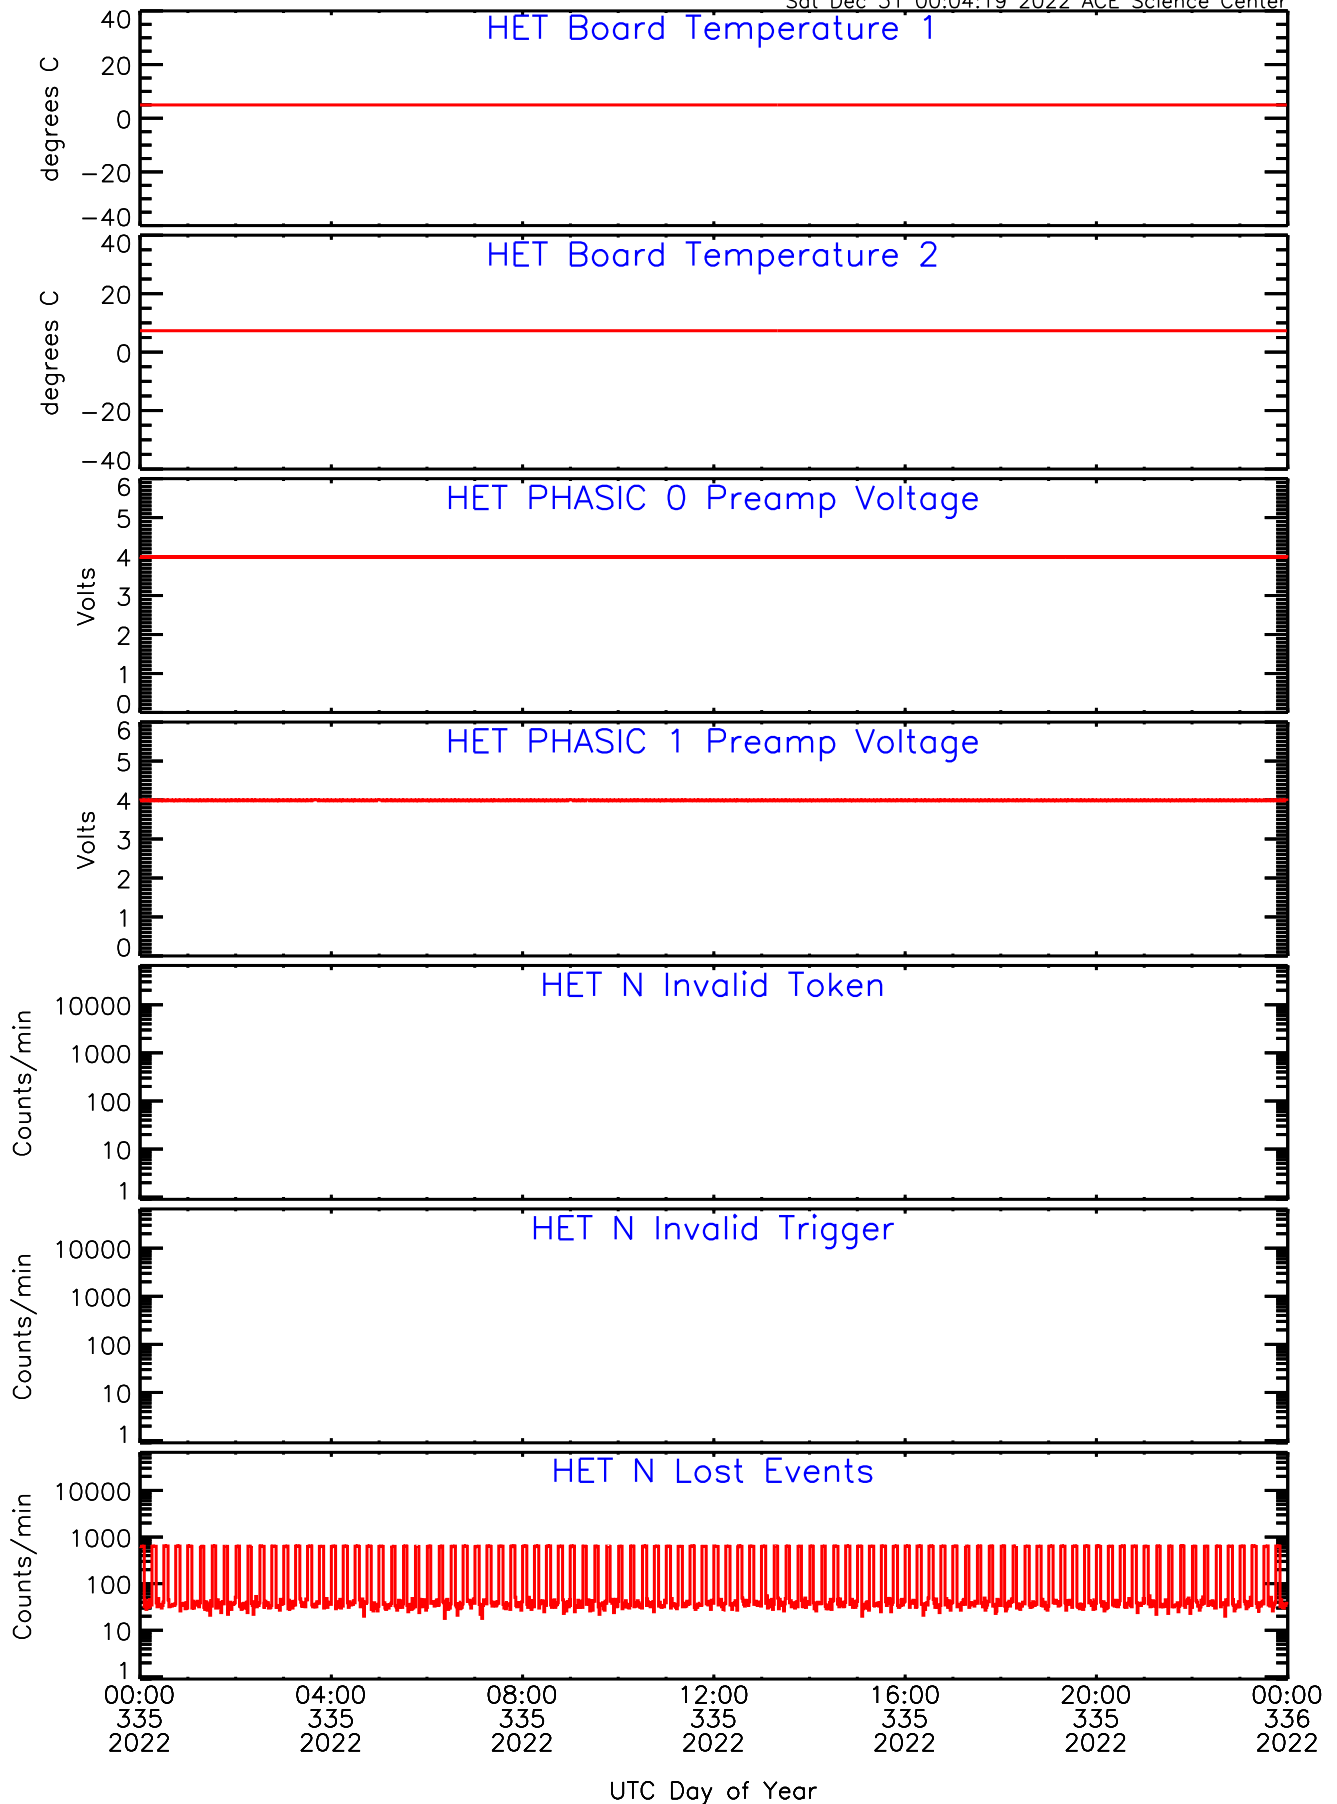

HET ahead Housekeeping Data for 2022-335

Sat Dec 31 00:04:19 2022 ACE Science Center