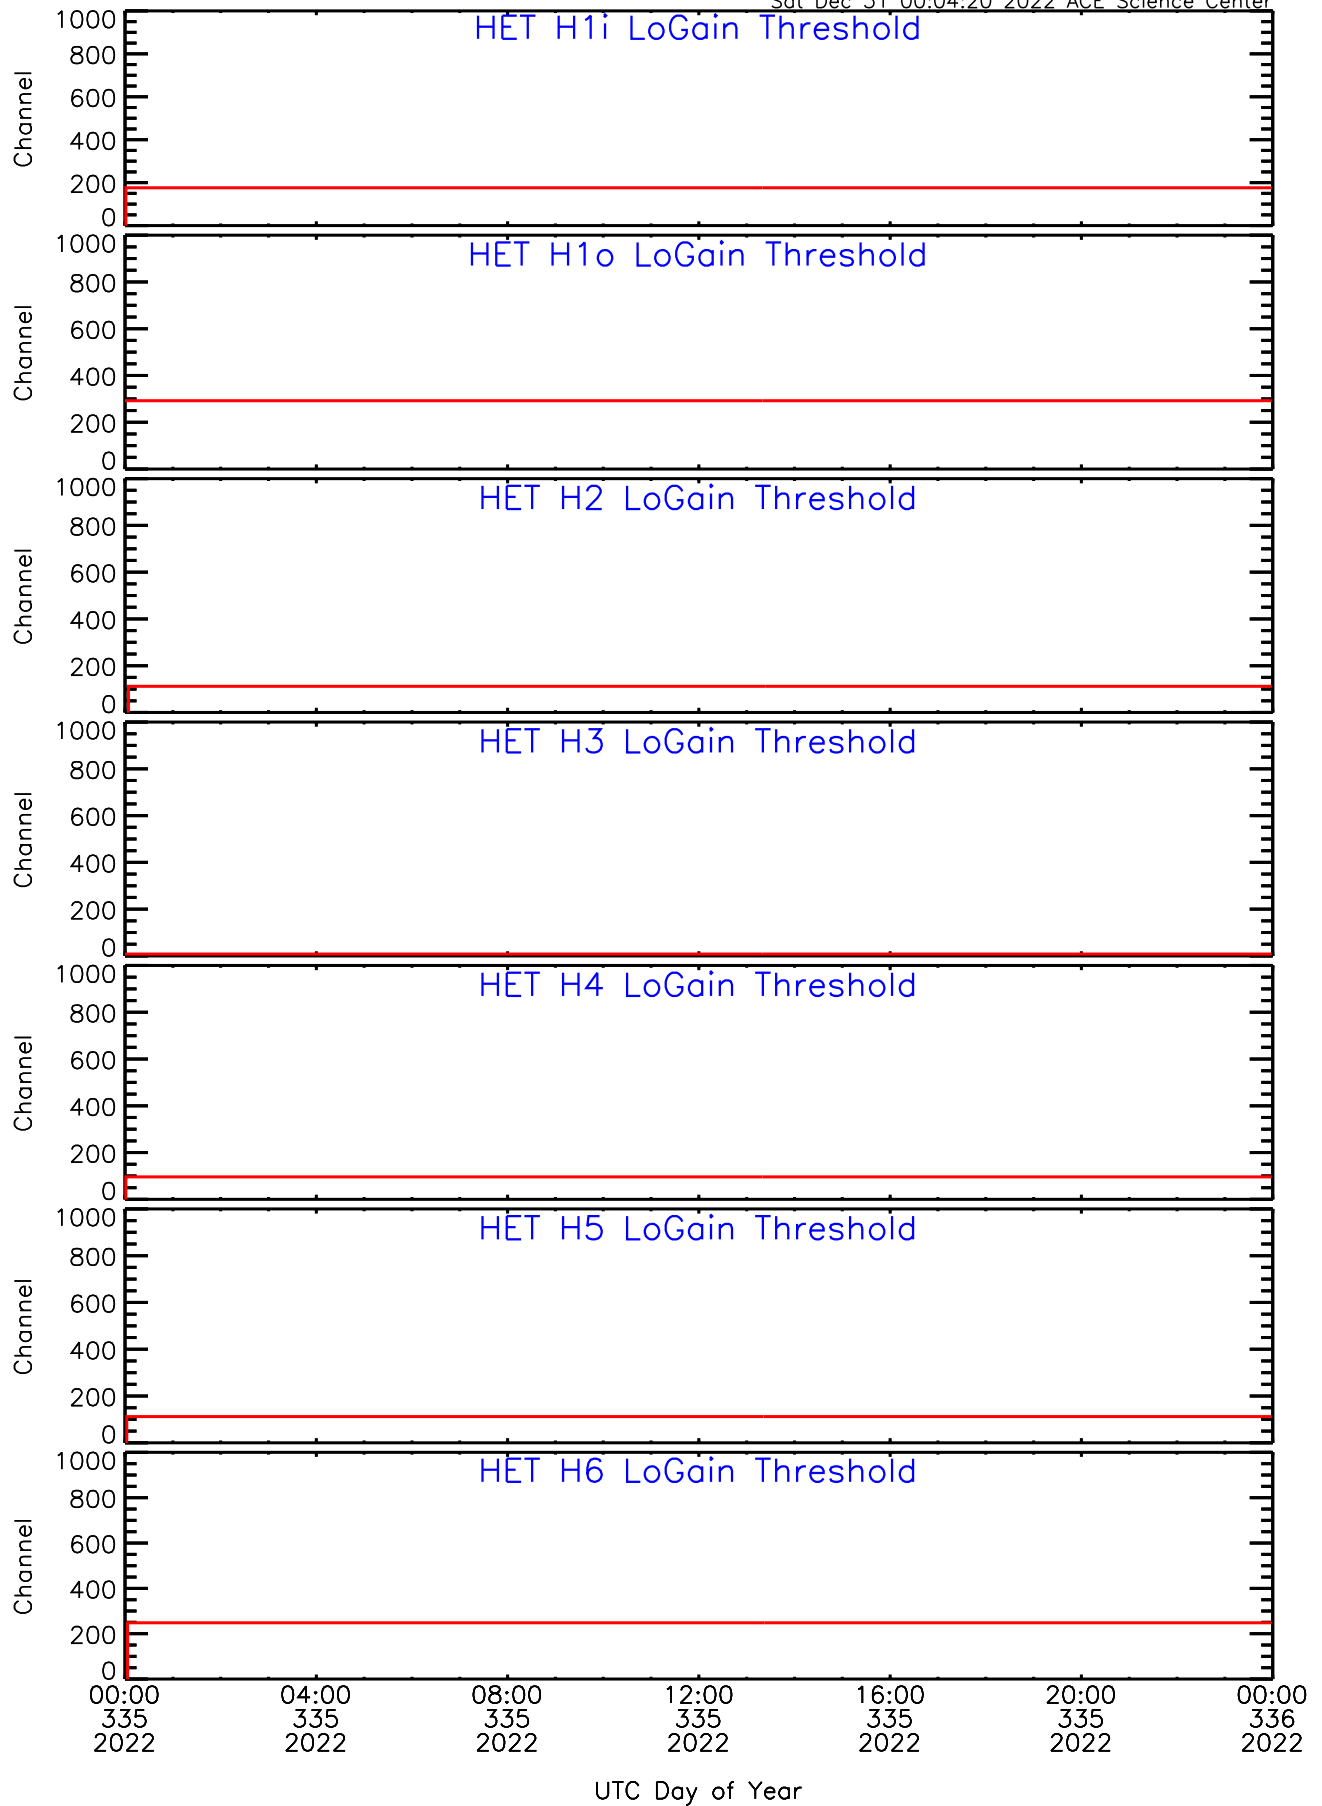

HET ahead Housekeeping Data for 2022-335

Sat Dec 31 00:04:19 2022 ACE Science Center

HET ahead Housekeeping Data for 2022-335

Sat Dec 31 00:04:20 2022 ACE Science Center

HET ahead Housekeeping Data for 2022-335

Sat Dec 31 00:04:20 2022 ACE Science Center

HET ahead Housekeeping Data for 2022-335

Sat Dec 31 00:04:20 2022 ACE Science Center

UTC Day of Year